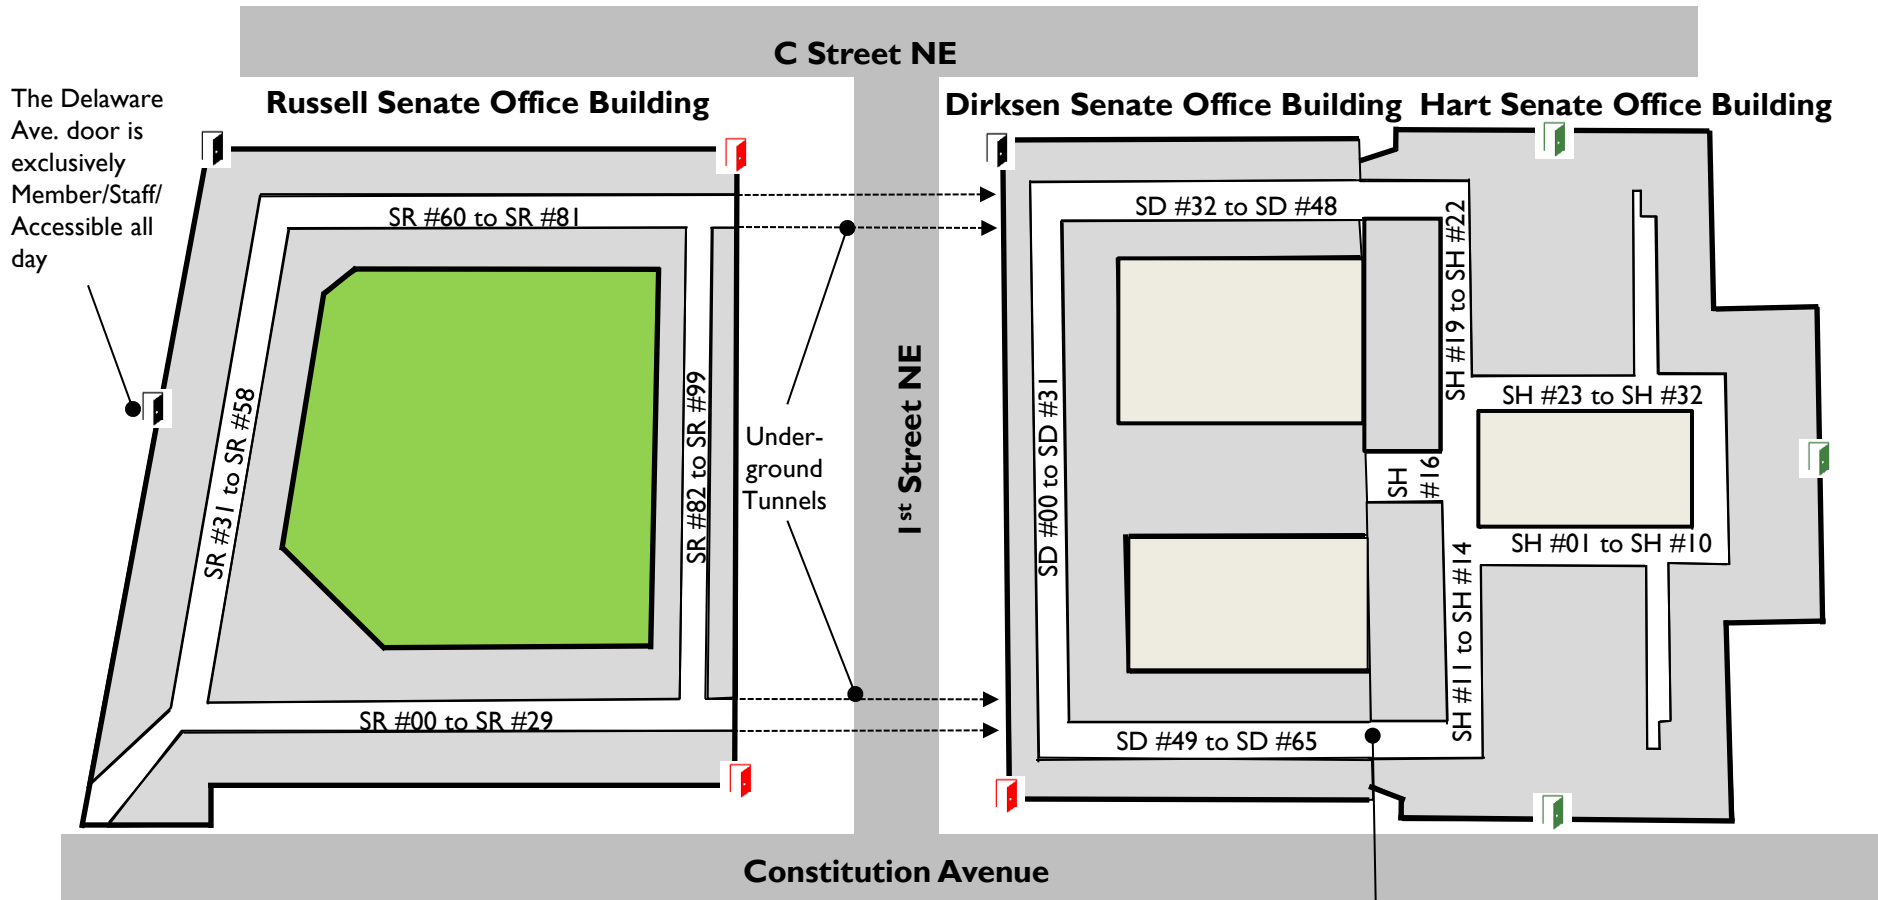

# Inside the Senate Office Buildings

Public, Handicapped Accessible Entrance    Public Non-Handicapped Accessible Entrance    Entrance Member/Staff-Only Until 10 AM

- Use the floor plans below to orient yourself once inside Senate office buildings; the floor plans are identical for different floors within the same building
- To identify offices, keep in mind that the first two letters before the office number identify the building (e.g., "SR" is Senate-Russell), the next number indicates building floor, and the last two numbers indicate specific office
- For example, SD 249 is on the second floor of Dirksen.

Interior doors connect Dirksen and Hart