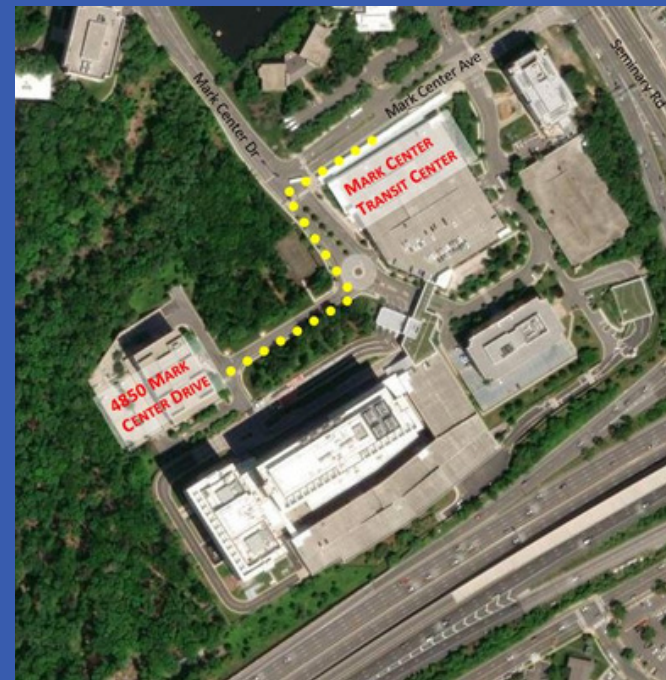

TRANSIT

The Redella S. "Del" Pepper Community Resource Center is just a 5-minute walk away from the Mark Center Transit Center which provides services to several different bus routes. Plus all rides on DASH routes are FREE!

Traveling from	Take this Bus	Closest Bus Stop
Arlandria, Lynhaven, and Potomac Yard	DASH 36 (A or B)	West and East Glebe Road
Beauregard	DASH 35	Beauregard Street and N. Armistead Street
Landmark	DASH 35	S. Van Dorn Street and Yoakum Parkway
Old Town	DASH 102 or Metrobus 28A*	King Street Metro Station (connect via Old Town Circulator (OTC))
Foxchase, Brookeville Townhomes/Willow Run @ Mark Center	Metrobus 8W (local)	Taney Avenue, N. Howard Street, and N. Van Dorn Street

Coming by Metro?

Use these bus routes to complete your trip!

- Van Dorn Metro
- Pentagon Metro
- Potomac Yard Metro
- King Street Metro
- use Dash 35 or Metrobus 7A*
- use Metrobus 7M
- use DASH 36
- use DASH 102 or Metrobus 28A*

*Use Southern Towers bus stop and cross Seminary Road to the Center

For more information and schedules

WMATA: wmata.org

DASH: dashbus.com

Ominride: omniride.com

BIKING, SCOOTING, & WALKING

Walking, scooting, and biking to the site is another great option! Download the Alexandria bike map at alexandriava.gov/GOAlex to choose the best route for you.

PARATRANSIT

The Alexandria DOT paratransit program provides curb to curb transportation for residents who cannot use public transportation due to disability. Residents using the DOT service can be dropped off at the front entrance to the building in the drop-off zone. Learn more about the Alexandria DOT program and how to apply at alexandriava.gov/Paratransit.

PARKING

On-site parking is available and will be validated for residents visiting the Center.