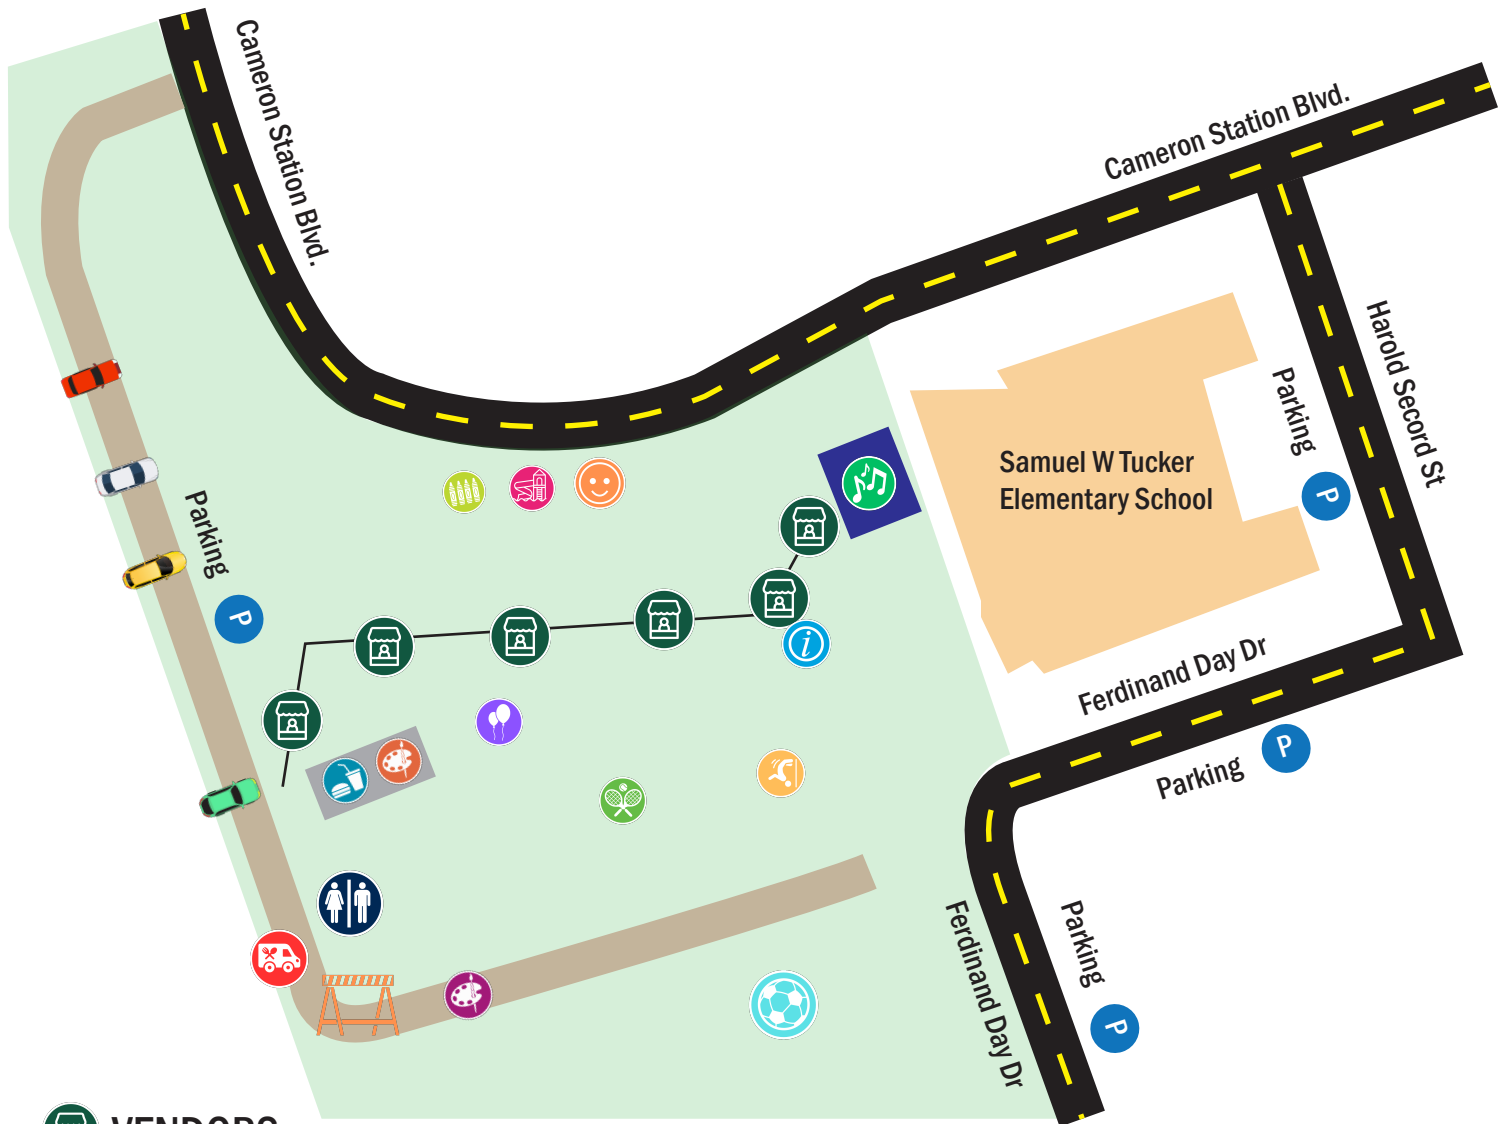

Rec Fest Event Map

Saturday, May 6 | 10am-2pm | Armistead L Boothe Park (520 Cameron Station Blvd.)

LEGEND

- | | | | |
|--|------------------|--|------------------|
| | Information Tent | | 360 Turbo Rush |
| | Restrooms | | Crayon Playland |
| | Food Truck | | Advantage Tennis |
| | Concessions | | Parkour |
| | Stage | | ASA Soccer |
| | Mobile Art Lab | | Clown 'n Around |
| | Arts & Crafts | | Fun Derby |

DEMO & SHOWS SCHEDULE

- 10:15 a.m. Walk & Fit Demo w/ Rodney Bates (10 mins)
- 11 a.m. Charles Houston Cheer Team (5 mins)
- 12 p.m. Patrick Henry Cheer Team (5 mins)
- 12 p.m. Line Dance w/ Rodney Bates (10 mins)
- 12:45 p.m. Patrick Henry Dance Team (5 mins)
- 1:30 p.m. Clown n' Around (30 mins)

Rec Fest Event Map

Saturday, May 6 | 10am-2pm | Armistead L Boothe Park (520 Cameron Station Blvd.)

VENDORS

PARTNERS & AFFILIATES

Alexandria Little League
 Alexandria Soccer Association
 NOVA Parks
 Patrick Henry PTA

**FLIP OVER FOR MAP LEGEND
 AND ACTIVITY/DEMO SCHEDULE**