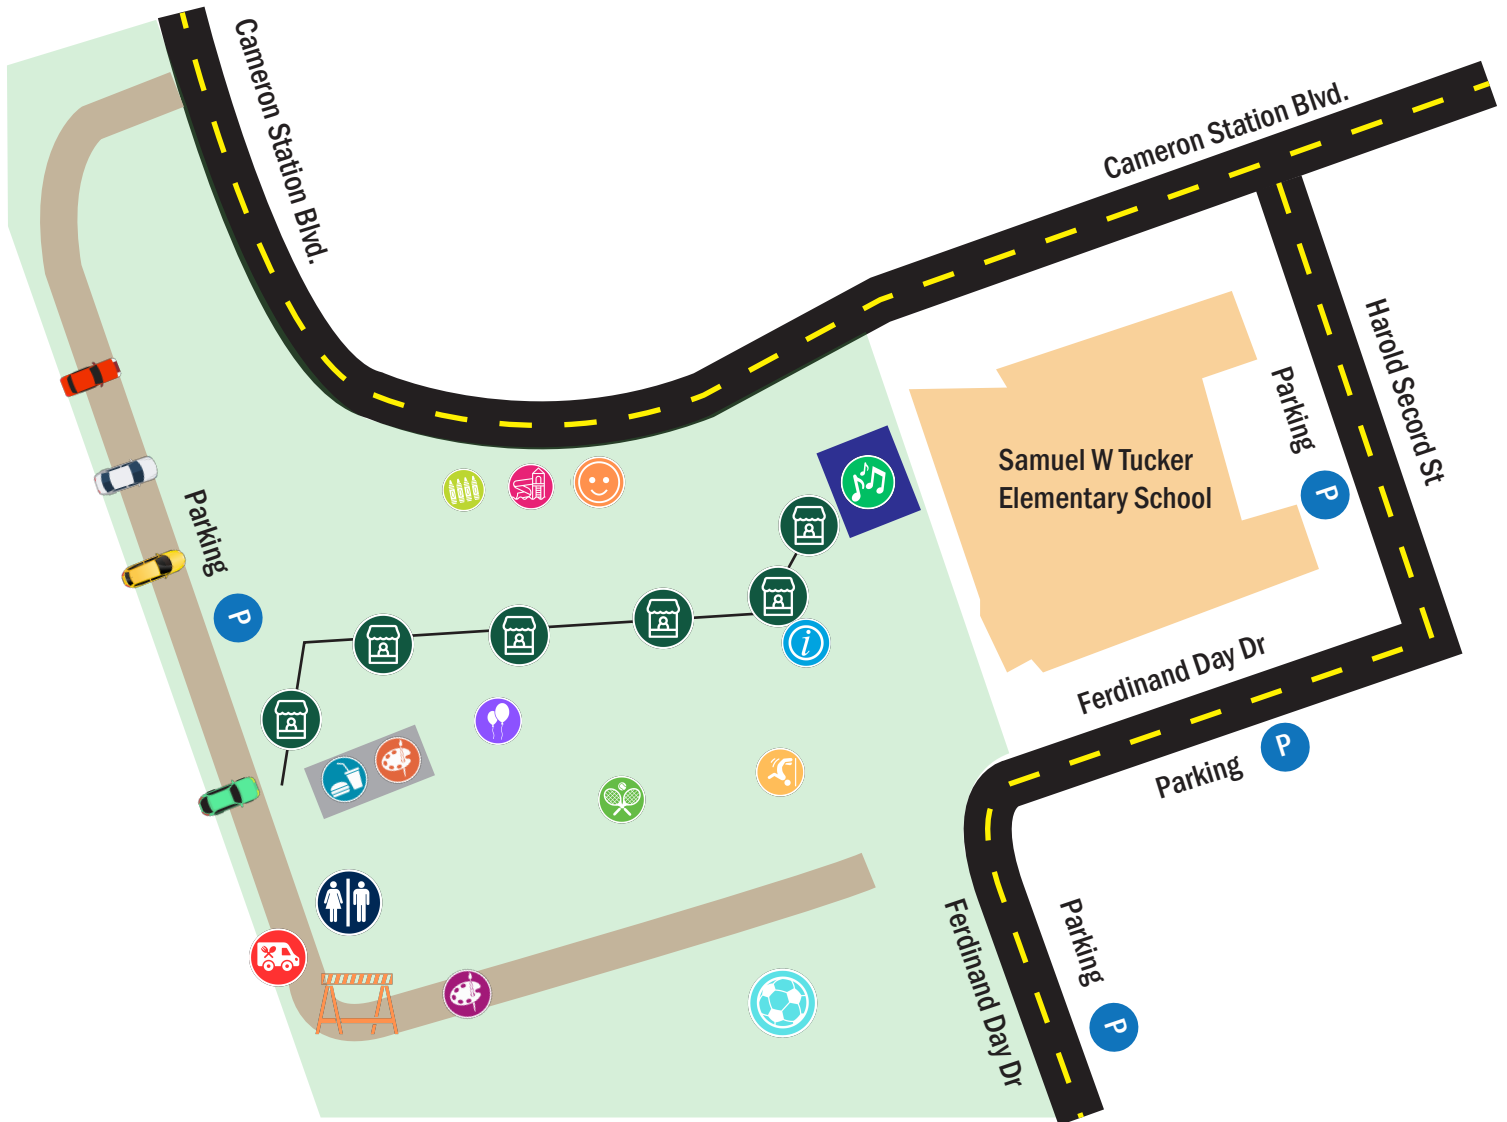

Rec Fest Event Map

Saturday, May 6 | 10am-2pm | Armistead L Boothe Park (520 Cameron Station Blvd.)

LEGEND

- | | | | |
|--|------------------|--|------------------|
| | Information Tent | | 360 Turbo Rush |
| | Restrooms | | Crayon Playland |
| | Food Truck | | Advantage Tennis |
| | Concessions | | Parkour |
| | Stage | | ASA Soccer |
| | Mobile Art Lab | | Clown 'n Around |
| | Arts & Crafts | | Fun Derby |

DEMO & SHOWS SCHEDULE

- 10:15 a.m. Walk & Fit Demo w/ Rodney Bates (10 mins)
- 11 a.m. Charles Houston Cheer Team (5 mins)
- 12 p.m. Patrick Henry Cheer Team (5 mins)
- 12 p.m. Line Dance w/ Rodney Bates (10 mins)
- 12:45 p.m. Patrick Henry Dance Team (5 mins)
- 1:30 p.m. Clown n' Around (30 mins)

Rec Fest Event Map

Saturday, May 6 | 10am-2pm | Armistead L Boothe Park (520 Cameron Station Blvd.)

VENDORS

PARTNERS & AFFILIATES

Alexandria Little League
 Alexandria Soccer Association
 NOVA Parks
 Patrick Henry PTA

**FLIP OVER FOR MAP LEGEND
 AND ACTIVITY/DEMO SCHEDULE**