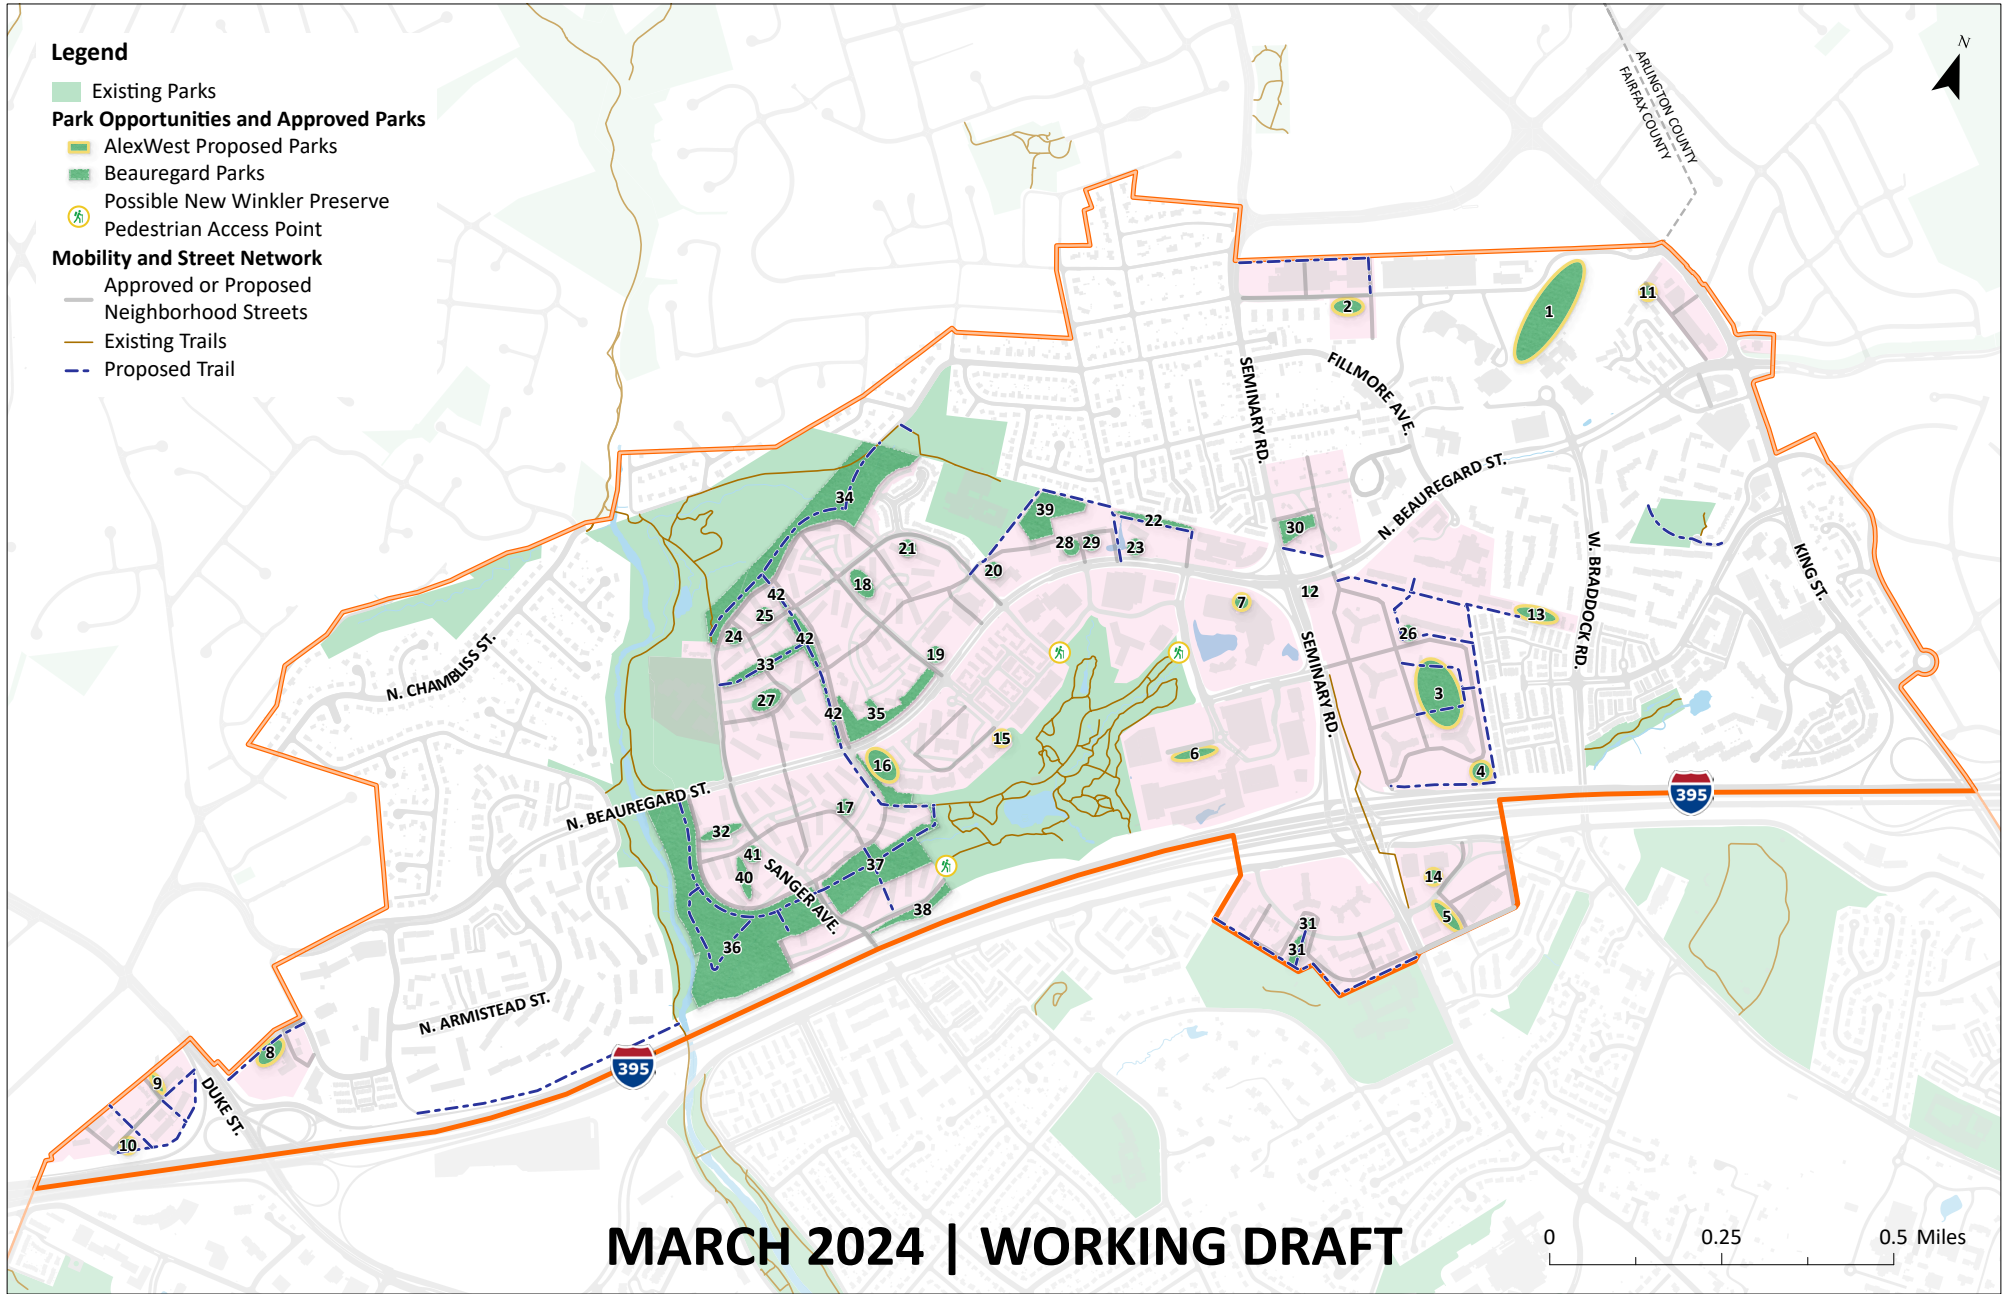

Figure 5: Mobility Enhancements Study Areas

Figure 6: Bicycle Network Map

Figure 7: Enhancements to Seminary and Bearuergard Intersection

March 2024 | Working Draft

Figure 8: Public Parks and Open Space Map

Table 3: New Parks

March 2024 | Working Draft

Park Number and Name		Size (SF)	Typology
<i>Note: Development in Area 3 will be required to provide public open spaces and amenities as described in the most current Open Space and Recreation Needs Assessment.</i>			
1	NOVA Alexandria	200,000	Shared Use Park
2	Dawes Avenue	25,000	Neighborhood Park
3	Southern Towers - Central Park	140,000	Share Use Park
4	Southern Towers - Neighborhood Park	20,000	Neighborhood Park
5	Kenmore Avenue	25,000	Neighborhood Park
6	Mark Center	30,000	Neighborhood Park
7	N. Beaugard Street and Seminary Road	6,000	Pocket Park
8	N. Breckinridge - Harriet Jacobs	30,000	Neighborhood Park
9	Bragg Street	10,000	Pocket Park
10	South Bragg Street	10,000	Pocket Park
11	King Street	6,000	Pocket Park
12	Southern Towers - Seminary Road and N. Beaugard Street	6,000	Pocket Park
13	The Oliver	45,000	Natural and Conservation
14	Seminary Plaza - Pocket Park	2,000	Pocket Park
15	Town Square - Pocket Park	8,000	Pocket Park
16	Town Square - Natural and Conservation	45,000	Natural and Conservation
17	Greenway - Trent Court	7,000	Pocket Park
18	Town Center - Reading Avenue	26,000	Neighborhood Park
19	Town Center Plaza	7,000	Urban Plaza
20	Adams - N. Beaugard Street and Rayburn Avenue	18,000	Pocket Park
21	Town Center - Rayburn Avenue	8,000	Pocket Park
22	Adams - 1900 N. Beaugard Street	7,000	Corridor Linear Park