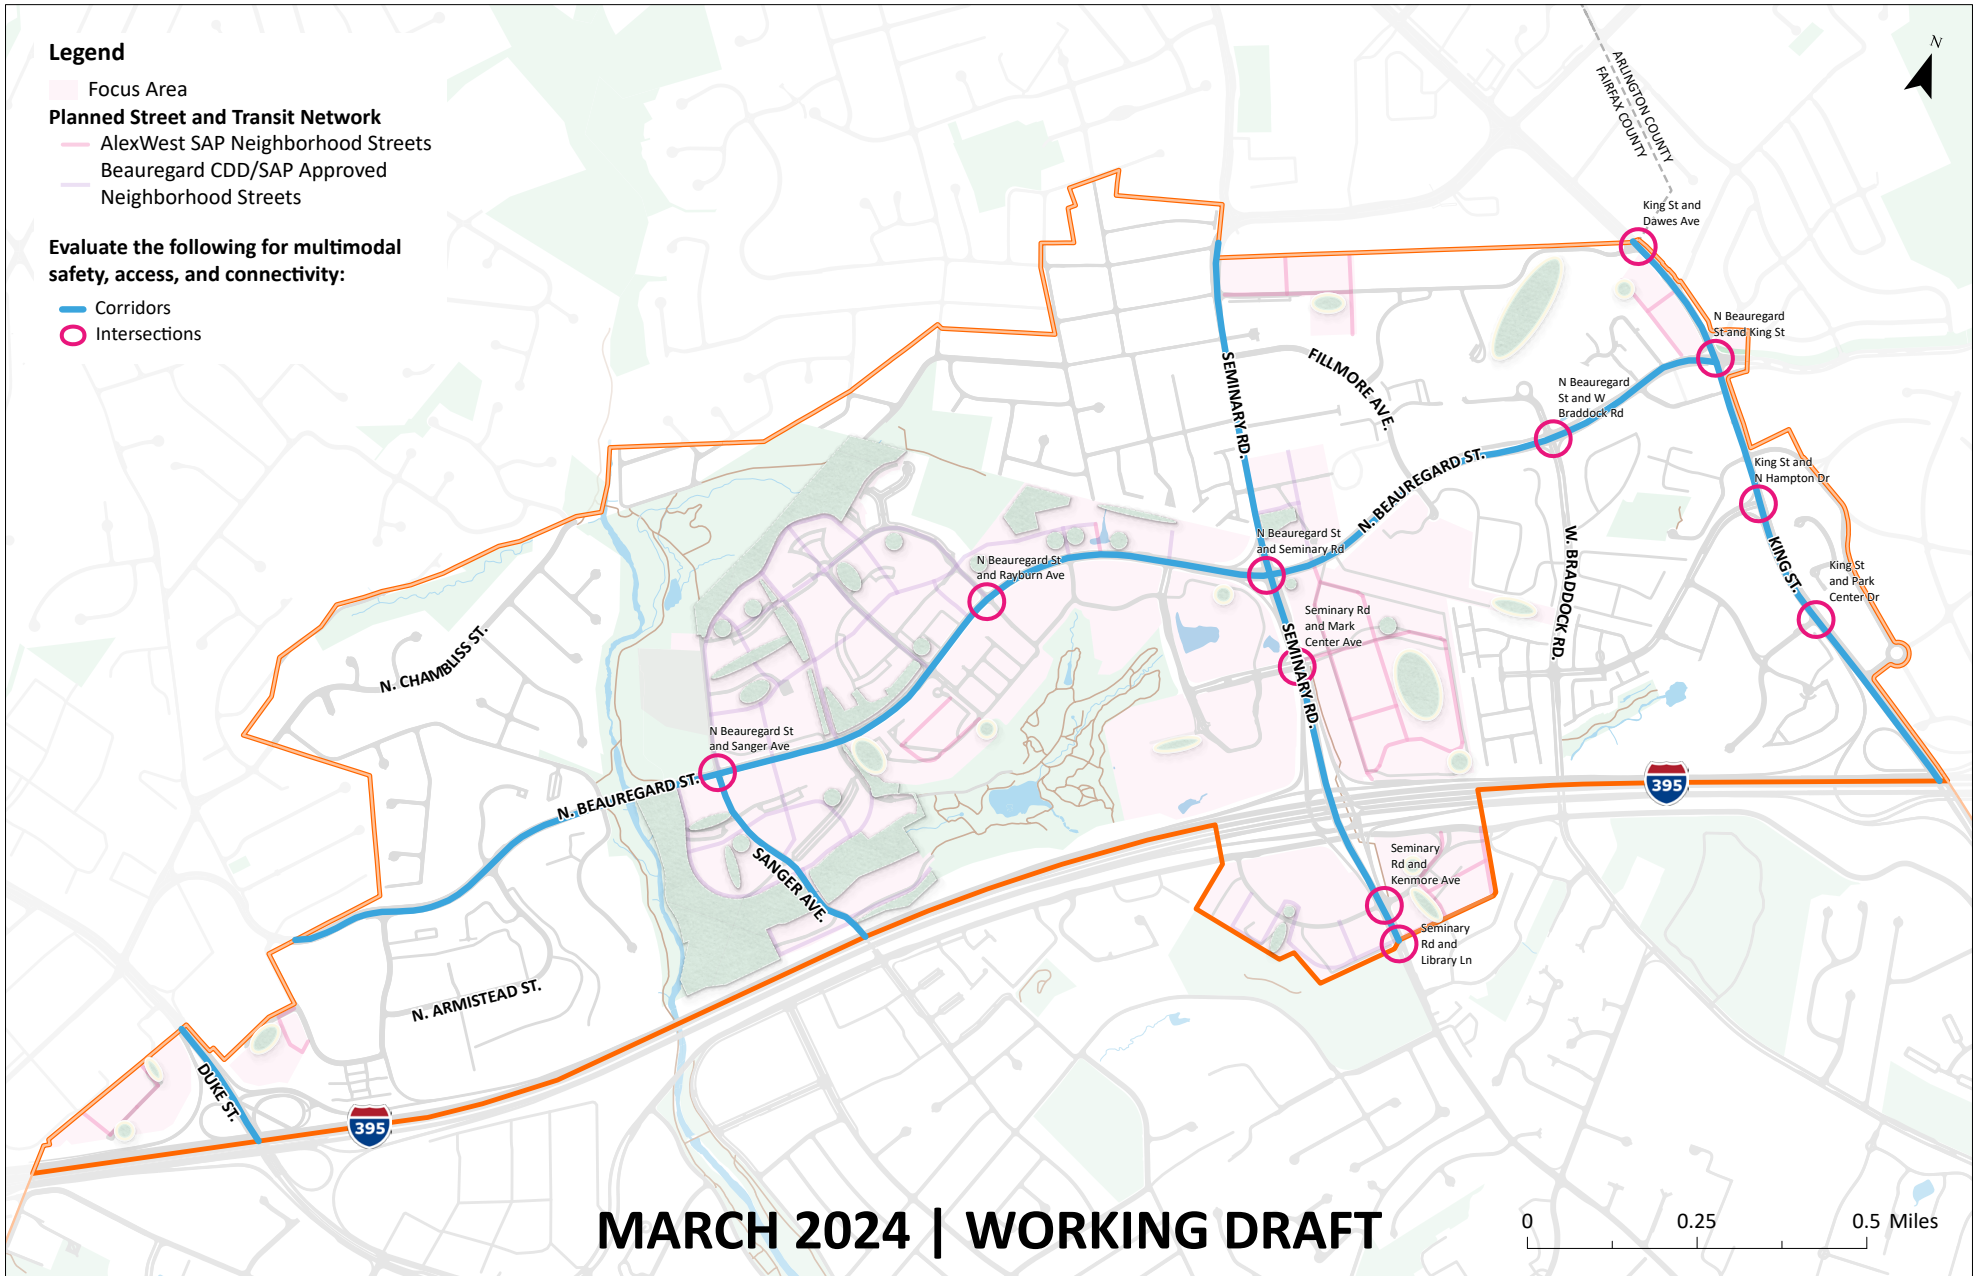

Figure 5: Mobility Enhancements Study Areas

Figure 6: Bicycle Network Map

Figure 7: Enhancements to Seminary and Bearuergard Intersection

March 2024 | Working Draft

Figure 8: Public Parks and Open Space Map

Table 3: New Parks

March 2024 | Working Draft

Park Number and Name		Size (SF)	Typology
<i>Note: Development in Area 3 will be required to provide public open spaces and amenities as described in the most current Open Space and Recreation Needs Assessment.</i>			
1	NOVA Alexandria	200,000	Shared Use Park
2	Dawes Avenue	25,000	Neighborhood Park
3	Southern Towers - Central Park	140,000	Share Use Park
4	Southern Towers - Neighborhood Park	20,000	Neighborhood Park
5	Kenmore Avenue	25,000	Neighborhood Park
6	Mark Center	30,000	Neighborhood Park
7	N. Beaugard Street and Seminary Road	6,000	Pocket Park
8	N. Breckinridge - Harriet Jacobs	30,000	Neighborhood Park
9	Bragg Street	10,000	Pocket Park
10	South Bragg Street	10,000	Pocket Park
11	King Street	6,000	Pocket Park
12	Southern Towers - Seminary Road and N. Beaugard Street	6,000	Pocket Park
13	The Oliver	45,000	Natural and Conservation
14	Seminary Plaza - Pocket Park	2,000	Pocket Park
15	Town Square - Pocket Park	8,000	Pocket Park
16	Town Square - Natural and Conservation	45,000	Natural and Conservation
17	Greenway - Trent Court	7,000	Pocket Park
18	Town Center - Reading Avenue	26,000	Neighborhood Park
19	Town Center Plaza	7,000	Urban Plaza
20	Adams - N. Beaugard Street and Rayburn Avenue	18,000	Pocket Park
21	Town Center - Rayburn Avenue	8,000	Pocket Park
22	Adams - 1900 N. Beaugard Street	7,000	Corridor Linear Park