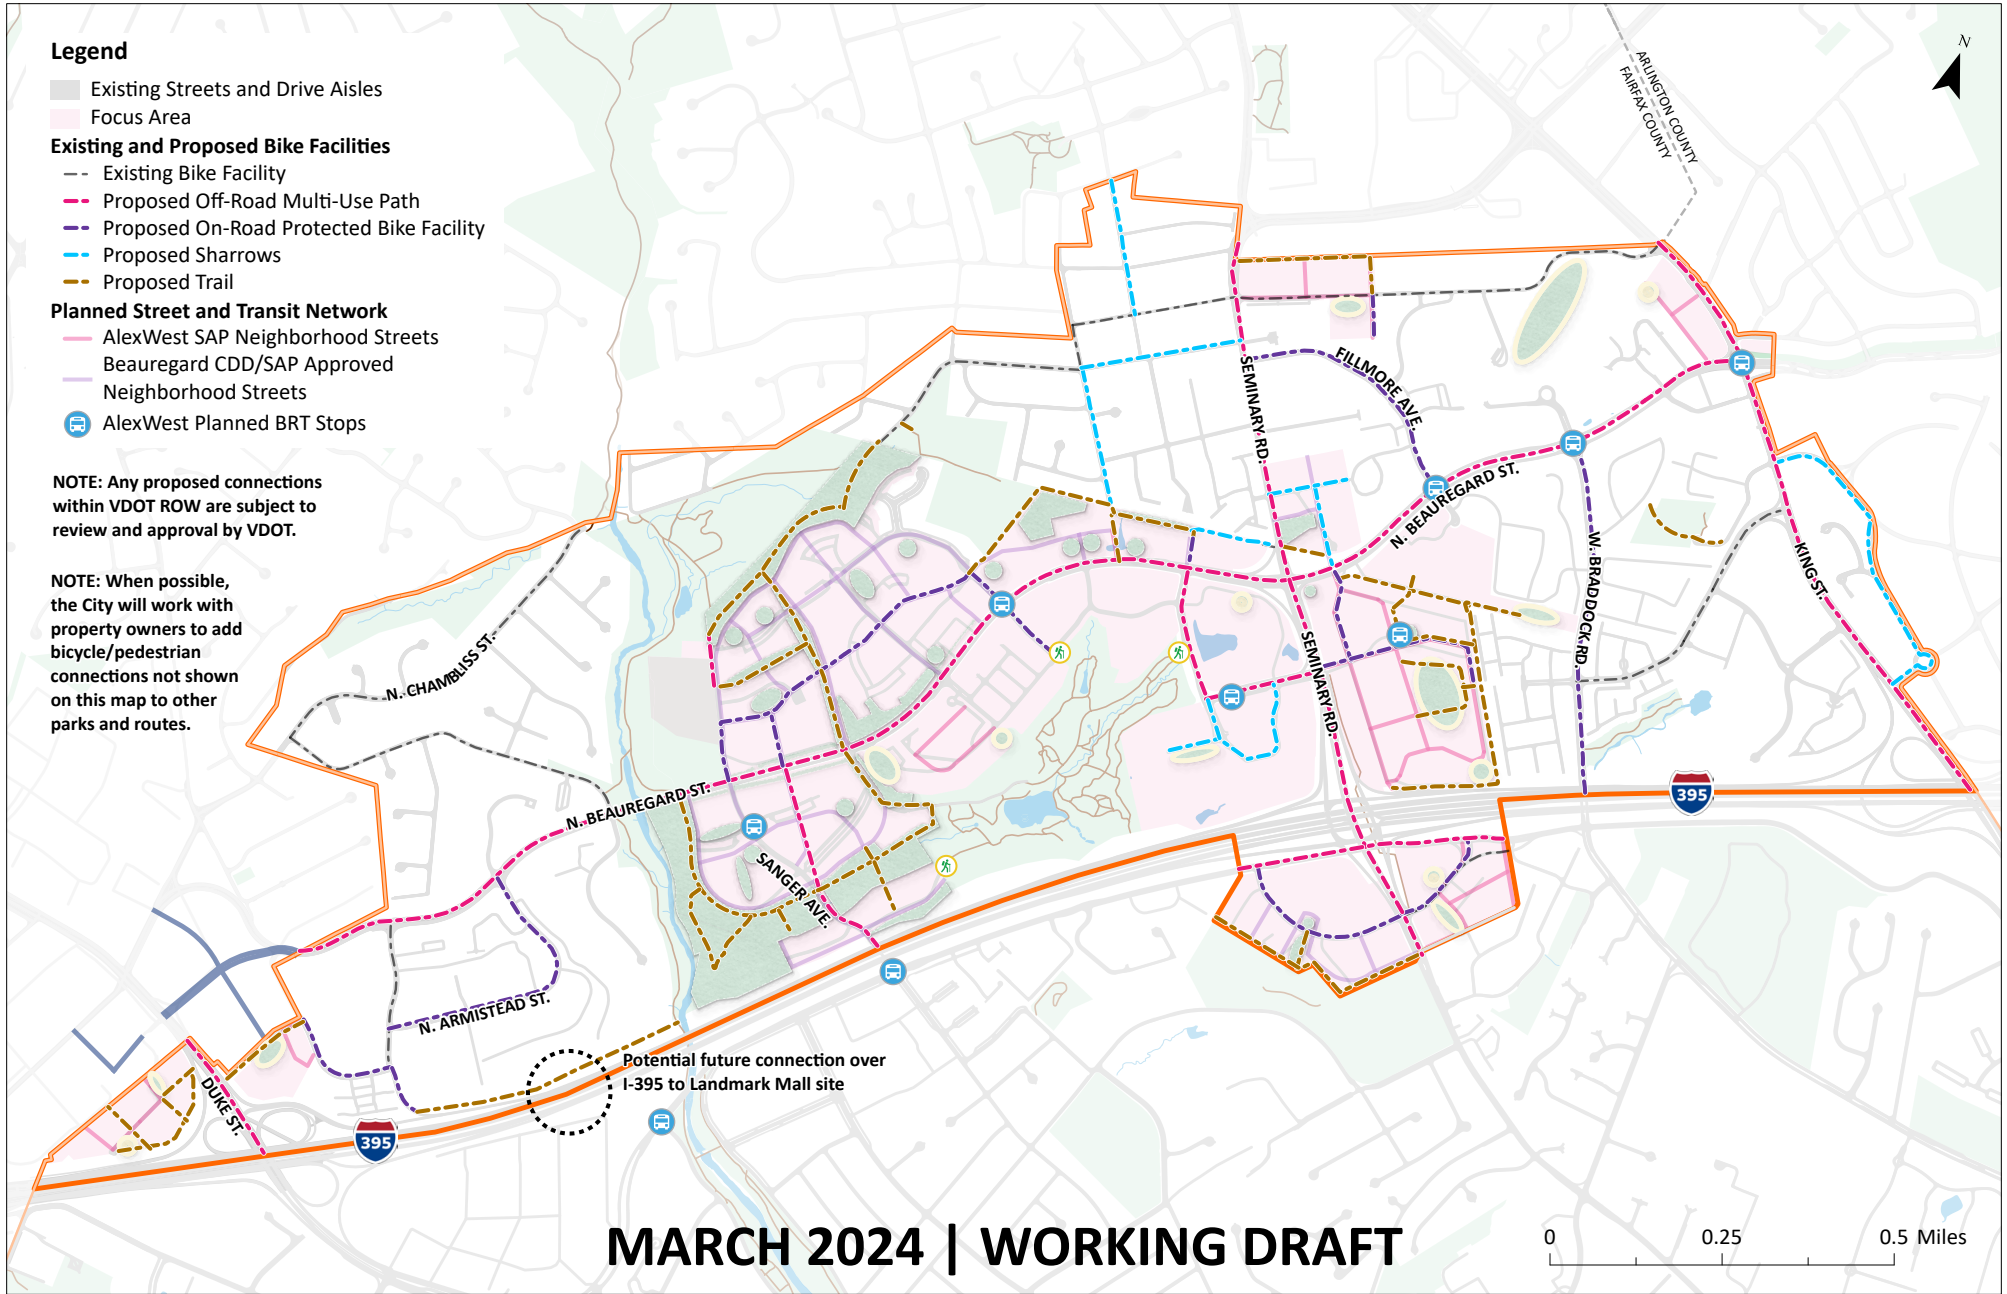

Figure 5: Mobility Enhancements Study Areas

Figure 6: Bicycle Network Map

Figure 7: Enhancements to Seminary and Bearuergard Intersection

March 2024 | Working Draft

Figure 8: Public Parks and Open Space Map

Table 3: New Parks

March 2024 | Working Draft

Park Number and Name		Size (SF)	Typology
<i>Note: Development in Area 3 will be required to provide public open spaces and amenities as described in the most current Open Space and Recreation Needs Assessment.</i>			
1	NOVA Alexandria	200,000	Shared Use Park
2	Dawes Avenue	25,000	Neighborhood Park
3	Southern Towers - Central Park	140,000	Share Use Park
4	Southern Towers - Neighborhood Park	20,000	Neighborhood Park
5	Kenmore Avenue	25,000	Neighborhood Park
6	Mark Center	30,000	Neighborhood Park
7	N. Beaugard Street and Seminary Road	6,000	Pocket Park
8	N. Breckinridge - Harriet Jacobs	30,000	Neighborhood Park
9	Bragg Street	10,000	Pocket Park
10	South Bragg Street	10,000	Pocket Park
11	King Street	6,000	Pocket Park
12	Southern Towers - Seminary Road and N. Beaugard Street	6,000	Pocket Park
13	The Oliver	45,000	Natural and Conservation
14	Seminary Plaza - Pocket Park	2,000	Pocket Park
15	Town Square - Pocket Park	8,000	Pocket Park
16	Town Square - Natural and Conservation	45,000	Natural and Conservation
17	Greenway - Trent Court	7,000	Pocket Park
18	Town Center - Reading Avenue	26,000	Neighborhood Park
19	Town Center Plaza	7,000	Urban Plaza
20	Adams - N. Beaugard Street and Rayburn Avenue	18,000	Pocket Park
21	Town Center - Rayburn Avenue	8,000	Pocket Park
22	Adams - 1900 N. Beaugard Street	7,000	Corridor Linear Park