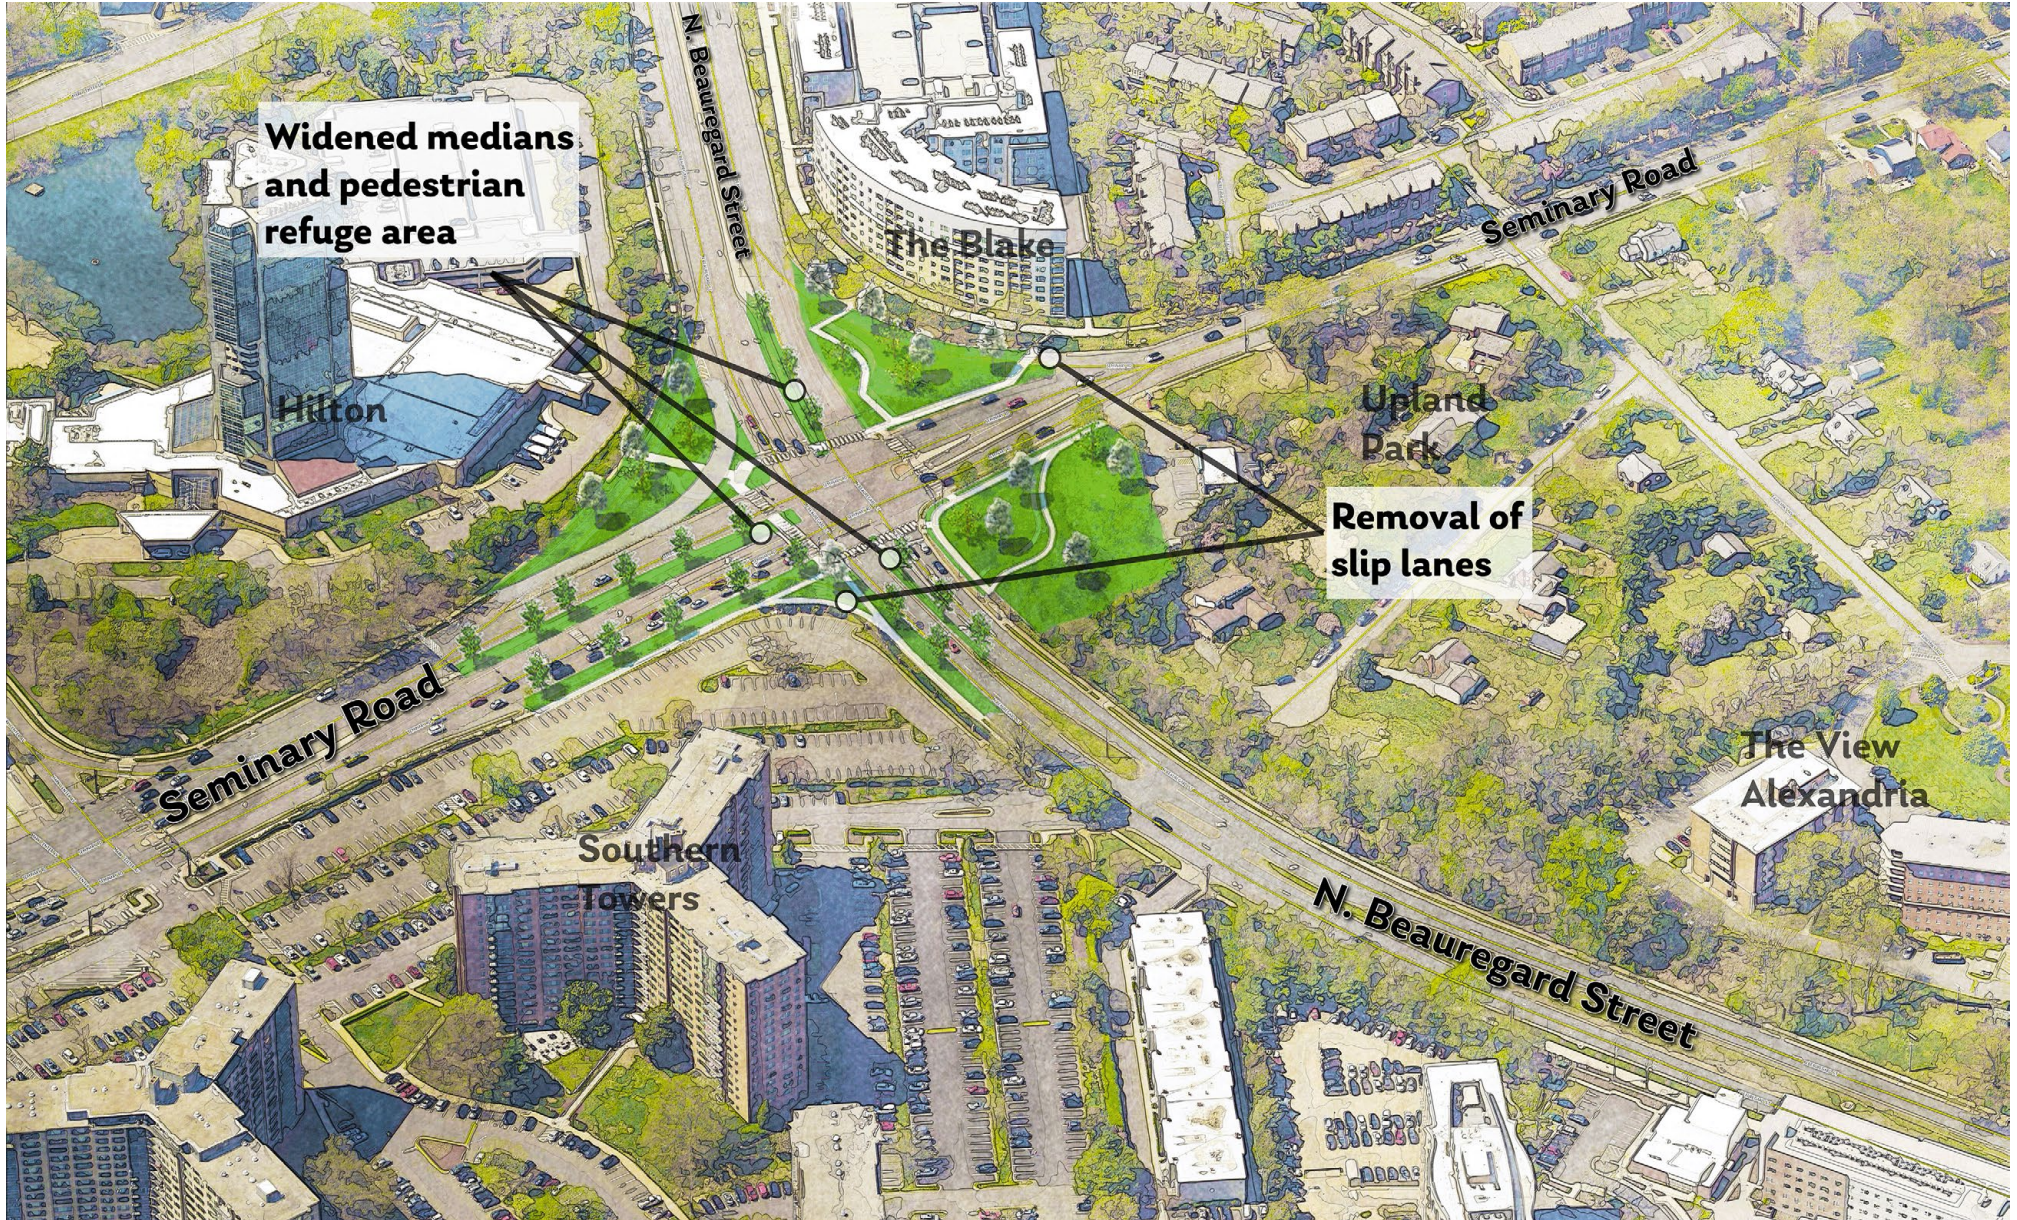

Figure 5: Mobility Enhancements Study Areas

Figure 6: Bicycle Network Map

Figure 7: Enhancements to Seminary and Bearuergard Intersection

March 2024 | Working Draft

Figure 8: Public Parks and Open Space Map

Table 3: New Parks

March 2024 | Working Draft

Park Number and Name		Size (SF)	Typology
<i>Note: Development in Area 3 will be required to provide public open spaces and amenities as described in the most current Open Space and Recreation Needs Assessment.</i>			
1	NOVA Alexandria	200,000	Shared Use Park
2	Dawes Avenue	25,000	Neighborhood Park
3	Southern Towers - Central Park	140,000	Share Use Park
4	Southern Towers - Neighborhood Park	20,000	Neighborhood Park
5	Kenmore Avenue	25,000	Neighborhood Park
6	Mark Center	30,000	Neighborhood Park
7	N. Beaugard Street and Seminary Road	6,000	Pocket Park
8	N. Breckinridge - Harriet Jacobs	30,000	Neighborhood Park
9	Bragg Street	10,000	Pocket Park
10	South Bragg Street	10,000	Pocket Park
11	King Street	6,000	Pocket Park
12	Southern Towers - Seminary Road and N. Beaugard Street	6,000	Pocket Park
13	The Oliver	45,000	Natural and Conservation
14	Seminary Plaza - Pocket Park	2,000	Pocket Park
15	Town Square - Pocket Park	8,000	Pocket Park
16	Town Square - Natural and Conservation	45,000	Natural and Conservation
17	Greenway - Trent Court	7,000	Pocket Park
18	Town Center - Reading Avenue	26,000	Neighborhood Park
19	Town Center Plaza	7,000	Urban Plaza
20	Adams - N. Beaugard Street and Rayburn Avenue	18,000	Pocket Park
21	Town Center - Rayburn Avenue	8,000	Pocket Park
22	Adams - 1900 N. Beaugard Street	7,000	Corridor Linear Park