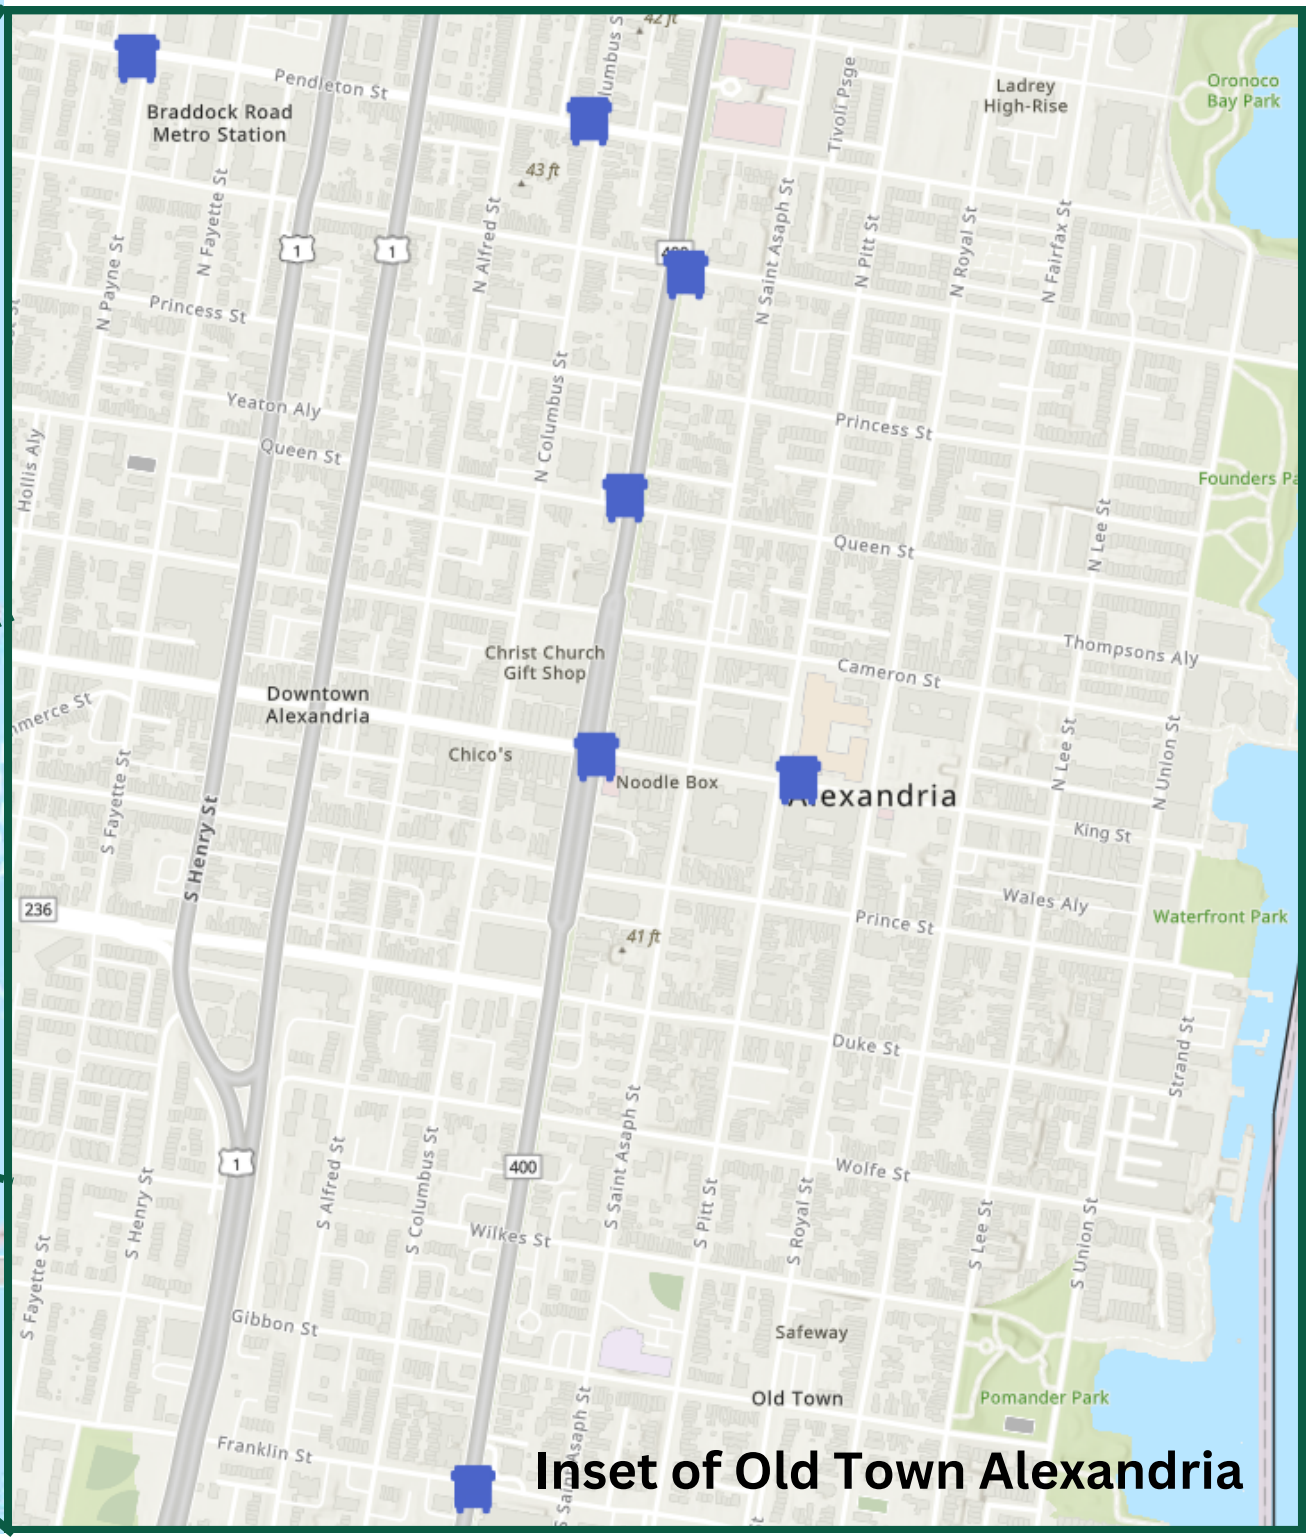

Bus Shelters II

Bus Shelters (Planned)

City Boundary

Inset of Old Town Alexandria