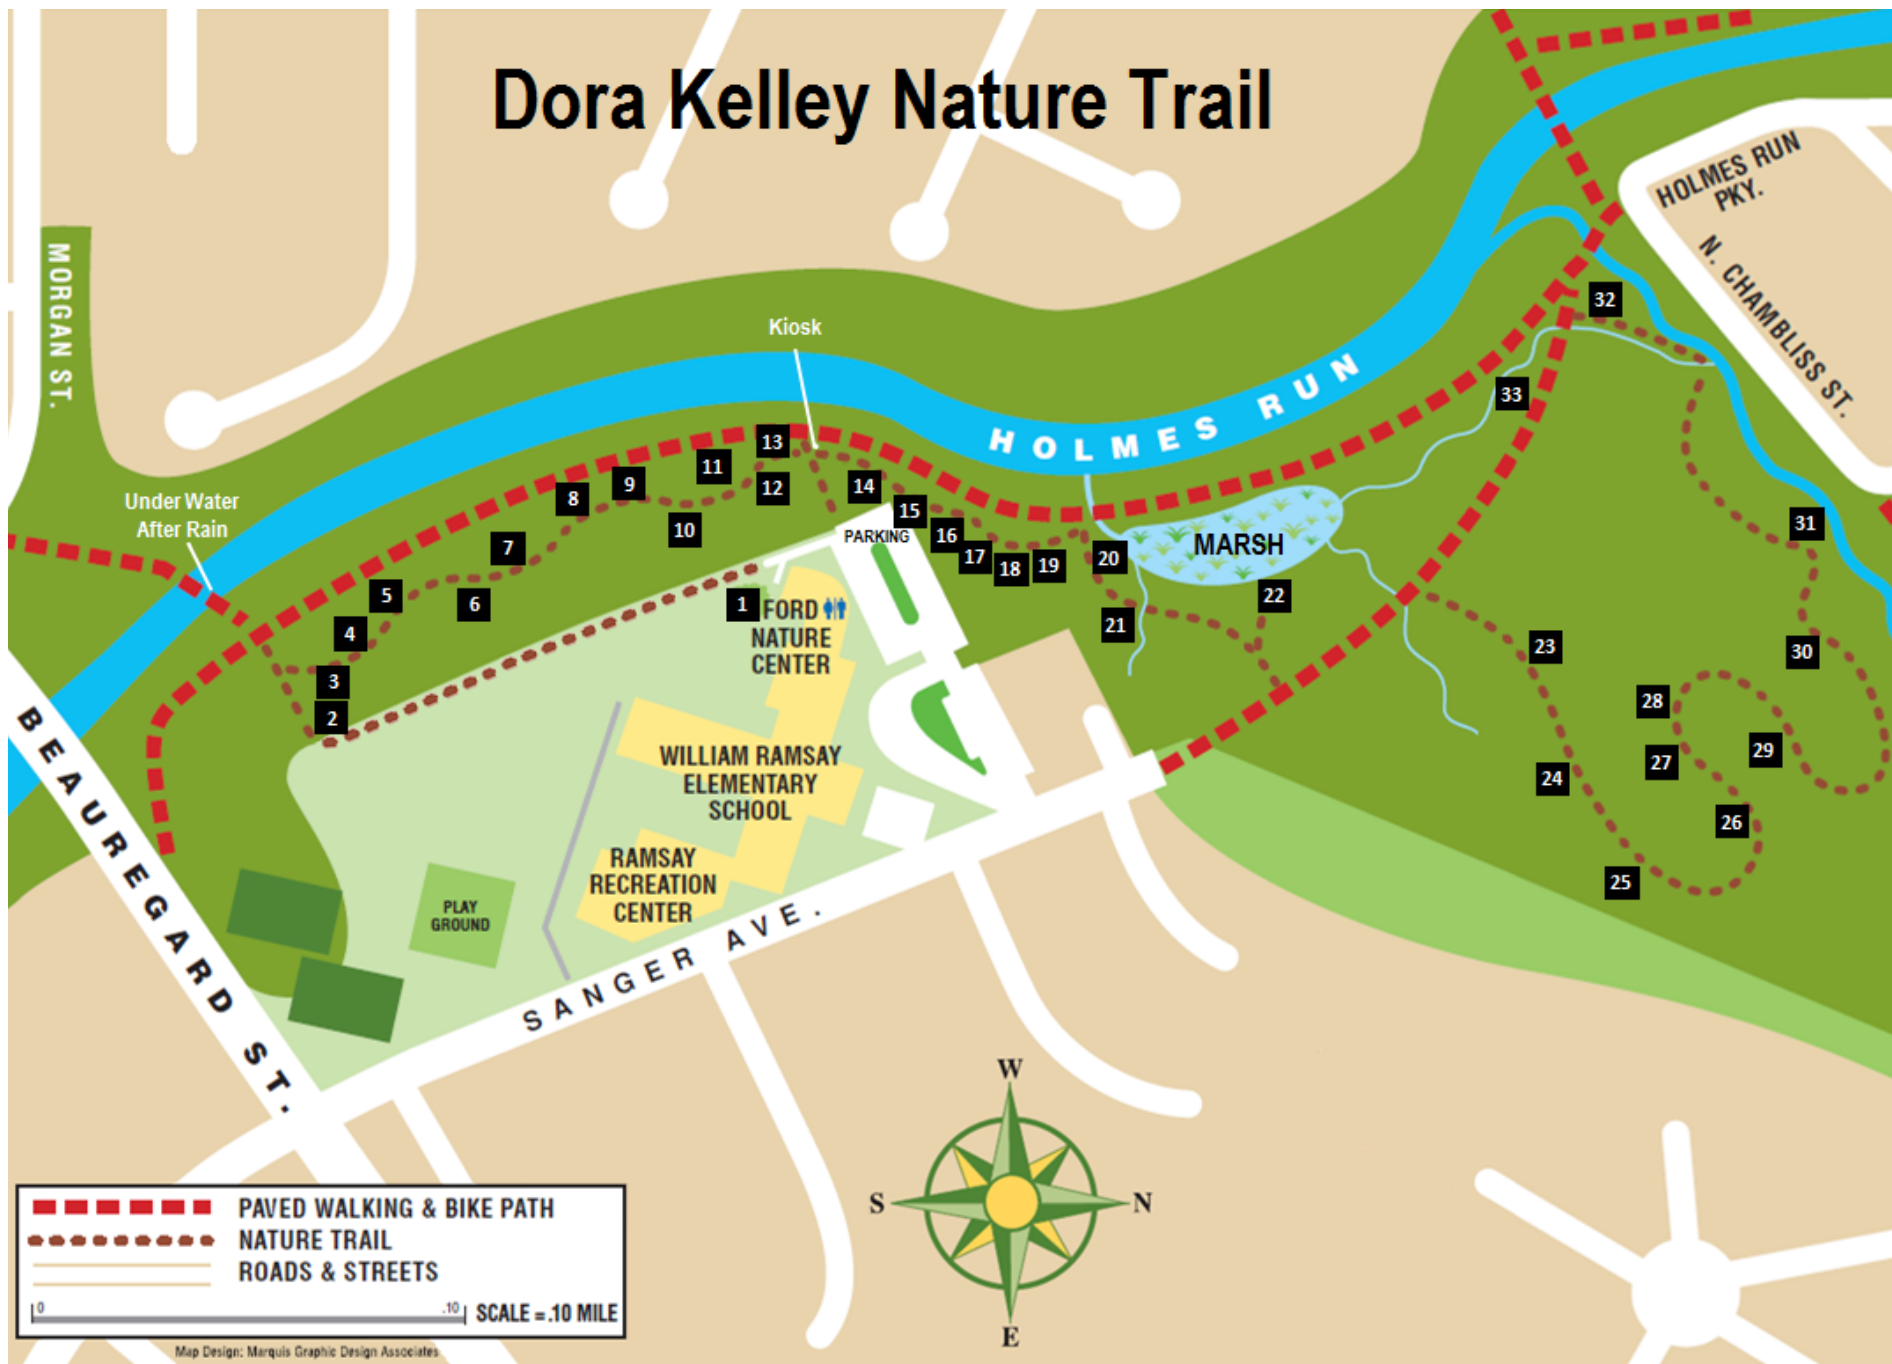

Dora Kelley Nature Trail

PAVED WALKING & BIKE PATH
NATURE TRAIL
ROADS & STREETS

0 .10 SCALE = .10 MILE

Map Design: Marquis Graphic Design Associates