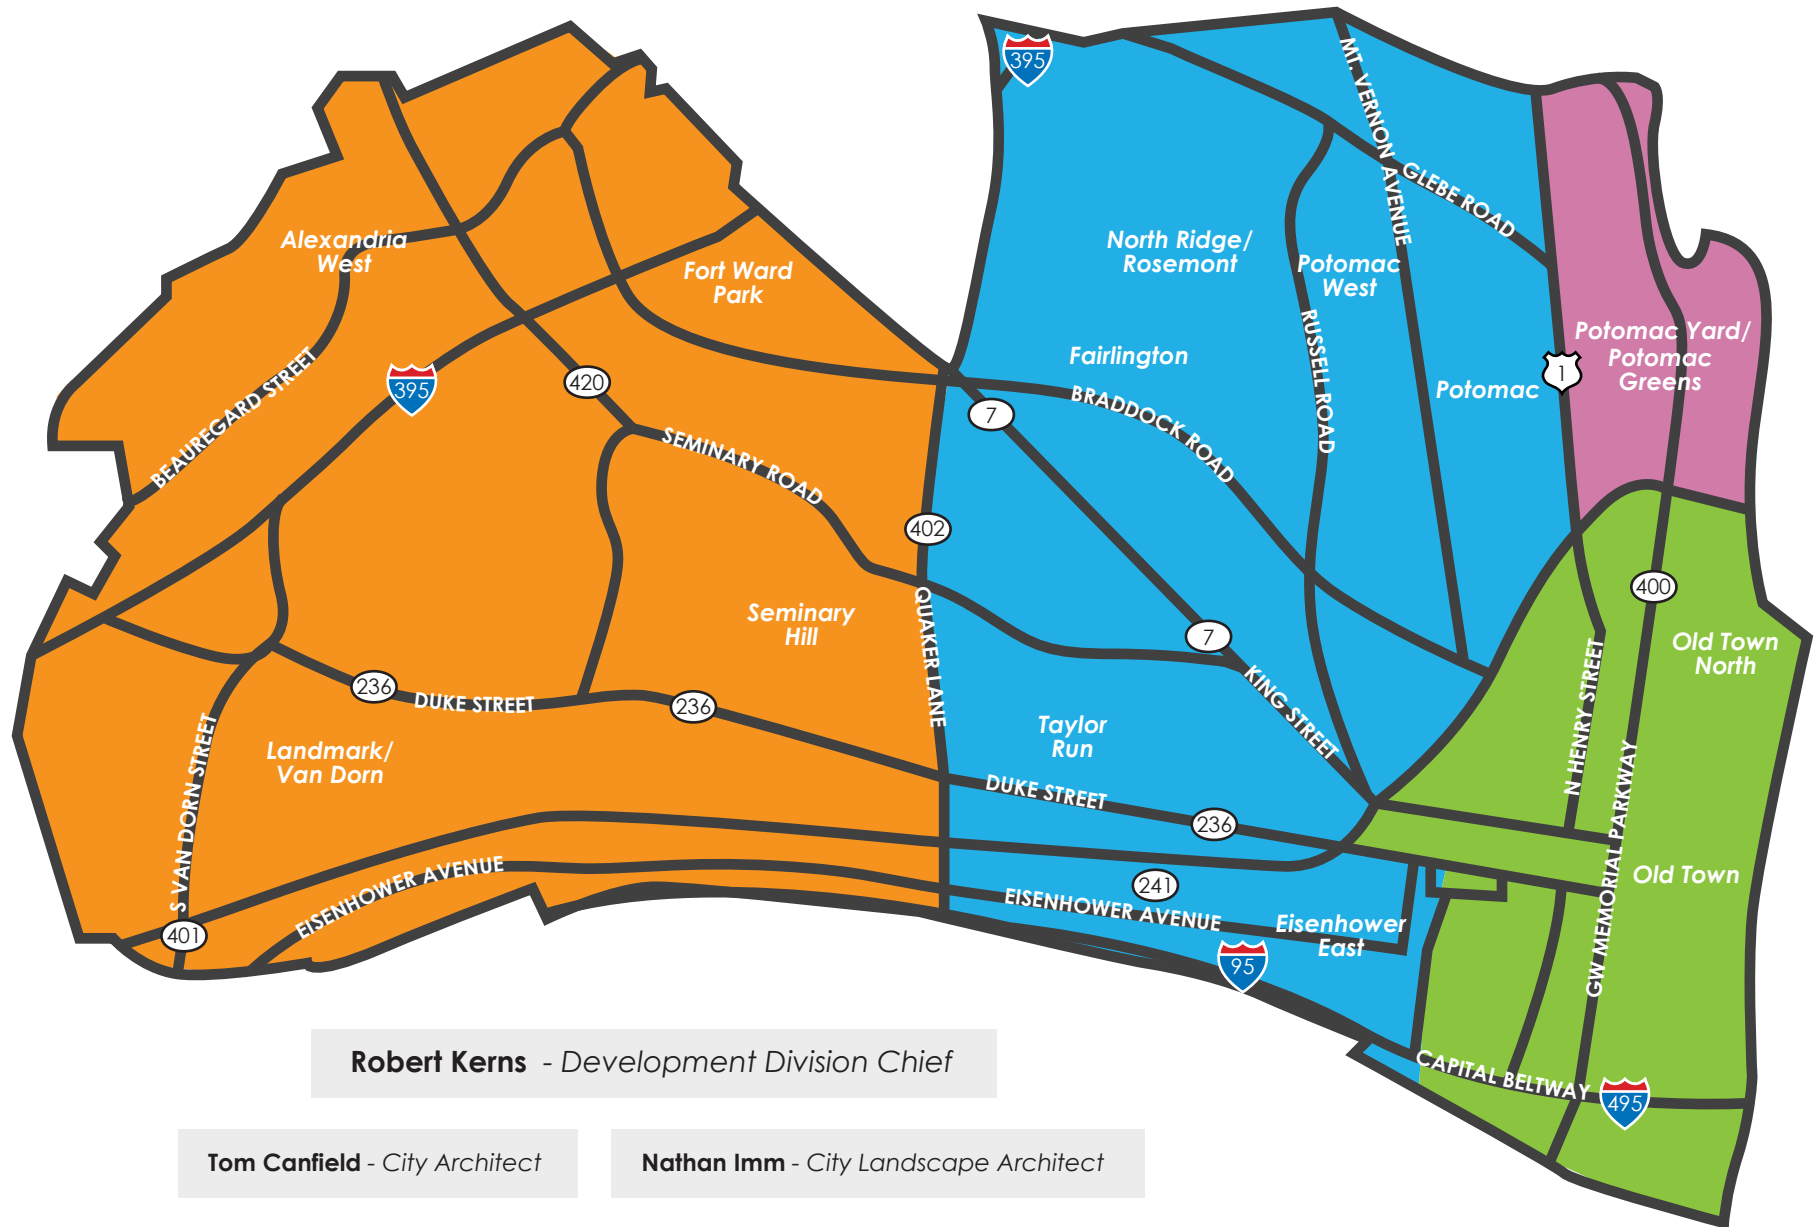

# City of Alexandria Planning & Zoning Development Division

**Robert Kerns** - Development Division Chief

**Tom Canfield** - City Architect

**Nathan Imm** - City Landscape Architect

**WEST END**

**Maya Contreras** - Principal  
 Jared Alves  
 Maggie Cooper

**CENTRAL**

**Nathan Randall** - Principal  
 Alexa Powell  
 Julian Swierczek  
 Leon Vignes

**OLD TOWN**

**Catherine Miliaras** - Principal  
 Stephanie Sample  
 Michael Swidrak  
 Daniel Welles

**CITY-WIDE FACILITIES**