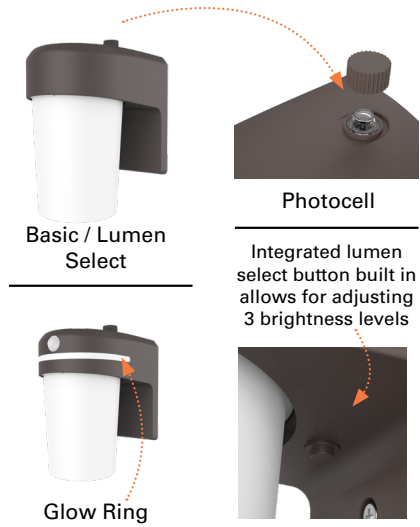

MULTIPLE  
WAYS TO  
MOUNT

Wall Mount

Pole Mount

AUTOMATIC  
NIGHTTIME ON

AUTOMATIC  
DAYTIME OFF

# HALO | WALL & CEILING

OUTDOOR LIGHTING

Wall & Ceiling mounted luminaires can provide unique architectural styling to a building while illuminating the adjacent areas for increased pedestrian safety. These LED products offer a mix of mounting heights, optical distributions, and control options for a variety of lighting applications.

		WALL & CEILING LIGHTS		PRO GRADE WALL & CEILING LIGHTS		
CONSTRUCTION	PRODUCT FAMILY					
		VT	FE	EWP	MWP	WXP
	Product Type	Vapor Proof	Wall Sconce	Entry Wall Pack	Mini Wall Pack	Semi Cut Off Wall pack
	Housing Material	Die-Cast Aluminum	PC	PC	Die-Cast Aluminum	Die-Cast Aluminum
	Lens Finish	Incandescent - Clear LED - Frosted	Frosted PC	Frosted PC	Prismatic PC	Prismatic Glass
	Size	-	-	-	-	Small & Medium
	Color Finish	Gray	Bronze / White	Bronze	Bronze	Bronze
Mounting	Wall / Ceiling	Wall	Wall	Wall & Conduit	Wall & Conduit	
FEATURES / PERFORMANCE	Light Source	VT100G - 100W Max VT0840L - LED	LED Integrated	LED integrated	LED Integrated	LED Integrated
	Lumens (Max)	LED- 800	800-1200	1500	2000-4000	4000-12,000
	Life (L70)	50K hours	50,000 hours (FE12S and FE10A Series) & 25000 hours (FE08 Series)	50K hours	50K hours	50K hours
	CRI	>70	80	>70	90 (min)	70 (min)
	CCT (K)	4000K	3500K/4000K	3000K/4000K/5000K	3000K/4000K/5000K	3000K/4000K/5000K
	Input Voltage	120V	120V	120V	120-277V	120-277V
	Environment Rating	Wet Location	Wet Location	Wet Location	Wet Location	IP65
	Energy Rating	-	-	Energy Star	DLC Standard	DLC Standard
	Warranty	2 Year	5 Year	5 Year	5 Year	5 Year
CONTROL	Field Select CCT	-	-	Yes	Yes	Yes
	Field Select Lumens	-	Yes	-	-	Yes
	Mode of Control	-	Switch Activated or Dusk to Dawn or Motion Activated	Switch Activated Or Dusk to Dawn	Switch Activated Or Dusk to Dawn	Switch Activated Or Dusk to Dawn
	Motion Detection & Range	-	120 detection 15' range	-	-	-
	Dimming	-	-	-	0-10V	0-10V
	Dusk to Dawn Control	-	Yes	On/Off	On/Off	On/Off