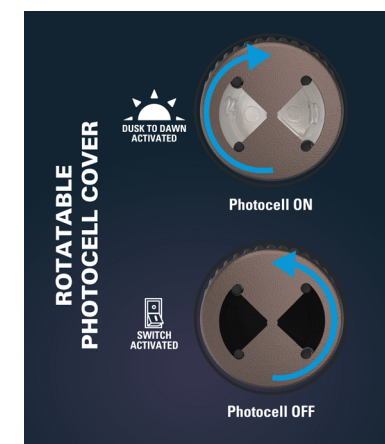

		SMART LED WI-FI SECURITY FLOODS	PRO GRADE FLOODLIGHTS	
CONSTRUCTION	PRODUCT FAMILY			
		ESF WIZ	ARFL	GFL
	Number of Head	Twin	Single	Single
	Head Shape	Blade	Square	Square
	Lens Finish	Frosted PC	Clear Glass	PC
	Housing Material	PC	Die-Cast Aluminum	Die-Cast Aluminum
	Color Finish	White & Black	Bronze	Bronze
	Mounting	Wall / Eave	Knuckle Mount with Wall Plate	Knuckle mount- upto 11000 lumens Slipfitter- above 14000 lumens
FEATURES / PERFORMANCE	Light Source	LED Integrated	LED Integrated	LED Integrated
	Lumens (Max)	2200	1500-9600lm	1500-18,000
	Life (L70)	50K hours	50K hours	50K hours
	CRI	>80	>70	>70
	CCT (K)	RGB & Tunable White 2200K - 6500K	2700K/3000K/3500K 4000K/5000K	3000K/4000K/5000K
	Input Voltage	120V	120V	120-277V
	Environment Rating	Wet Location	IP65	IP65
	Energy Rating	-	Energy Star	DLC
	Warranty	5 Year	5 Year	5 Year
CONTROL	Field Select CCT	Yes	Yes	Yes
	Field Select Lumens	Wireless Dimming 0-100%	-	-
	Mode of Control	App Control	Switch Activated Or Dusk to Dawn	Switch Activated Or Dusk to Dawn
	Motion Detection & Range	-	-	-
	Blindspot Sensor	-	-	-
	Standby Dimming	-	-	-
	Dusk to Dawn Control	Through scheduling	Yes	Yes
	Remote Control	-	Yes	-
	Smart Control	Yes	-	-