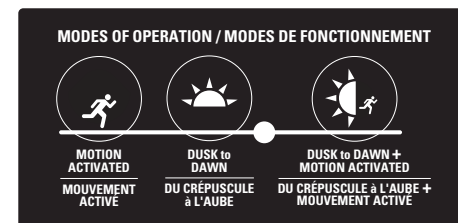

PRODUCT FAMILY	SOLAR			SOLAR WITH 3 MODES OF OPERATION			
	MSLED300	SWL	SLFS	SLST	SBL ALL-IN-1	SBL HIGH OUTPUT	
CONSTRUCTION	Product Type	Wall Mount	Wall Mount	Security Flood	Area	Area	Area
	Sizes Available	1	2	Single, Twin & Triple	2	3	2
	Lens Finish	Frosted	Frosted	Frosted	Clear	Clear	Clear
	Housing Material		Polycarbonate	Polycarbonate	Polycarbonate	Polycarbonate	Die-Cast Aluminum
	Color Finish	White/Bronze	White/Bronze	White/Bronze	Bronze	Gray	Gray
	Mounting	Wall	Wall	Wall/Eave	Wall/Pole 15ft High	Wall/Pole 15 ft High	Wall/Pole 25ft High
FEATURES / PERFORMANCE	Light Source	LED Integrated	LED Integrated	LED Integrated	LED Integrated	LED Integrated	LED Integrated
	Lumens (Max)	300lm	500lm, 800lm	2000lm	4500lm	3000lm	10000lm
	Lifetime	50,000 hours	50,000 hours	50,000 hours	50,000 hours	50,000 hours	50,000 hours
	CCT (K)	5000K	4000K	4000K	5000K	5000K	5000K
	Battery Tech	Li-Ion	Li-Ion	Li-Ion	Li-Ion	Li-Ion	Li-Ion
	Battery Run Time	60 minutes	70 minutes	70 minutes	90 minutes	90 minutes	60 minutes
	Recharge Time	8 Hours	8 Hours	8 Hours	8 Hours	8 Hours	8 Hours
	Enniroment Rating	Wet Location	Wet Location	Wet Location	IP65	Wet Location	Wet Location
	Warranty	1 Year	1 Year	1 Year	1 Year	1 Year	3 Year
CONTROL	Mode of Control	Motion + Dusk to Dawn	Motion + Dusk to Dawn	Motion + Dusk to Dawn	Motion + Dusk to Dawn	Motion + Dusk to Dawn	Motion + Dusk to Dawn
	Modes of operation	Motion	Motion	Motion	Motion Dusk to Dawn Motion + D2D	Motion Dusk to Dawn Motion + D2D	Motion Dusk to Dawn Motion + D2D
	Motion Detection & Range	120 Degree	120 Degree	180 Degree	120 Degree	120 Degree	180 Degree
	Auto Time Out	60S	30S, 60S, & 90S	30S, 60S, & 90S	30S, 60S, & 90S	30S, 60S, & 90S	30S, 60S, & 90S
	Remote Control	-	-	-	Yes	Yes	Yes