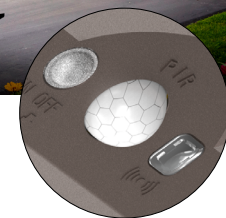

**MULTIPLE  
WAYS TO  
MOUNT**

PRODUCT FAMILY	SOLAR			SOLAR WITH 3 MODES OF OPERATION			
							
	MSLED300	SWL	SLFS	SLST	SBL ALL-IN-1	SBL HIGH OUTPUT	
<b>CONSTRUCTION</b>	Product Type	Wall Mount	Wall Mount	Security Flood	Area	Area	Area
	Sizes Available	1	2	Single, Twin & Triple	2	3	2
	Lens Finish	Frosted	Frosted	Frosted	Clear	Clear	Clear
	Housing Material		Polycarbonate	Polycarbonate	Polycarbonate	Polycarbonate	Die-Cast Aluminum
	Color Finish	White/Bronze	White/Bronze	White/Bronze	Bronze	Gray	Gray
	Mounting	Wall	Wall	Wall/Eave	Wall/Pole 15ft High	Wall/Pole 15 ft High	Wall/Pole 25ft High
<b>FEATURES / PERFORMANCE</b>	Light Source	LED Integrated	LED Integrated	LED Integrated	LED Integrated	LED Integrated	LED Integrated
	Lumens (Max)	300lm	500lm, 800lm	2000lm	4500lm	3000lm	10000lm
	Lifetime	50,000 hours	50,000 hours	50,000 hours	50,000 hours	50,000 hours	50,000 hours
	CCT (K)	5000K	4000K	4000K	5000K	5000K	5000K
	Battery Tech	Li-Ion	Li-Ion	Li-Ion	Li-Ion	Li-Ion	Li-Ion
	Battery Run Time	60 minutes	70 minutes	70 minutes	90 minutes	90 minutes	60 minutes
	Recharge Time	8 Hours	8 Hours	8 Hours	8 Hours	8 Hours	8 Hours
	Enniroment Rating	Wet Location	Wet Location	Wet Location	IP65	Wet Location	Wet Location
	Warranty	1 Year	1 Year	1 Year	1 Year	1 Year	3 Year
<b>CONTROL</b>	Mode of Control	Motion + Dusk to Dawn	Motion + Dusk to Dawn	Motion + Dusk to Dawn	Motion + Dusk to Dawn	Motion + Dusk to Dawn	Motion + Dusk to Dawn
	Modes of operation	Motion	Motion	Motion	Motion Dusk to Dawn Motion + D2D	Motion Dusk to Dawn Motion + D2D	Motion Dusk to Dawn Motion + D2D
	Motion Detection & Range	120 Degree	120 Degree	180 Degree	120 Degree	120 Degree	180 Degree
	Auto Time Out	60S	30S, 60S, & 90S	30S, 60S, & 90S	30S, 60S, & 90S	30S, 60S, & 90S	30S, 60S, & 90S
	Remote Control	-	-	-	Yes	Yes	Yes

INTEGRATED MOTION SENSOR

WALL MOUNT

POLE MOUNT

CONFIGURE WITH REMOTE CONTROL