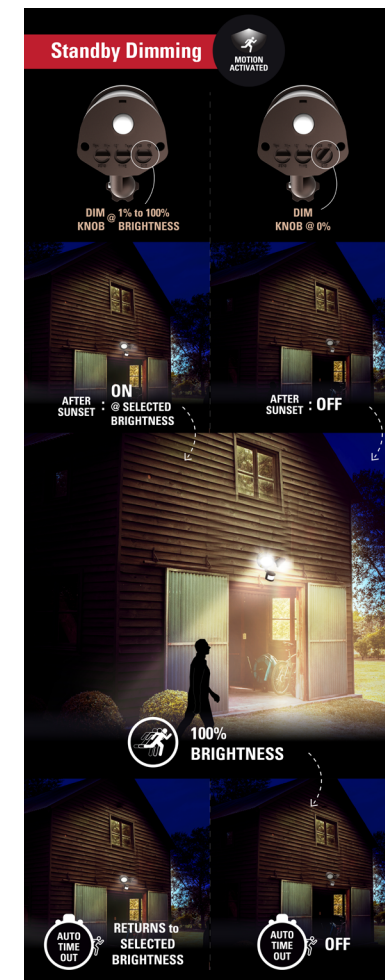

AT DUSK FIXTURE AUTOMATICALLY TURNS ON

AT DAWN FIXTURE AUTOMATICALLY TURNS OFF

WHEN MOTION IS DETECTED, FIXTURE AUTOMATICALLY TURNS ON

		SECURITY FLOODS			
CONSTRUCTION	PRODUCT FAMILY				
			TGS		TGS5S - HIGH OUTPUT
	Number of Head	Single	Twin	Triple	Single
	Head Shape	Square	Round & Square	Round	Square
	Lens Finish	Clear Glass	Clear Glass	Clear Glass	Clear Glass
	Housing Material	Die-Cast Aluminum			Die-Cast Aluminum
	Color Finish	White & Bronze			White & Bronze
Mounting	Wall / Eave / Surface*			Wall / Eave / Surface*	
FEATURES / PERFORMANCE	Light Source	LED Integrated			LED Integrated
	Lumens (Max)	3000	2500	3000	6100
	Life (L70)	70K hours			70K hours
	CRI	80			80
	CCT (K)	4000K			4000K
	Input Voltage	120V			120-277V
	Environment Rating	Wet Location			Wet Location
	Energy Rating	Energy Star			Energy Star
	Warranty	5 Year			5 Year
CONTROL	Field Select CCT	-	-	-	-
	Field Select Lumens	Yes - 3 Levels of Brightness			Yes - 3 Levels of Brightness
	Mode of Control	Switch Activated or Dusk to Dawn or Motion Activated			Switch Activated or Dusk to Dawn or Motion Activated
	Motion Detection & Range	180° detection 50' range	180° detection 50' range	270° detection 50' range	180° detection 50' range
	Blindspot Sensor	Yes			-
	Standby Dimming	Yes			-
	Dusk to Dawn Control	Yes			Yes
	Remote Control	-	-	-	-
Smart Control	-	-	-	-	