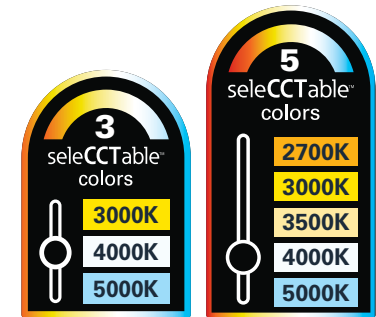

		SMART LED WI-FI SECURITY FLOODS	PRO GRADE FLOODLIGHTS	
CONSTRUCTION	PRODUCT FAMILY			
		ESF WIZ	ARFL	GFL
	Number of Head	Twin	Single	Single
	Head Shape	Blade	Square	Square
	Lens Finish	Frosted PC	Clear Glass	PC
	Housing Material	PC	Die-Cast Aluminum	Die-Cast Aluminum
	Color Finish	White & Black	Bronze	Bronze
	Mounting	Wall / Eave	Knuckle Mount with Wall Plate	Knuckle mount- upto 11000 lumens Slipfitter- above 14000 lumens
FEATURES / PERFORMANCE	Light Source	LED Integrated	LED Integrated	LED Integrated
	Lumens (Max)	2200	1500-9600lm	1500-18,000
	Life (L70)	50K hours	50K hours	50K hours
	CRI	>80	>70	>70
	CCT (K)	RGB & Tunable White 2200K - 6500K	2700K/3000K/3500K 4000K/5000K	3000K/4000K/5000K
	Input Voltage	120V	120V	120-277V
	Environment Rating	Wet Location	IP65	IP65
	Energy Rating	-	Energy Star	DLC
	Warranty	5 Year	5 Year	5 Year
CONTROL	Field Select CCT	Yes	Yes	Yes
	Field Select Lumens	Wireless Dimming 0-100%	-	-
	Mode of Control	App Control	Switch Activated Or Dusk to Dawn	Switch Activated Or Dusk to Dawn
	Motion Detection & Range	-	-	-
	Blindspot Sensor	-	-	-
	Standby Dimming	-	-	-
	Dusk to Dawn Control	Through scheduling	Yes	Yes
	Remote Control	-	Yes	-
	Smart Control	Yes	-	-