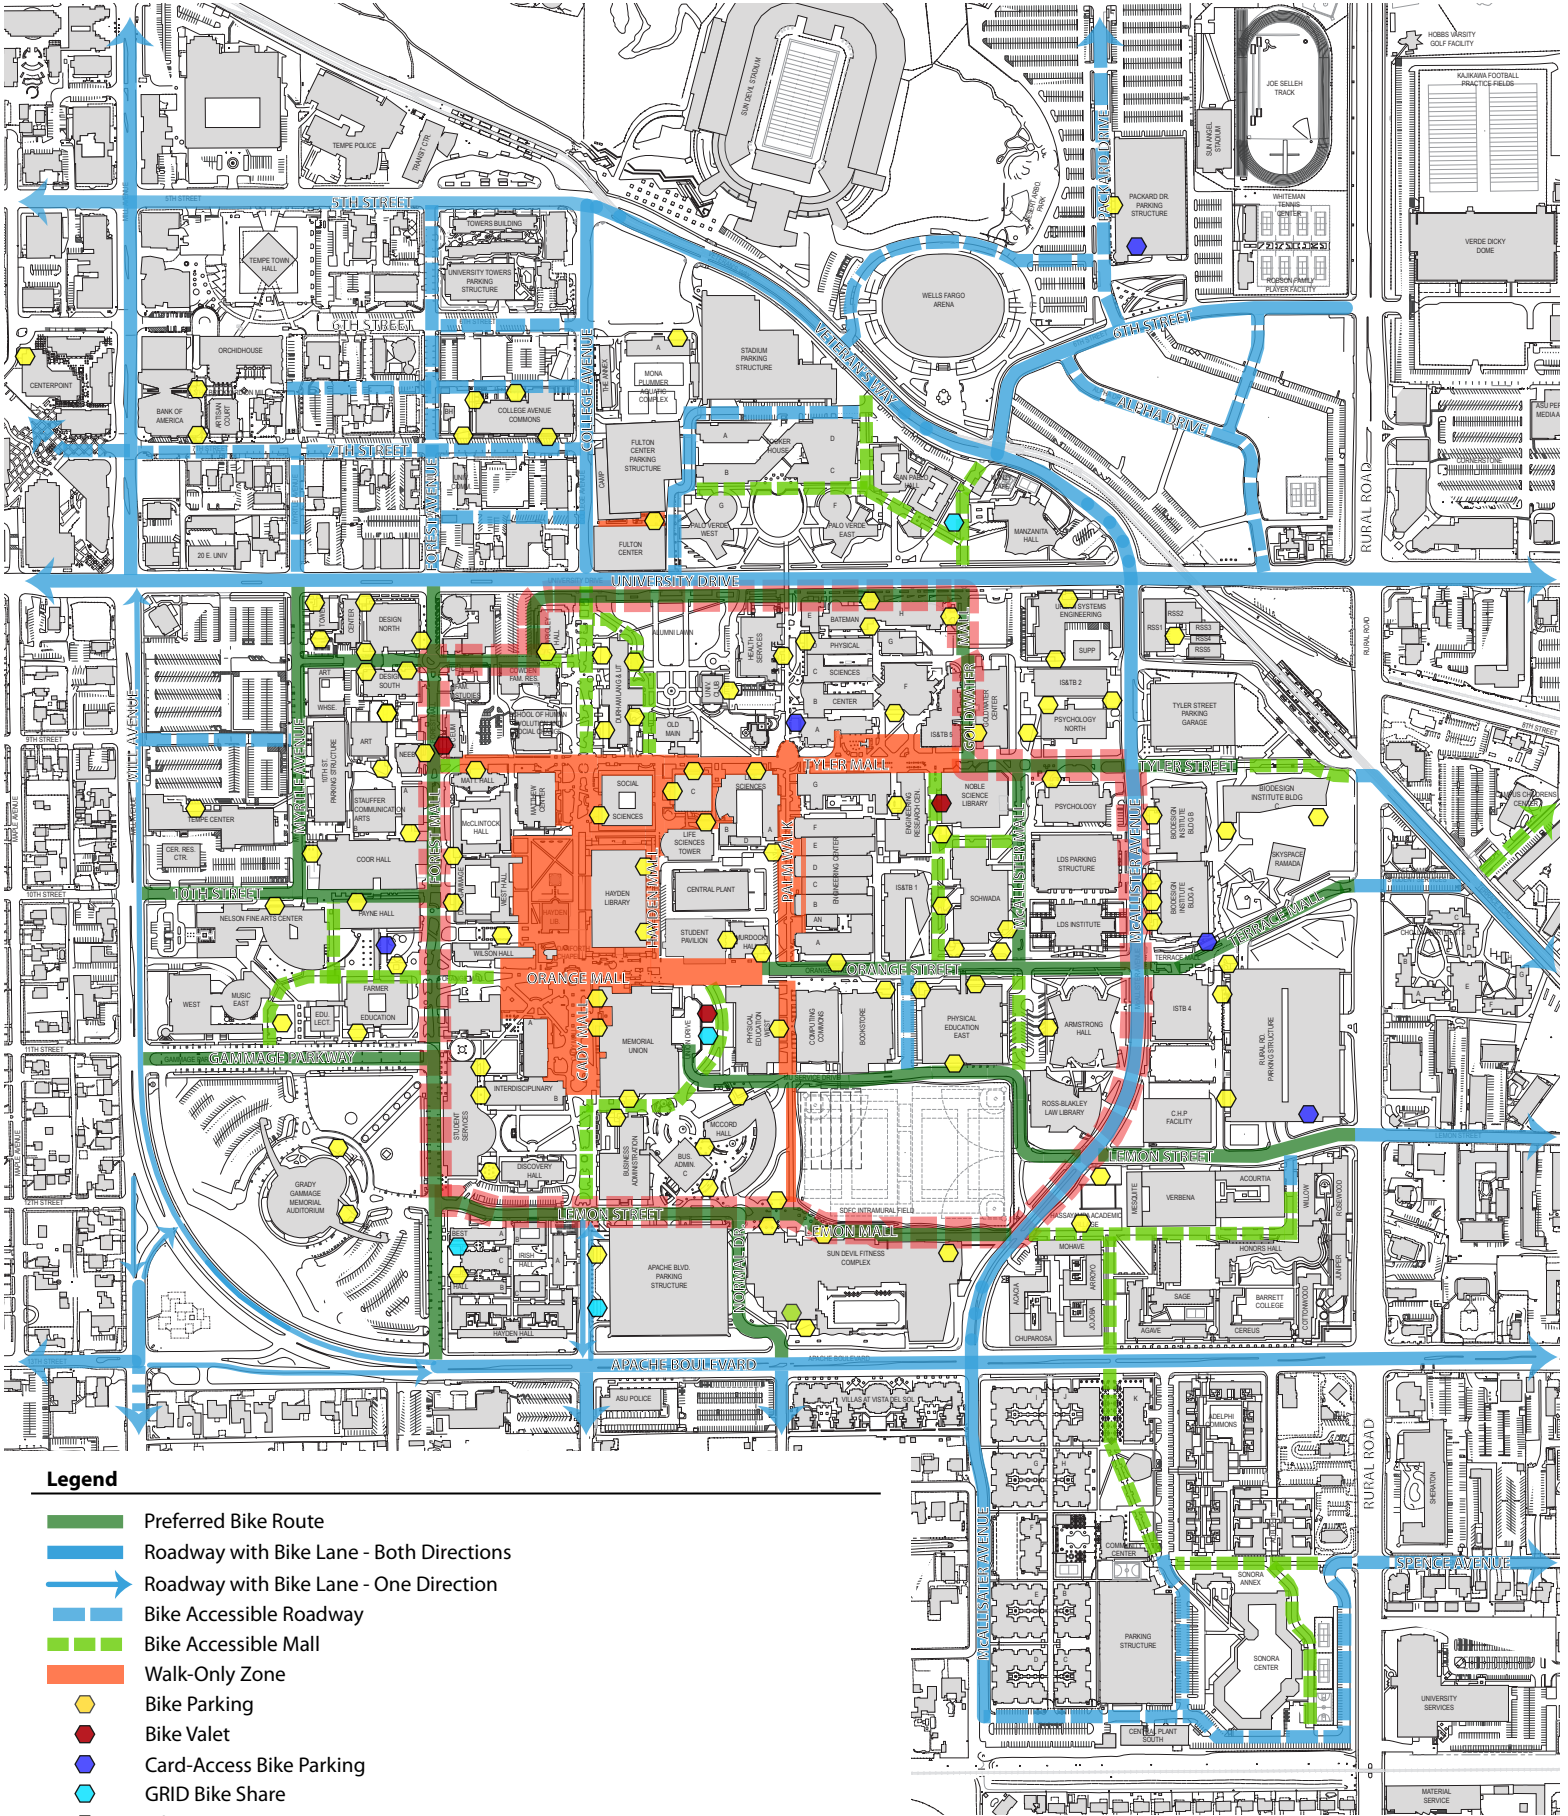

BIKE MAP

Arizona State University - Tempe Campus

Legend

- ▬ Preferred Bike Route
- ▬ Roadway with Bike Lane - Both Directions
- ➔ Roadway with Bike Lane - One Direction
- ▬ Bike Accessible Roadway
- ▬ Bike Accessible Mall
- ▬ Walk-Only Zone
- Bike Parking
- Bike Valet
- Card-Access Bike Parking
- GRID Bike Share
- Bike Co-op

For map questions, please contact: bike@asu.edu
September 2019