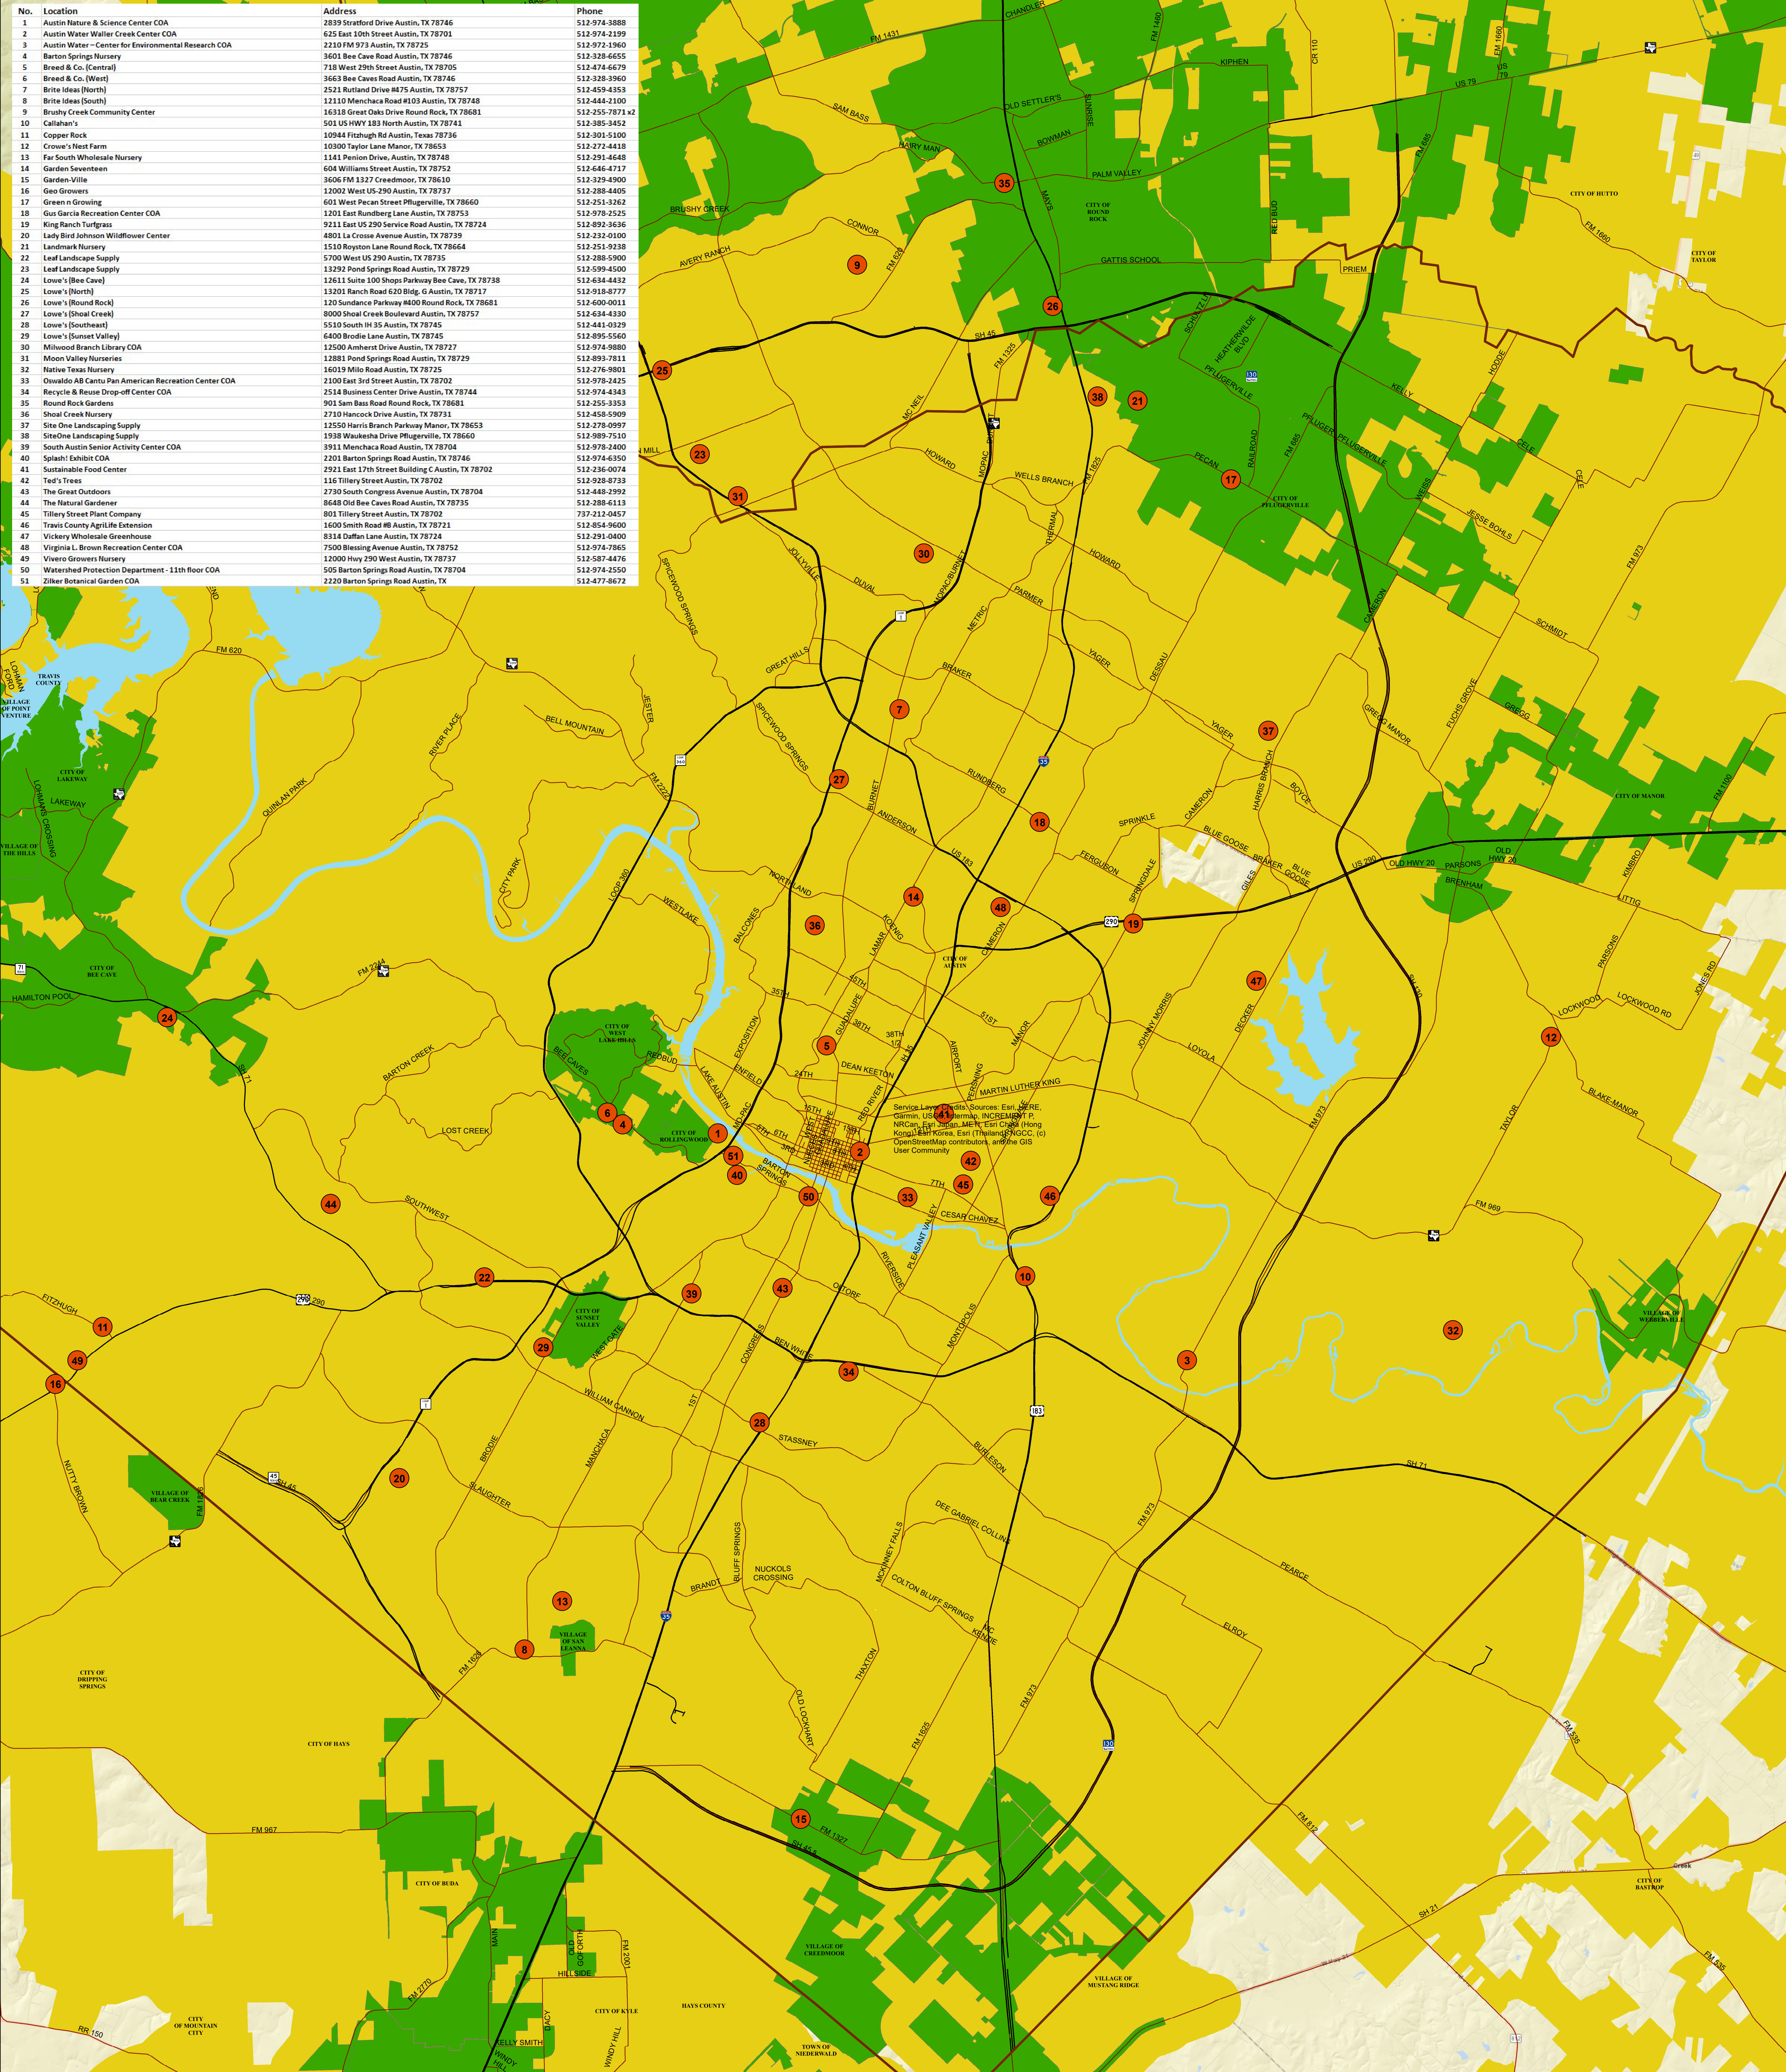

Grow Green Participant Locations

Watershed Protection Department
 The City of Austin produced this map for the sole purpose of use as a work resource. The City of Austin does not warrant the maps &/or information regarding its accuracy or completeness. Reproduction is not permitted without permission from the City of Austin-Watershed Protection Department
 Date: 04.06.2022