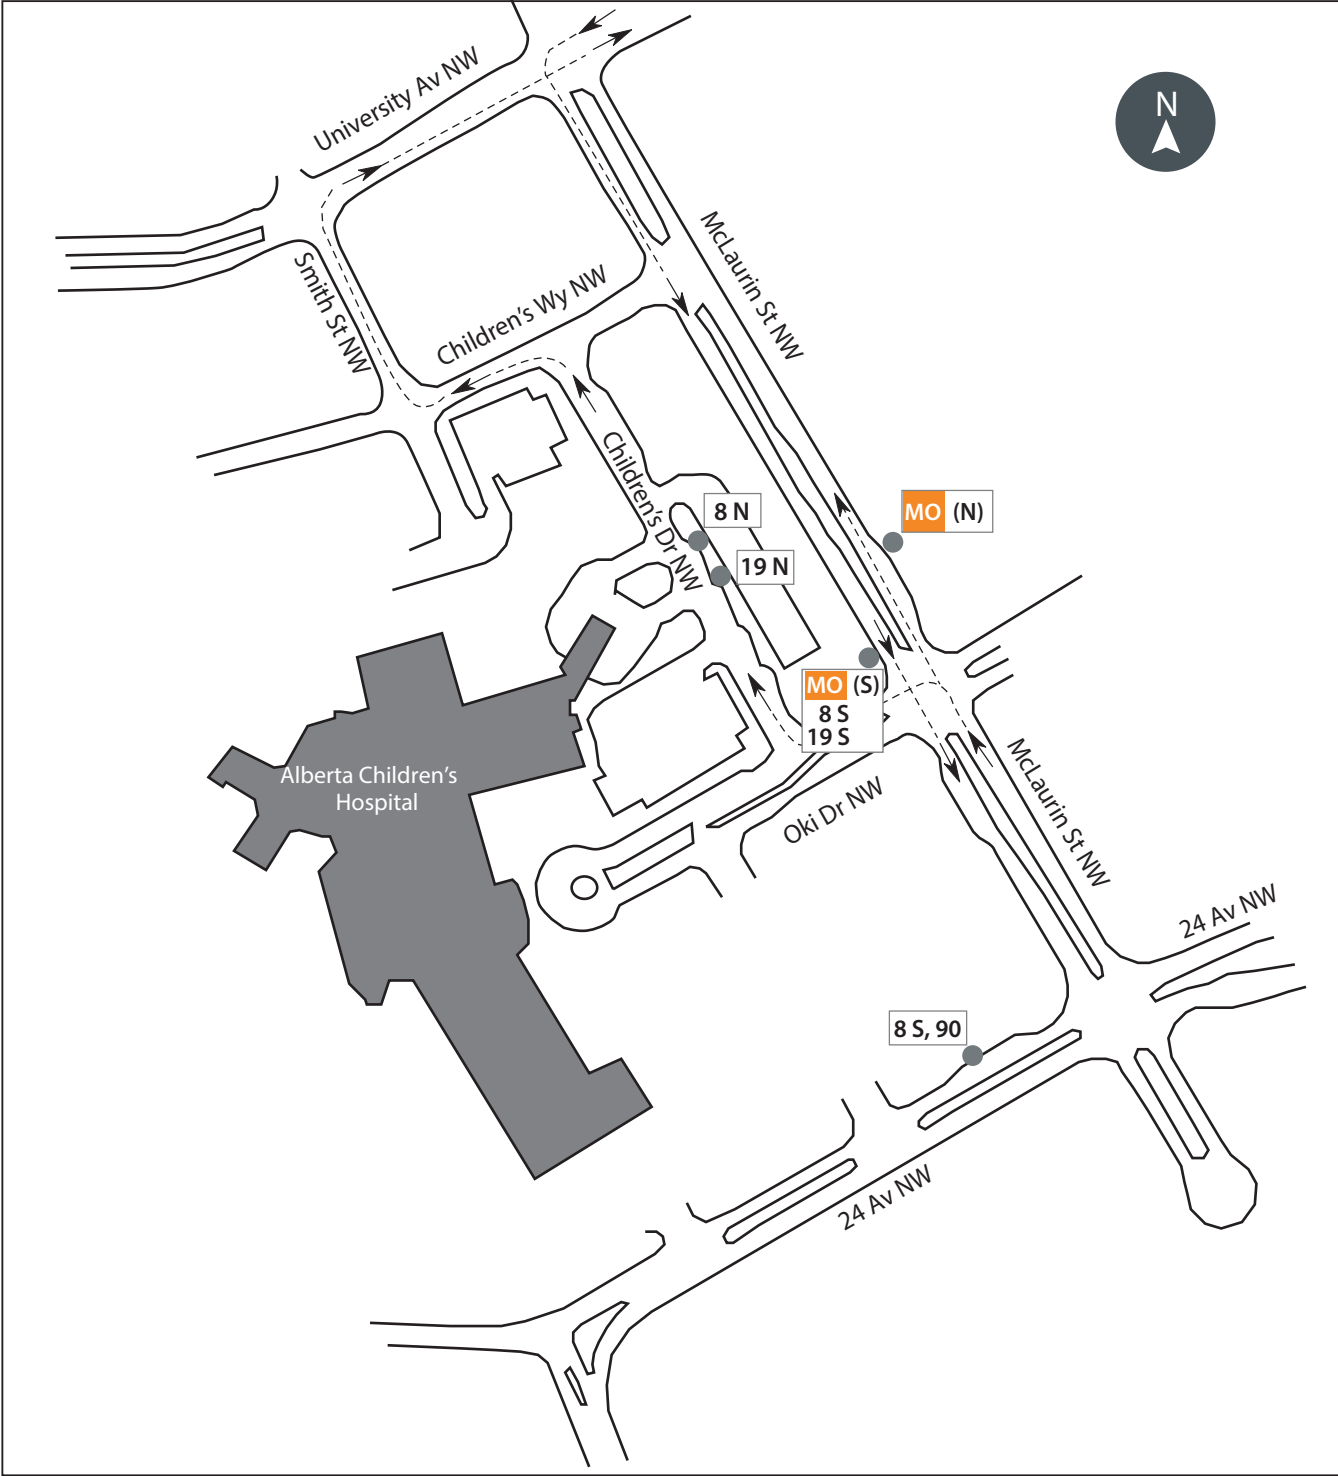

# Alberta Children's Hospital Terminal

- 8 N - North Pointe
- 8 S - Foothills Medical Centre
- 19 N - Dalhousie Station
- 19 S - Sunridge
- 90 - Bridgeland
- MO (N) - MAX Orange Brentwood
- MO (S) - MAX Orange Saddletowne