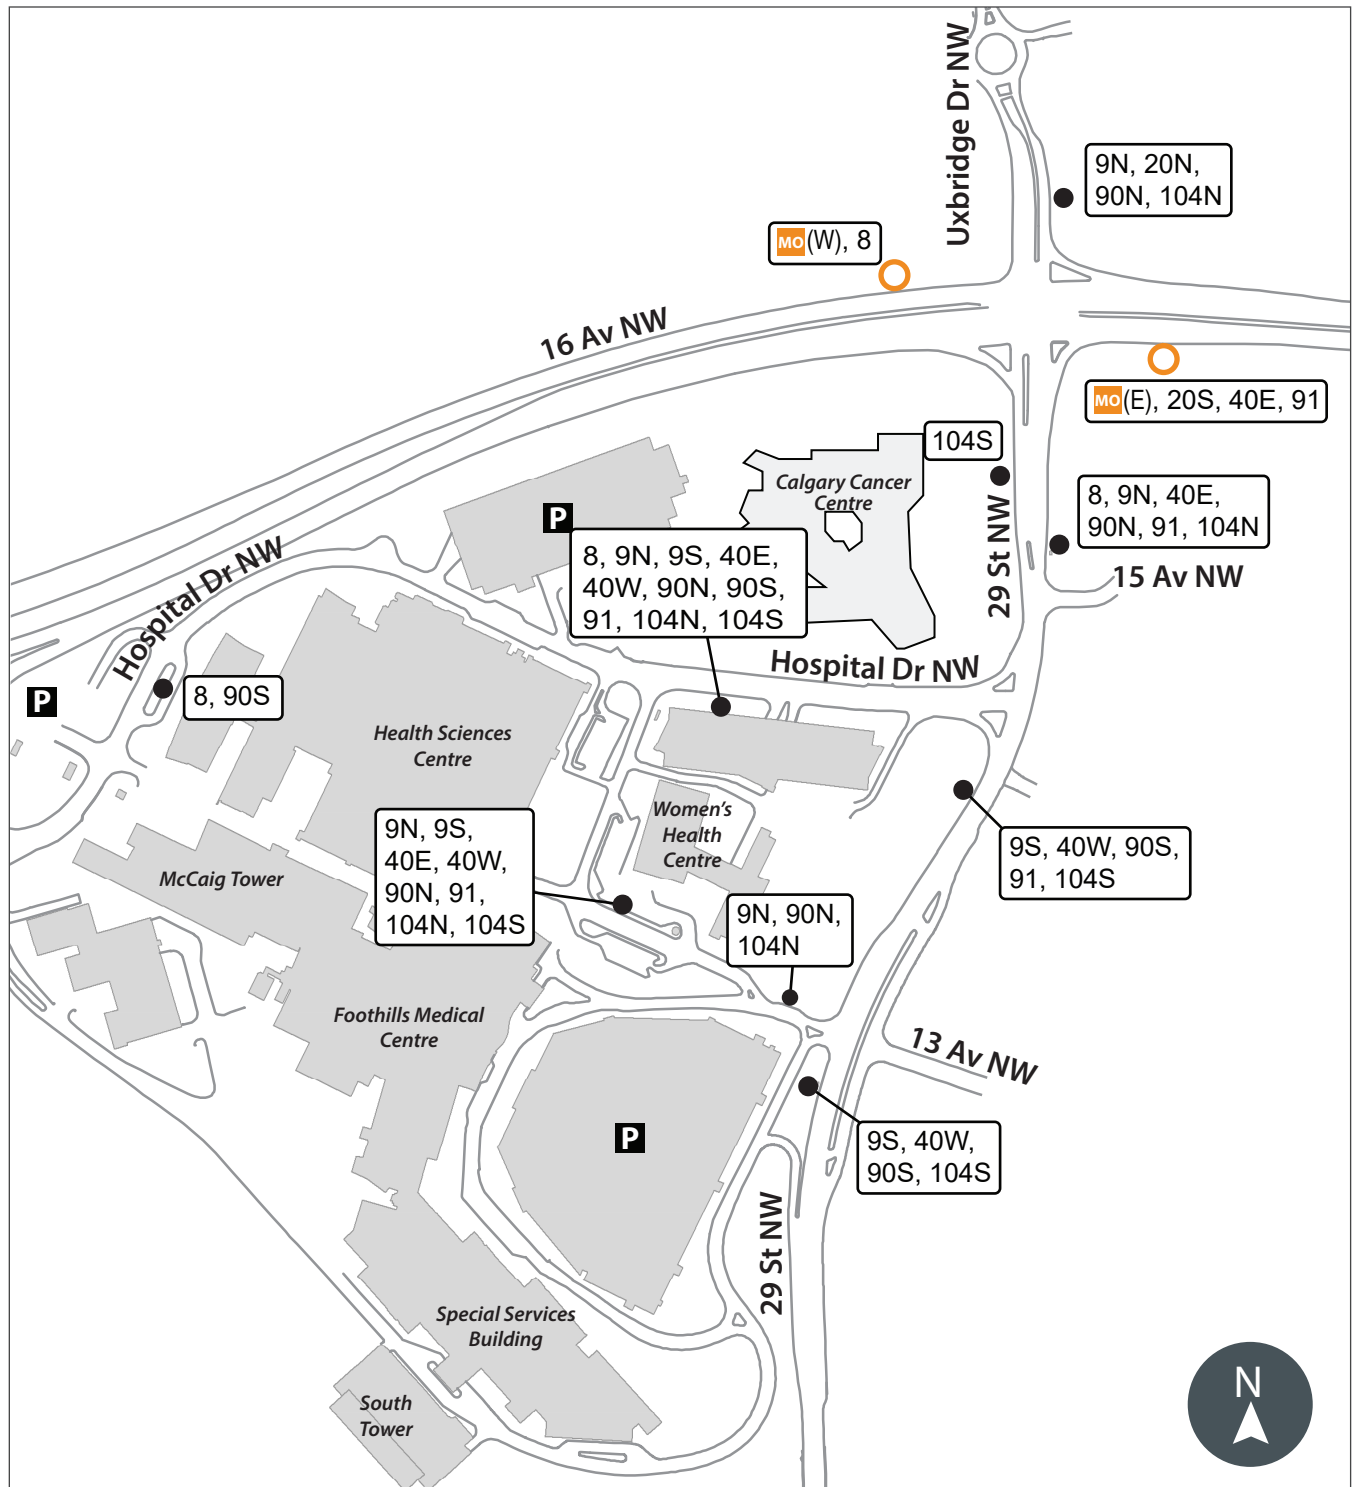

Foothills Medical Centre

MO(E) - MAX Orange (Saddletowne)
 MO(W)- MAX Orange (Brentwood)
 8 - North Pointe
 9N - Dalhousie
 9S - Chinook

20N - Northmount
 20S - Heritage
 40E - Lions Park
 40W- Crowfoot

90N - University of Calgary
 90S - Bridgeland
 91 - Foothills Medical Centre
 104N - University of Calgary
 104S - Sunnyside