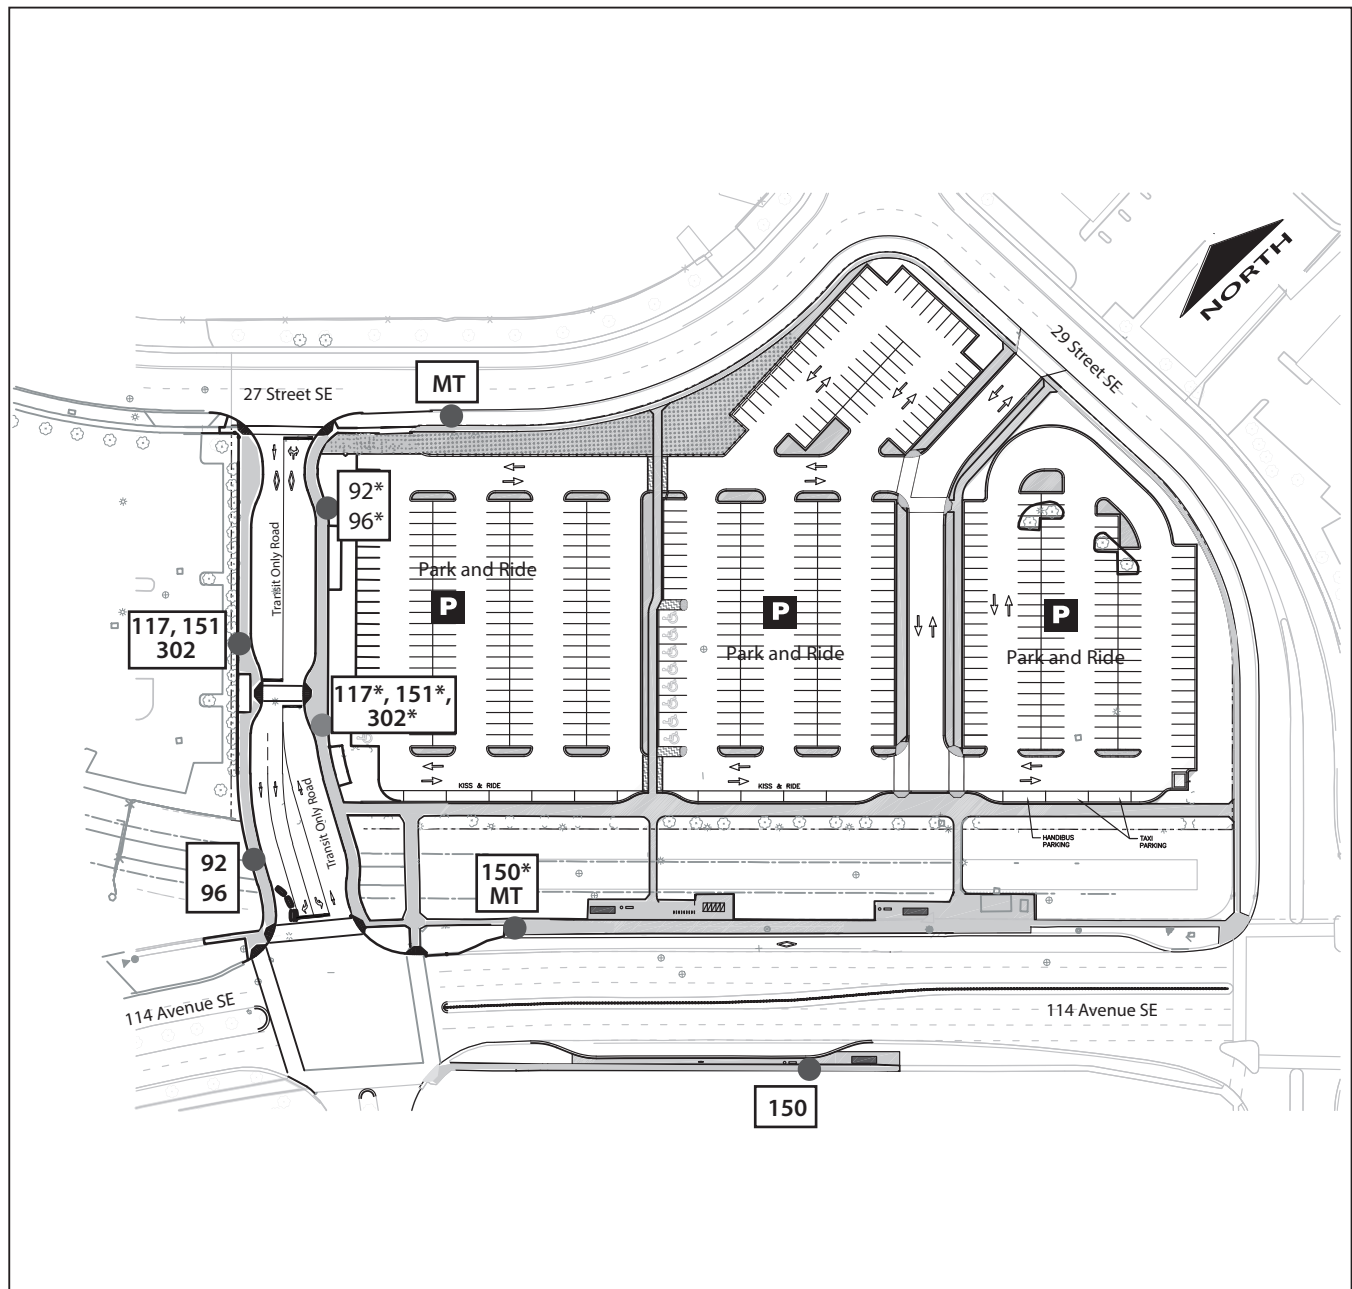

Douglas Glen Terminal

- | | | | | | |
|------|------------------|------|------------------|------|-----------------------|
| 92* | - Anderson | 117 | - McKenzie Towne | 151* | - Downtown |
| 92 | - McKenzie Towne | 133* | - Downtown | 151 | - Copperfield |
| 96* | - Anderson | 133 | - Cranston | 302* | - Downtown |
| 96 | - McKenzie | 150* | - Anderson | 302 | - South Health Campus |
| 117* | - Downtown | 150 | - 114 Avenue SE | MT | - MAX Teal Westbrook |