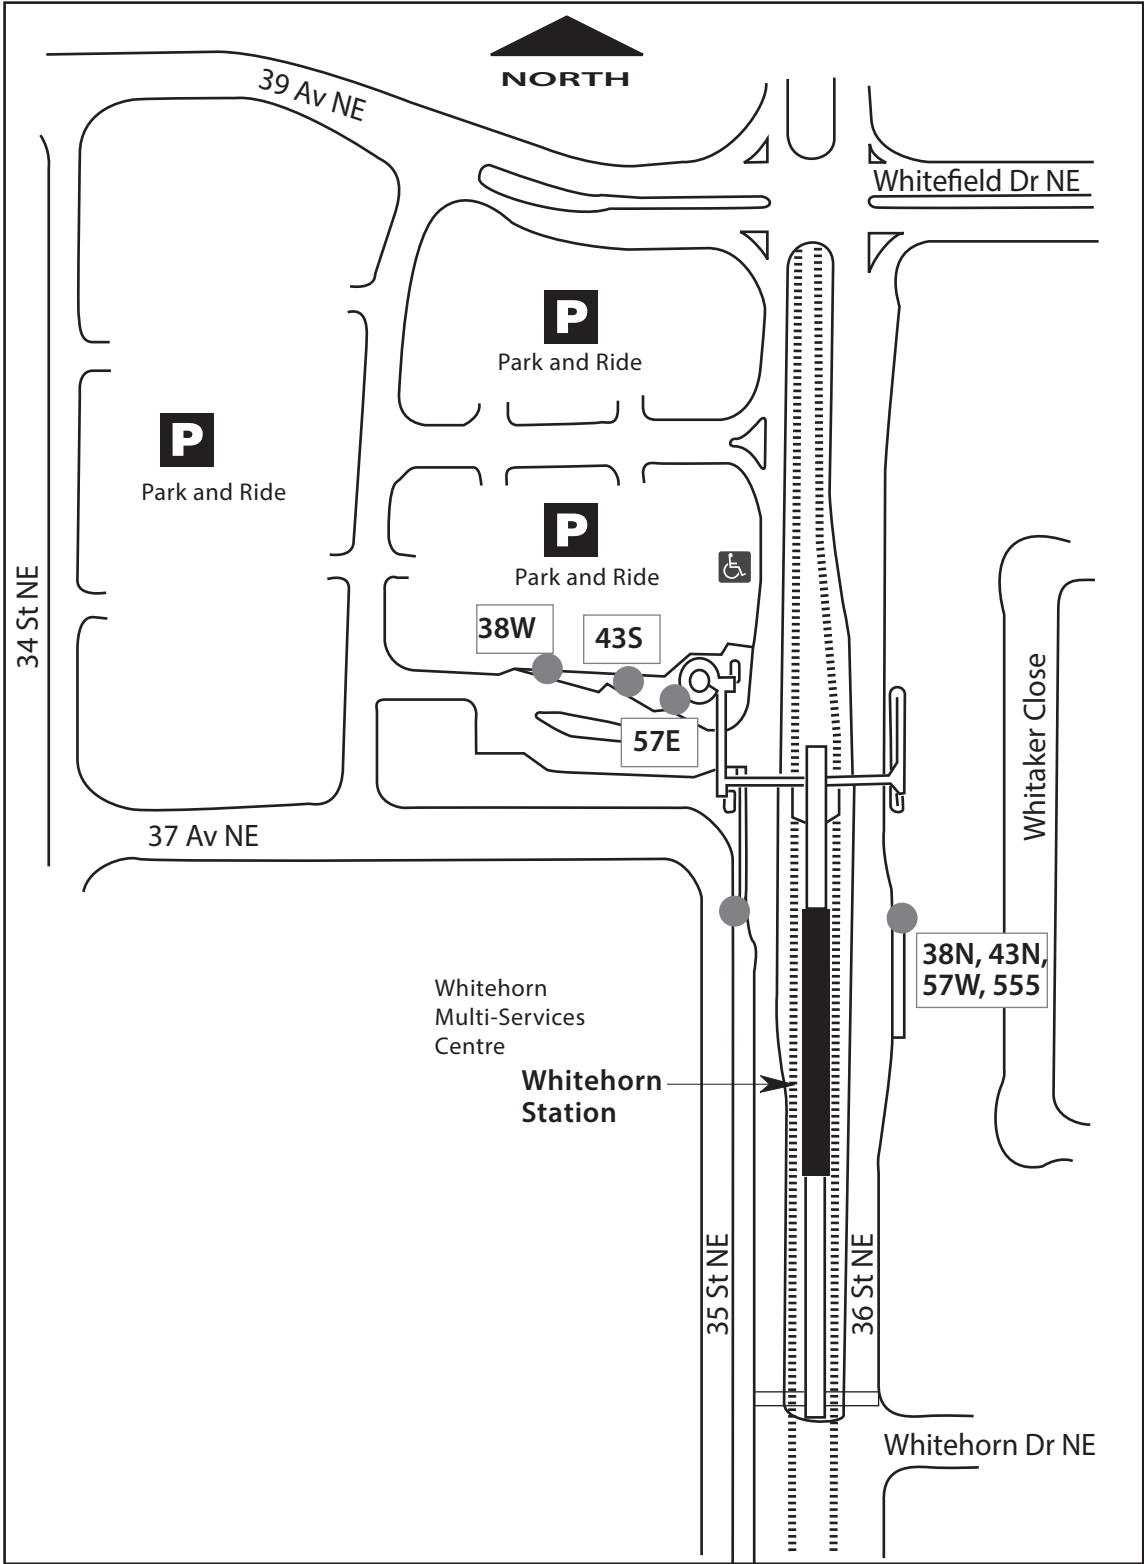

# Whitehorn Station

38W – Brentwood  
 38N – Temple  
 57E – Monterey Park

57W – McCall Way  
 43S – Chinook  
 43N – McKnight-Westwinds

555 – Dashmesh Centre