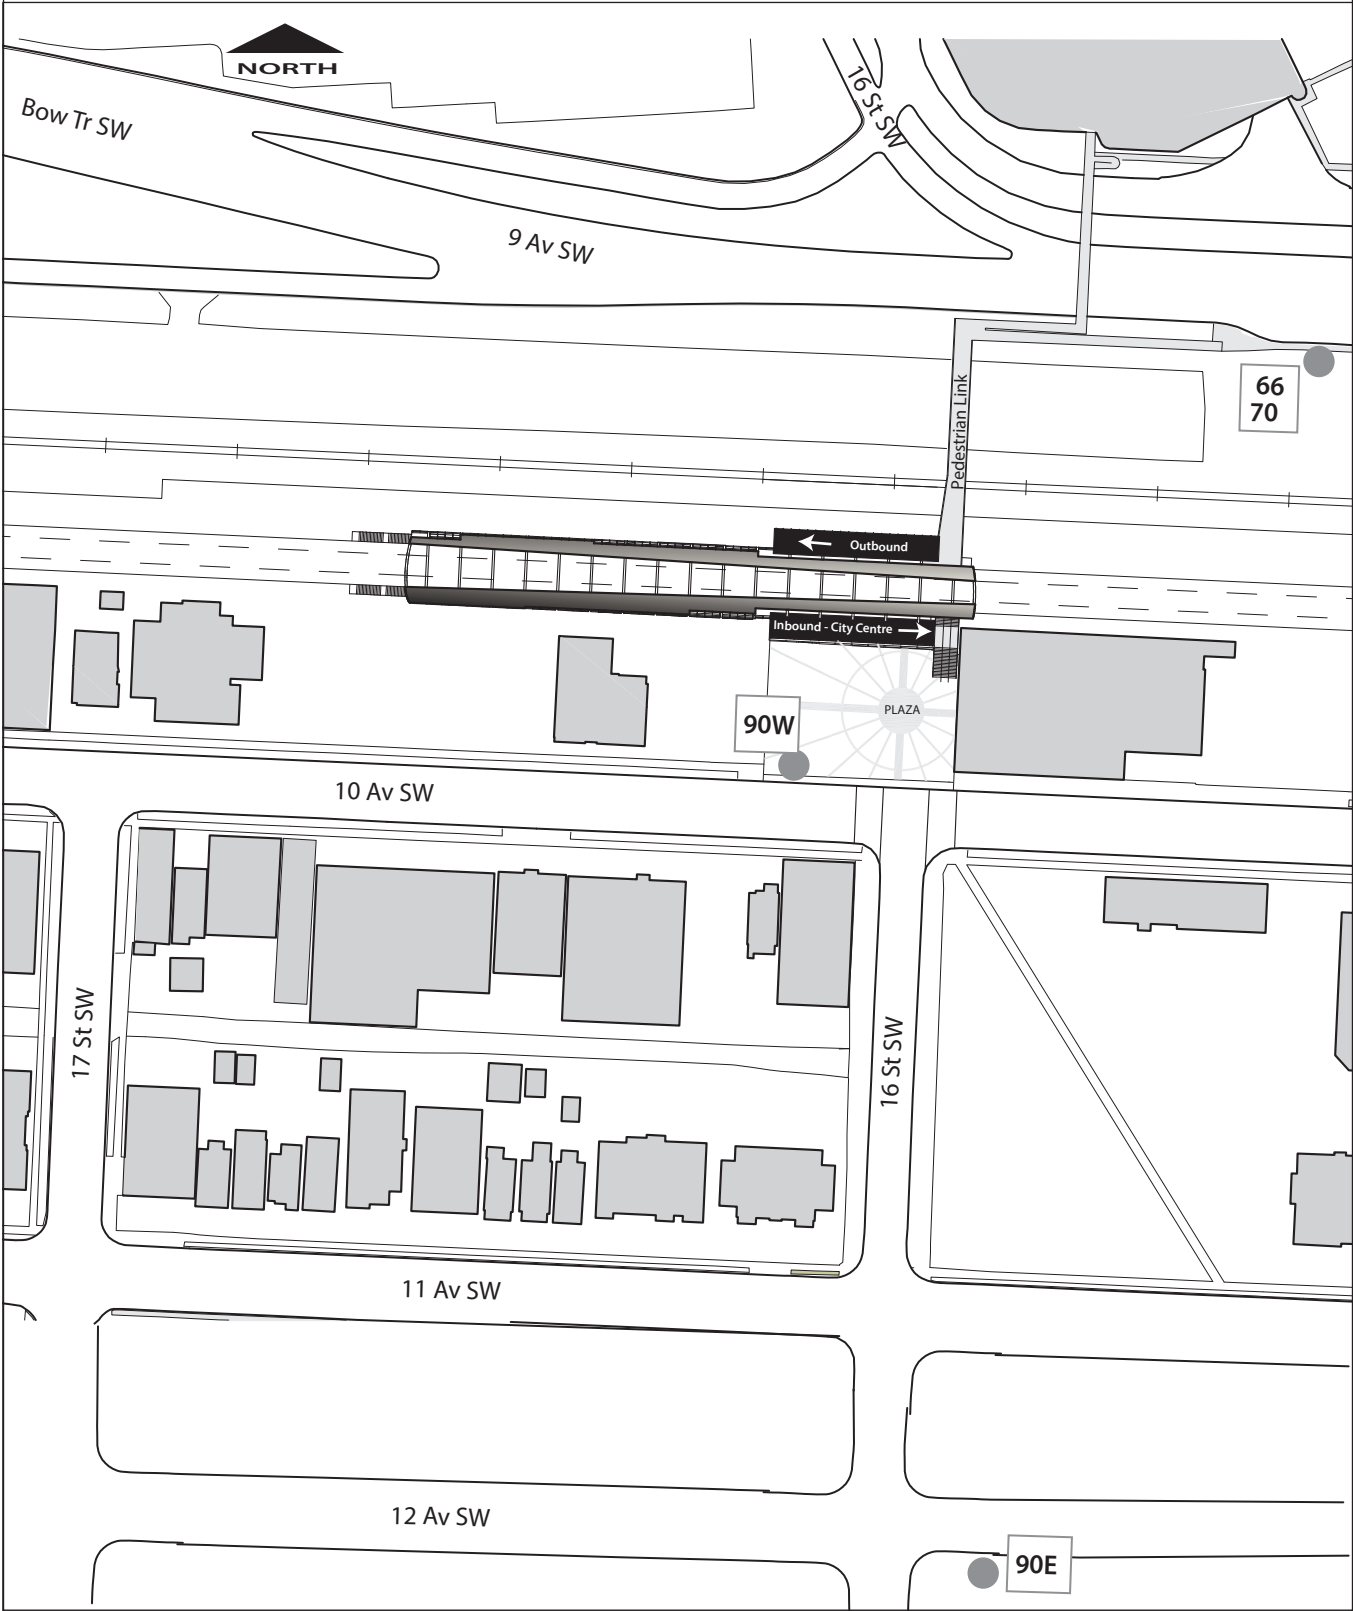

Sunalta Station

66 – Lakeview (Kerby Station)
 90E – Bridgeland

90W – University of Calgary
 70 – Downtown