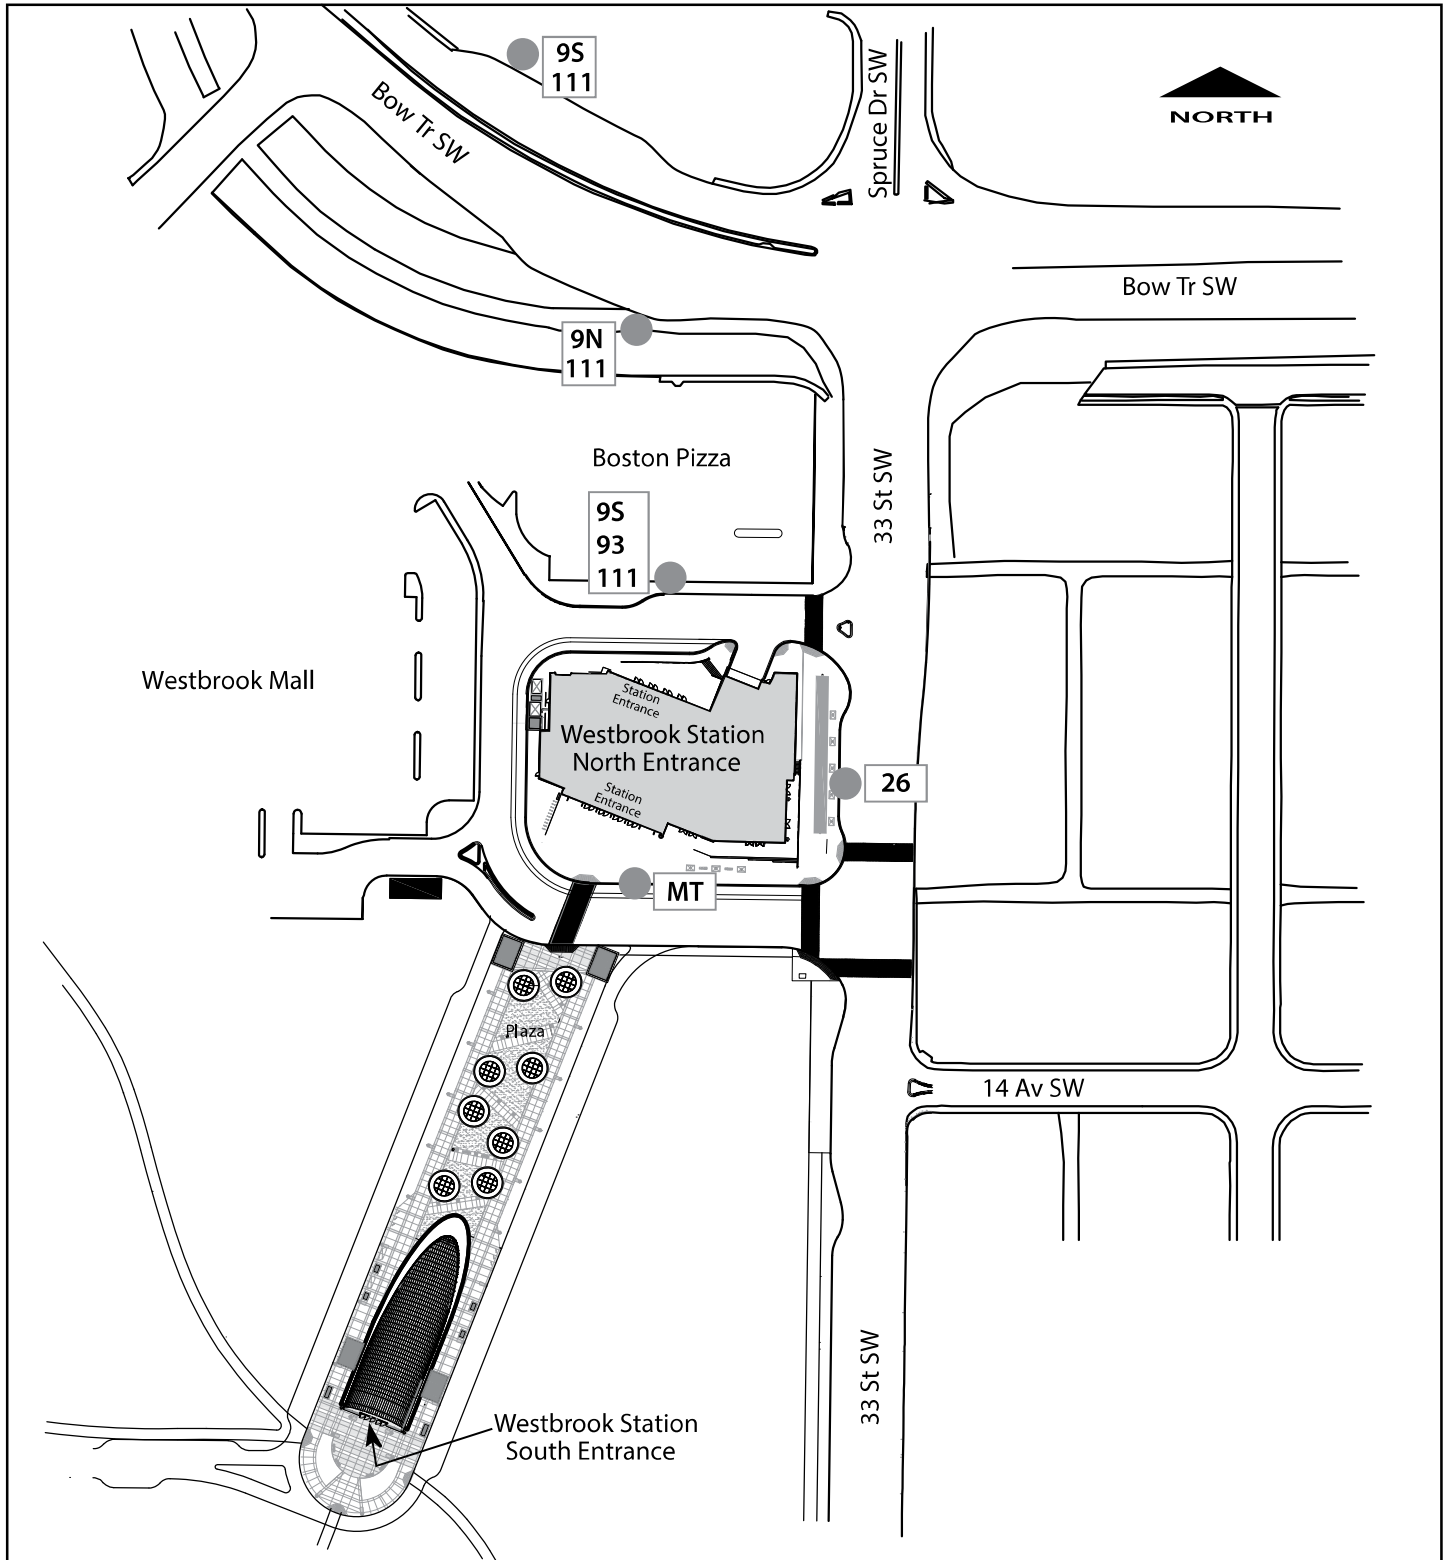

Westbrook Station

9N – Dalhousie Station
9S – Chinook Station
26 – Sarcee Trail Crosstown

93 – Wildwood/Westhills Centre/Coach Hill
111 – Old Banff Coach Road
MT – MAX Teal MRU/Heritage Station/
Douglas Glen