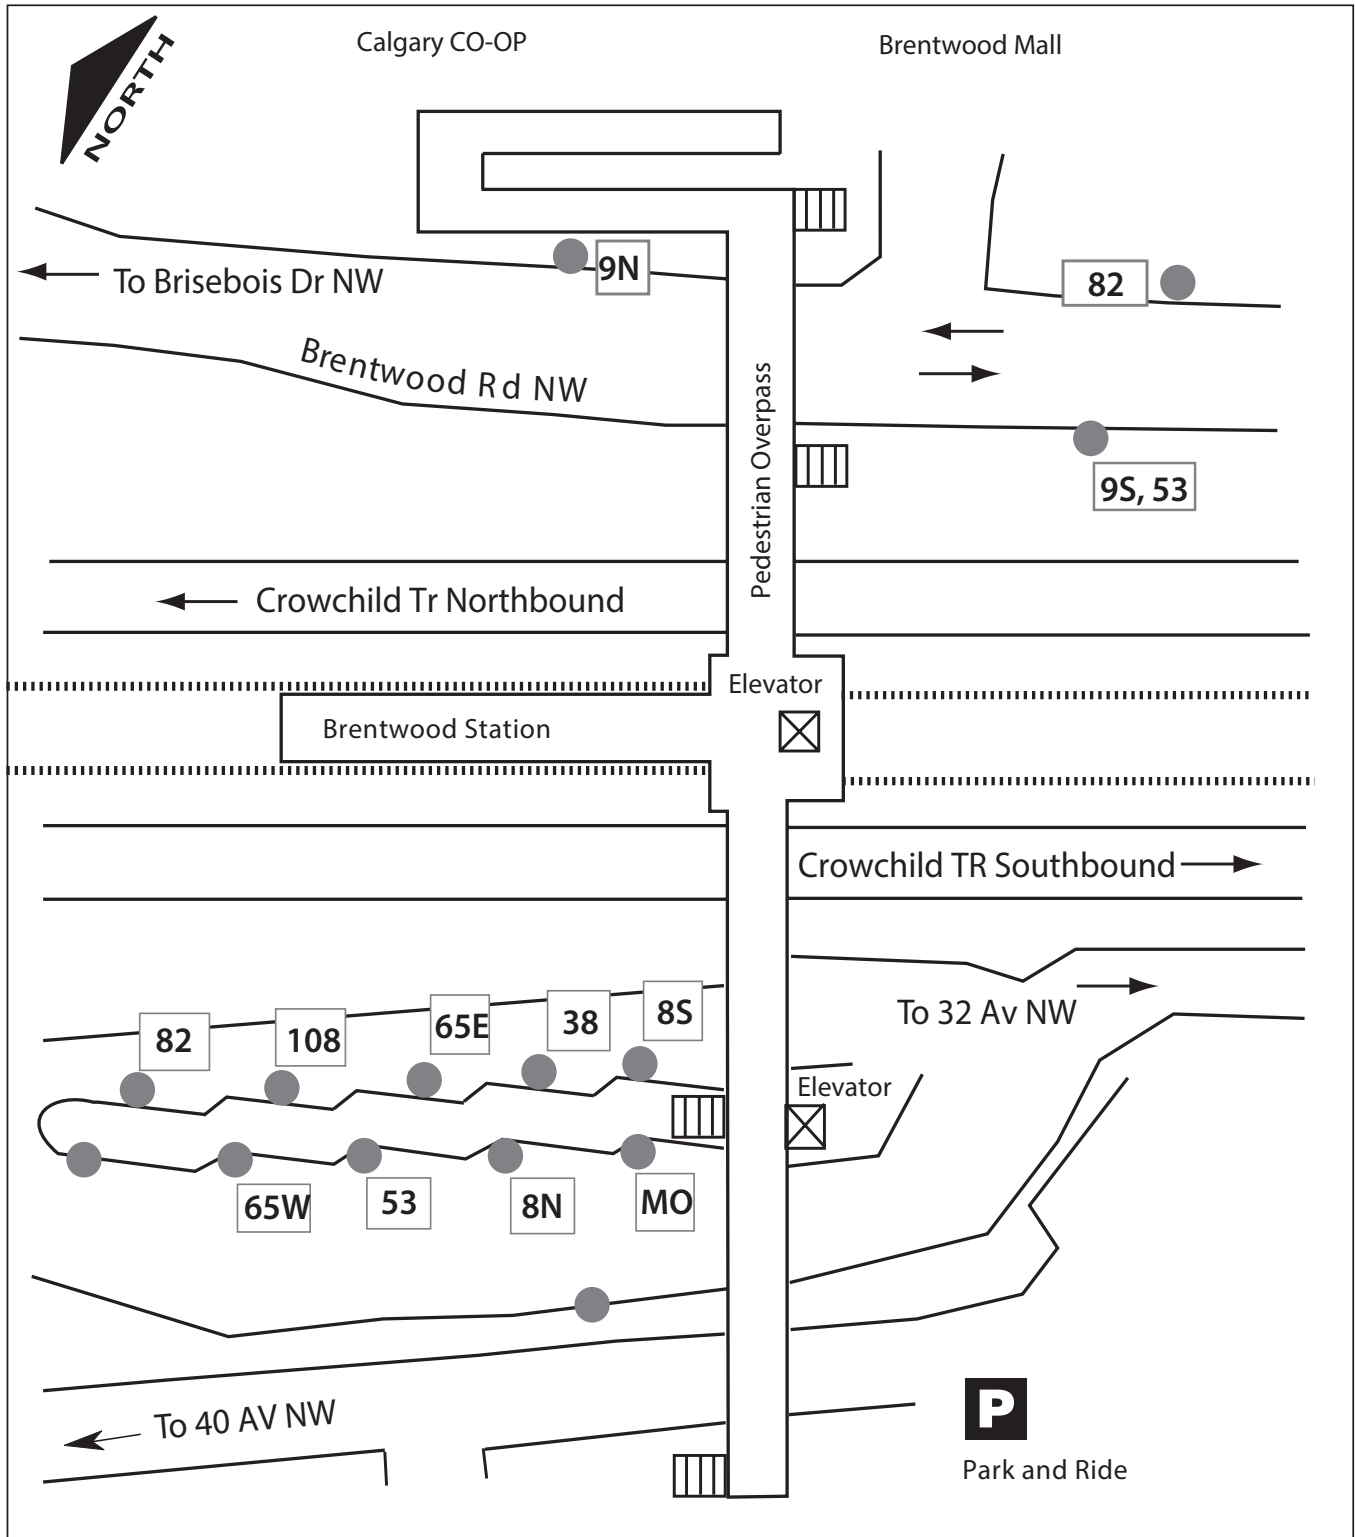

Brentwood Station

- | | | | | | |
|----|----------------------------|-----|-----------------------|-----|----------------|
| 8N | - North Pointe | 9S | - Chinook | 82 | - Nolan Hill |
| 8S | - Foothills Medical Centre | 53 | - Greenwood/Brentwood | 108 | - Valley Ridge |
| 9N | - Dalhousie | 65W | - Market Mall | | |
| MO | - MAX Orange Saddletowne | 65E | - Downtown West | | |