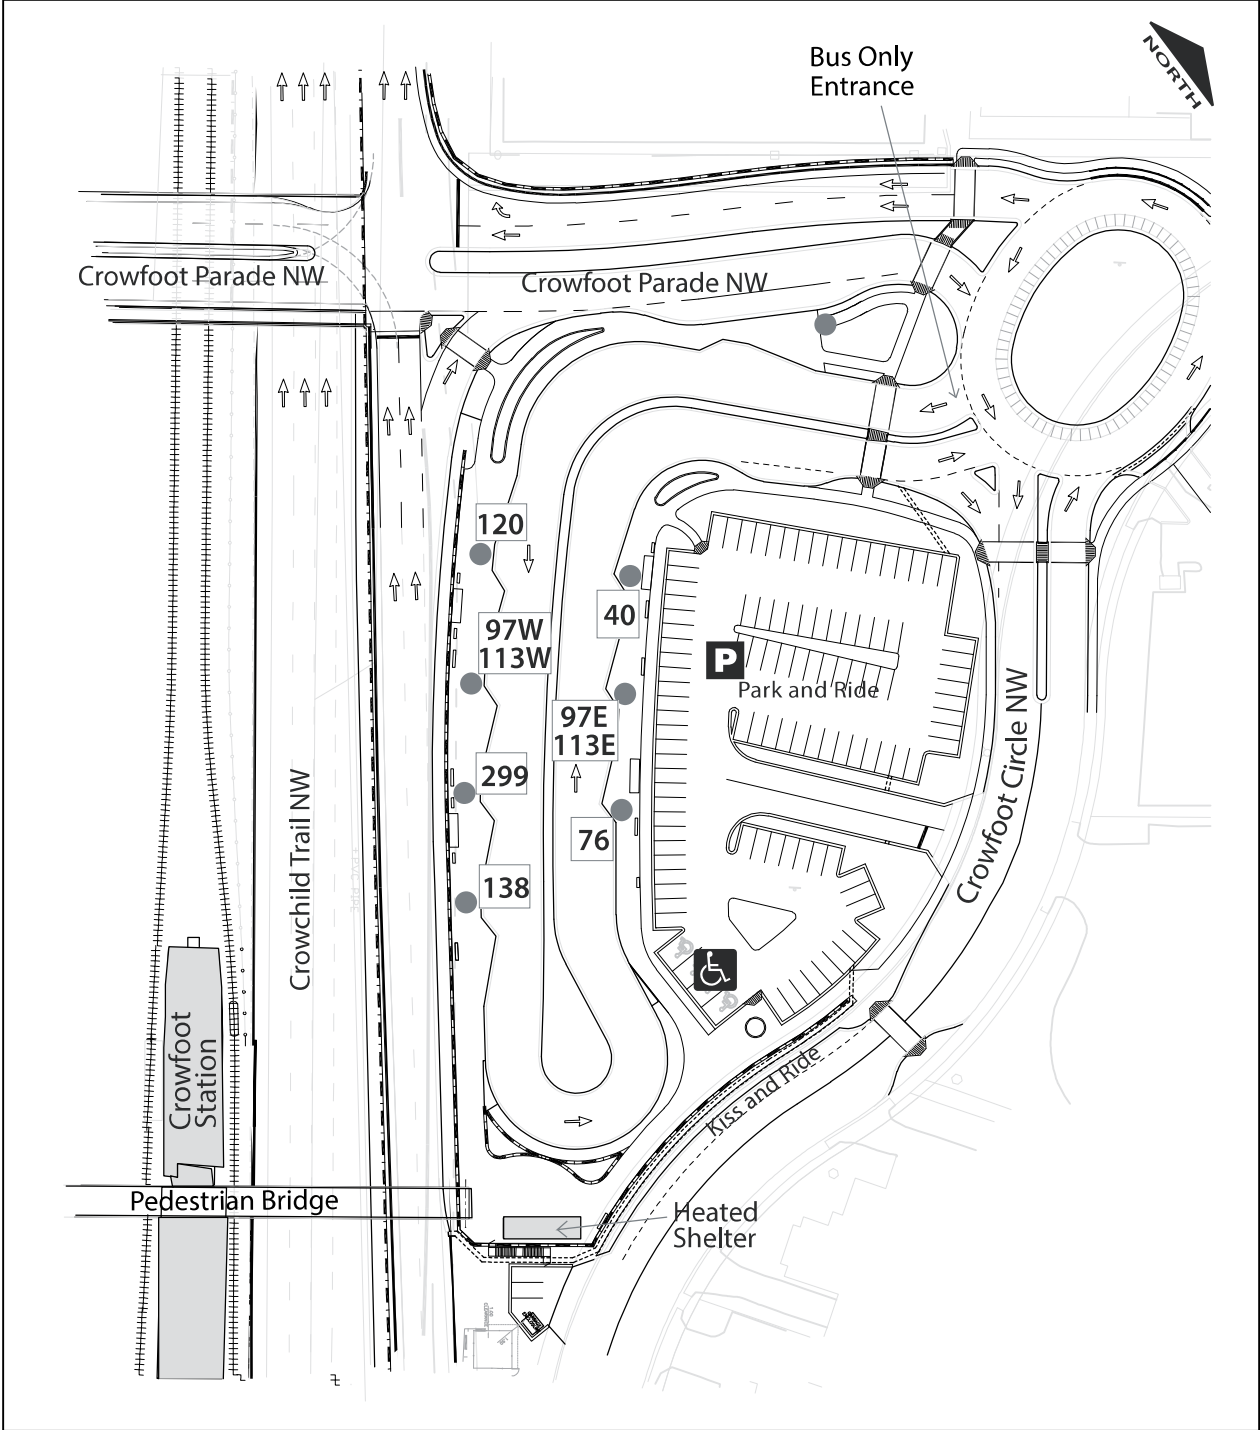

Crowfoot Station

- 40 – Crowfoot/North Hill
- 76 – Hawkwood
- 97E – South Ranchlands
- 97W – Scenic Acres
- 113E – North Ranchlands
- 113W – Scenic Acres
- 120 – Silver Springs
- 138 – Citadel
- 299 – Arbour Lake