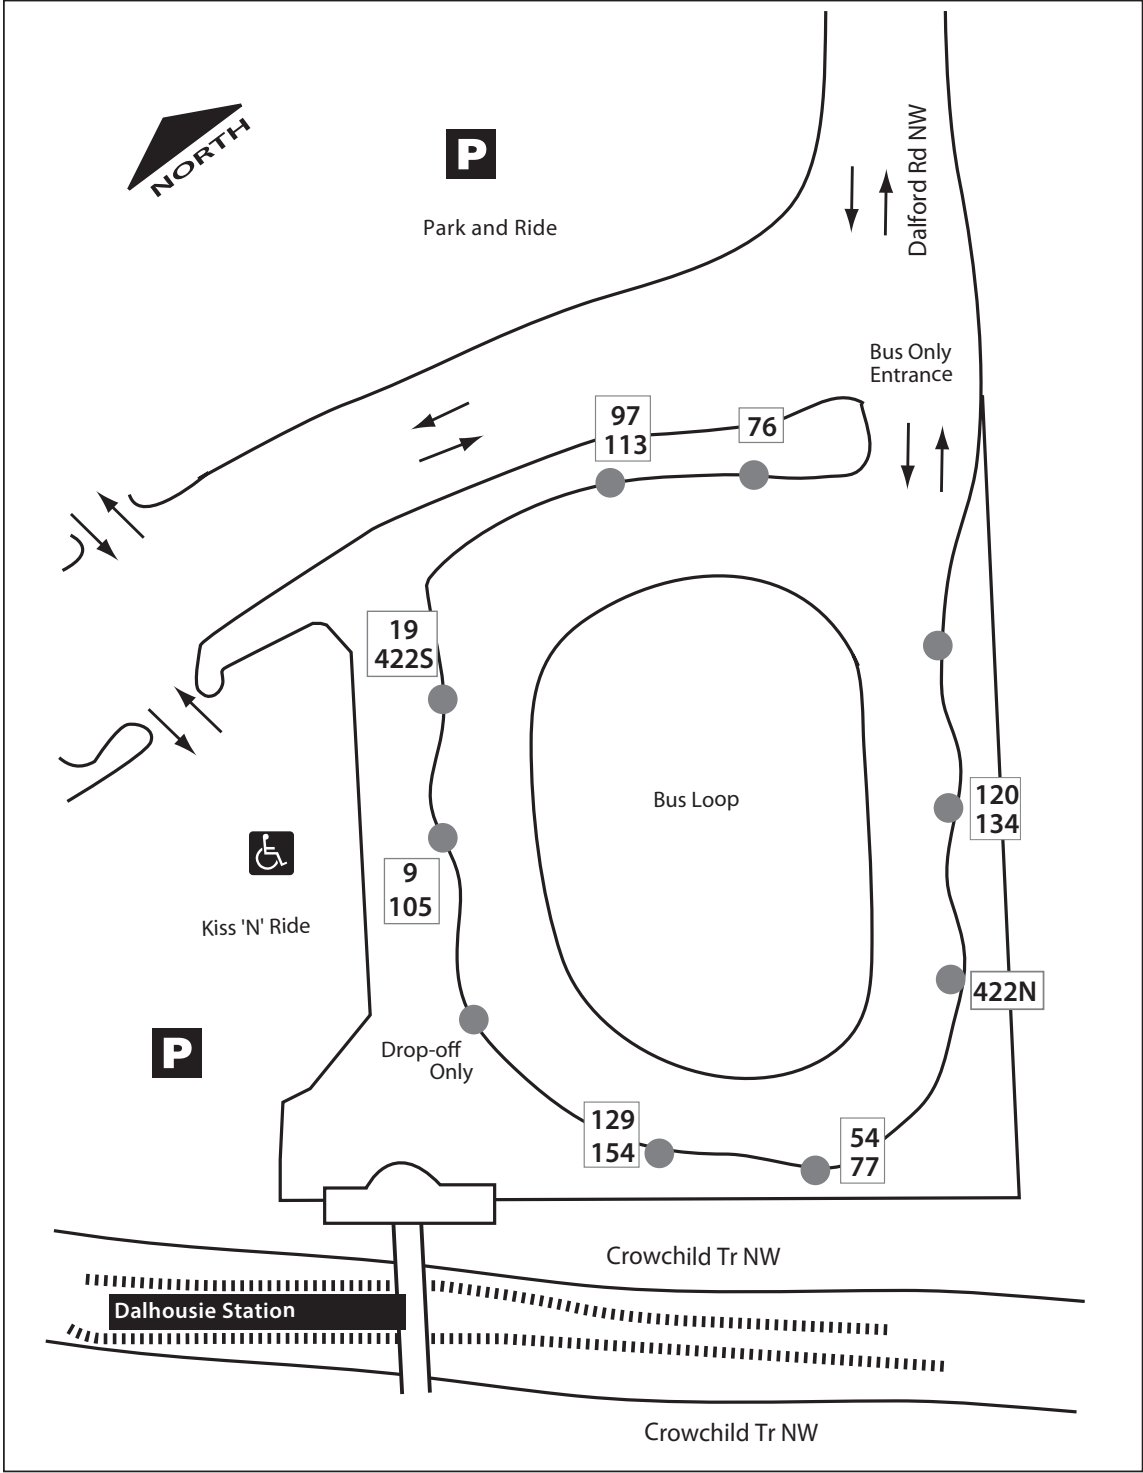

# Dalhousie Station

- |                 |                        |                     |
|-----------------|------------------------|---------------------|
| 9 – Chinook     | 97 – South Ranchlands  | 134 – Rockland Park |
| 19 – Sunridge   | 105 – Lions Park       | 154 – Hamptons      |
| 54 – Edgevalley | 113 – North Ranchlands | 422N – Dalhousie    |
| 76 – Hawkwood   | 120 – Silver Springs   | 422S – Montgomery   |
| 77 – Edgemont   | 129 – Sage Hill        |                     |