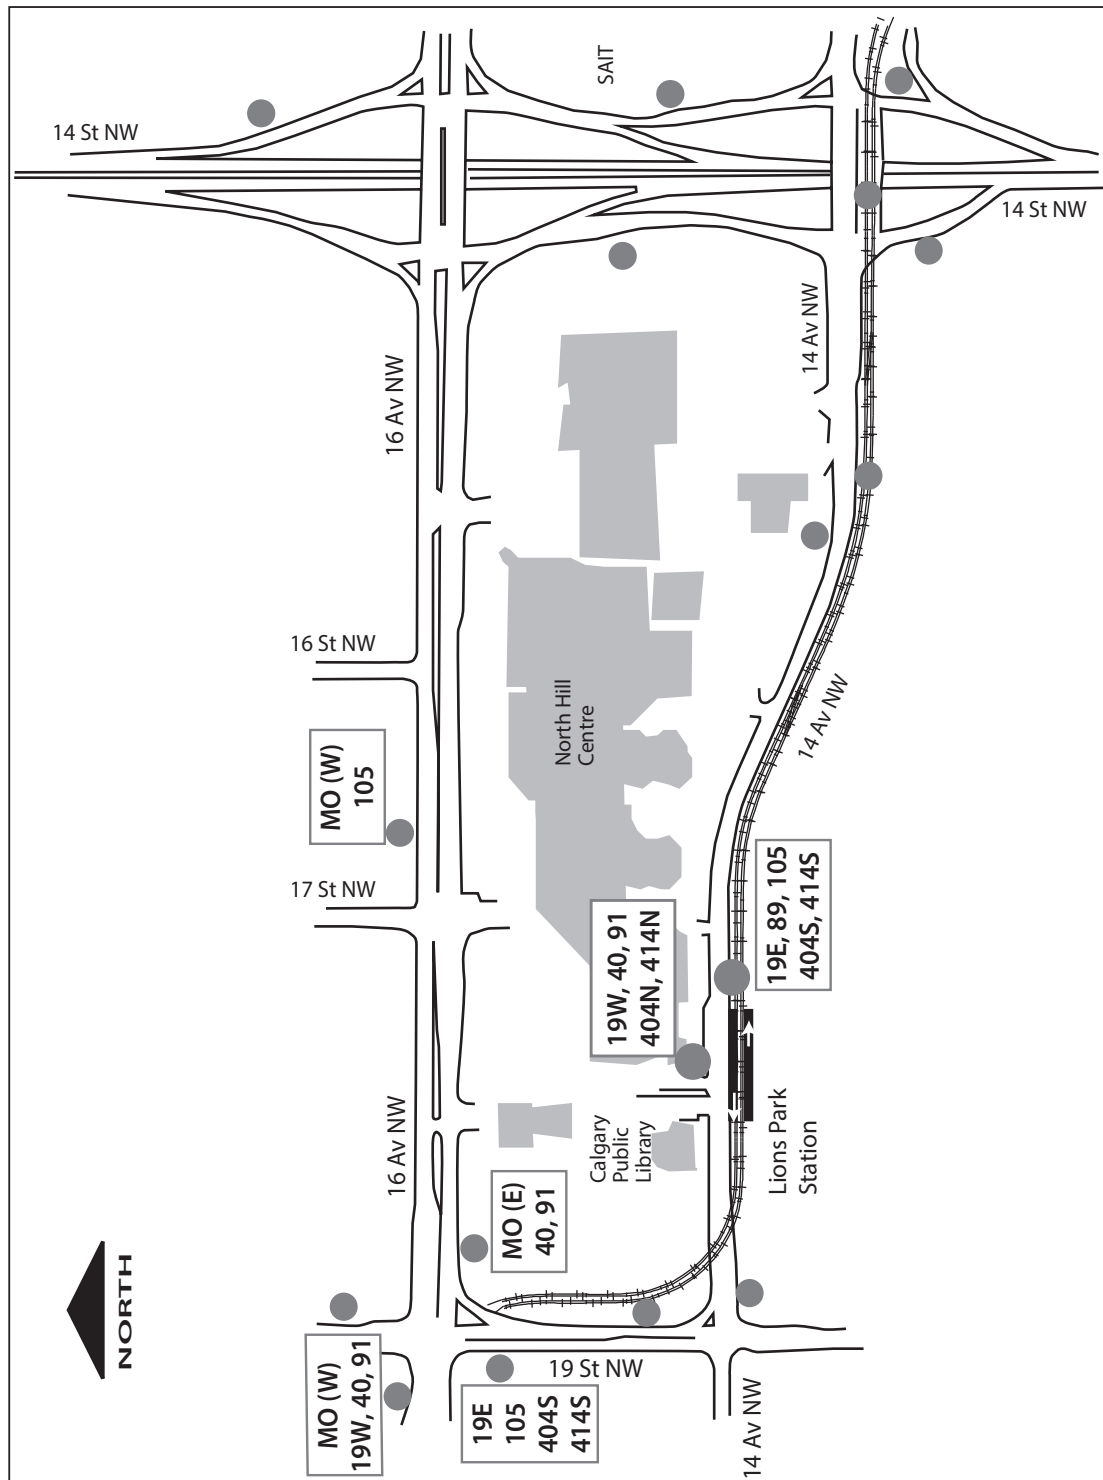

Lions Park Station

- | | |
|--------------------------------|-------------------------------|
| 19W - Dalhousie | 91 - Foothills Medical Centre |
| 19E - Sunridge | 105 - Dalhousie |
| 40 - Crowfoot | 404N - Briar Hill/Mt Pleasant |
| 89 - Sandstone/North Pointe | 404S - West Hillhurst |
| MO(E) - MAX Orange Saddletowne | 414N - North Haven |
| MO(W) - MAX Orange Brentwood | 414S - Bankview |