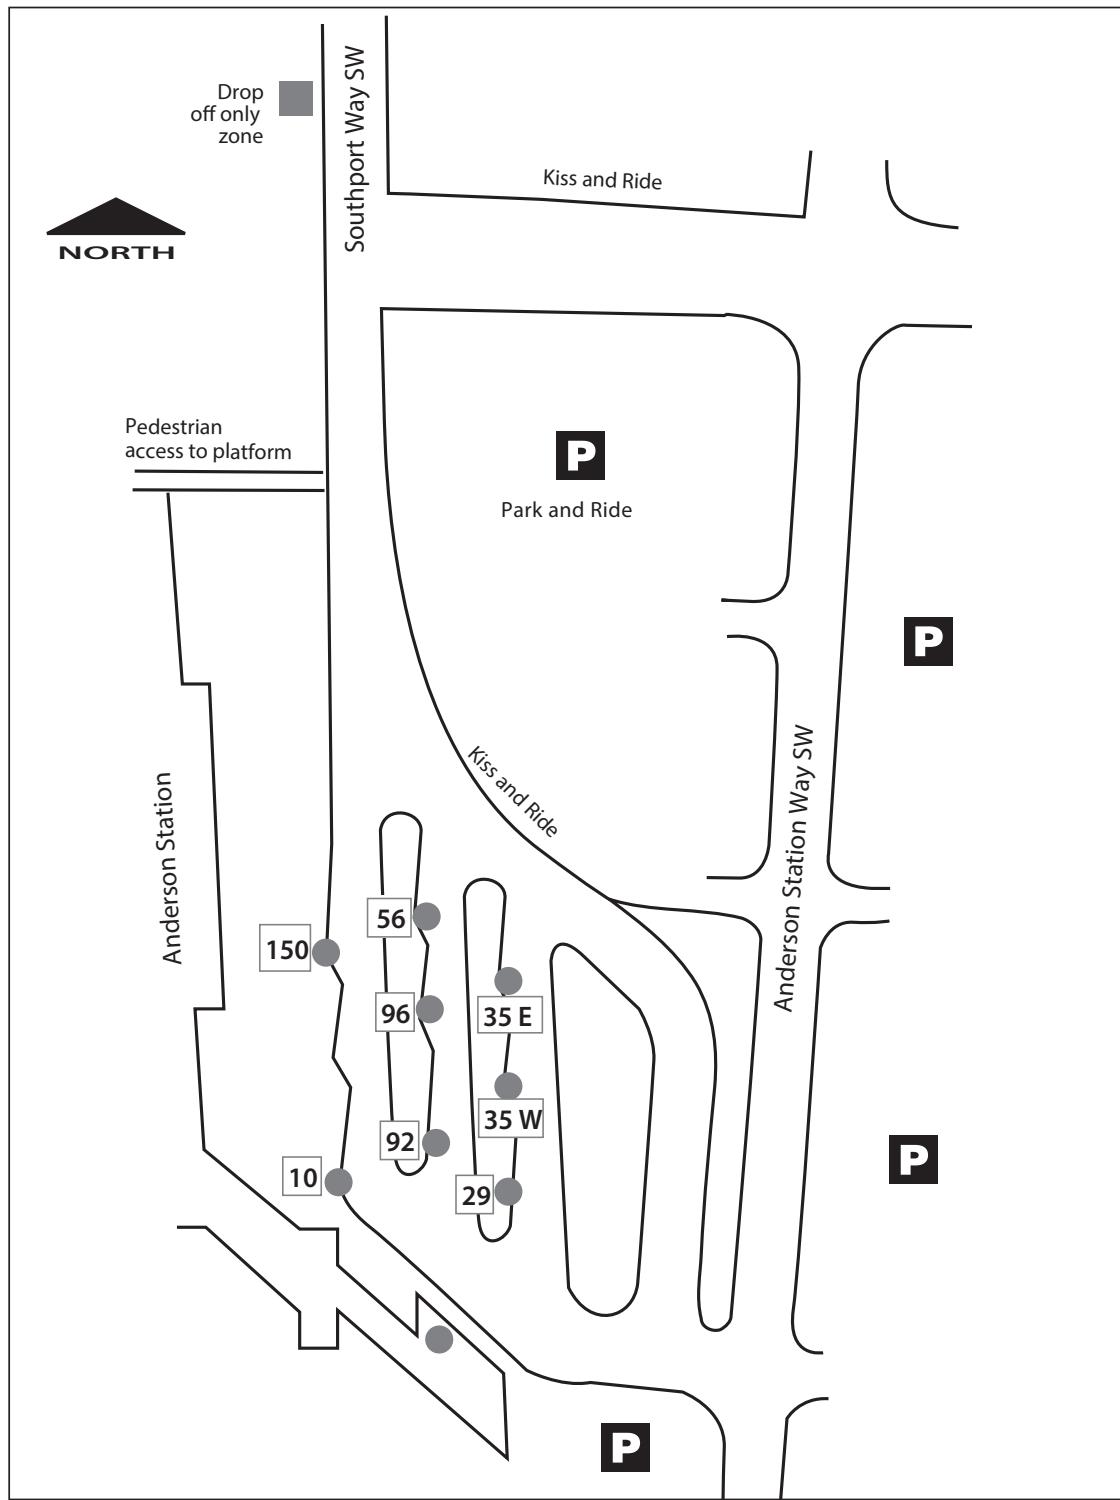

Anderson Station

- | | |
|-------------------------------|---------------------|
| 10 – City Hall/Southcentre | 92 – McKenzie Towne |
| 29 – Queensland | 96 – McKenzie |
| 35 – Bonavista/Canyon Meadows | 150 – 114 Avenue SE |
| 56 – Woodbine | |