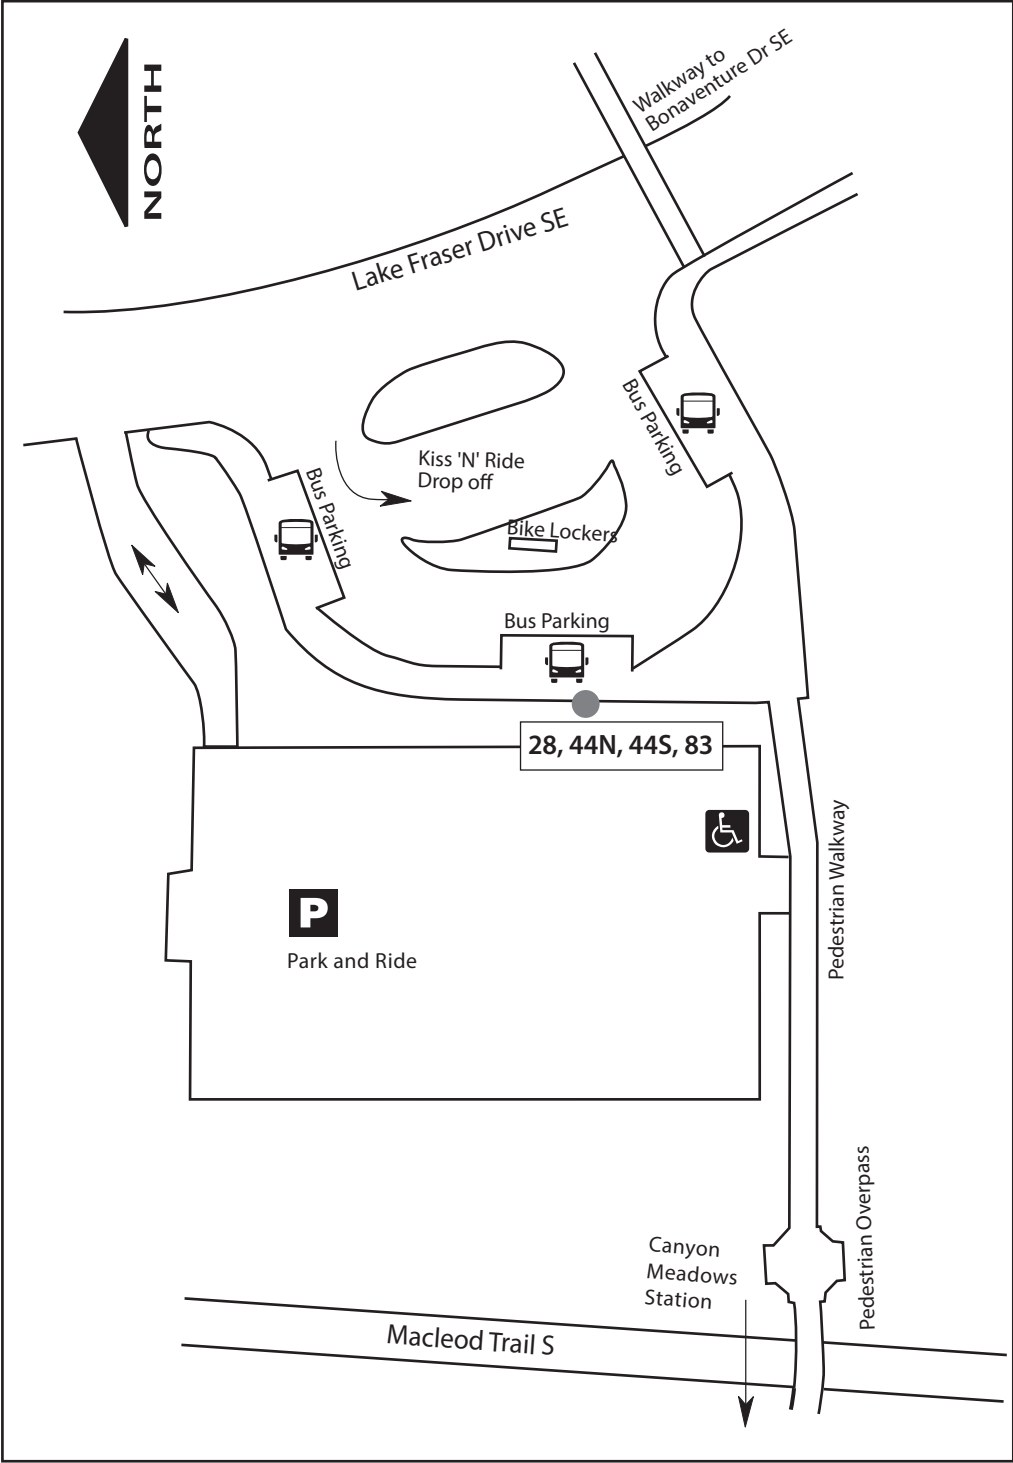

# Canyon Meadows Station

28 – Deer Run  
 44N – Avenida

44S – Deer Ridge  
 83 – Parkland