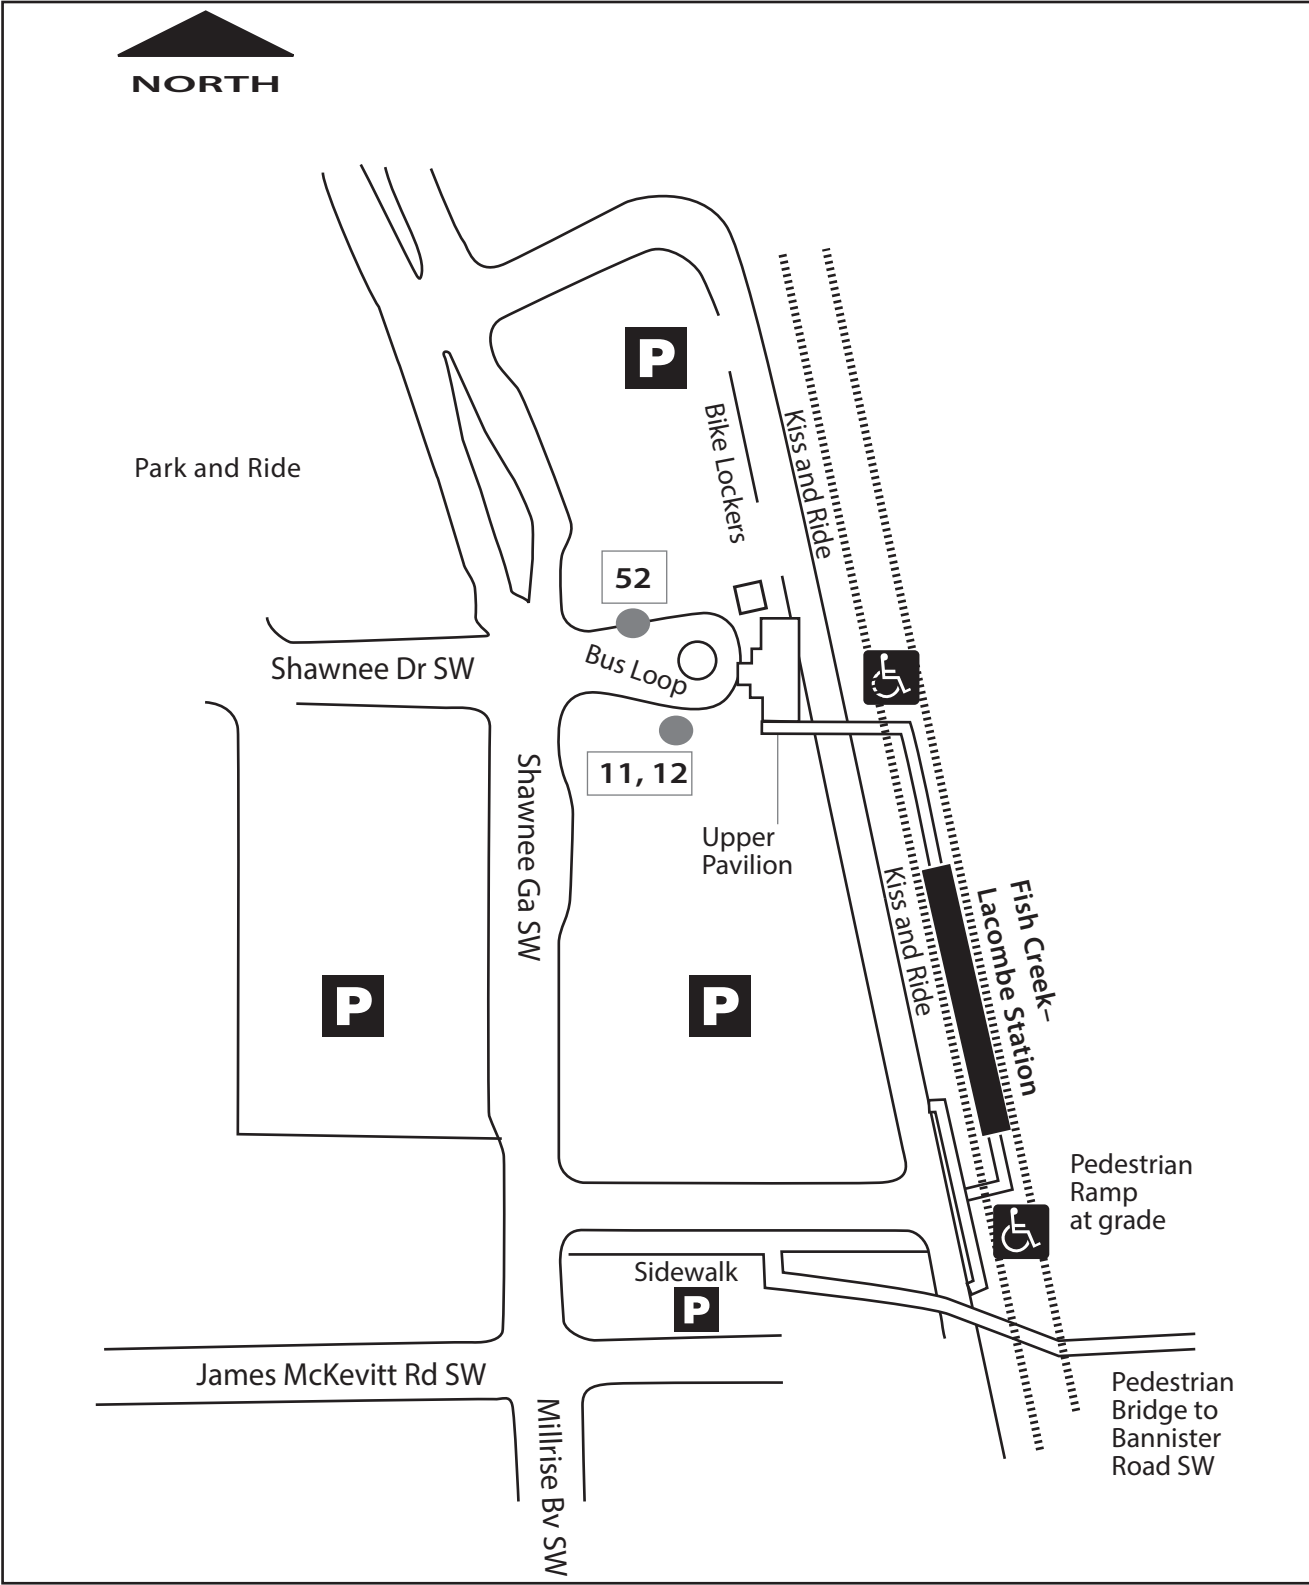

Fish Creek-Lacombe Station

- 11 - Southwest Loop ↻
- 12 - Southwest Loop ↻

52 - Evergreen/Somerset