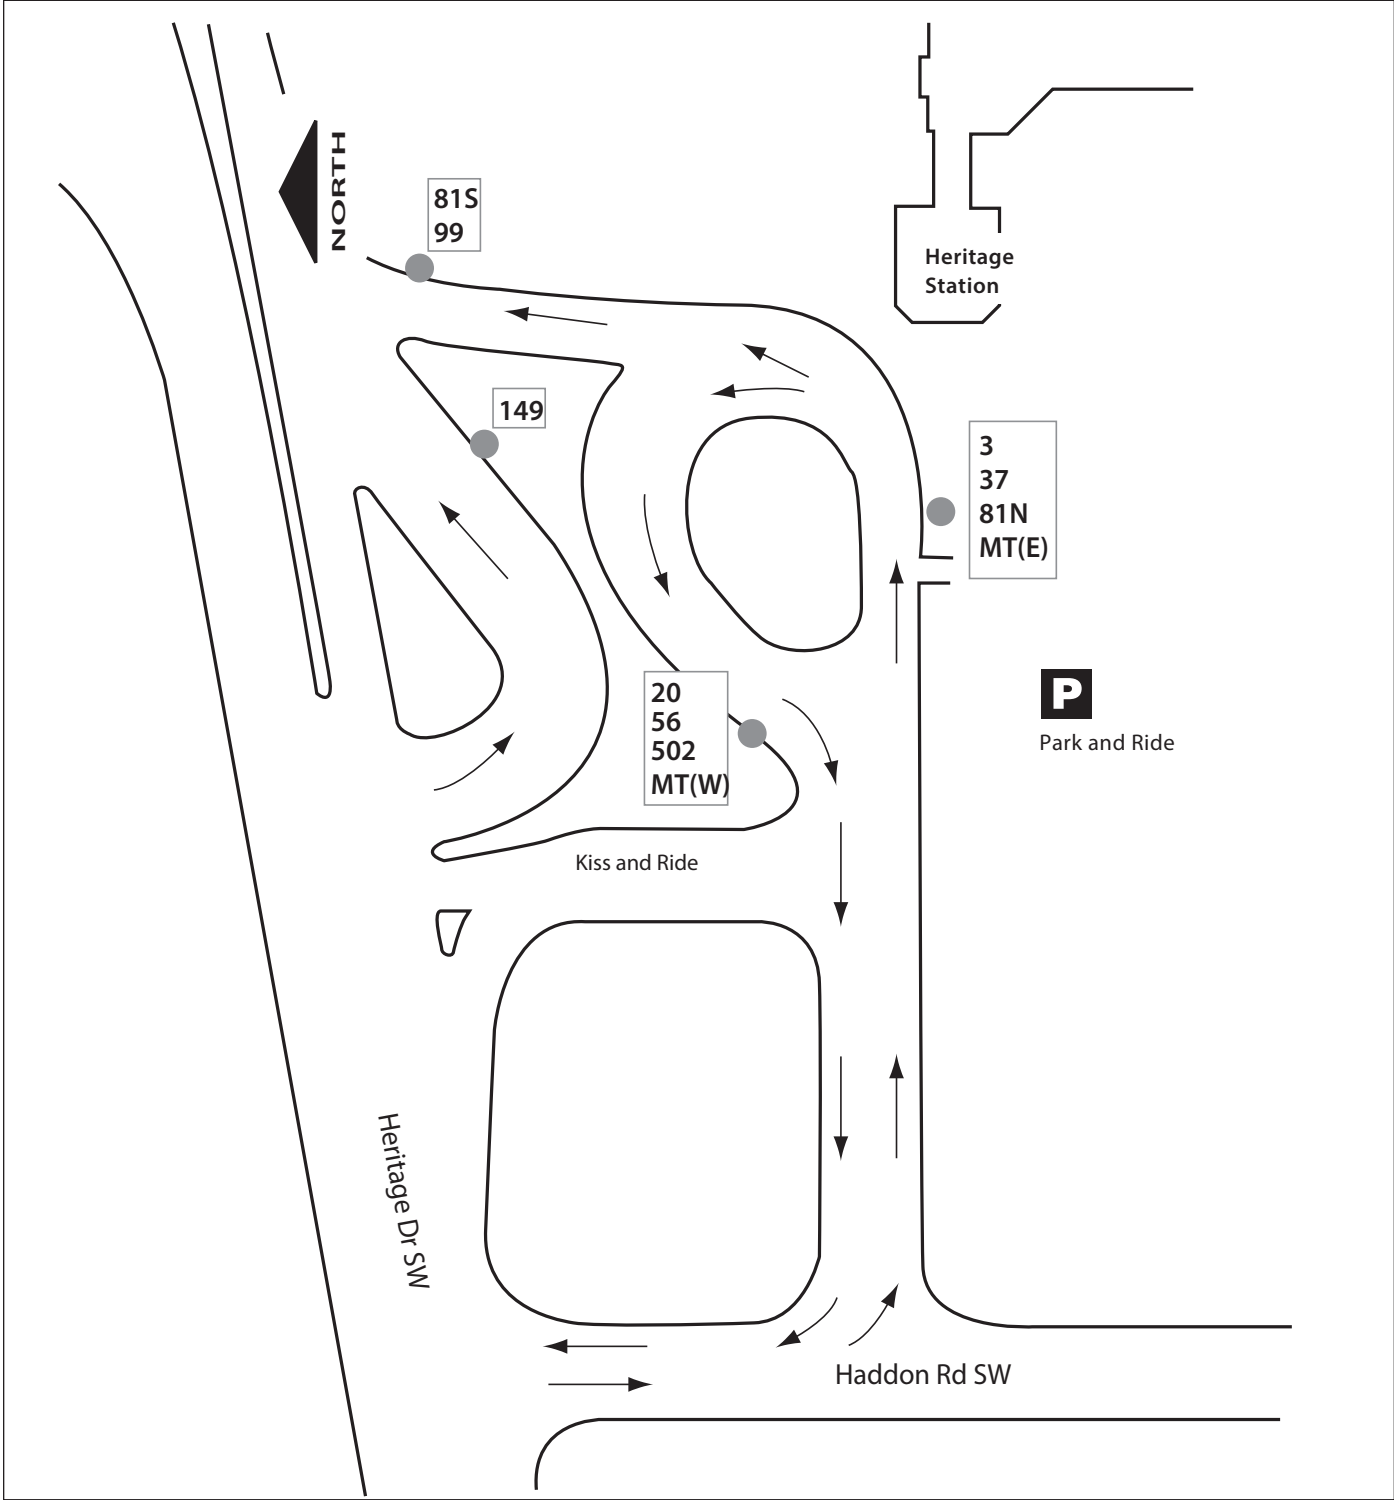

Heritage Station

- | | | |
|------------------------------------|---------------------|--------------------------------|
| MT(E) – MAX Teal (To Douglas Glen) | 37 – Canyon Meadows | 99 – Acadia/Oakridge |
| MT(W)– MAX Teal (To Westbrook) | 56 – Woodbine | 149 – Point Trotter Industrial |
| 3 – Sandstone | 81N – Chinook | 502 – Heritage Park |
| 20 – Northmount | 81S – Southland | |