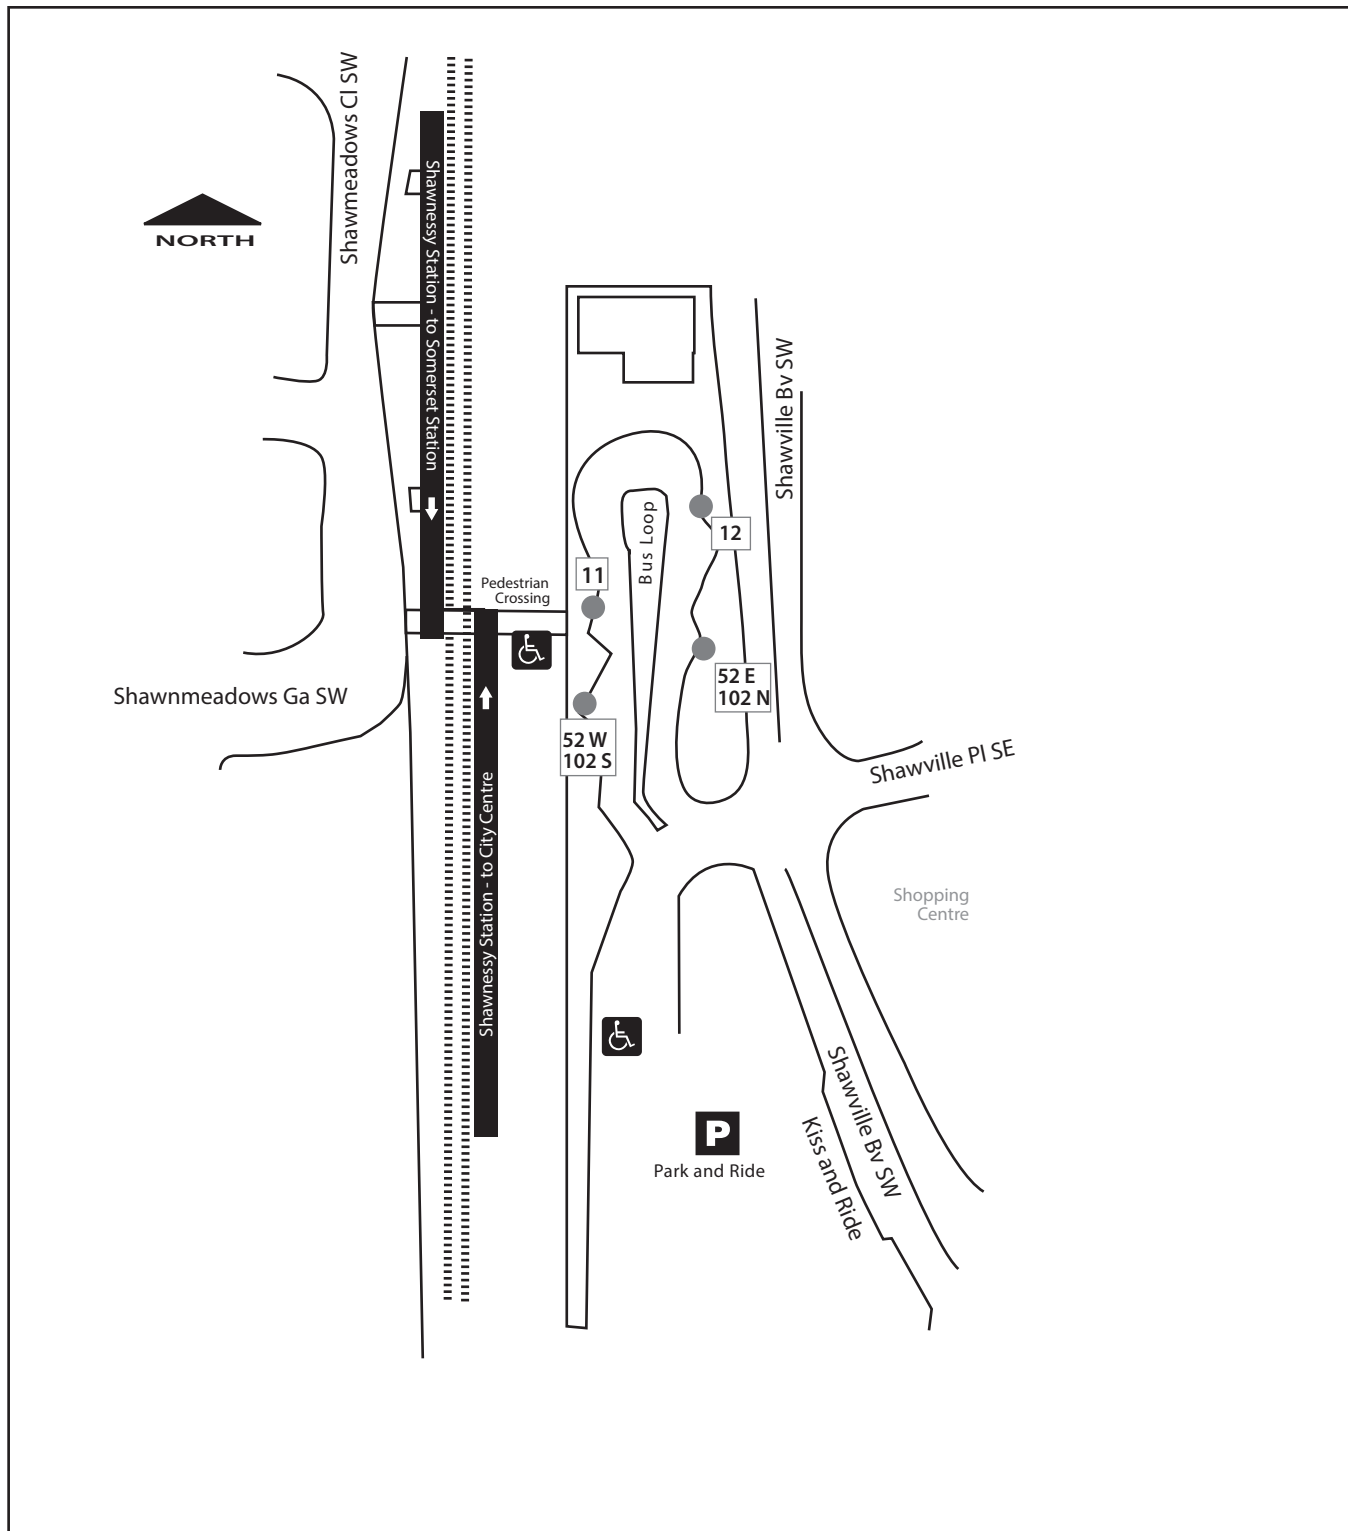

Shawnessy Station

- | | |
|---------------------|------------------|
| 11 – Southwest Loop | 52W – Evergreen |
| 12 – Southwest Loop | 102S – Silverado |
| 52E – Somerset | 102N – Millrise |