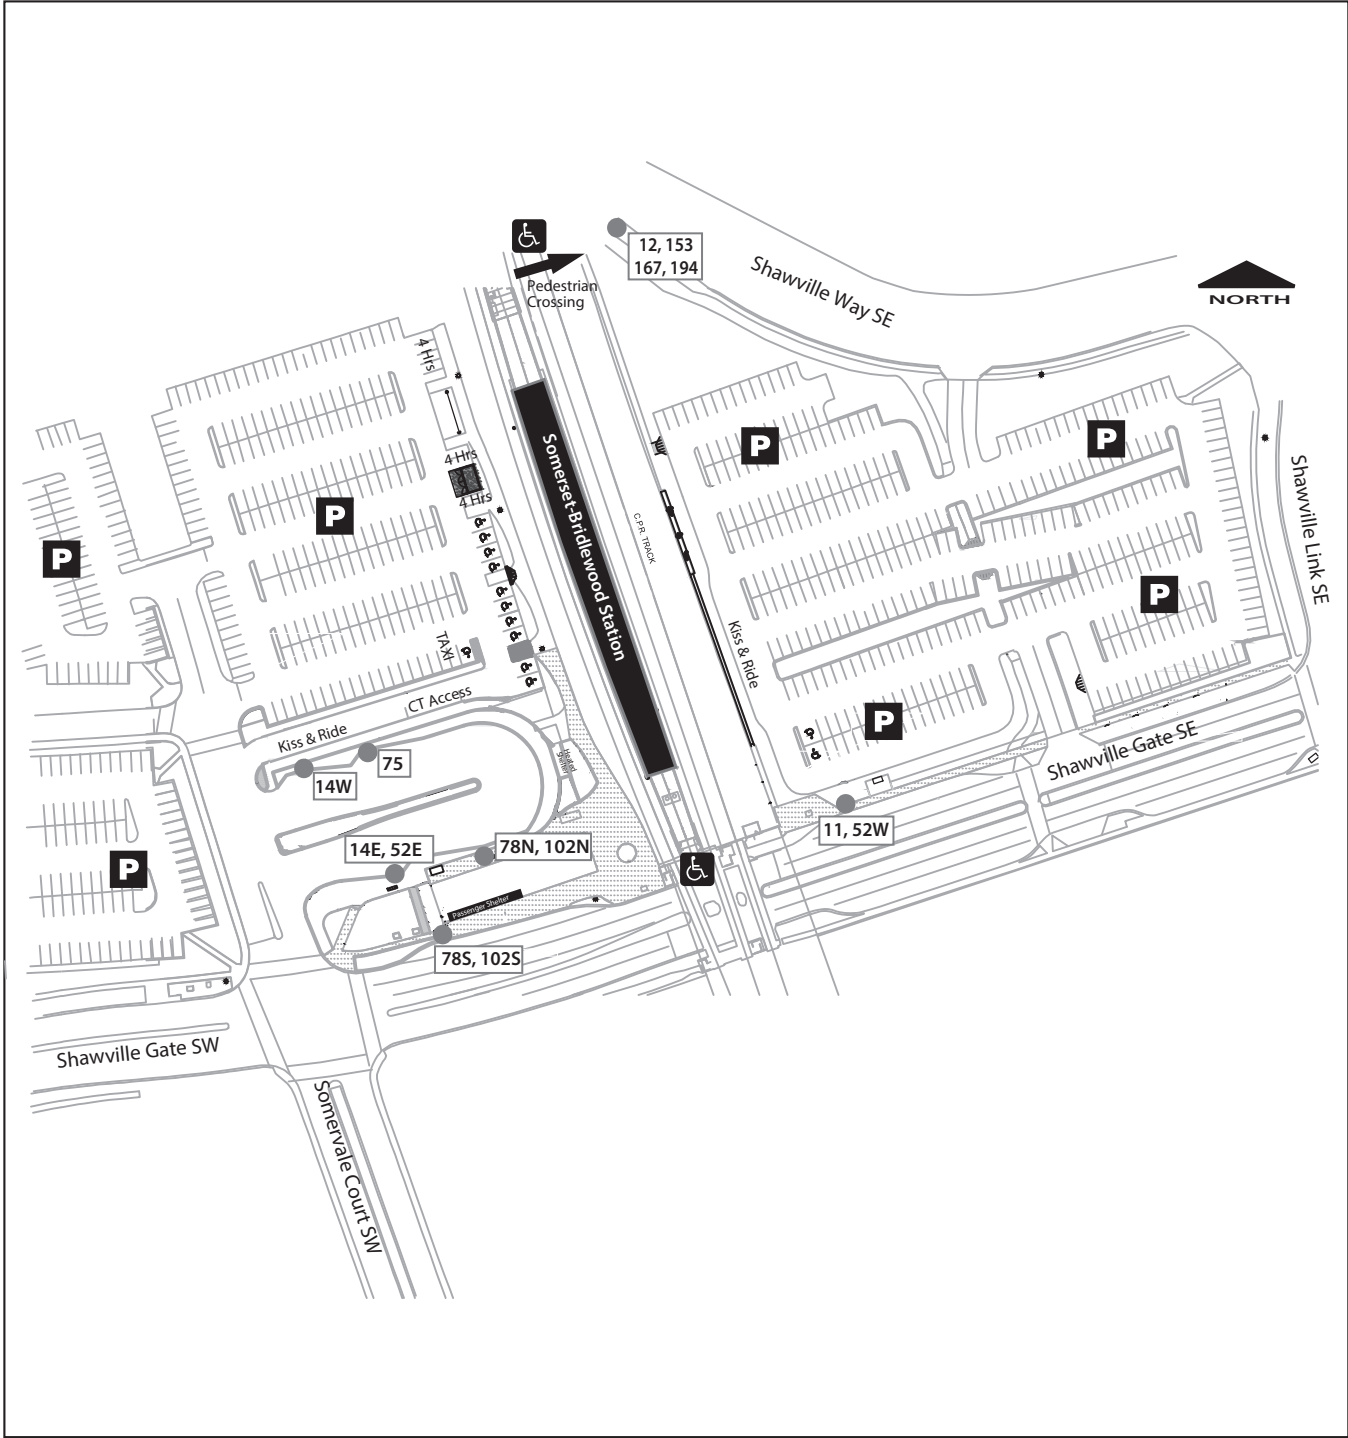

Somerset-Bridlewood Station

- | | | | |
|---------------------|-----------------|---------------------|--|
| 11 – Southwest Loop | 52E – Evergreen | 102N – Millrise | 194 – Chaparral Valley/
Wolf Willow |
| 12 – Southwest Loop | 52W – Somerset | 102S – Silverado | |
| 14W – Bridlewood | 75 – Mahogany | 153 – Copperfield | |
| 14E – Cranston | 78N – Sundance | 167 – Walden/Legacy | |