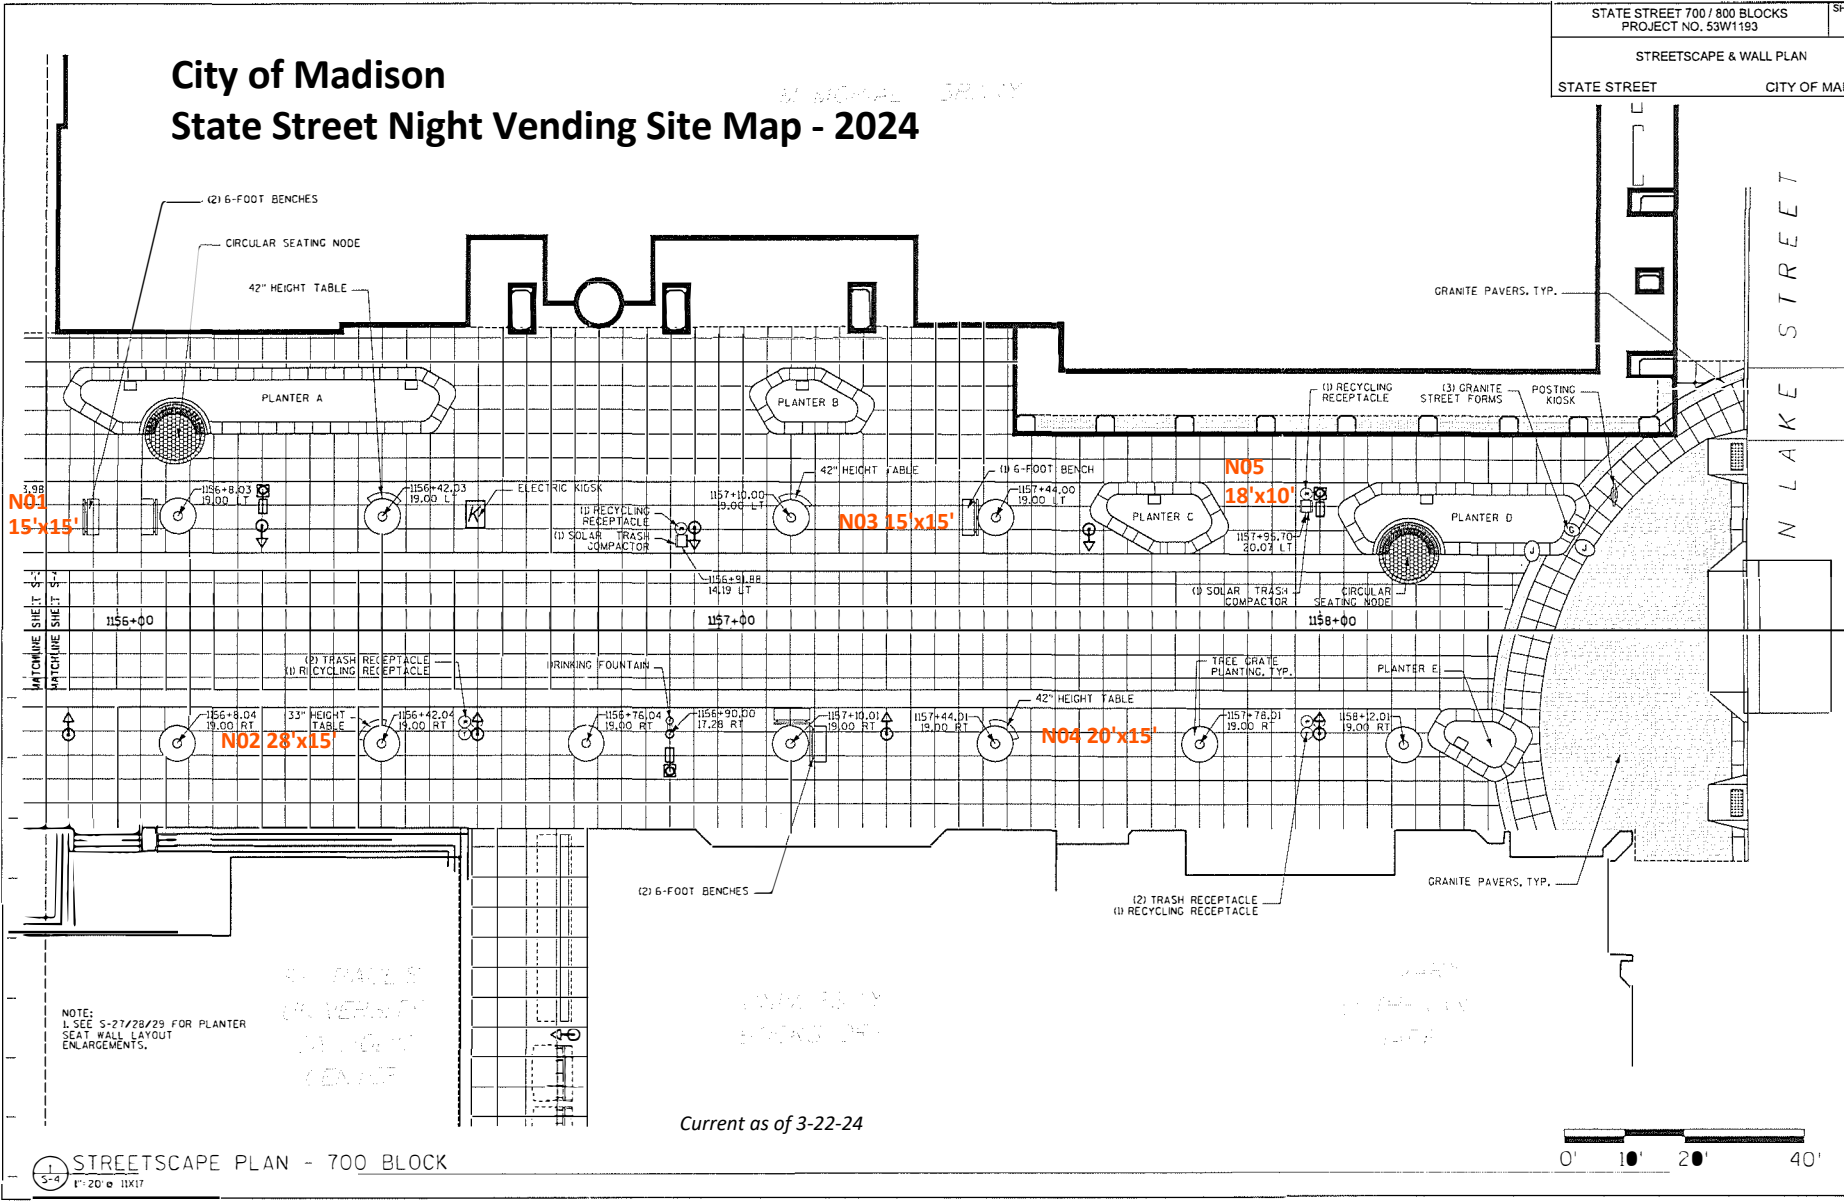

City of Madison State Street Night Vending Site Map - 2024

MADISON, WISCONSIN

PLOT SCALE:

REV. NAME:

REV. DATE:

N LAKE STREET

NOTE:
1. SEE 5-27/28/29 FOR PLANTER
SEAT WALL LAYOUT
ENLARGEMENTS.

Current as of 3-22-24

STREETSCAPE PLAN - 700 BLOCK
1"=20' @ 11X17