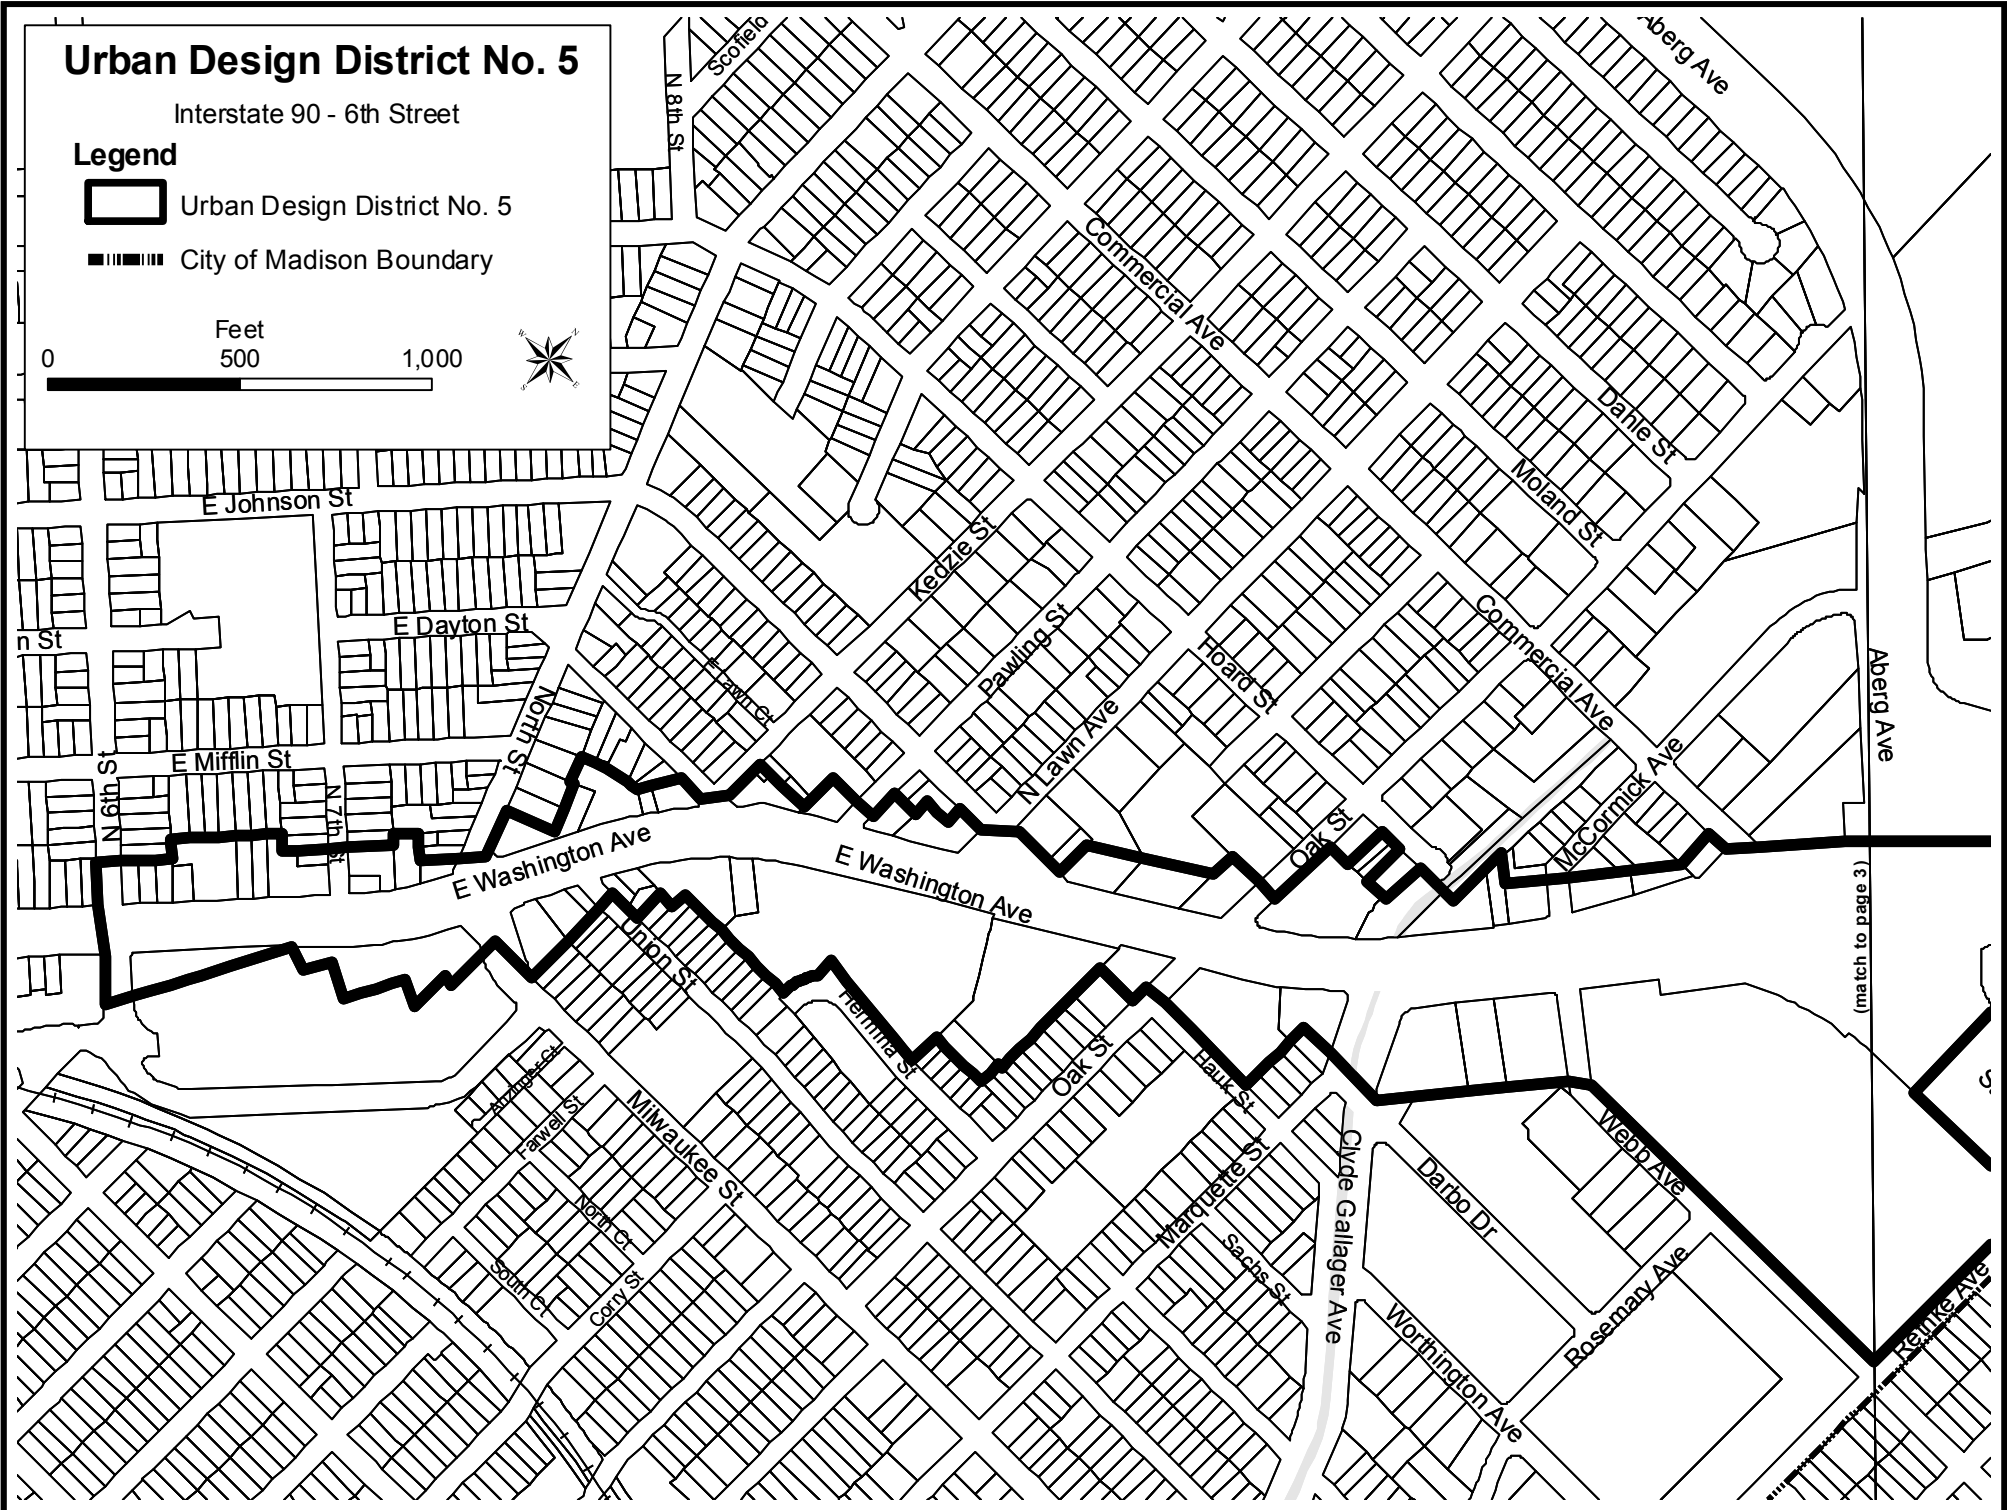

Urban Design District No. 5

Interstate 90 - 6th Street

Legend

Urban Design District No. 5

City of Madison Boundary