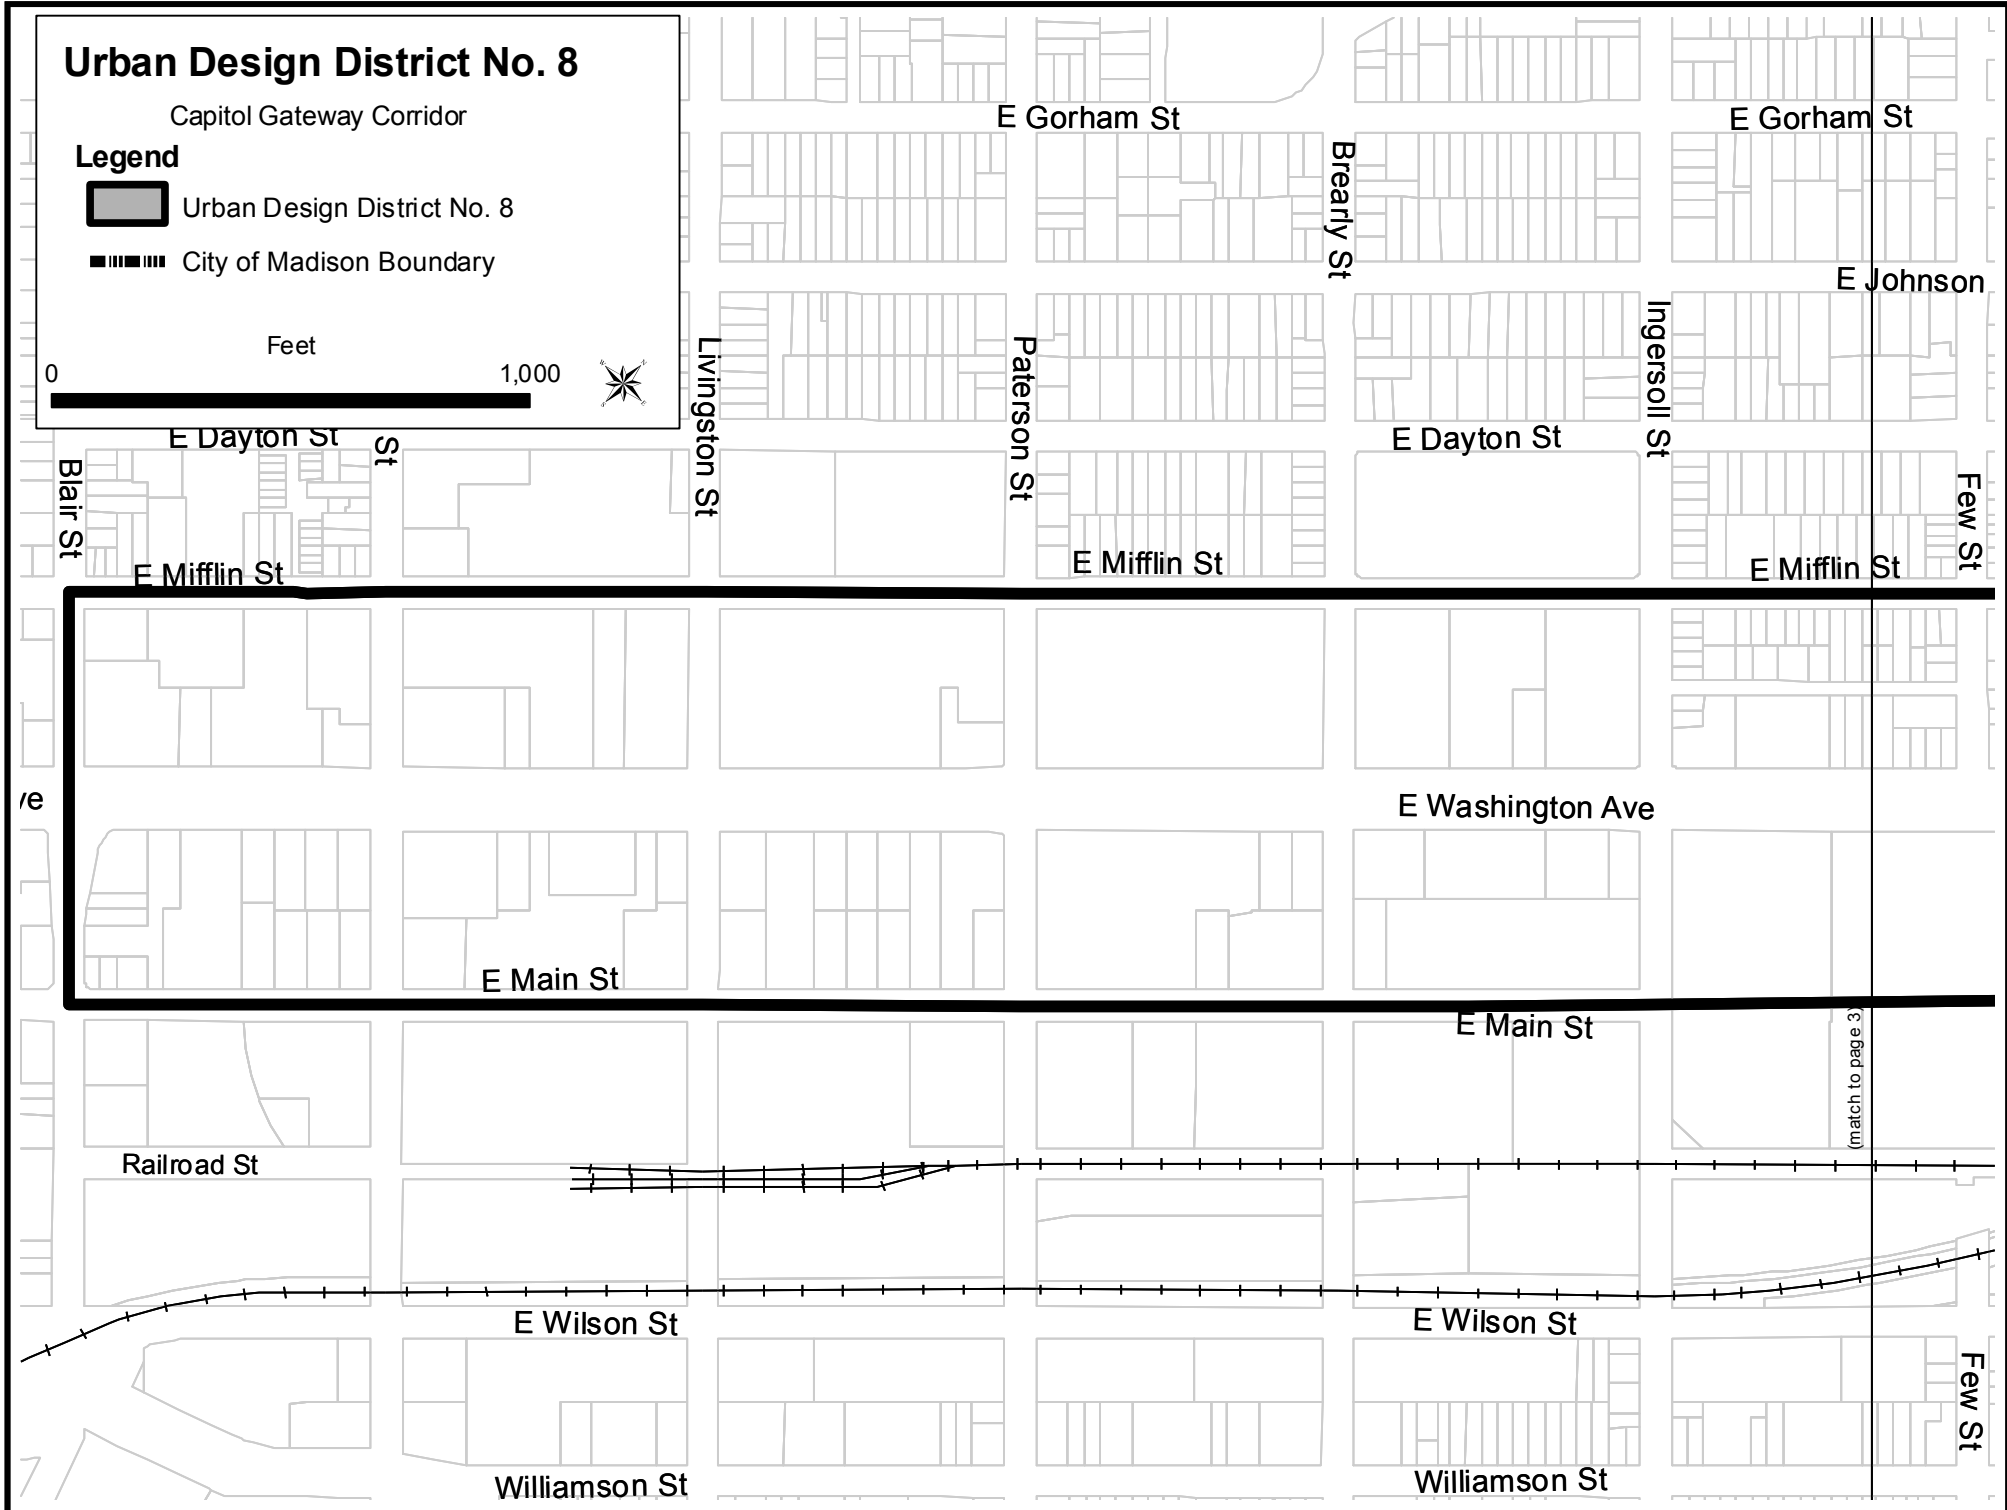

Urban Design District No. 8

Capitol Gateway Corridor

Legend

Urban Design District No. 8

City of Madison Boundary

Feet

0

1,000

(match to page 3)