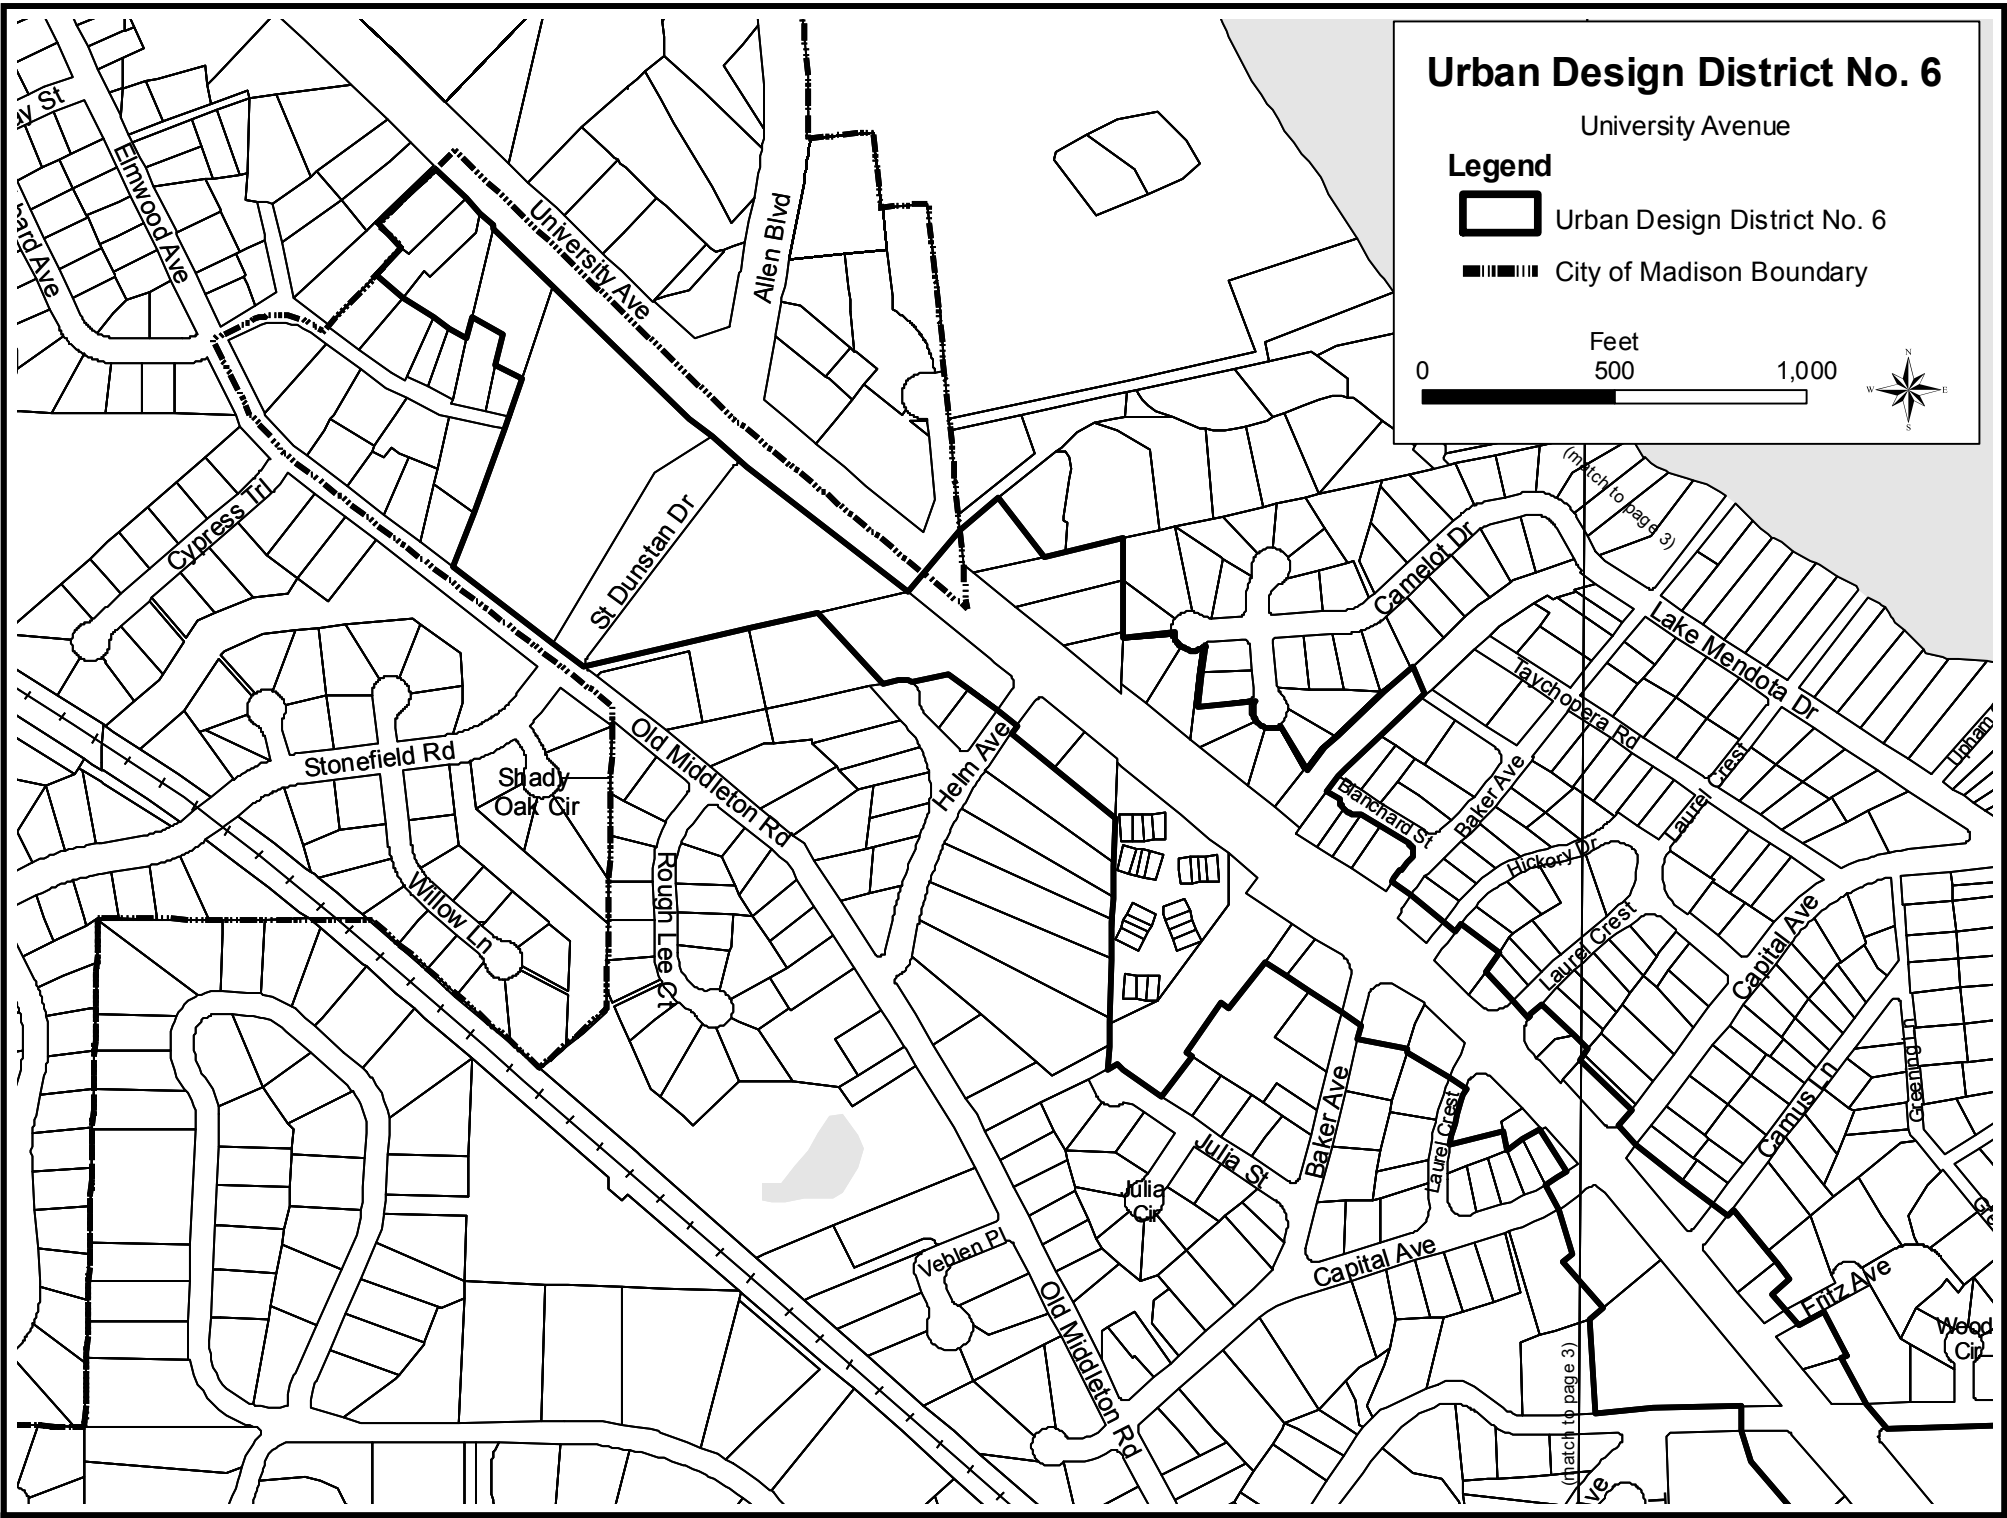

-  Urban Design District No. 5
-  City of Madison Boundary

Urban Design District No. 6

University Avenue

Legend

 Urban Design District No. 6

 City of Madison Boundary

0 Feet 2,000
1,000

Urban Design District No. 6