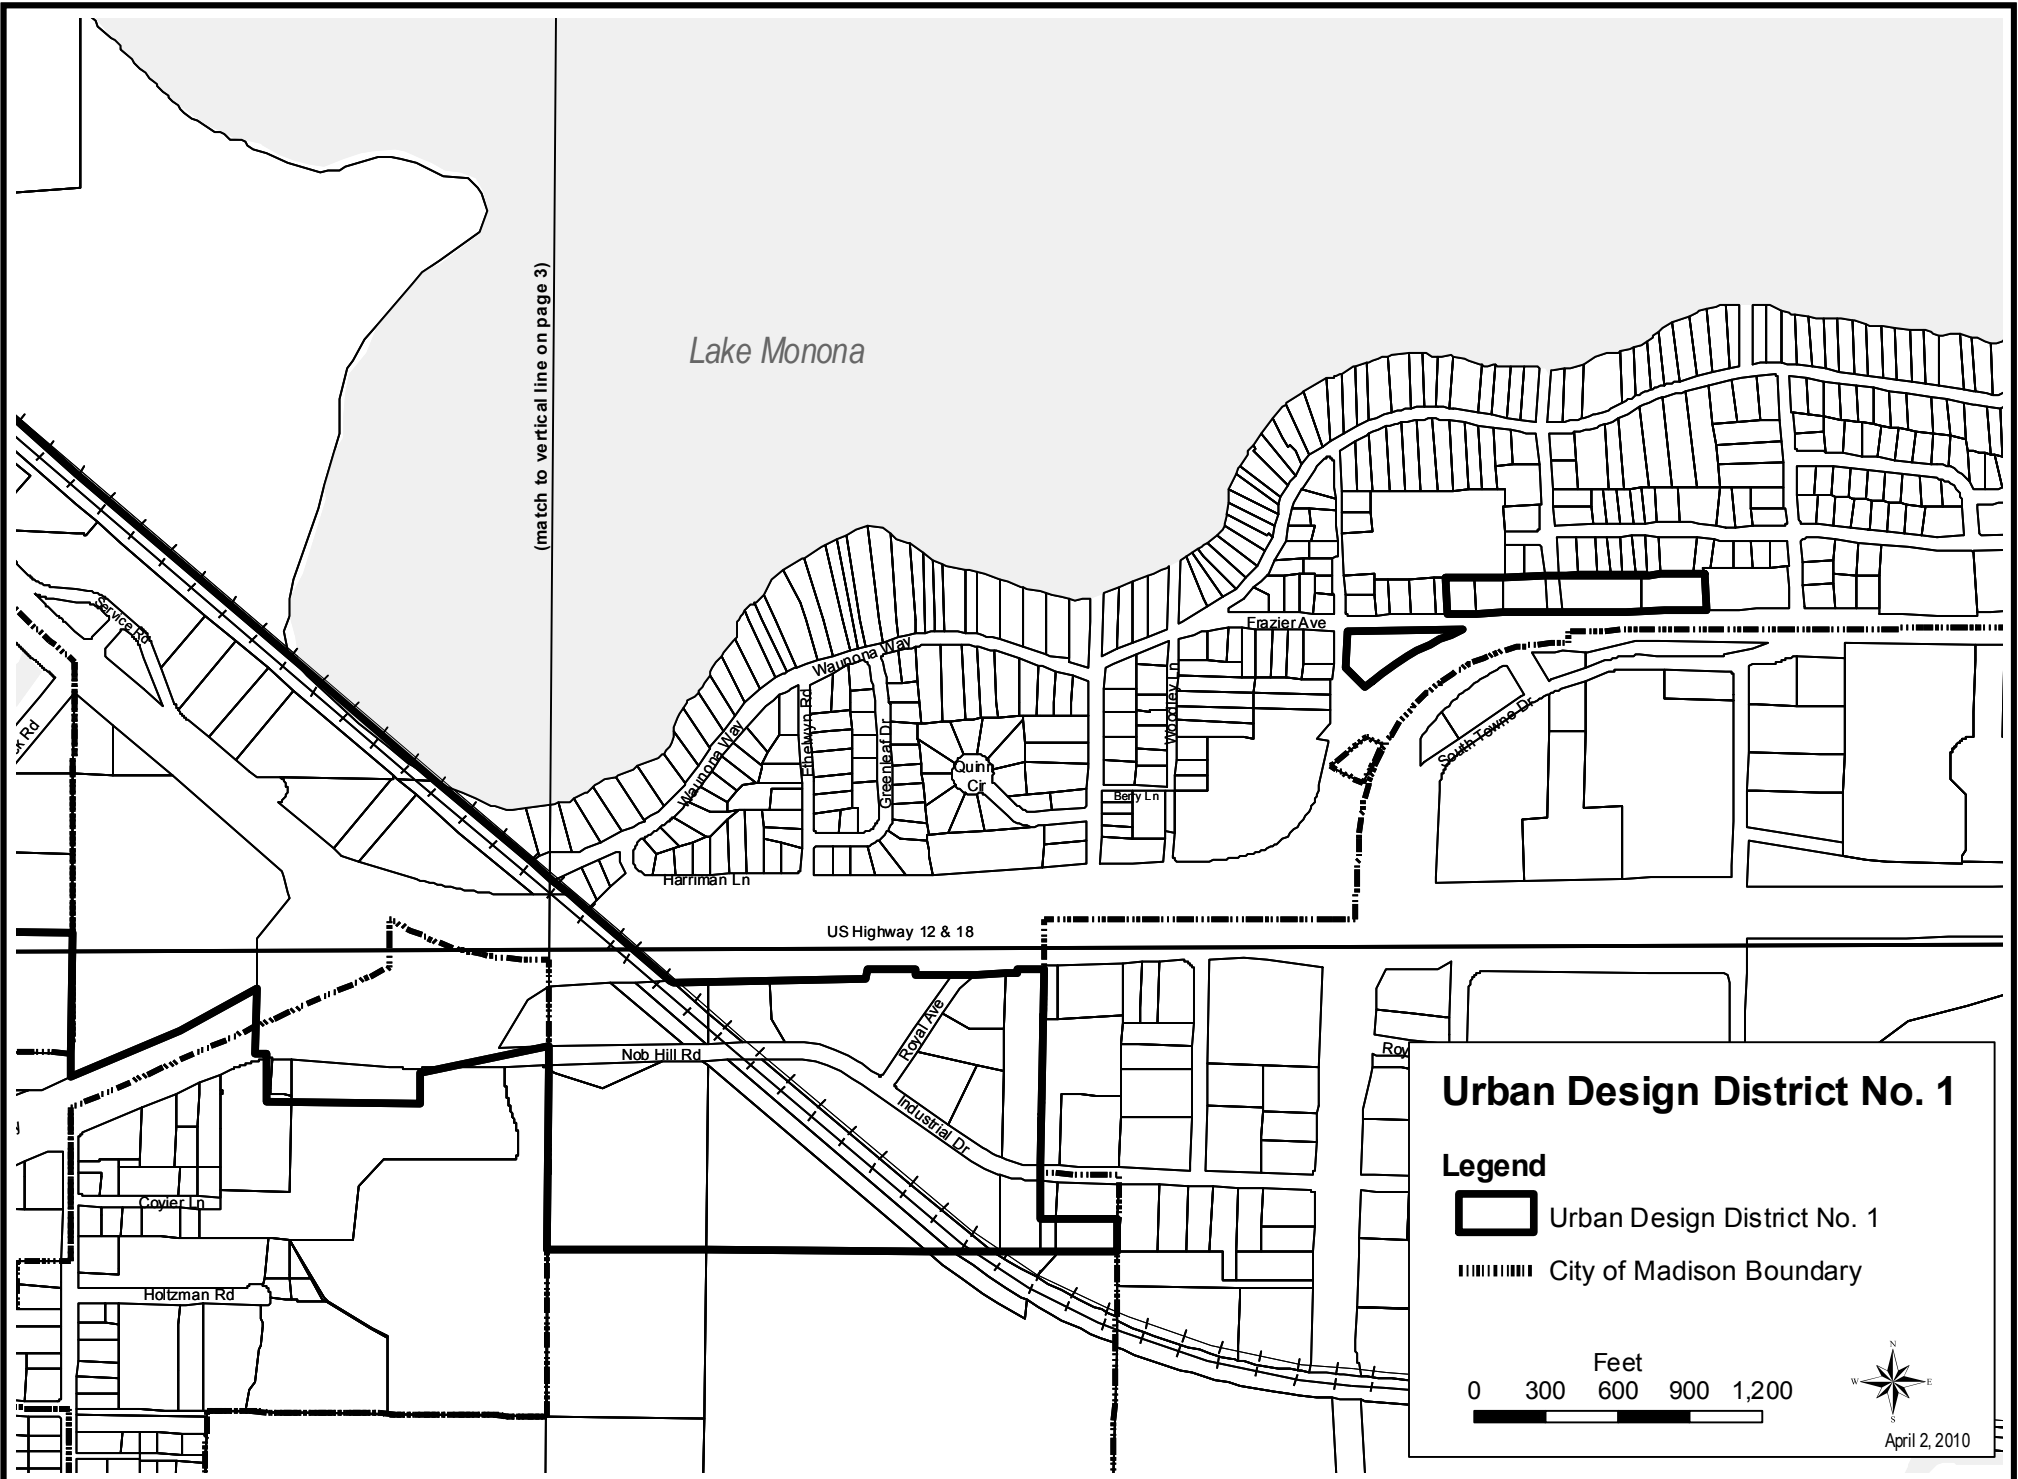

Urban Design District No. 1

Legend

- Urban Design District No. 1
- City of Madison Boundary

April 2, 2010