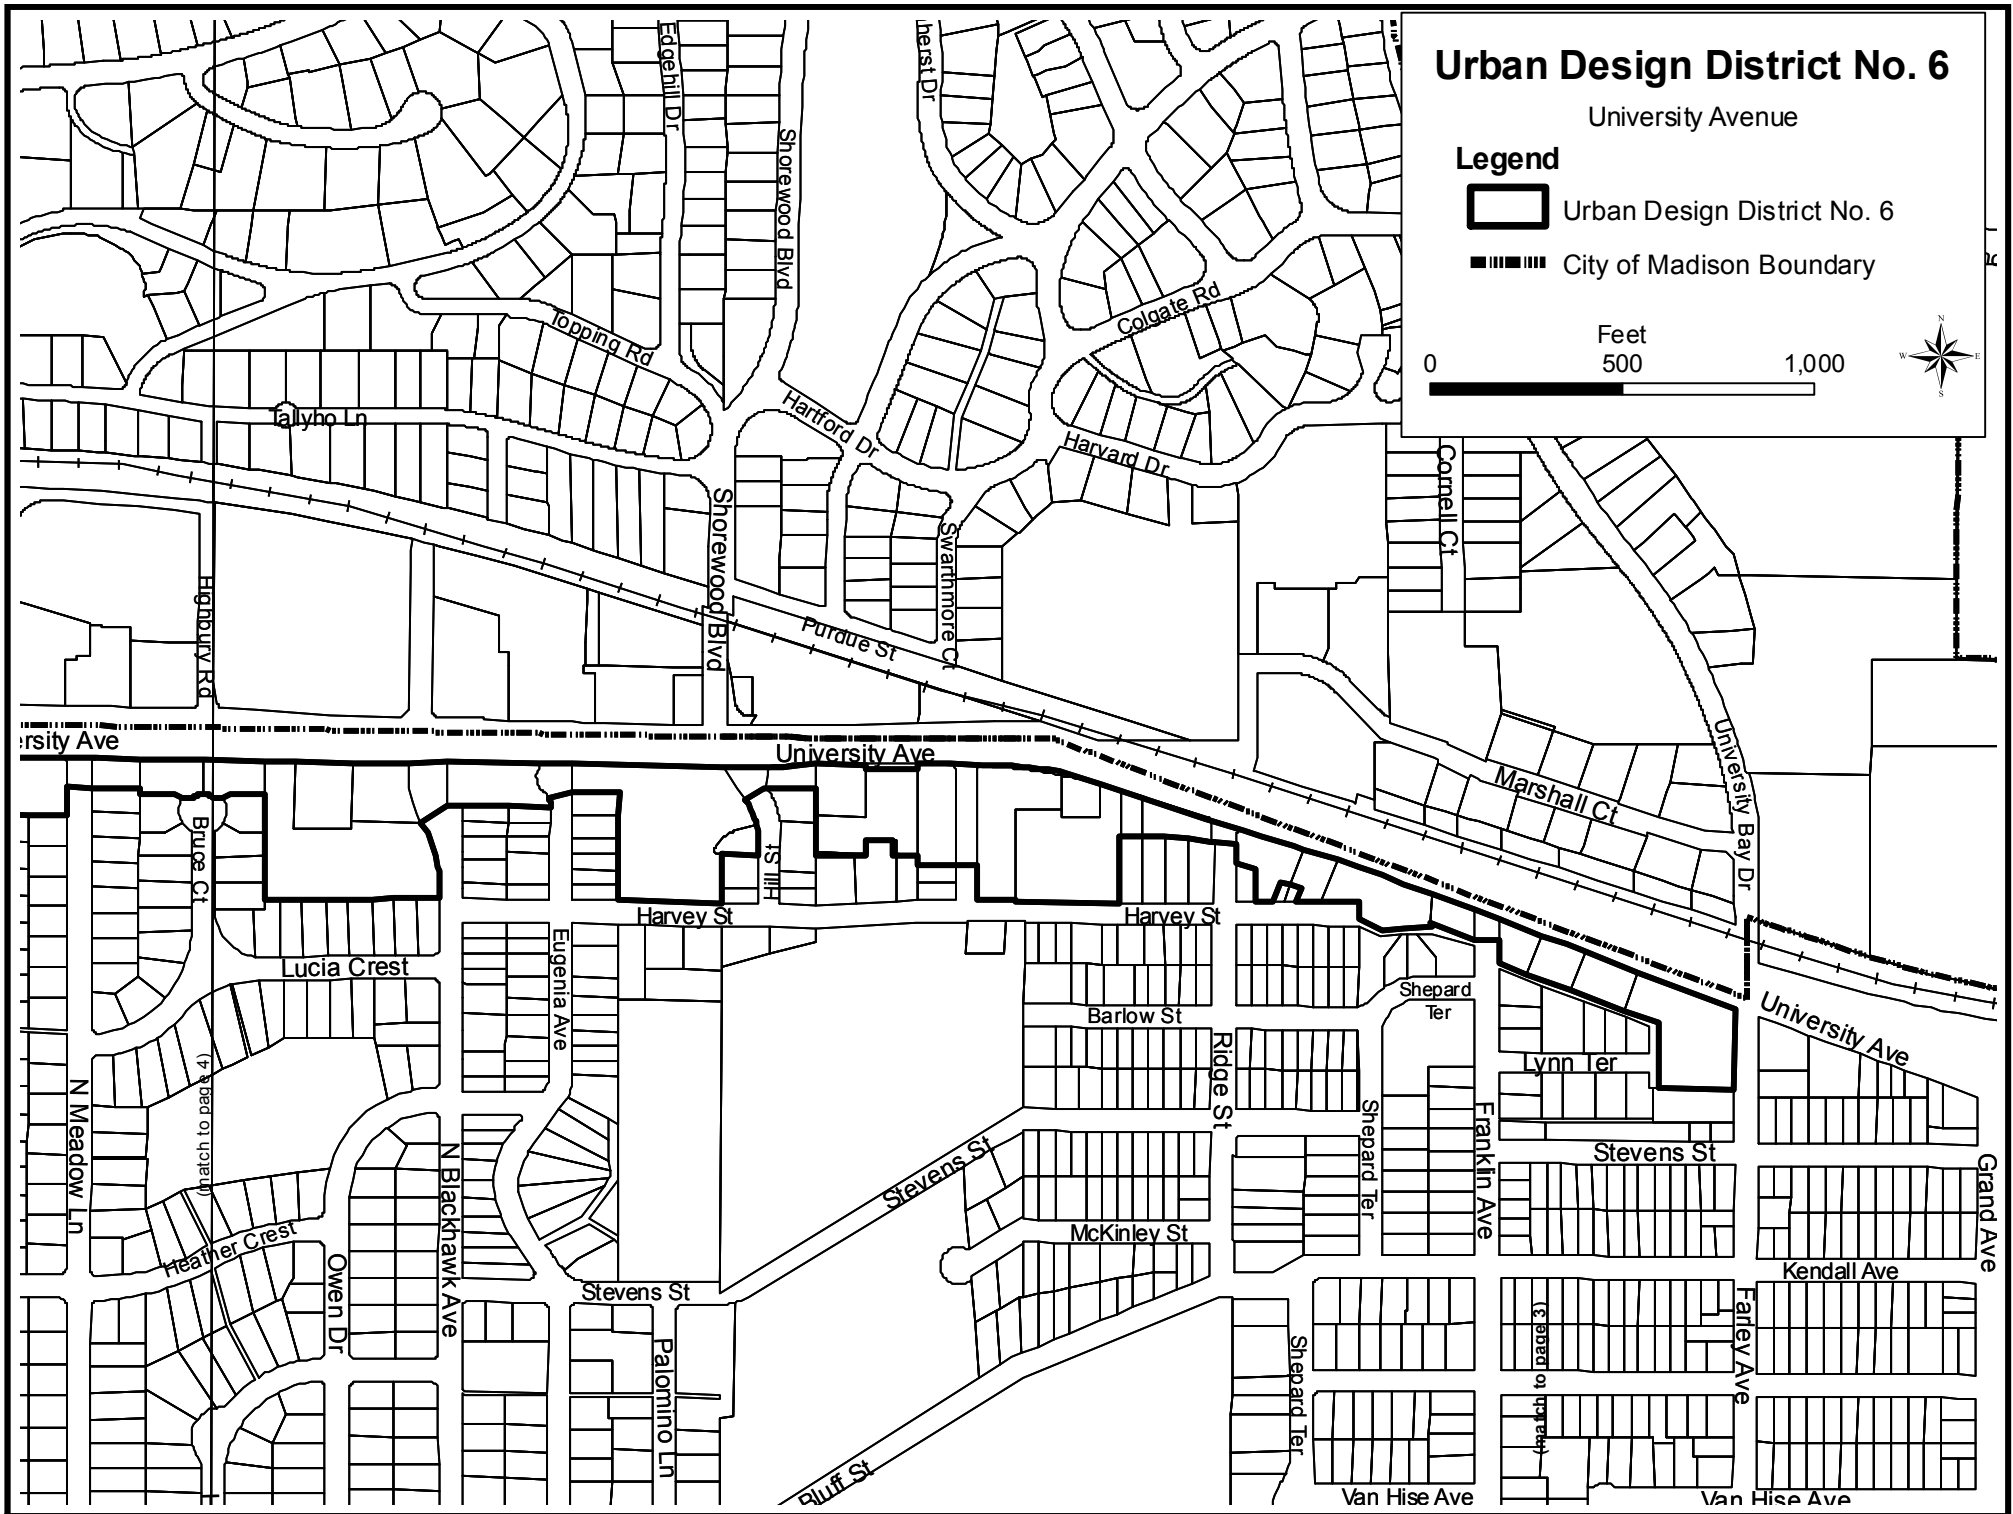

University Avenue

Legend

- Urban Design District No. 6
- City of Madison Boundary

Urban Design District No. 6

University Avenue

Legend

- Urban Design District No. 6
- City of Madison Boundary

Urban Design District No. 7