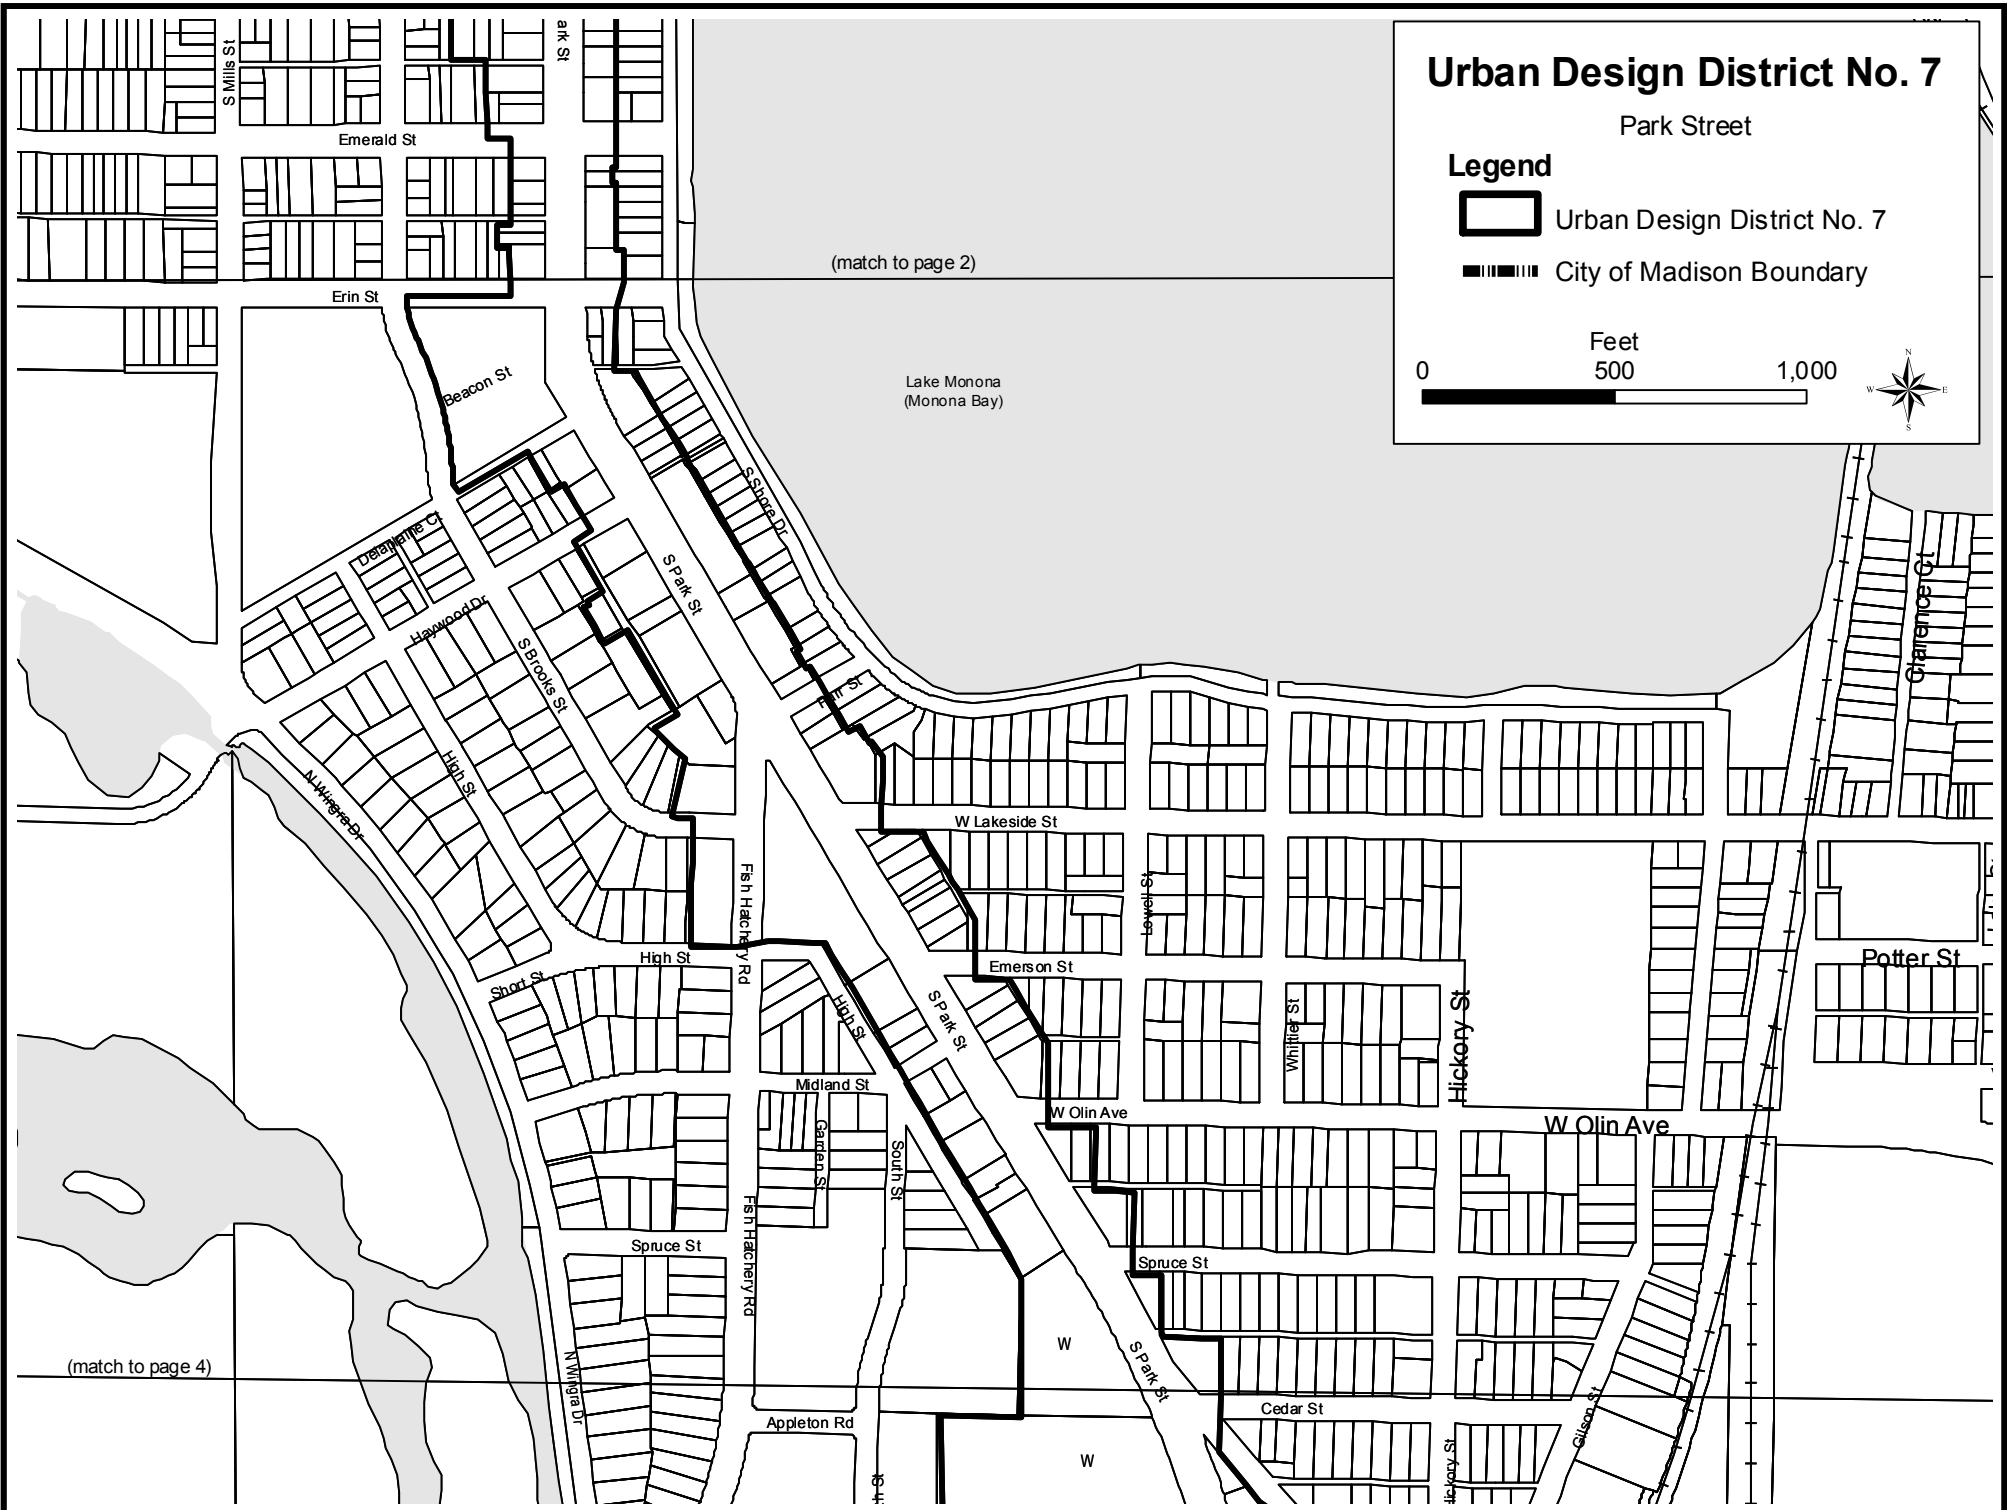

Urban Design District No. 7

Park Street

Legend

Urban Design District No. 7

City of Madison Boundary

(match to page 2)

Lake Monona
(Monona Bay)

(match to page 4)