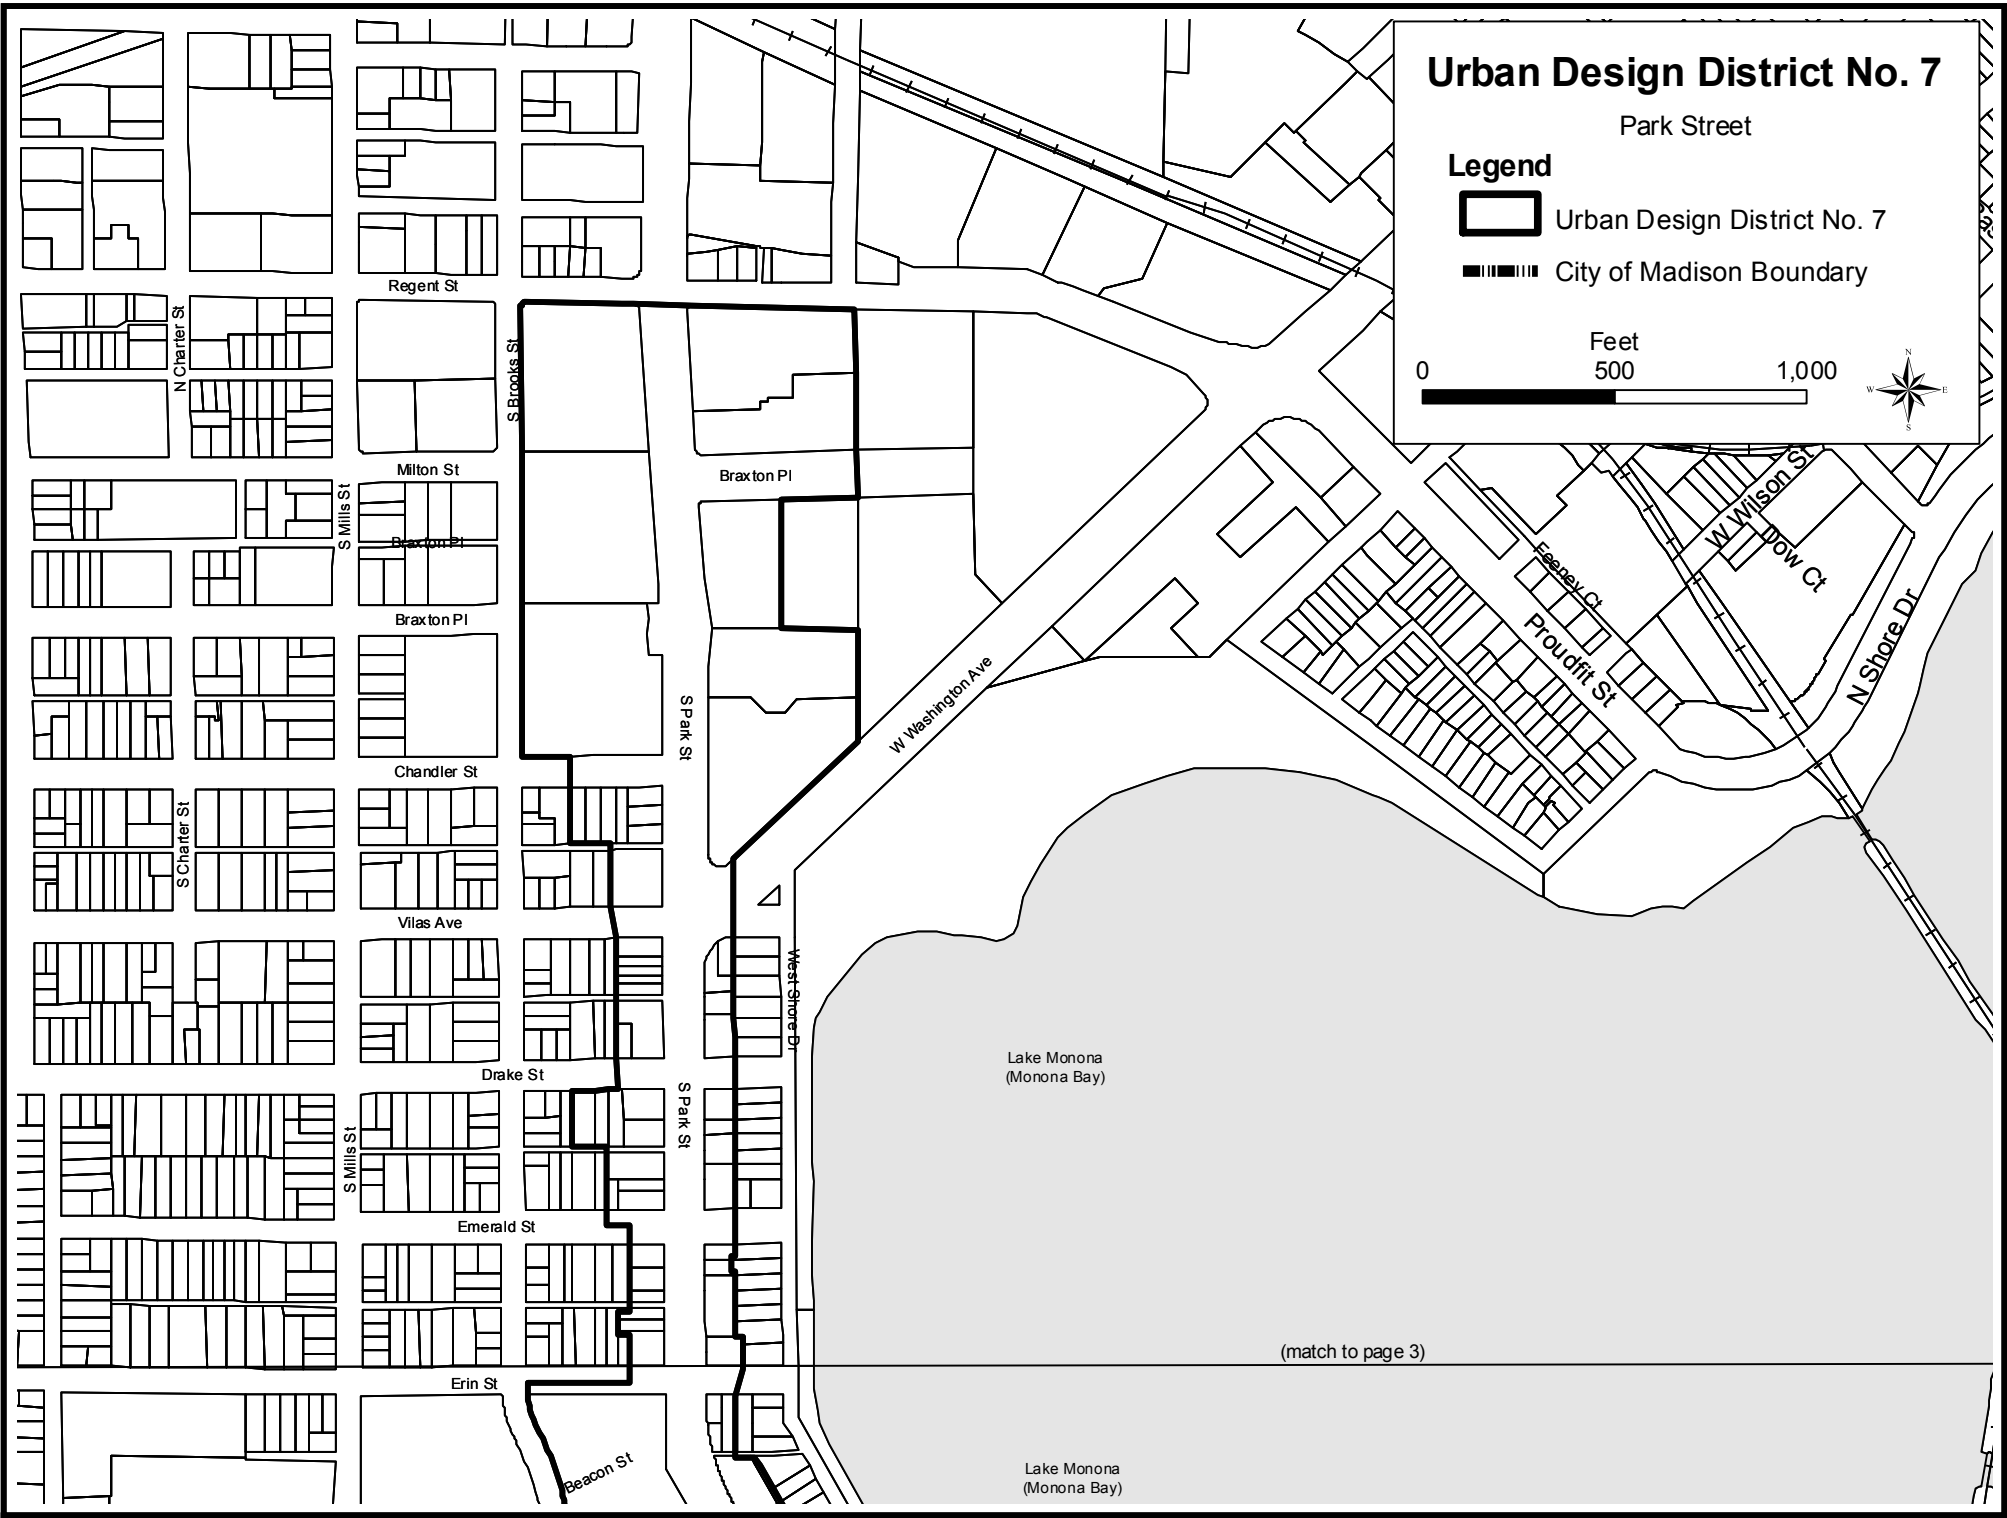

Park Street

Legend

 Urban Design District No. 7

 City of Madison Boundary

0 Feet 1,000 2,000

Urban Design District No. 7

Park Street

Legend