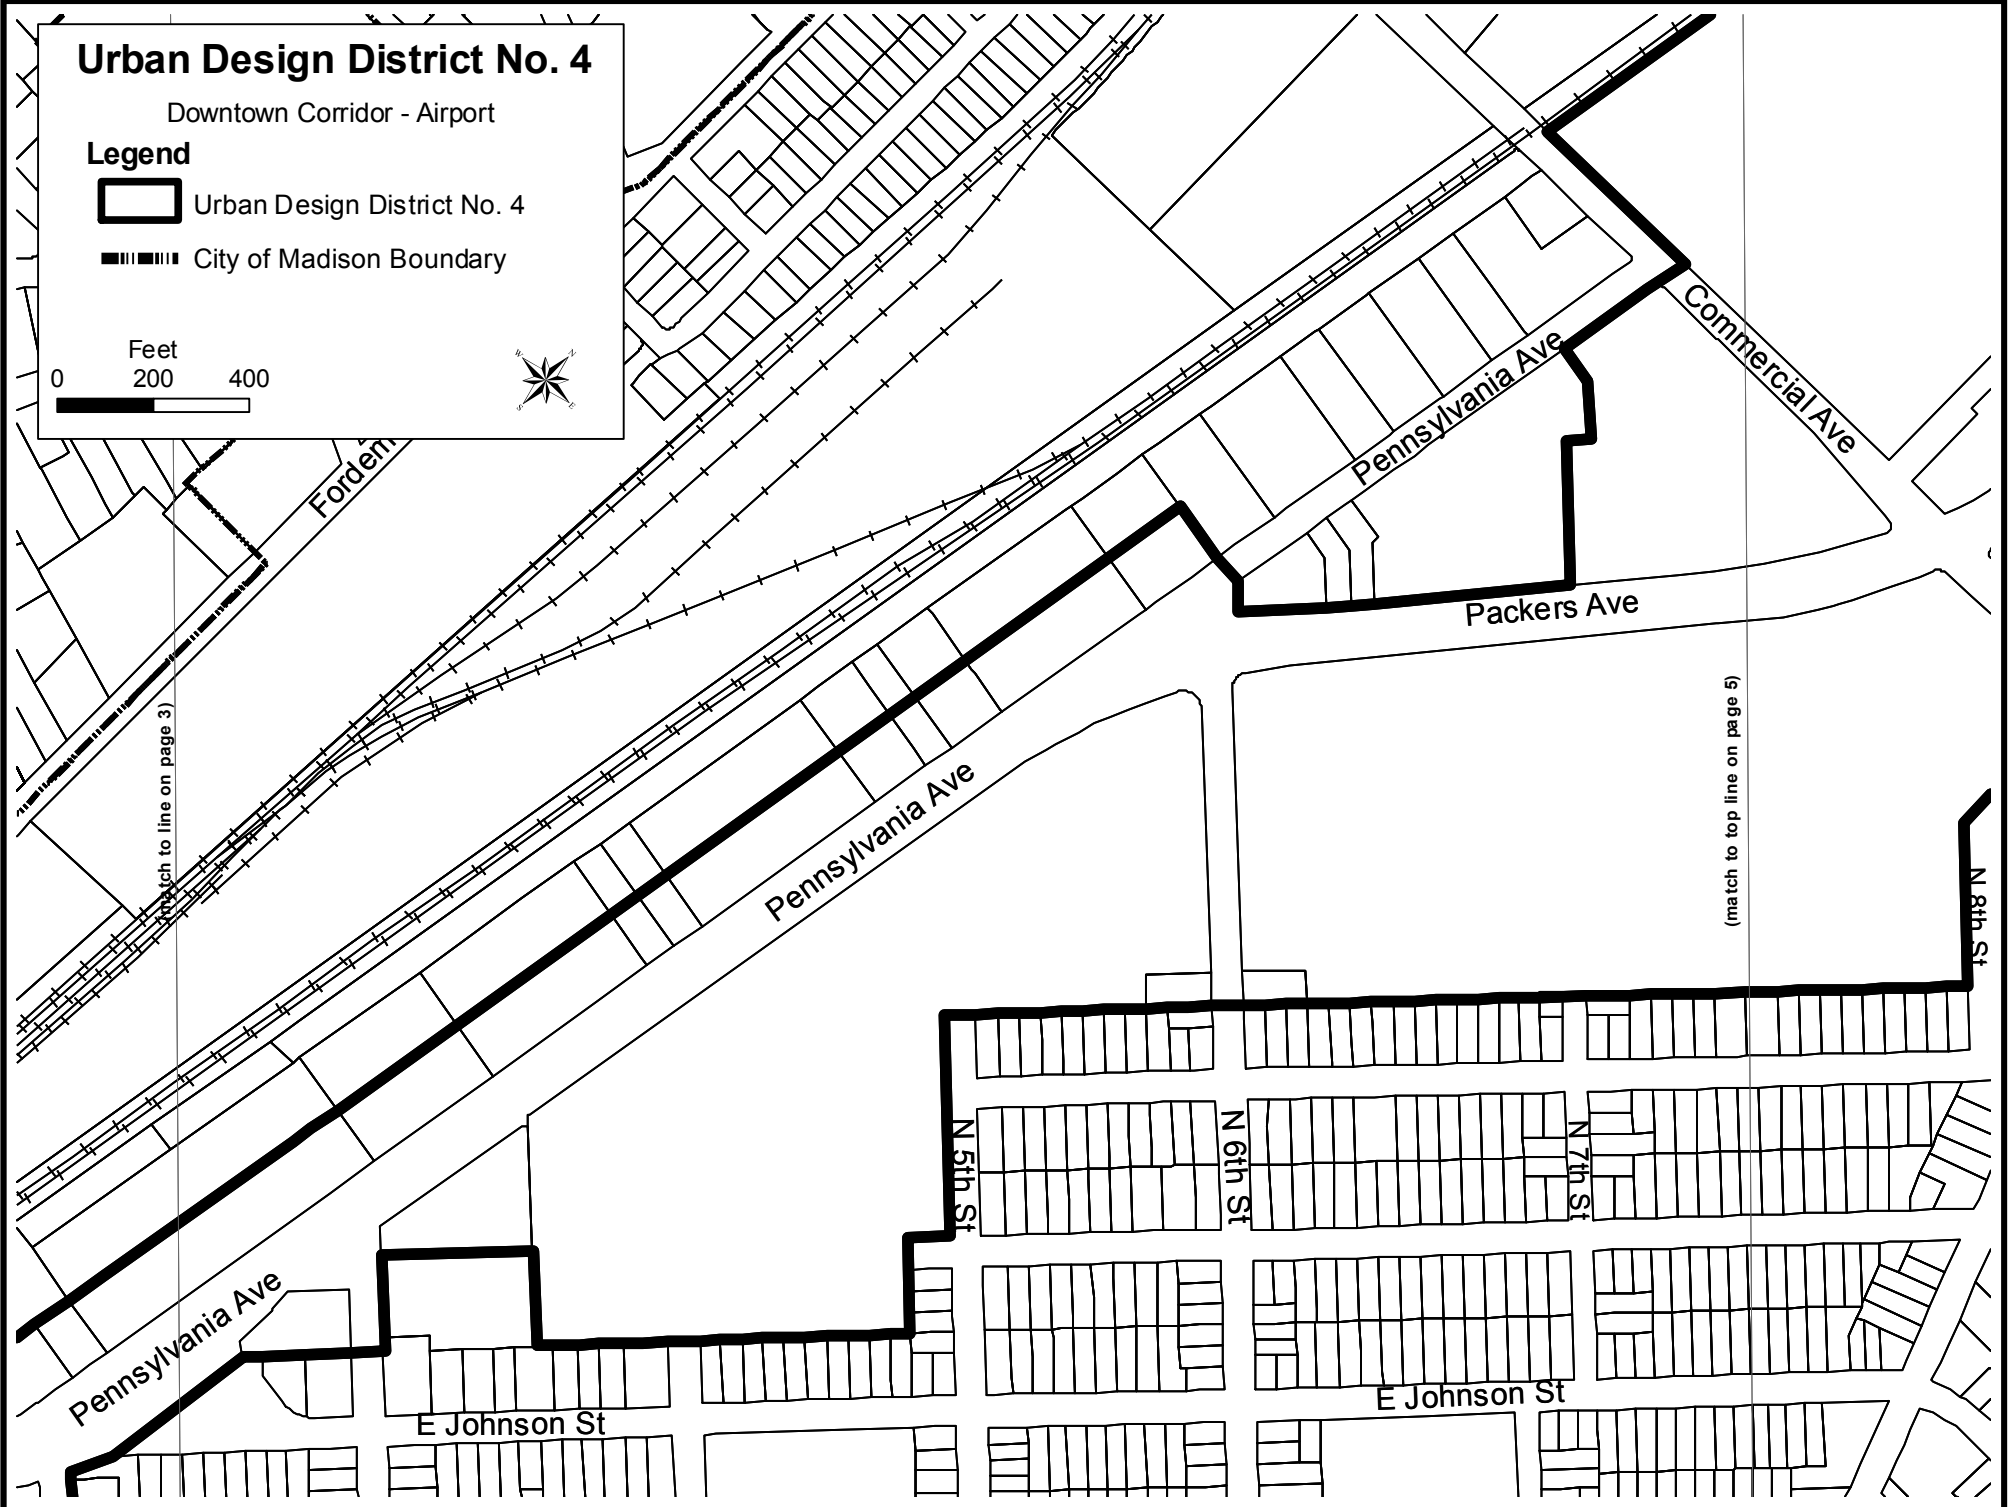

Urban Design District No. 4

Downtown Corridor - Airport

Legend

Urban Design District No. 4

City of Madison Boundary