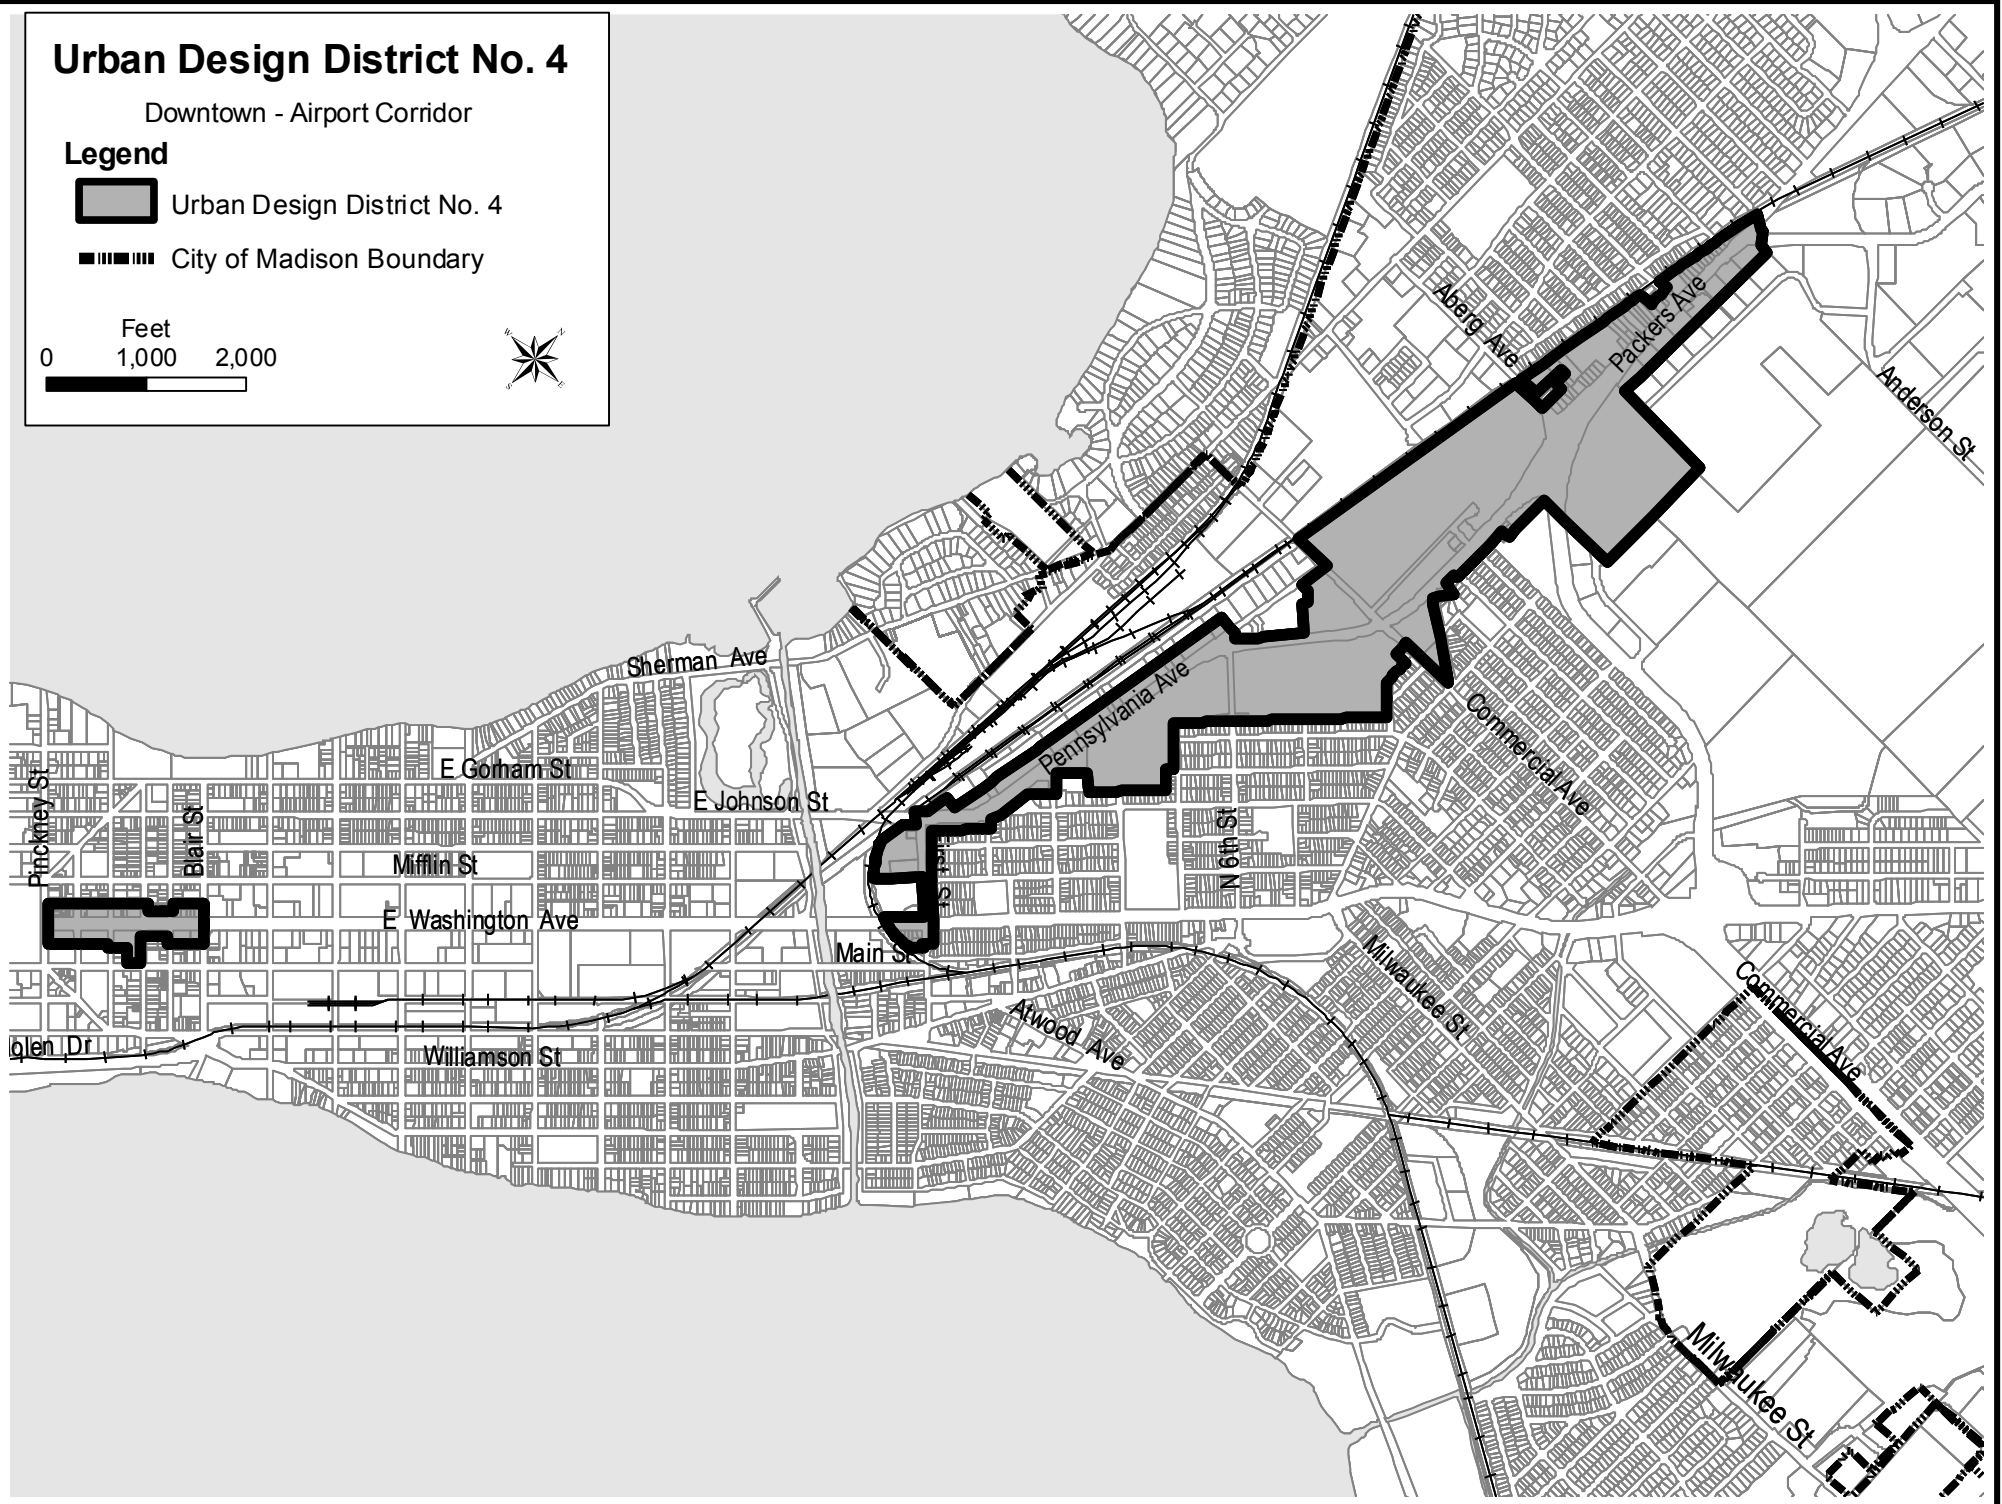

April 2, 2010

Urban Design District No. 4

Downtown - Airport Corridor

Legend

 Urban Design District No. 4

 City of Madison Boundary

Feet
0 1,000 2,000

Urban Design District No. 4