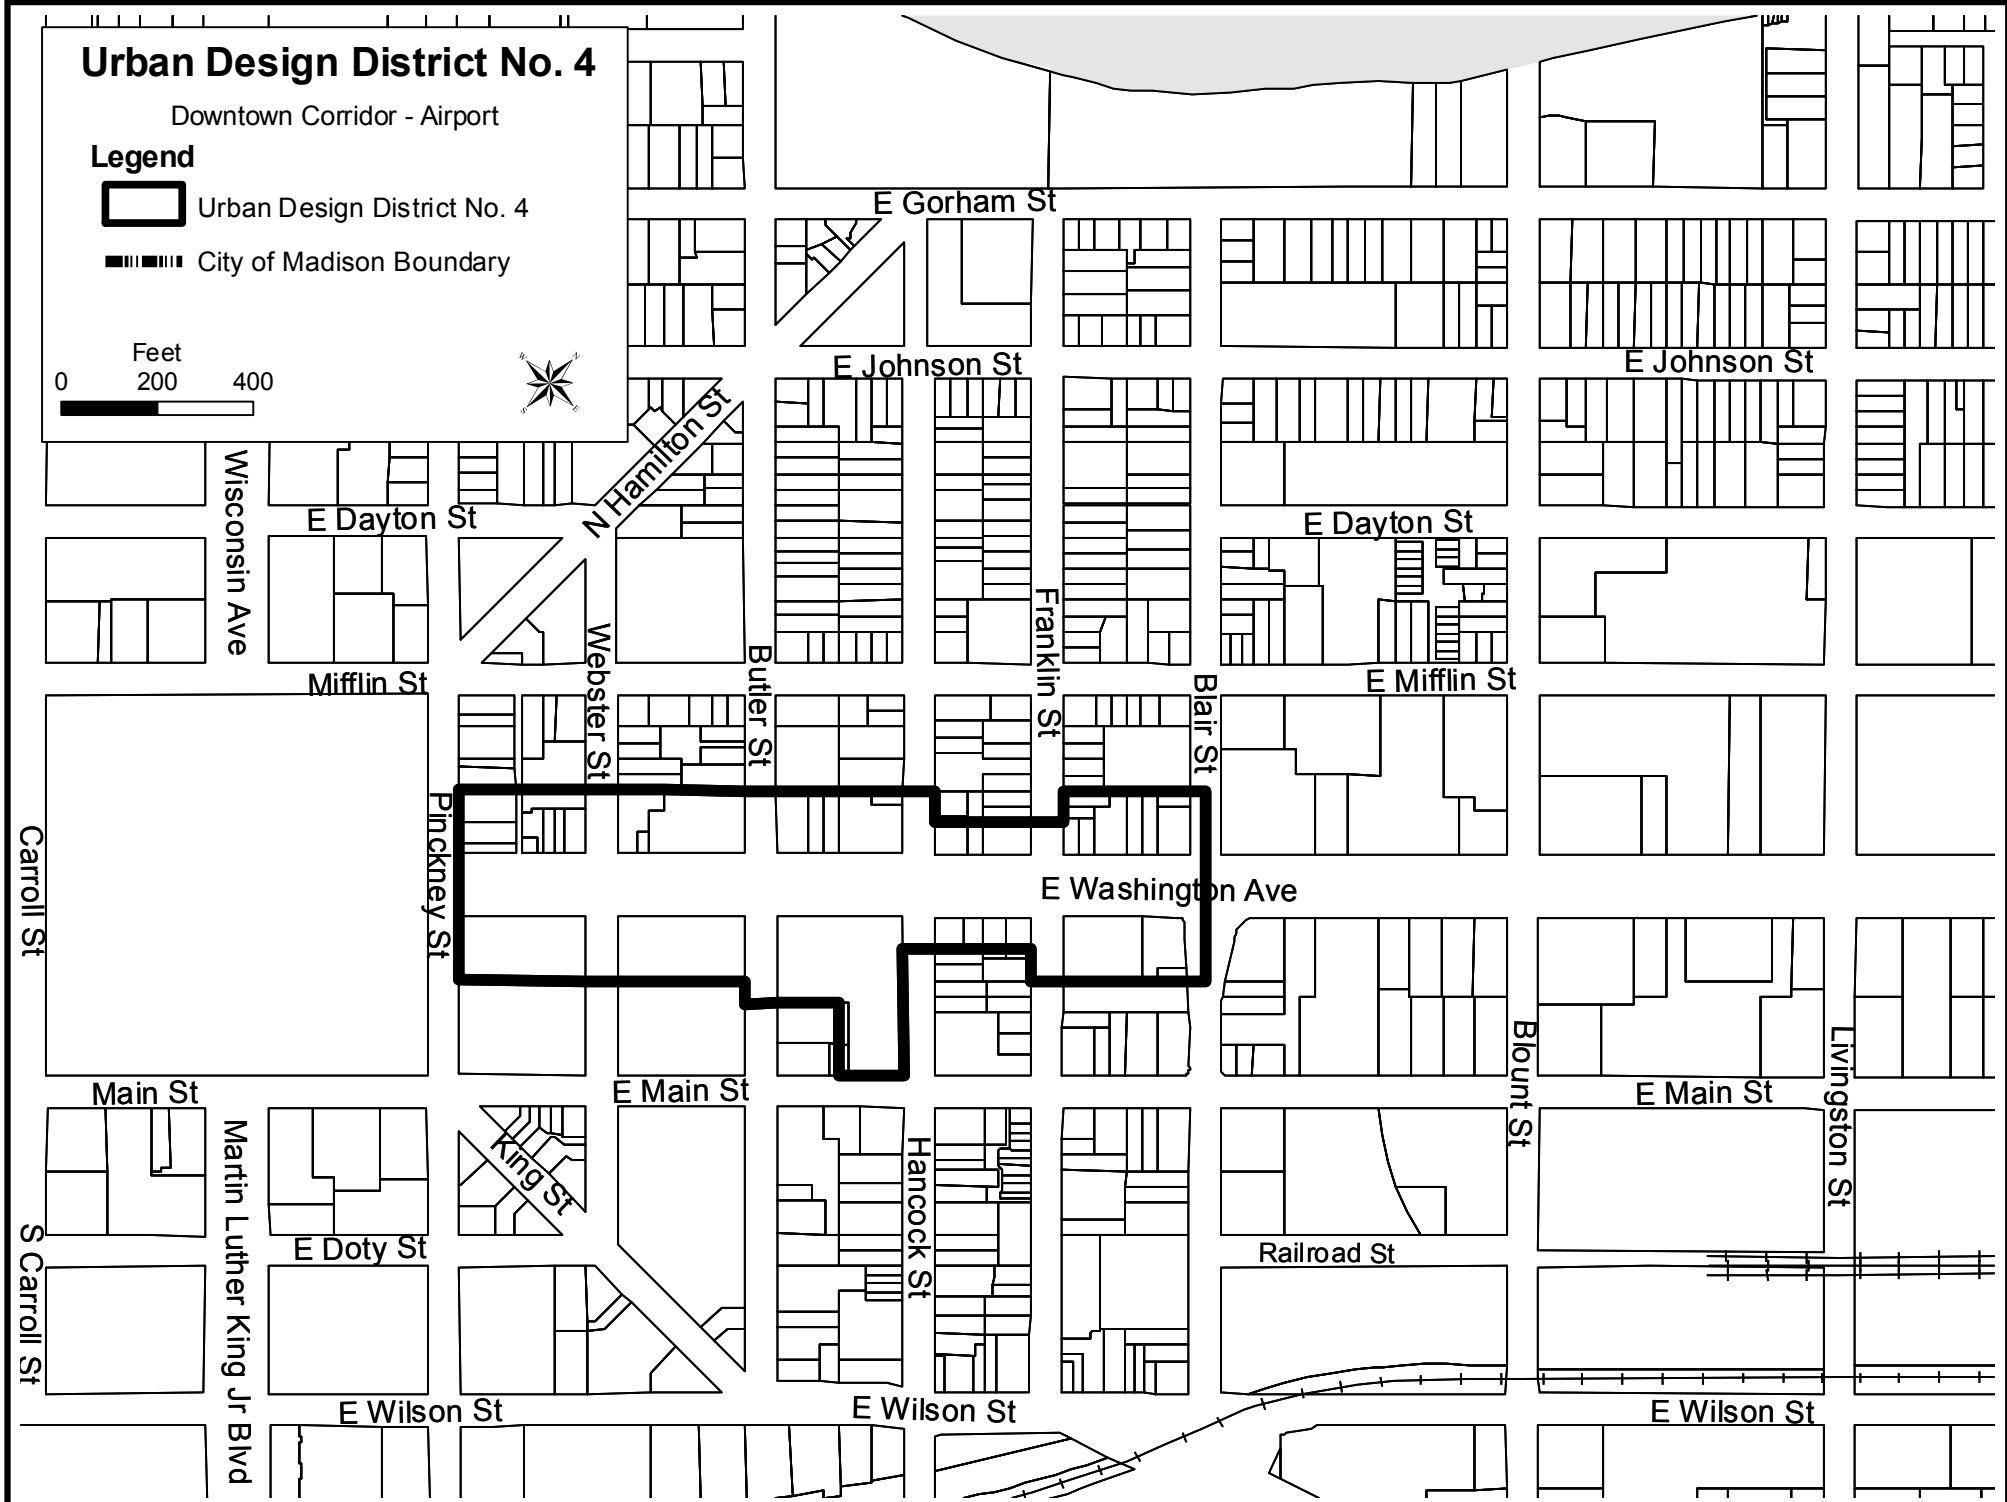

Urban Design District No. 4

Downtown Corridor - Airport

Legend

Urban Design District No. 4

City of Madison Boundary