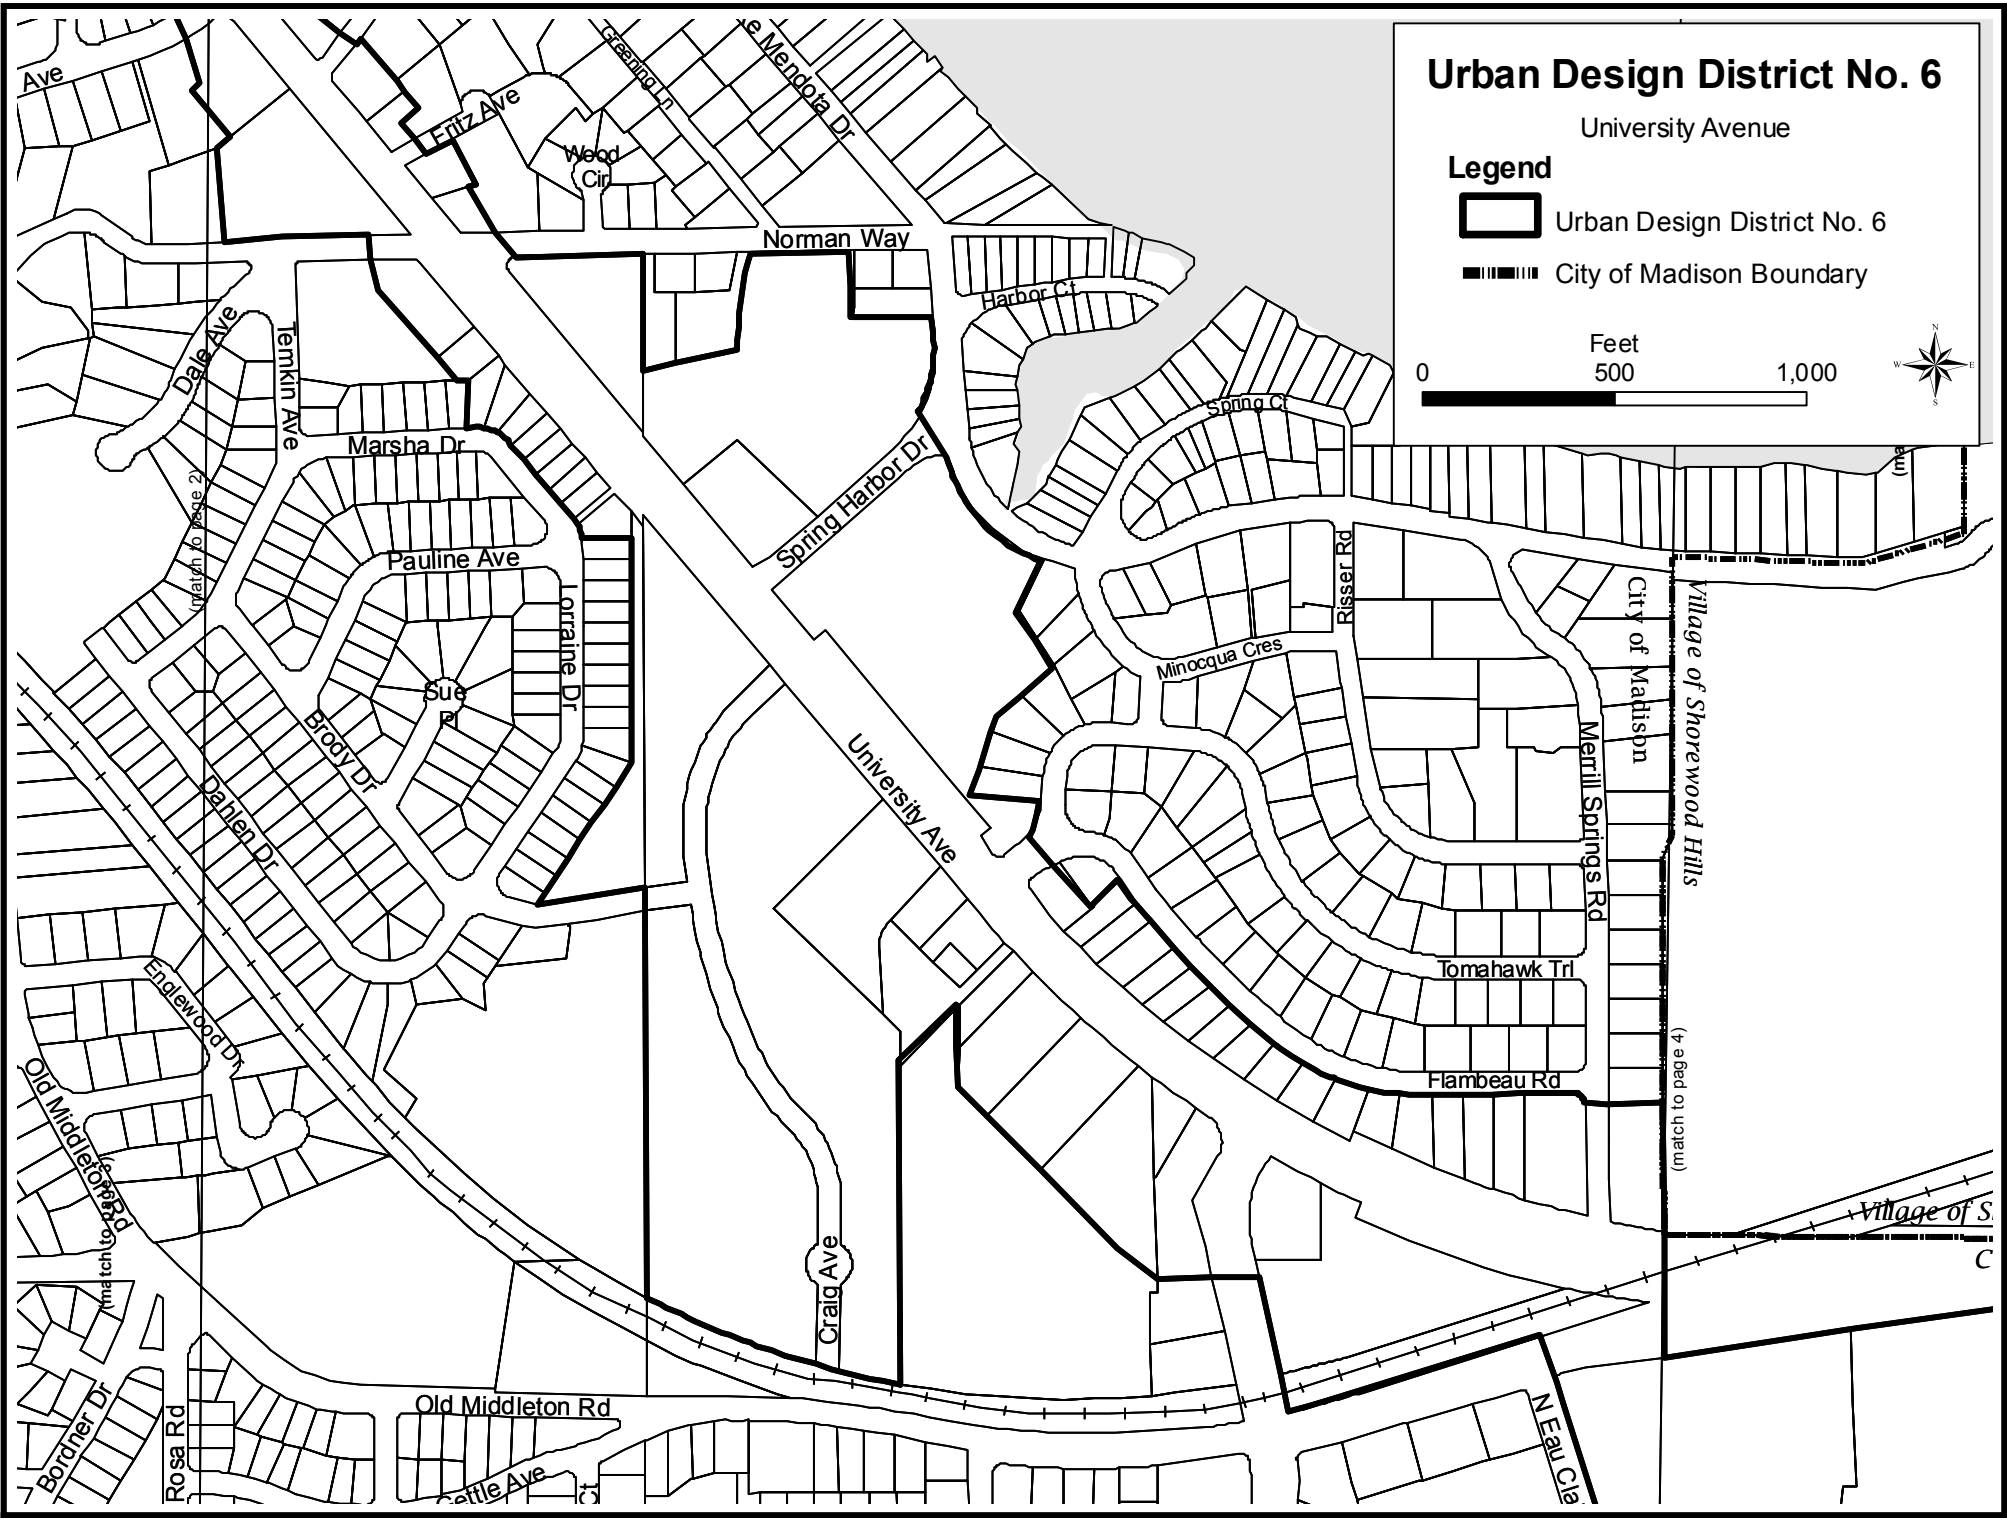

Urban Design District No. 6

University Avenue

Legend

- Urban Design District No. 6
- City of Madison Boundary