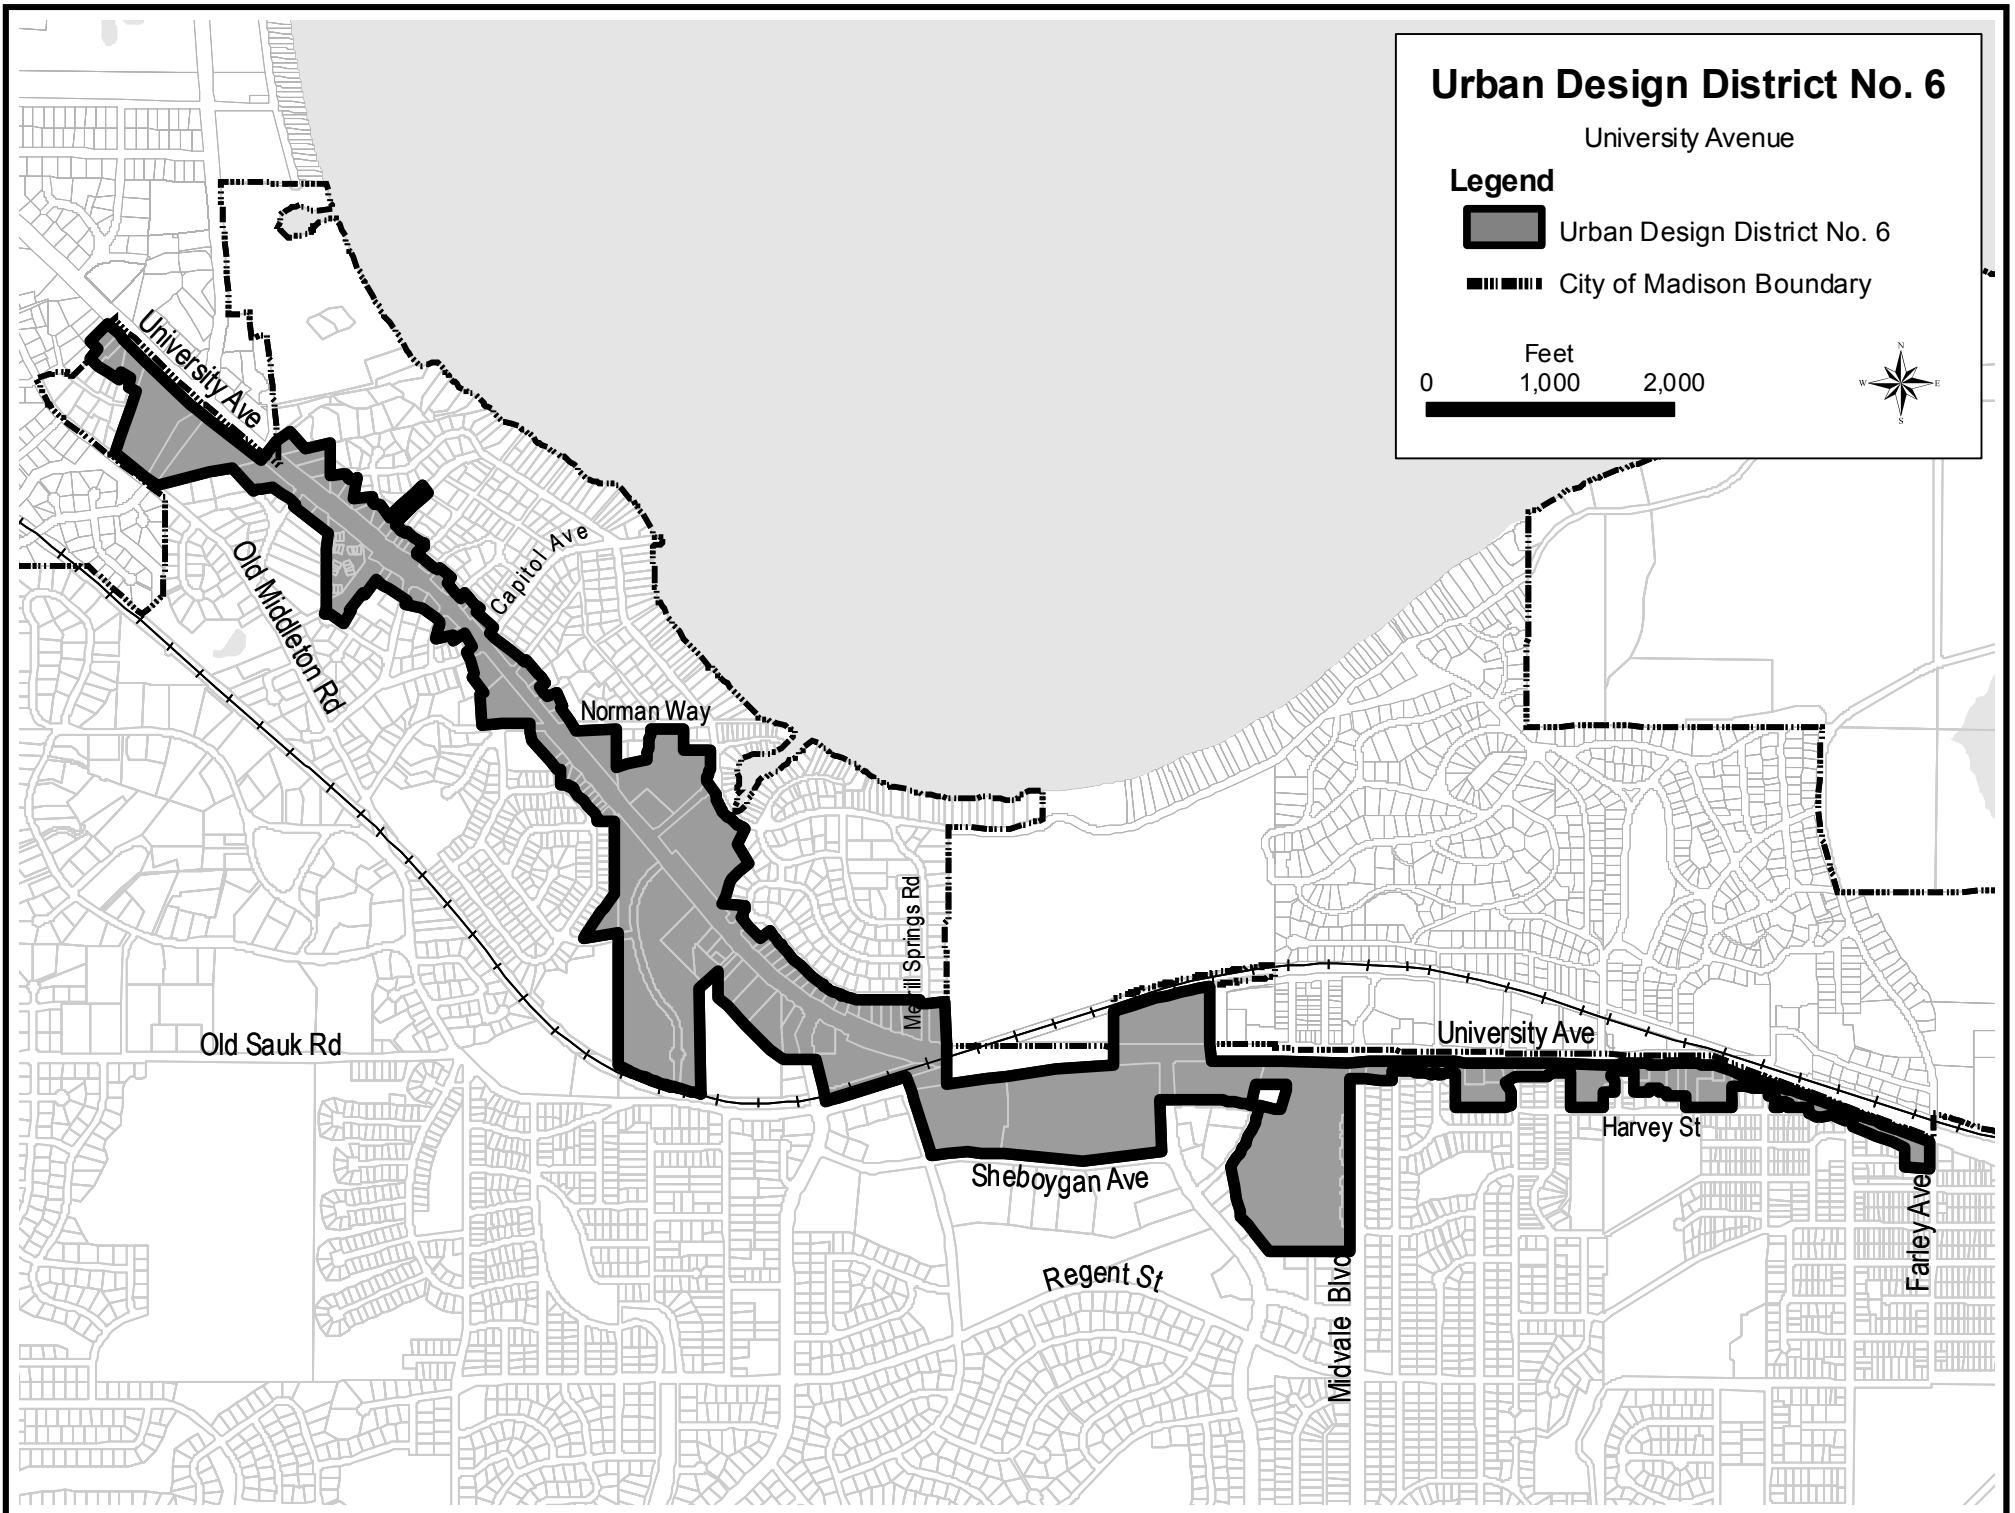

-  Urban Design District No. 5
-  City of Madison Boundary

Urban Design District No. 6

University Avenue

Legend

 Urban Design District No. 6

 City of Madison Boundary

0 Feet 2,000
1,000

Urban Design District No. 6