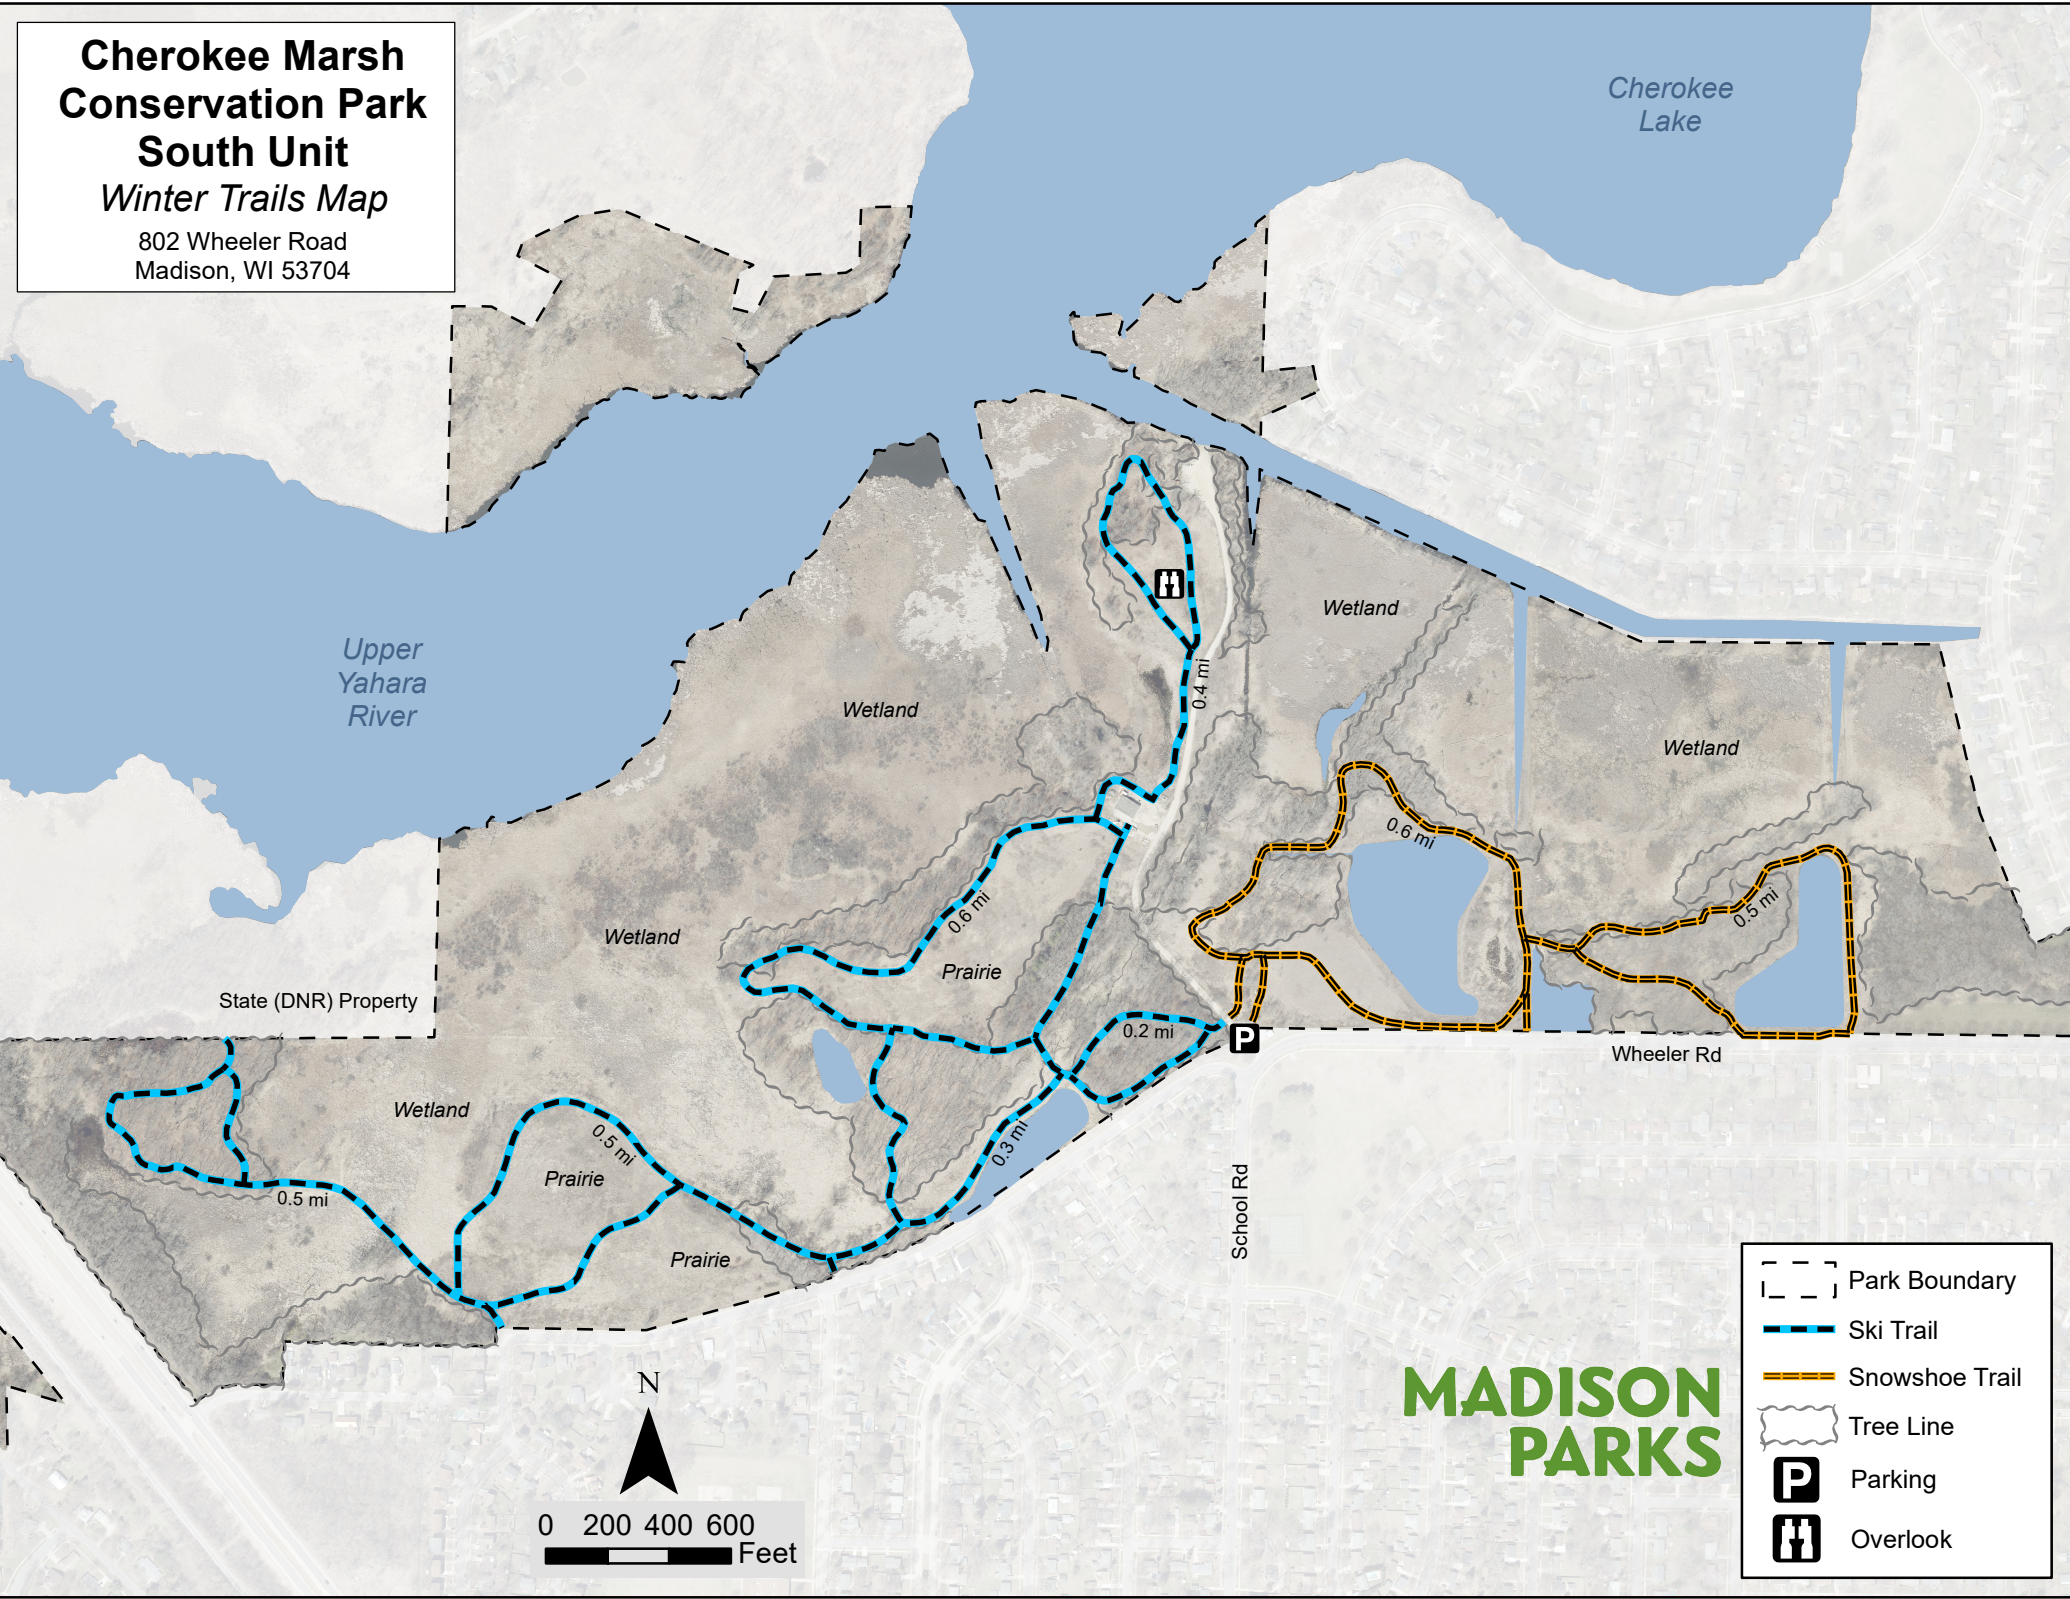

Cherokee Marsh Conservation Park South Unit

Winter Trails Map

802 Wheeler Road
Madison, WI 53704

Cherokee
Lake

Upper
Yahara
River

Wetland

Wetland

Wetland

**MADISON
PARKS**

- Park Boundary
- Ski Trail
- Snowshoe Trail
- Tree Line
- Parking
- Overlook

N

0 200 400 600
Feet