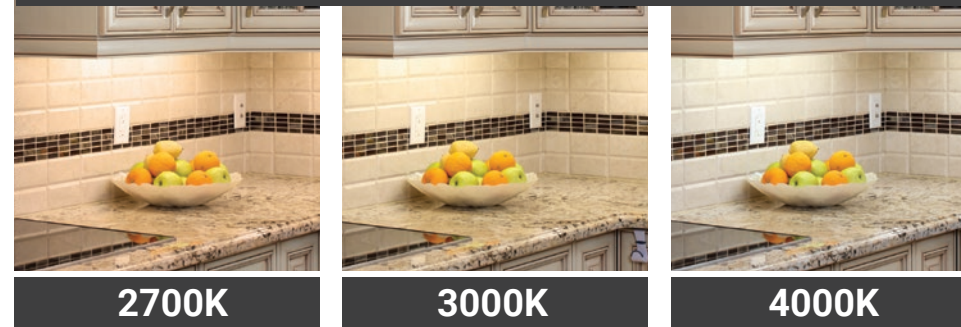

With a simple slide of the SeleCCTable color temperature switch, users have the flexibility to choose between 2700K, 3000K and 4000K CCT to customize the color temperature to suit their specific lighting need.

HU11 Under Cabinet

9", 18", 24" AND 36"

- Sleek, low-profile LED under cabinet with less than 1" profile
- 3 Color Field-Selectable options 2700K/3000K/4000K
- 5% Phase Cut (LE/TE) Dimming, 90+ CRI