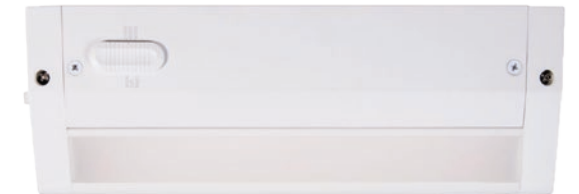

Catalog Number	Description	Finish	Replaces Up To	Selectable CCT	Voltage	Lumens	Watts	UPC	Energy Star ID
HU1109D9SP	9" Under Cabinet	White	17W INC	2700K-4000K	120V	300	5	080083875788	2341224
HU1118D9SP	18" Under Cabinet	White	33W INC	2700K-4000K	120V	560	8	080083875863	2341217
HU1124D9SP	24" Under Cabinet	White	44W INC	2700K-4000K	120V	785	11	080083875948	2341218
HU1136D9SP	36" Under Cabinet	White	56W INC	2700K-4000K	120V	1,125	16	080083876020	2341219