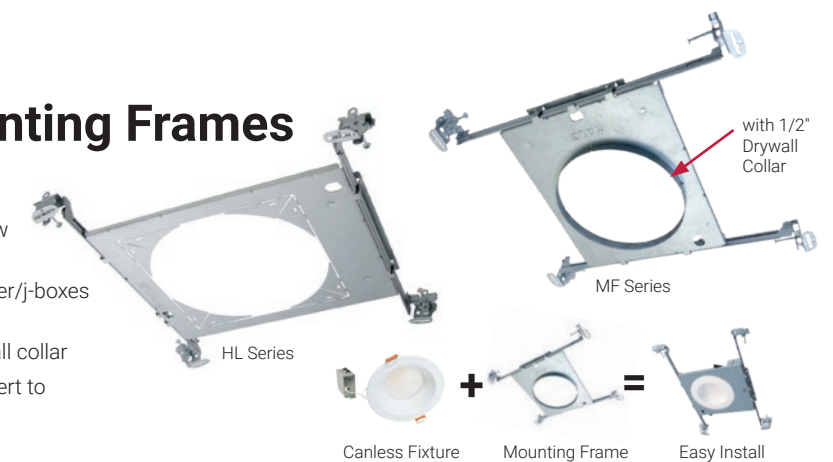

MORE FLEXIBILITY!
SAVE TIME AND MONEY!
NO HOUSING NEEDED!

Quick and Easy Installation

New Construction Mounting Frames CANLESS DOWNLIGHT

- Use HALO's canless mounting frames on your next new construction or remodeling project
- Toolless thumbscrews hold HALO canless remote driver/j-boxes to the mounting frame
- MF Series available in 4" and 6" rounds with 1/2" drywall collar
- HL Series available in 3", 4", 6", and 8" rounds and convert to squares with corner knockouts