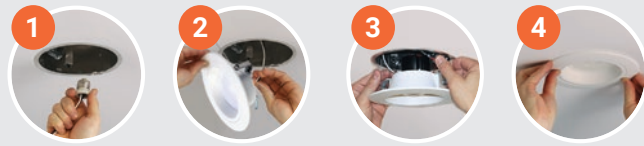

HALO® RECESSED LED TRIMS

Maximum energy savings with easy installation

- Compatible with most recessed housings and sizes
- Suitable for new construction and remodel
- Replaces traditional incandescent lighting

Quick and Easy Installation

HALO RECESSED LED TRIMS

RL Recessed Baffle LED TRIMS

- Delivers long life, exceptional performance, and installs into almost any recessed housing
- The die-cast aluminum baffle trim reduces glare and provides a traditional downlight appearance
- 6-Position Switch: 5 Color Field-Selectable in 27/30/35/40/5000K + Dim-to-Warm (3000K dims to 1800K)
- Includes LED Trim, E26 medium socket adapter and mounting hardware (3" & 4"-friction blades and 5/6"-torsion springs & friction blades)
- 5% Phase Cut (LE/TE) Dimming, 70,000 hrs, 90+ CRI