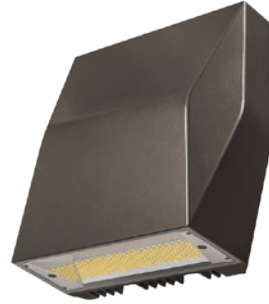

## WPM Wall Pack Luminaire WALL MOUNT

- LED wall pack available with fixed output or selectable configurations
- Die-cast aluminum housing with hinged, removable die-cast aluminum door
- Heat and impact resistant borosilicate glass lens
- Energy and maintenance savings up to 89%
- Ideal for pathway illumination, building entrances, vehicle ramps, schools, tunnels, stairways and loading docks

## AXC Axcent Luminaire WALL MOUNT

- Full cutoff and refractive LED lens models available in small or large
- Hook-N-Lock mechanism for quick, easy installation
- Die-cast aluminum construction with energy-efficient illumination
- Gasketed housing and sealed optical compartment making impervious to contaminants
- Ideal for pathway illumination and floodlighting applications