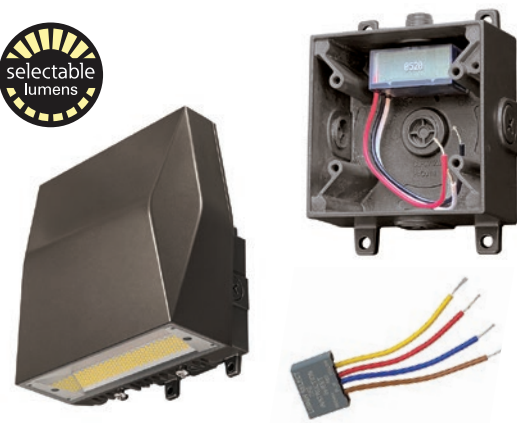

Lumark combines value-engineered, specification-grade lighting features with market-leading retrofit installation solutions, to enable contractors to get on and off the job quickly and deliver superior illumination coverage.

AXC Axcent Luminaire WALL MOUNT

- Full cutoff and refractive LED lens models available in small or large
- Hook-N-Lock mechanism for quick, easy installation
- Die-cast aluminum construction with energy-efficient illumination
- Gasketed housing and sealed optical compartment making impervious to contaminants
- Ideal for pathway illumination and floodlighting applications