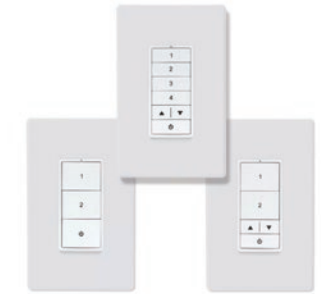

Catalog Number	Description	Finish	Voltage	UPC	DLC Product ID
WTK	WaveLinX LITE Tilemount Sensor Kit	White	120-277V	080083293261	Pending

Wallstation WaveLinX LITE WALLSTATION

- Multi-scene selection, and zone programmable
- Suitable for standard single or multi-gang NEMA wall box
- Line voltage (120-277VAC) and battery powered options
- Configurable through software - no physical adjustments