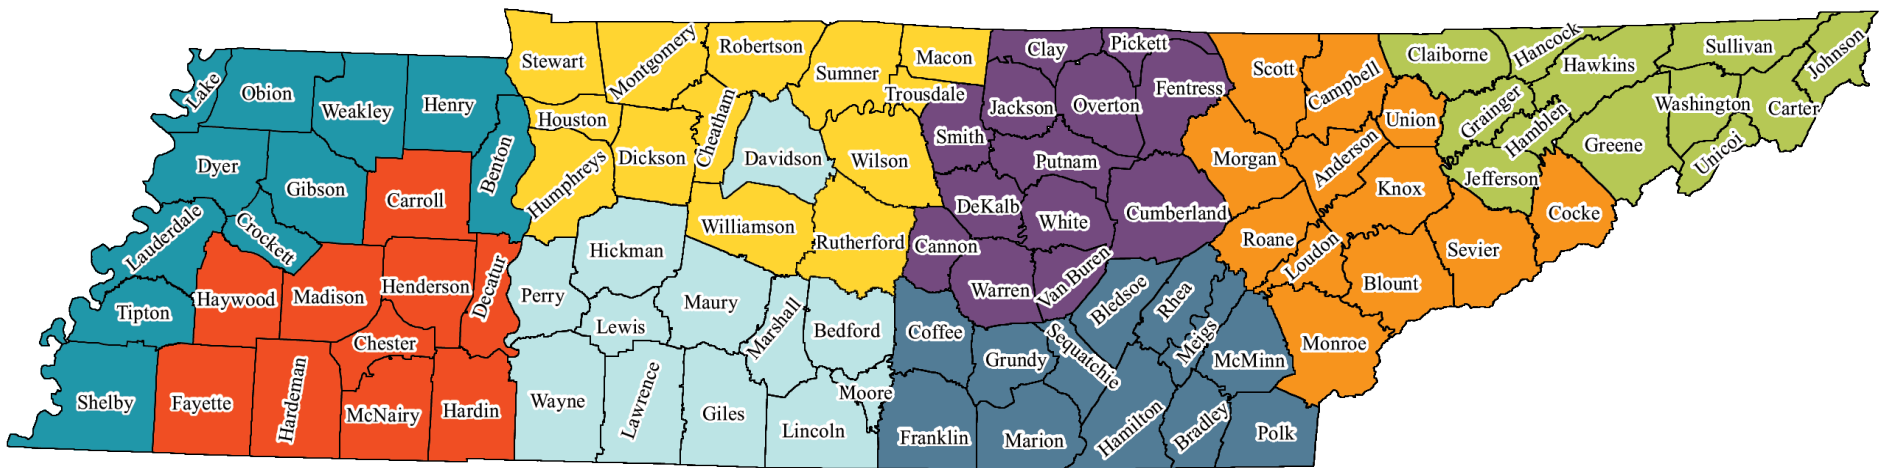

County Government Consultants

Mike Galey
Region 8

(731) 514-5499
mike.galey@tennessee.edu
Benton, Crockett, Dyer, Gibson,
Henry, Lake, Lauderdale, Obion,
Shelby, Tipton, Weakley

Wesley Robertson
Region 6

(931) 797-6474
wesley.robertson@tennessee.edu
Cheatham, Dickson, Houston, Humphreys,
Macon, Montgomery, Robertson, Rutherford,
Stewart, Sumner, Trousdale, Williamson, Wilson

Ben Rodgers
Region 4

(931) 525-3535 or
(931) 510-6902
ben.rodgers@tennessee.edu
Cannon, Clay, Cumberland, DeKalb,
Fentress, Jackson, Overton, Pickett,
Putnam, Smith, Van Buren, Warren, White

Rick Hall
Region 1

(423) 282-4141 or
(423) 612-3325
rick.hall@tennessee.edu
Carter, Claiborne, Grainger, Greene,
Hamblen, Hancock, Hawkins, Jefferson,
Johnson, Sullivan, Unicoi, Washington

Kelsey Schweitzer
Region 7

(731) 336-3576
kelsey.schweitzer@tennessee.edu
Carroll, Chester, Decatur, Fayette, Hardeman,
Hardin, Haywood, Henderson, Madison, McNairy

Melisa Kelton
Region 5

(615) 969-5558
melisa.kelton@tennessee.edu
Bedford, Davidson, Giles, Hickman,
Lawrence, Lewis, Lincoln, Marshall, Maury,
Moore, Perry, Wayne

Heather Duncan
Region 3

(931) 273-1080
heather.duncan@tennessee.edu
Bledsoe, Bradley, Coffee, Franklin, Grundy,
Hamilton, Marion, McMinn, Meigs, Polk,
Rhea, Sequatchie

Kaley Walker
Region 2

(865) 898-9321
kaley.walker@tennessee.edu
Anderson, Blount, Campbell, Cocke,
Knox, Loudon, Monroe, Morgan,
Roane, Scott, Sevier, Union