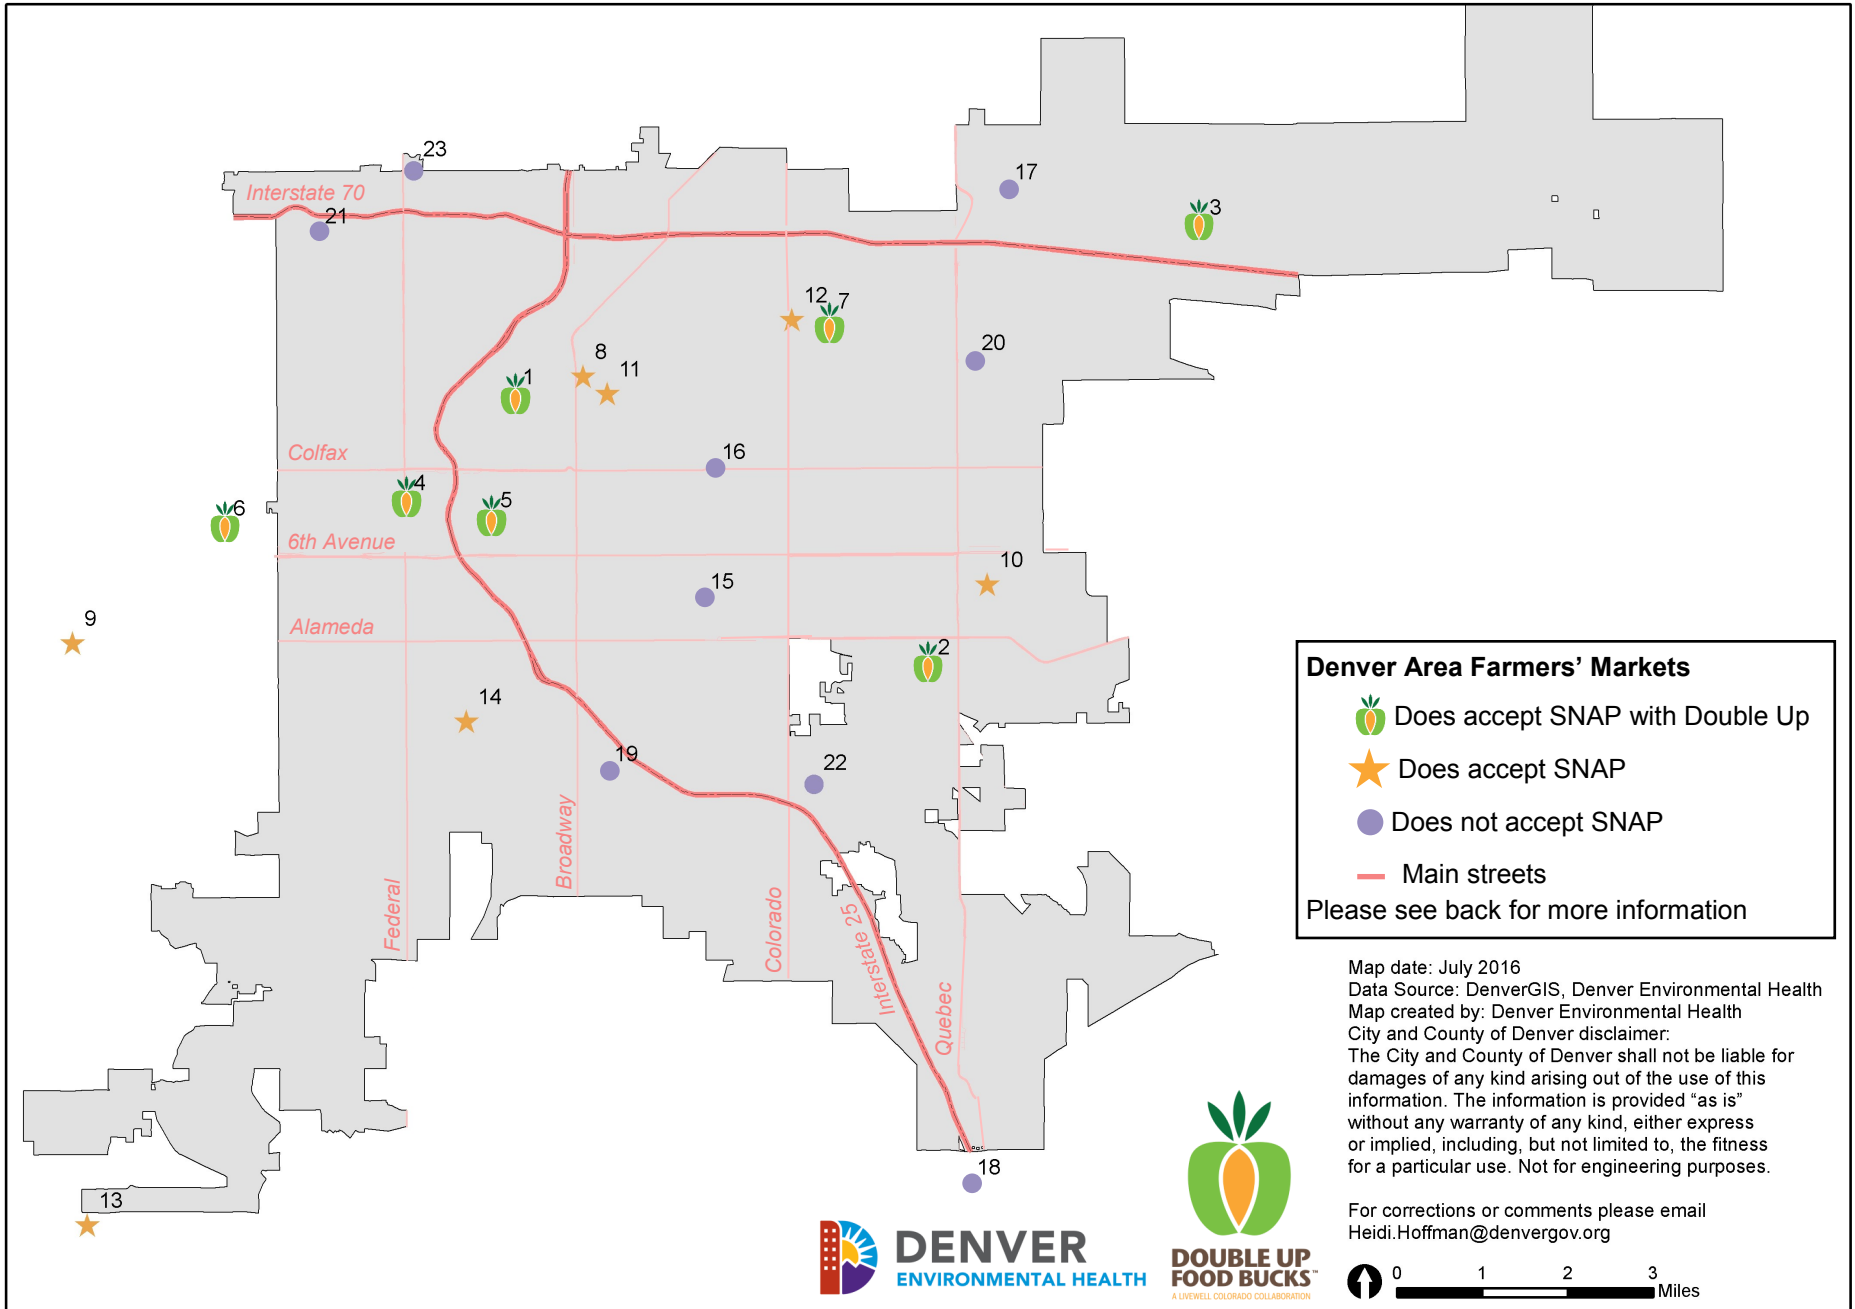

# Denver Area Farmers' Markets That Accept SNAP, 2016

Market Number	Market	Address	City	State	Zip	SNAP Acceptance	When	Website
1	Boulder County Farmer's Market @ Union Station	1701 Wynkoop St	Denver	CO	80211	Yes + Double Up + WIC	Sat: 9-2pm June - October	bcfm.org
2	Denver Green School Community Farmstand	6700 E Virginia Ave SE	Denver	CO	80224	Yes + Double Up	Wed: 3:30-5:30pm August - October	sproutcityfarms.org
3	ELK Market at Montbello	4685 Peoria Street	Denver	CO	80239	Yes + Double Up	Fri: 12-3:30pm	livewellcolorado.org/healthy-communities/double-up-colorado
4	Market at Castro Building	1200 Federal Blvd	Denver	CO	80204	Yes + Double Up	Mon: 10am-1pm	livewellcolorado.org/healthy-communities/double-up-colorado
5	Osage Mercado at Mariposa	1001 Osage St	Denver	CO	80204	Yes + Double Up	Wed: 5-7pm	livewellcolorado.org/healthy-communities/double-up-colorado
6	Mountair Park Community Farmstand	6000 W 9th Ave	Lakewood	CO	80214	Yes + Double Up	Mon: 3:30 - 5:30pm August - October	sproutcityfarms.org
7	Dahlia Campus for Health and Wellbeing Farmstand	3401 Eudora St	Denver	CO	80207	Yes + Double Up	Not Available	sproutcityfarms.org
8	Harry's Urban Farmer's Market	2409 Arapahoe St	Denver	CO	80205	Yes	Sat: 10 - 2pm June - October	harrysurbanfarmersmarket.com
9	Lakewood Metro Denver Farmer's Market	9077 West Alameda Avenue	Denver	CO	80226	Yes	Sat: 10 - 2pm June - October	denverfarmersmarket.com
10	Lowry Farmer's Market	7581 E Academy Blvd	Denver	CO	80230	Yes	Tues: 4pm - dusk June - September	millerfarms.net
11	Mo' Betta Green MarketPlace at Sonny Lawson Park	2505 Welton Street	Denver	CO	80205	Yes	Sat: 9am - 2pm June - October	Mo'Betta Green MarketPlace (Facebook)
12	Mo'Betta Green MarketPlace at The Garden	3435 Albion St	Denver	CO	80207	Yes	Wed: 5pm-9pm July-October	Mo'Betta Green MarketPlace (Facebook)
13	Southwest Plaza Metro Denver Farmer's Market	8501 W Bowles Ave	Littleton	CO	80123	Yes	Sat: 8am - 2pm May-October	denverfarmersmarket.com
14	Athmar Park Farmers' Market	1865 W Mississippi Ave	Denver	CO	80223	Yes	Sat: 9 - 12noon June - October	athmarpark.com/farmers-market
15	Cherry Creek Fresh Market	2300 East 1st Avenue	Denver	CO	80206	No	Wed: 8 - 1pm Sat: 9 - 1pm May - October	coloradofreshmarkets.com
16	City Park Esplanade Fresh Market	1501 Elizabeth Street	Denver	CO	80206	No	Sun: 9 - 1pm June - October	coloradofreshmarkets.com
17	Fresh Market Stapleton Conservatory Green	4954 Valentia Ct	Denver	CO	80216	No	Thurs: 5 - 8pm August - September	coloradofreshmarkets.com
18	Greenwood Village Fresh Market	5415 Land Mark Place	Greenwood Village	CO	80121	No	Sat: 10 - 2pm June - September	coloradofreshmarkets.com
19	South Pearl Street Farmer's Market	1526 South Pearl Street	Denver	CO	80210	No	Sun: 9 - 1pm May - November	southpearlstreet.com
20	Stapleton Farmer's Market	7601 East 29th Avenue	Denver	CO	80238	No	Sun: 8:30 - 12:30pm June - October	coloradofreshmarkets.com
21	The Berkeley Lake Farmer's Market	4345 W 46th Ave	Denver	CO	80212	No	Sun: 10 - 2pm June - August	coloradooutdoormarkets.com
22	Urbiculture Community Farm Celebration Farmstand	1650 South Birch Street	Denver	CO	80222	No	Wed: 5-7pm Saturday: 9 - Noon	ucfarms.org
23	Urbiculture Community Farm Sister Gardens Farmstand	2861 West 52nd Avenue	Denver	CO	80221	No	Thurs: 5-7pm Saturday: 9-Noon	ucfarms.org