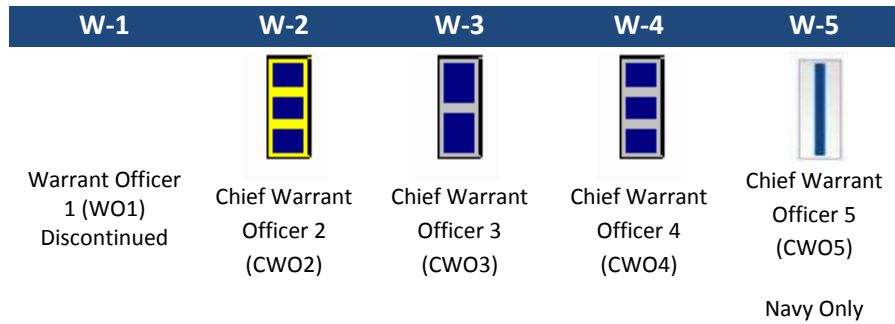

Warrant Officer

Navy – Coast Guard