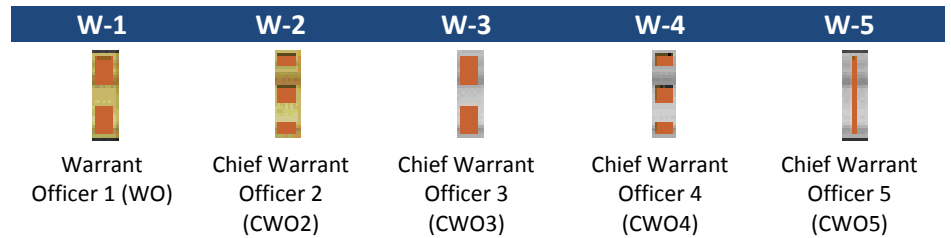

Navy – Coast Guard

O-1	O-2	O-3	O-4	O-5	O-6	O-7	O-8	O-9	O-10	Special
										
Ensign	Lieutenant (junior grade)	Lieutenant	Lieutenant Commander	Commander	Captain	Rear Admiral (lower half)	Rear Admiral (upper half)	Vice Admiral	Admiral	Fleet Admiral (FADM)

U.S. Department of Defense
U.S. Department of Veterans Affairs

Integrated Mental Health Strategy (IMHS)

www.deploymentpsych.org/military-culture

Warrant Officer

Navy – Coast Guard

Coast Guard

Army

Marines