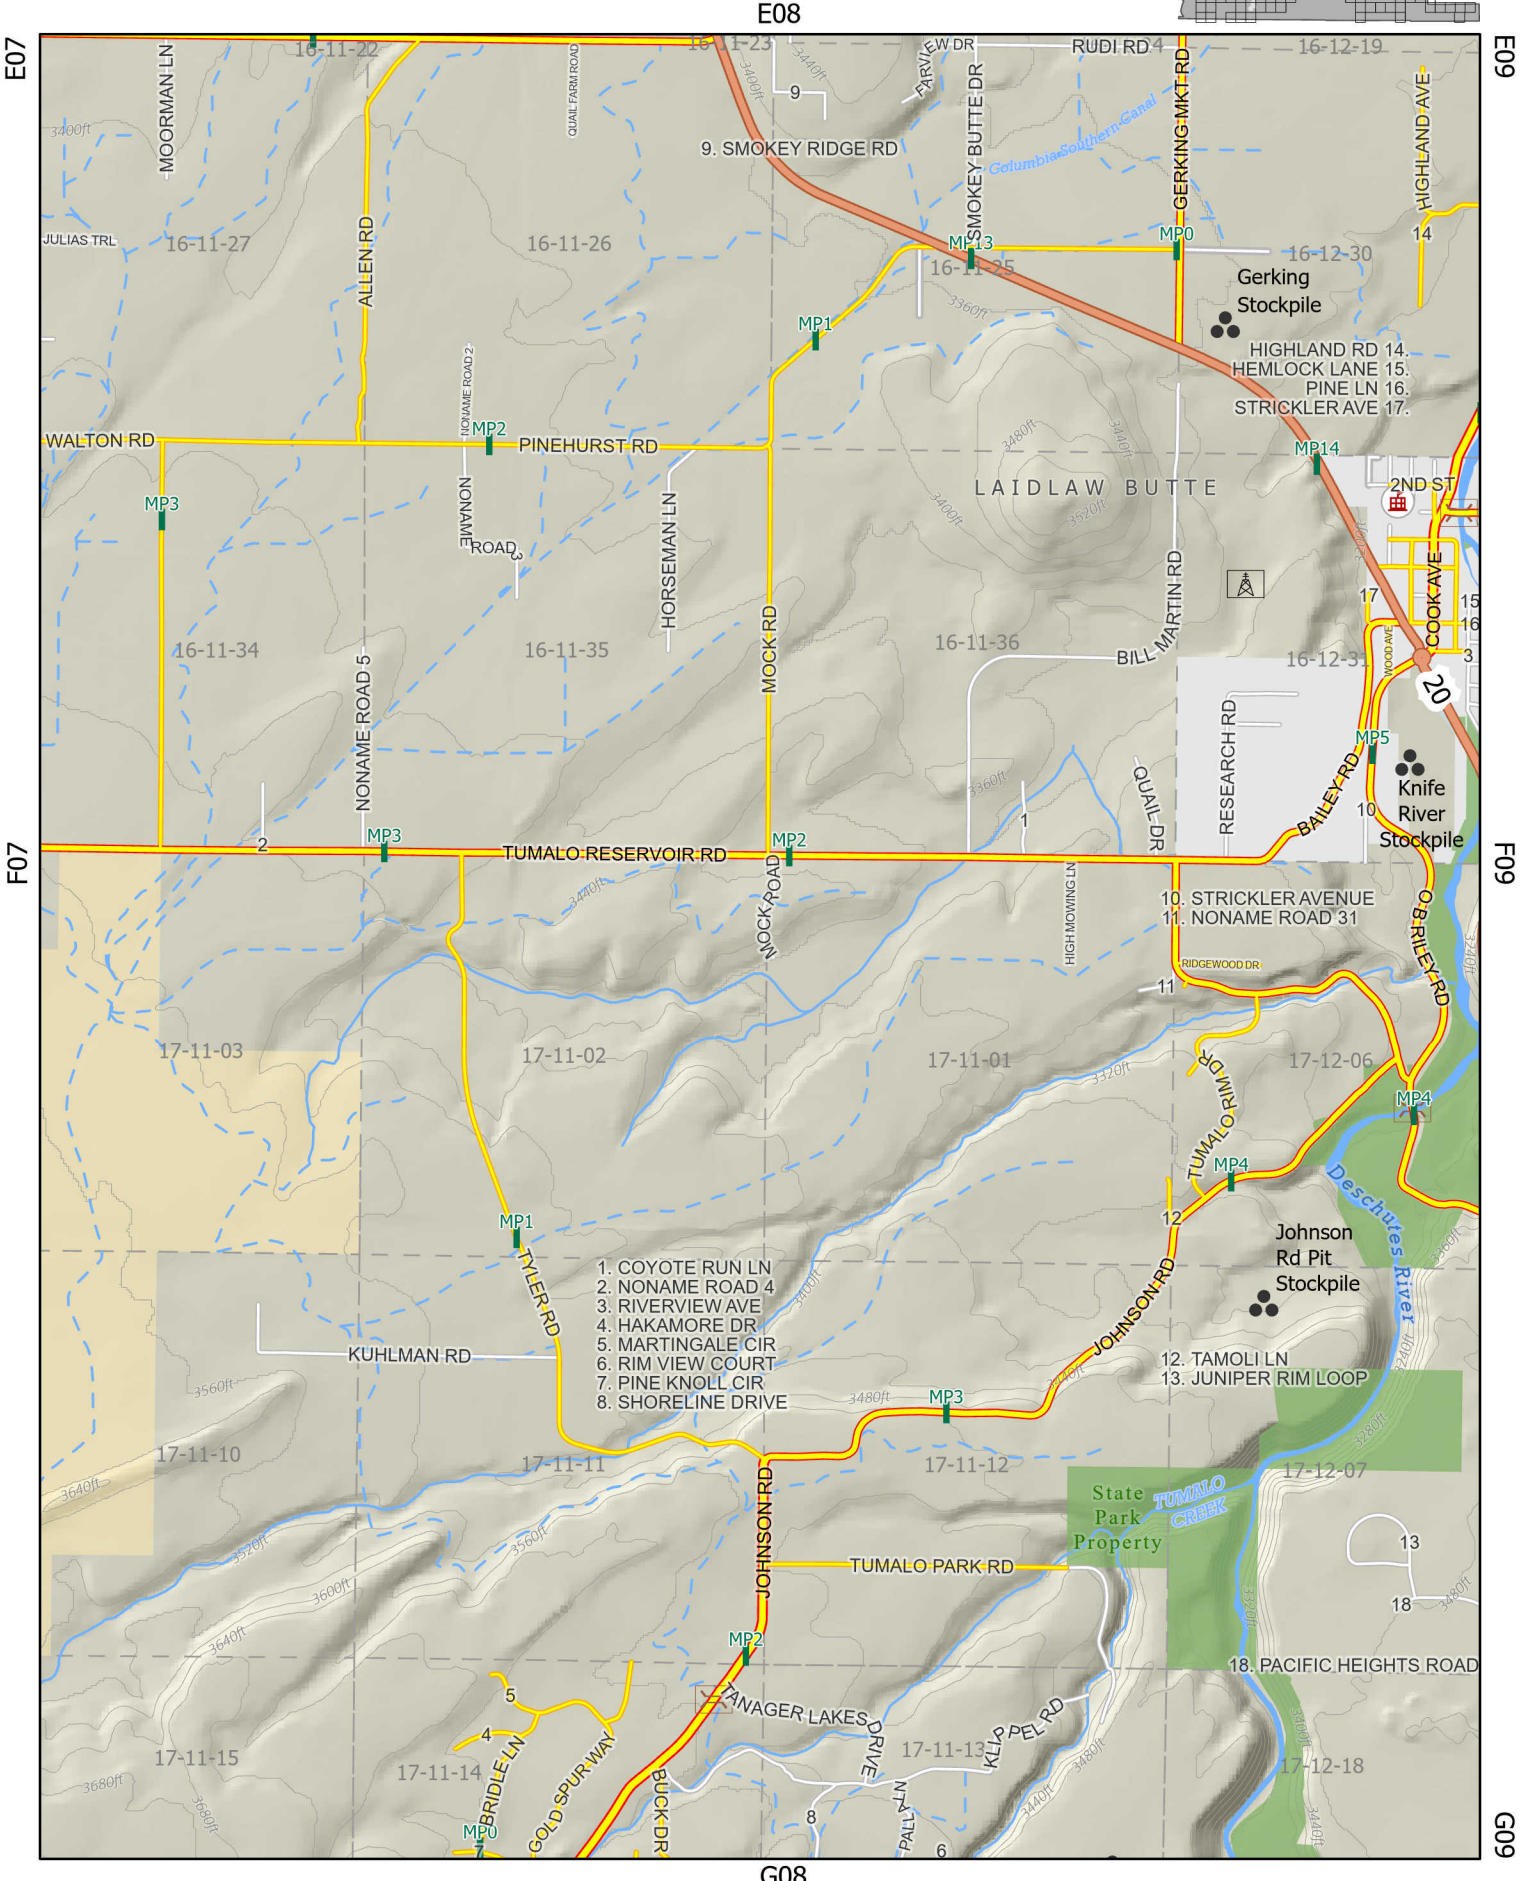

1. COYOTE RUN LN
2. NONAME ROAD 4
3. RIVERVIEW AVE
4. HAKAMORE DR
5. MARTINGALE CIR
6. RIM VIEW COURT
7. PINE KNOLL CIR
8. SHORELINE DRIVE