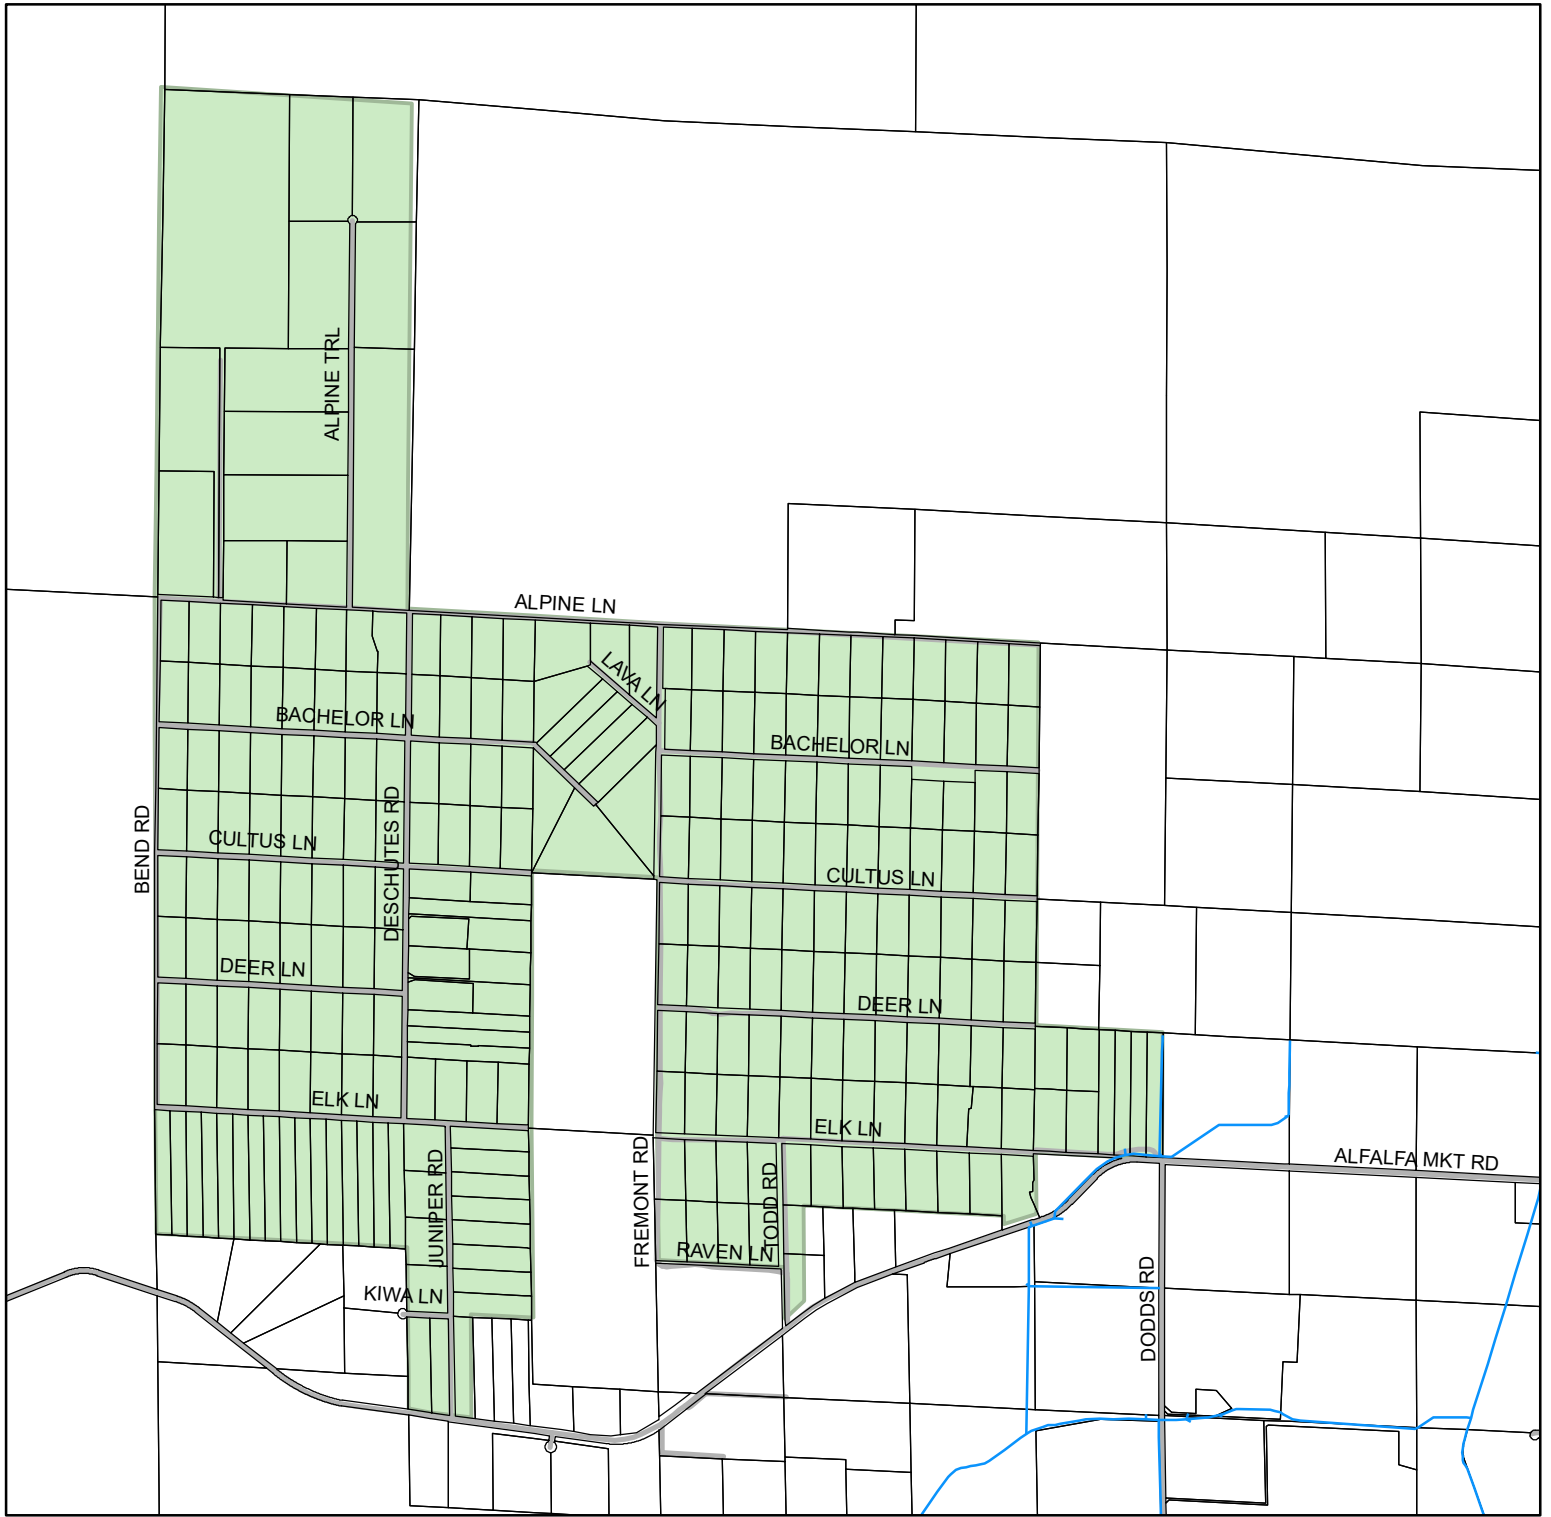

Cascade View Special Road District

0 0.75 1.5 Miles

Printed: 1/03/2022

Legend

	Cascade View Special Road District		County Roads
	Taxlots		Canals
	Other roads		

John Anderson, GIS Analyst
 Phone: (541) 322-7102
 Email: john.anderson@deschutes.org
 Address: 61150 SE 27th St
 Bend, OR 97702

Deschutes County

Road Department

The information on this map was derived from digital databases on Deschutes County's G.I.S. Care was taken in the creation of this map, but it is provided "as is". Deschutes County cannot accept any responsibility for errors, omissions, or positional accuracy in the digital data or the underlying records. There are no warranties, express or implied, including the warranty of merchantability or fitness for a particular purpose, accompanying this product. However, notification of any errors will be appreciated.