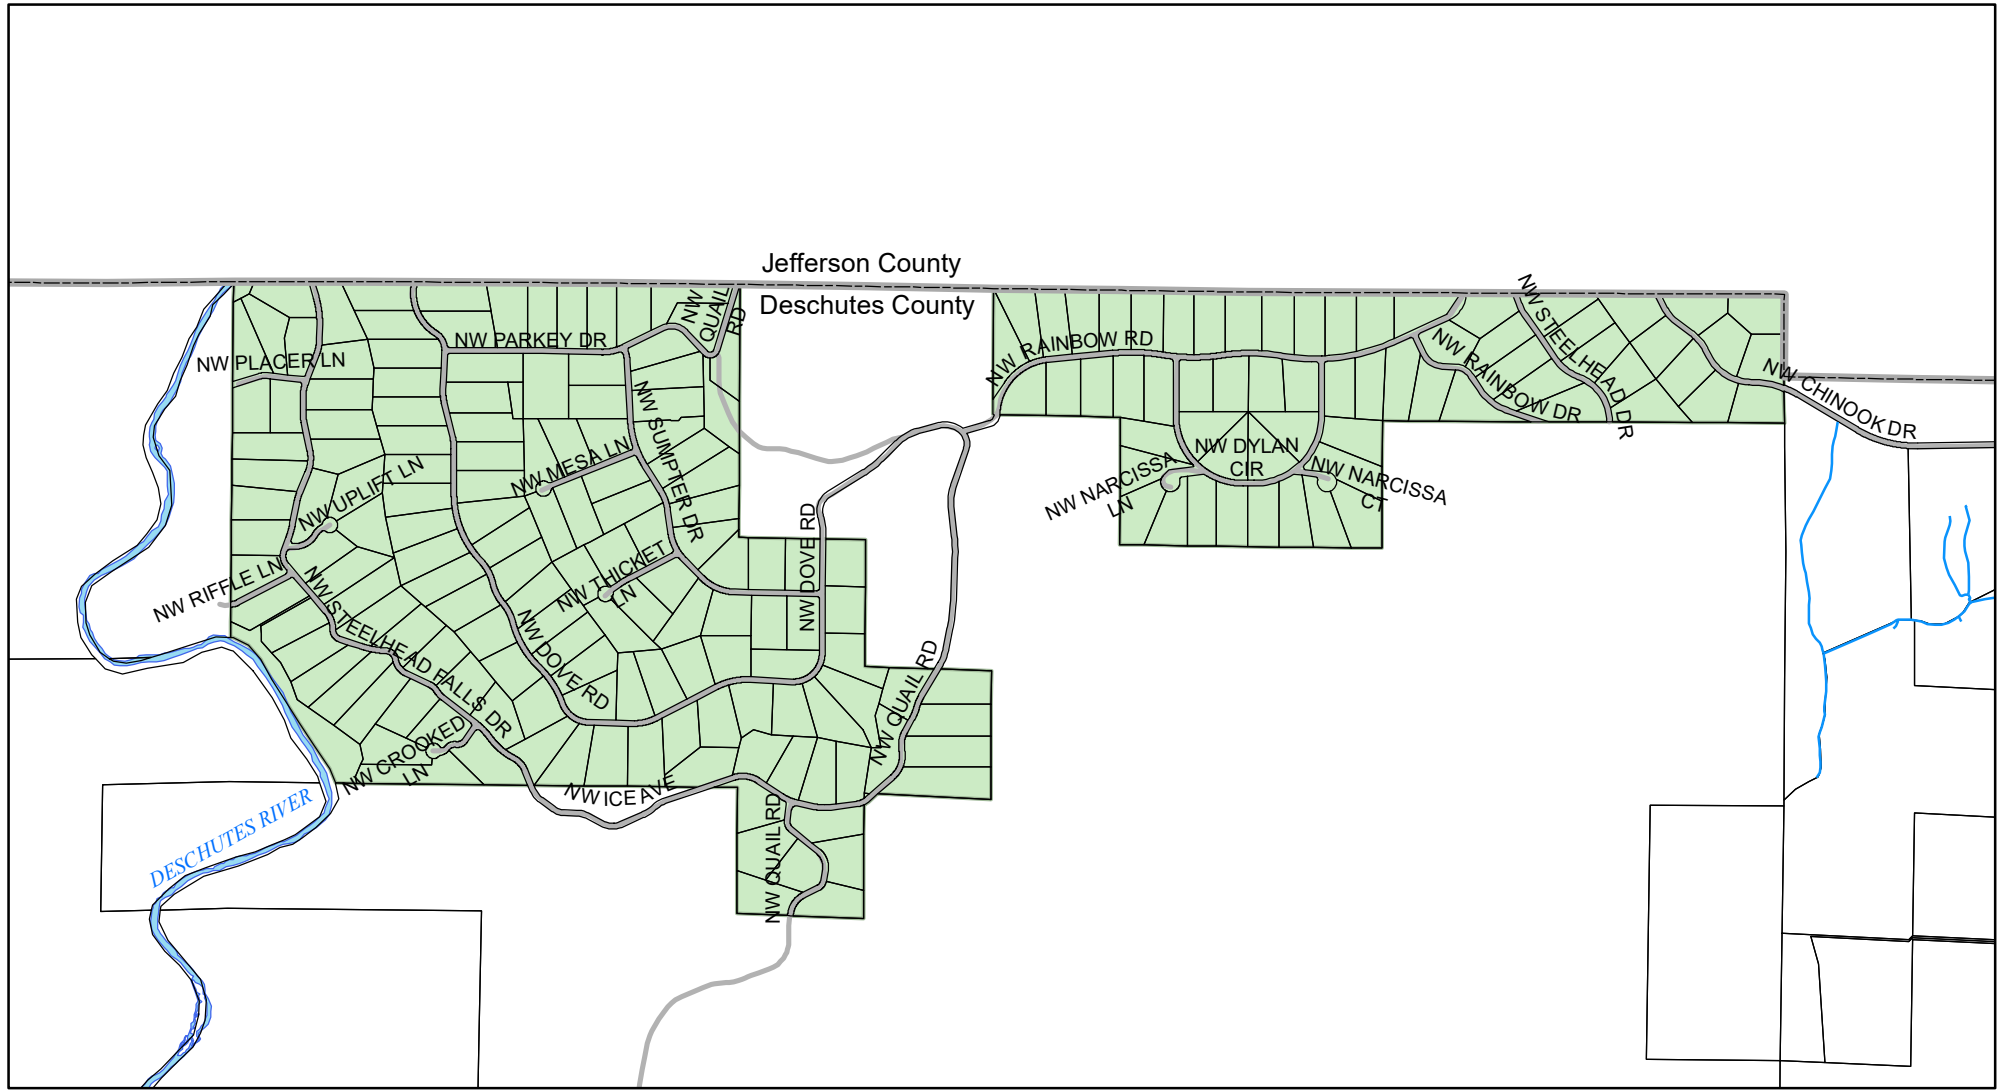

# Crooked River Ranch Special Road District

0 0.25 0.5 1 1.5 Miles

Printed: 1/03/2022

**Legend**

Crooked River Ranch	County Roads
Taxlots	Rivers
Deschutes County Boundary	Canals
Other roads	

**John Anderson, GIS Analyst**  
 Phone: (541) 322-7102  
 Email: john.anderson@deschutes.org  
 Address: 61150 SE 27th St  
 Bend, OR 97702

**Road Department**

The information on this map was derived from digital databases on Deschutes County's G.I.S. Care was taken in the creation of this map, but it is provided "as is". Deschutes County cannot accept any responsibility for errors, omissions, or positional accuracy in the digital data or the underlying records. There are no warranties, express or implied, including the warranty of merchantability or fitness for a particular purpose, accompanying this product. However, notification of any errors will be appreciated.