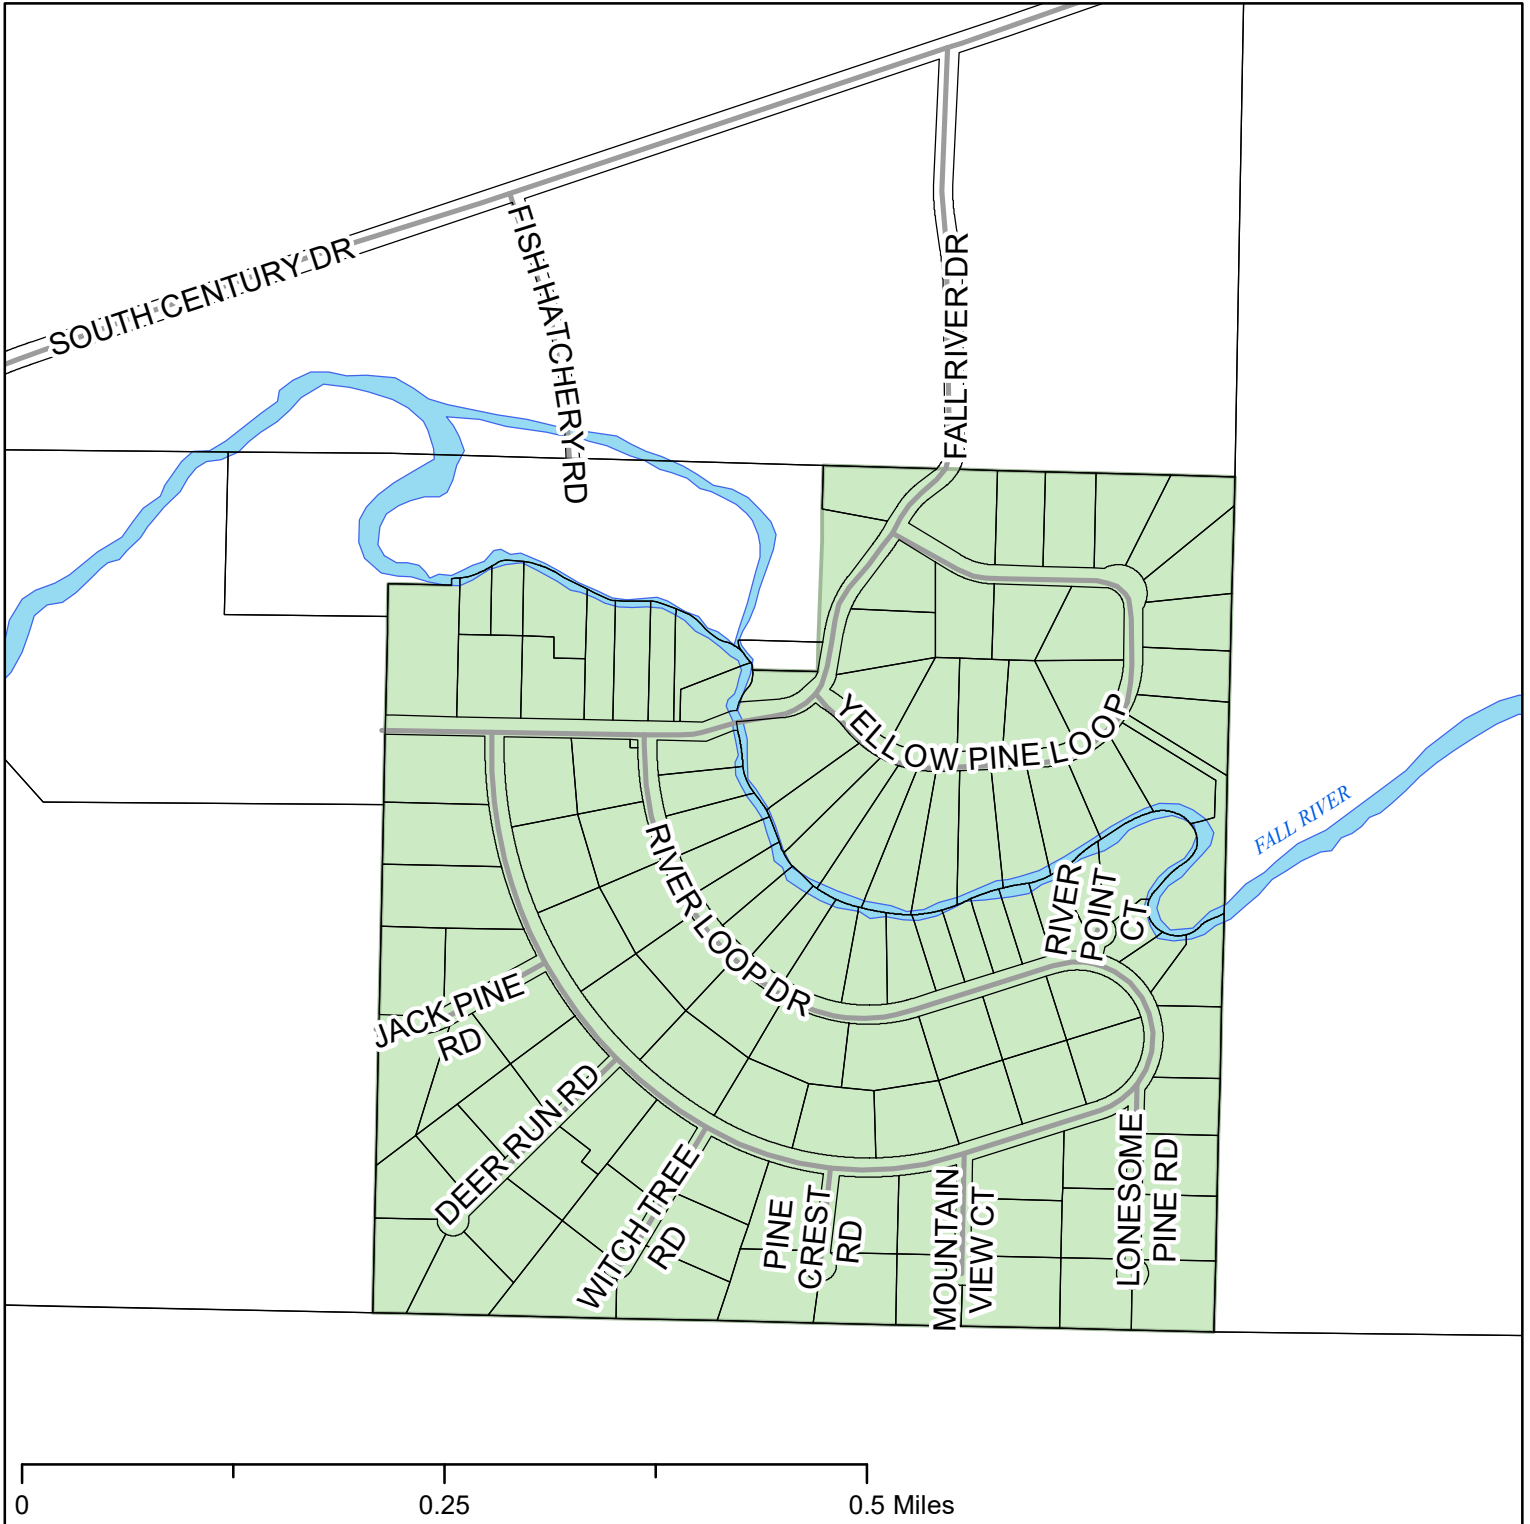

Fall River Special Road District

Legend

- Fall River Special Road District
- Taxlots
- Other roads
- County Roads
- Rivers

Printed: 1/03/2022

John Anderson, GIS Analyst
 Phone: (541) 322-7102
 Email: john.anderson@deschutes.org
 Address: 61150 SE 27th St
 Bend, OR 97702

Road Department

The information on this map was derived from digital databases on Deschutes County's G.I.S. Care was taken in the creation of this map, but it is provided "as is". Deschutes County cannot accept any responsibility for errors, omissions, or positional accuracy in the digital data or the underlying records. There are no warranties, express or implied, including the warranty of merchantability or fitness for a particular purpose, accompanying this product. However, notification of any errors will be appreciated.