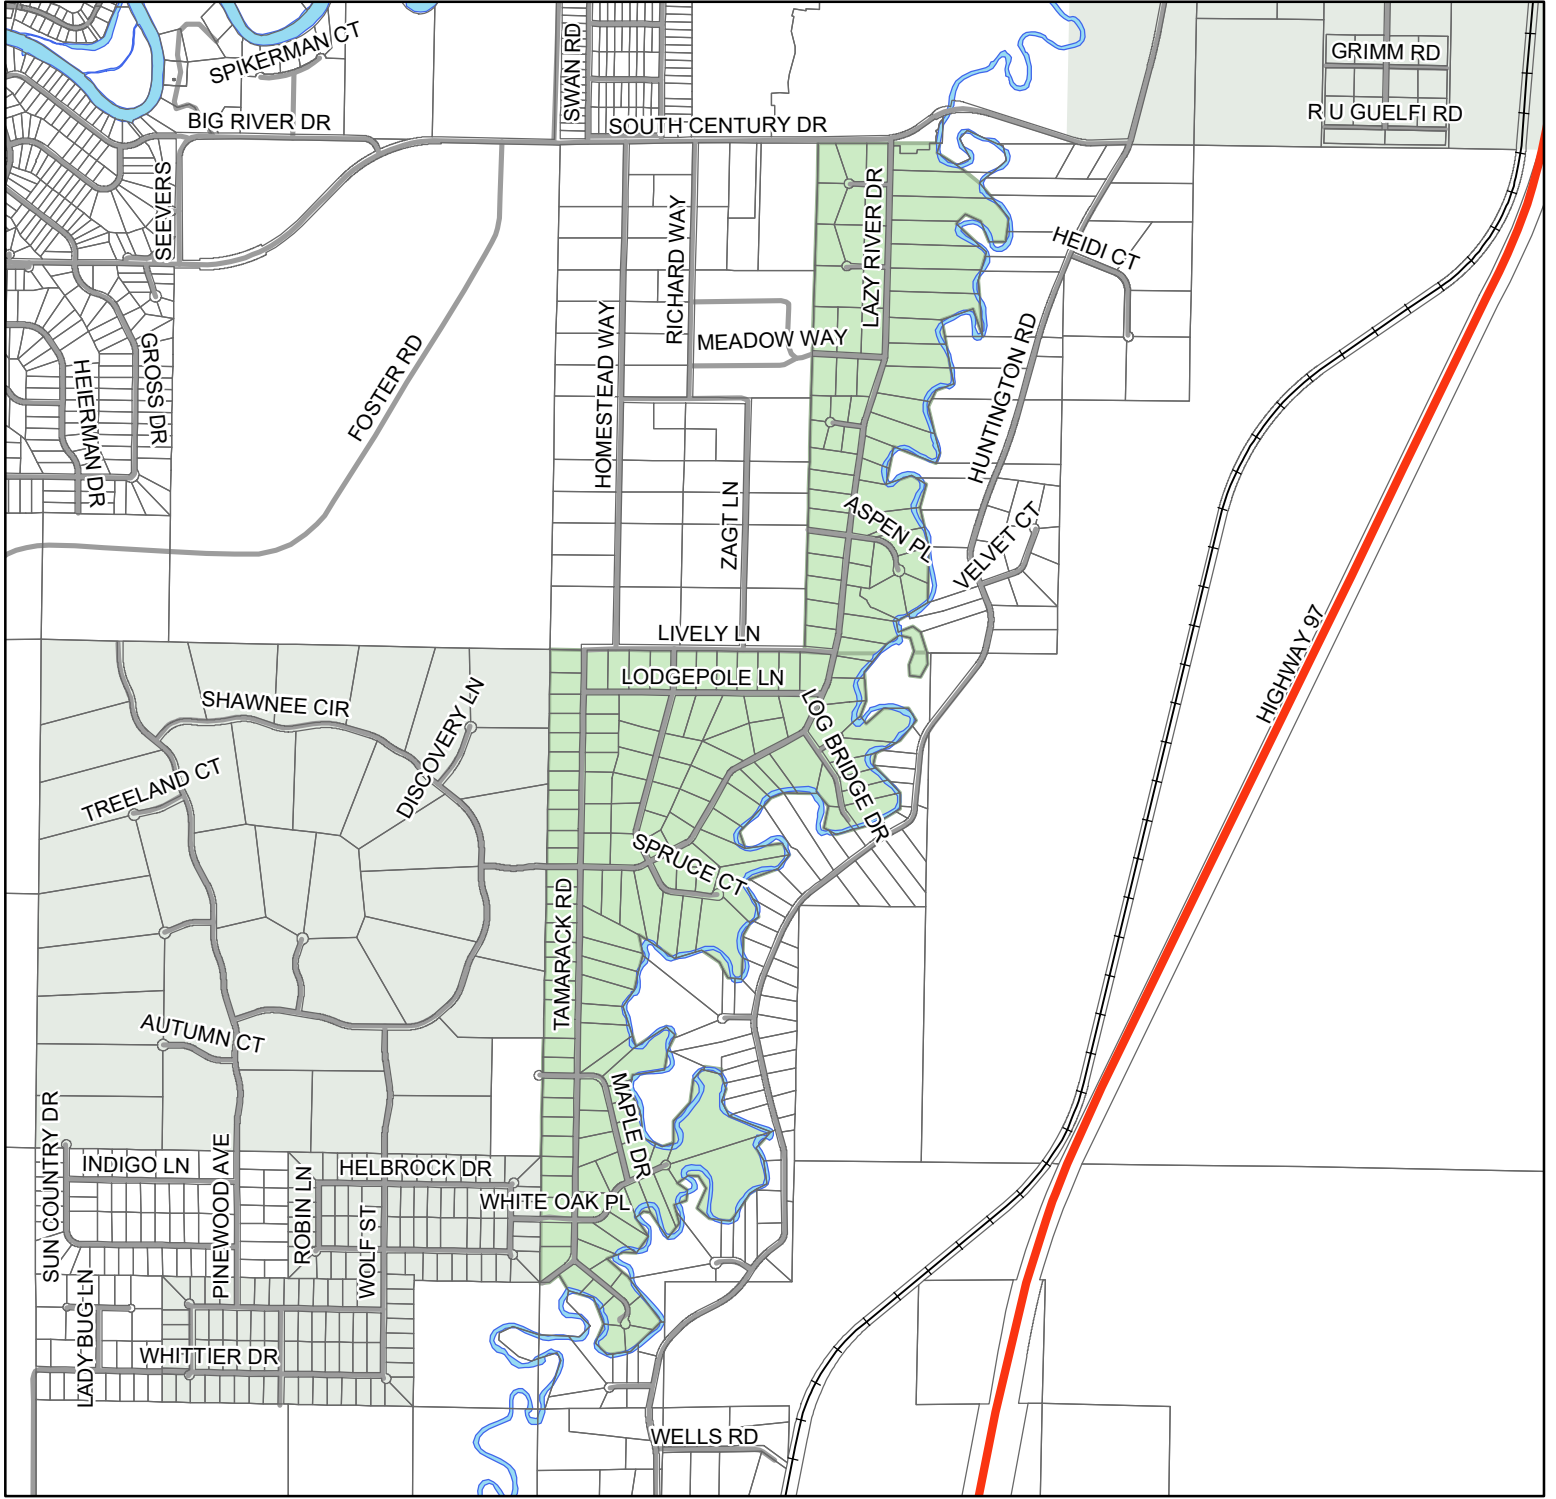

Lazy River Special Road District

Legend

- Other SRD
- Lazy River Special Road District
- Railroad
- State Highways
- Taxlots
- Other roads
- County Roads
- Rivers

Printed: 1/03/2022

0 0.5 1 Miles

John Anderson, GIS Analyst
 Phone: (541) 322-7102
 Email: john.anderson@deschutes.org
 Address: 61150 SE 27th St
 Bend, OR 97702

Road Department

The information on this map was derived from digital databases on Deschutes County's G.I.S. Care was taken in the creation of this map, but it is provided "as is". Deschutes County cannot accept any responsibility for errors, omissions, or positional accuracy in the digital data or the underlying records. There are no warranties, express or implied, including the warranty of merchantability or fitness for a particular purpose, accompanying this product. However, notification of any errors will be appreciated.