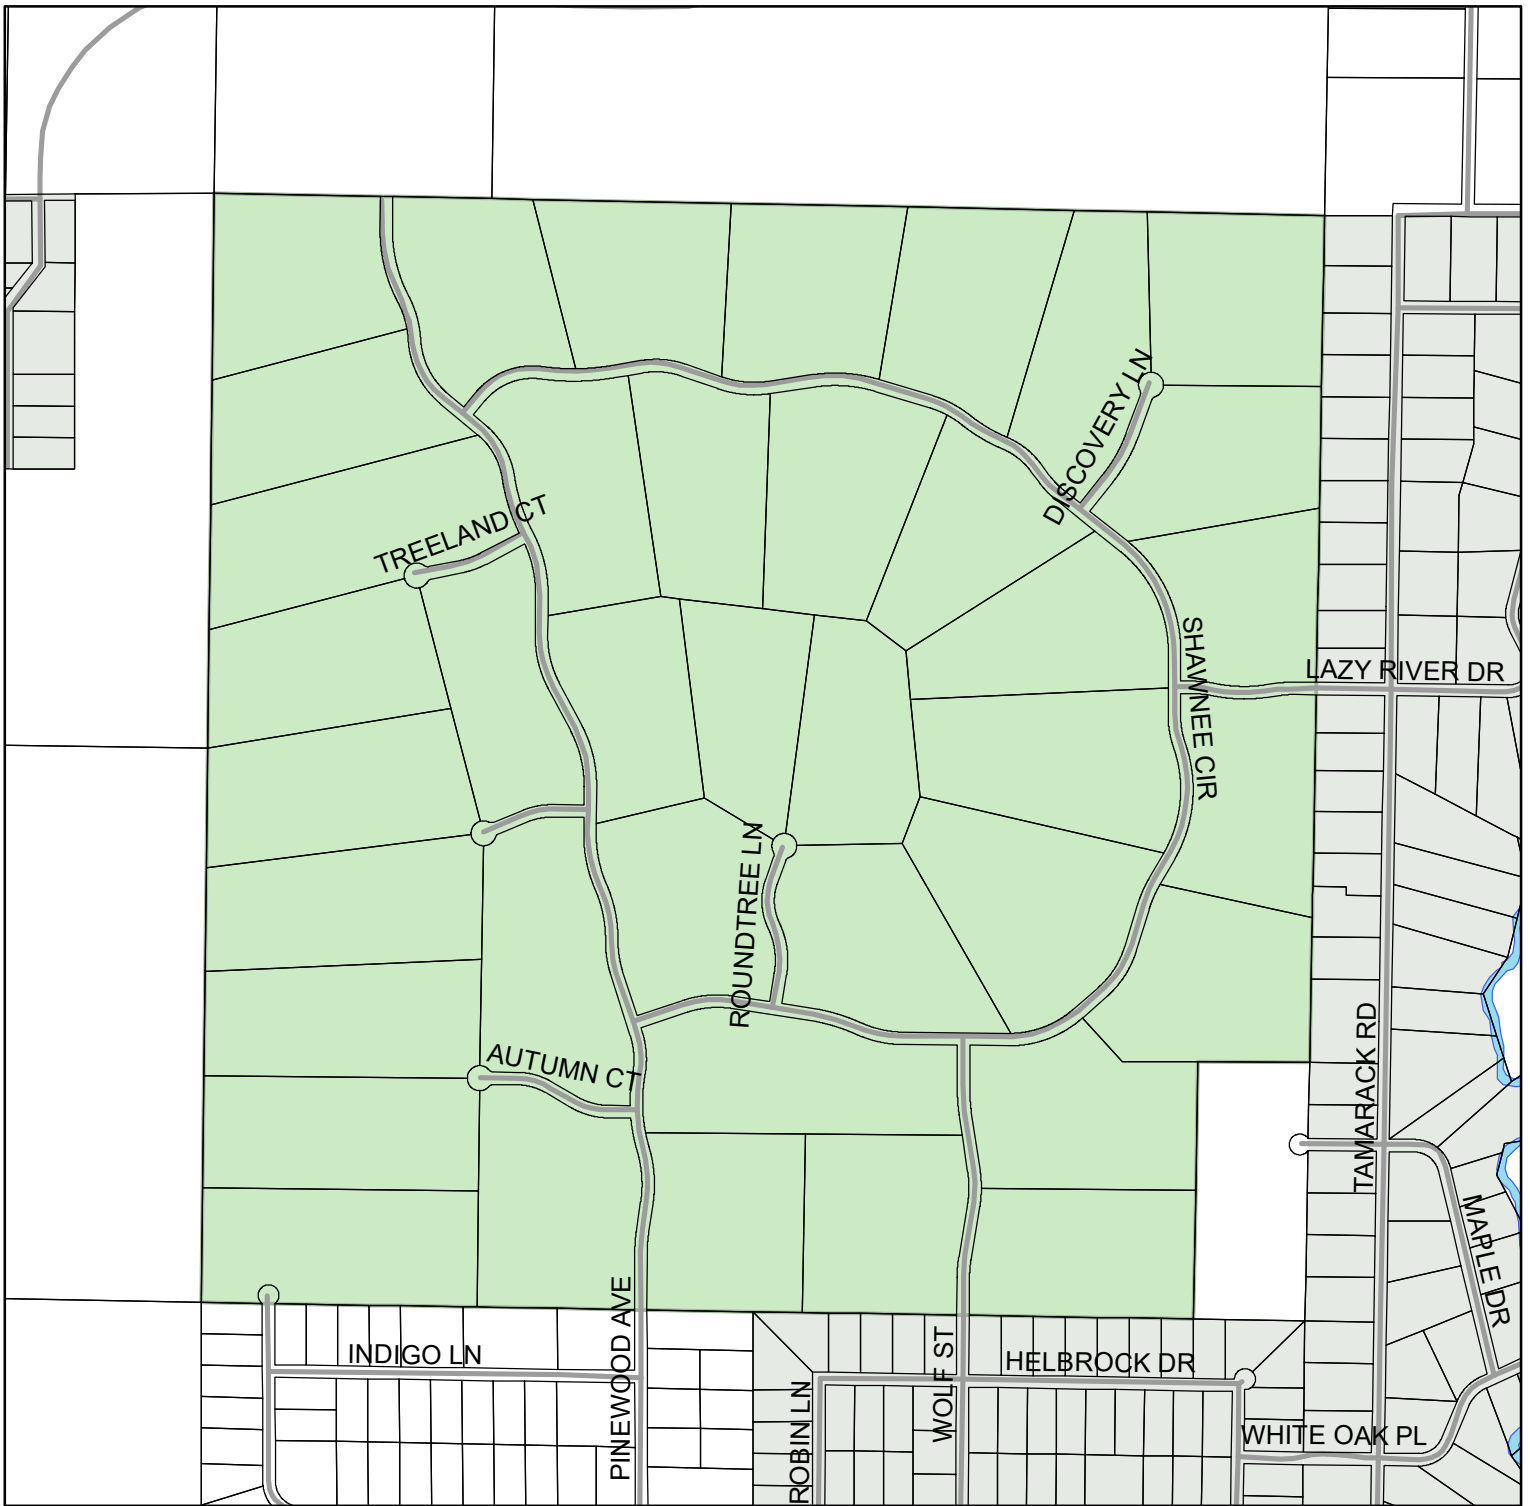

# Pinewood Country Estates Special Road District

0 0.25 0.5 0.75 Miles

Printed: 1/03/2022

Legend	
	Other SRD
	Pinewood Country Estates SRD
	Taxlots
	Other roads
	County Roads
	Rivers

**John Anderson, GIS Analyst**  
 Phone: (541) 322-7102  
 Email: john.anderson@deschutes.org  
 Address: 61150 SE 27th St  
 Bend, OR 97702

---

**Deschutes County**

---

**Road Department**

The information on this map was derived from digital databases on Deschutes County's G.I.S. Care was taken in the creation of this map, but it is provided "as is". Deschutes County cannot accept any responsibility for errors, omissions, or positional accuracy in the digital data or the underlying records. There are no warranties, express or implied, including the warranty of merchantability or fitness for a particular purpose, accompanying this product. However, notification of any errors will be appreciated.