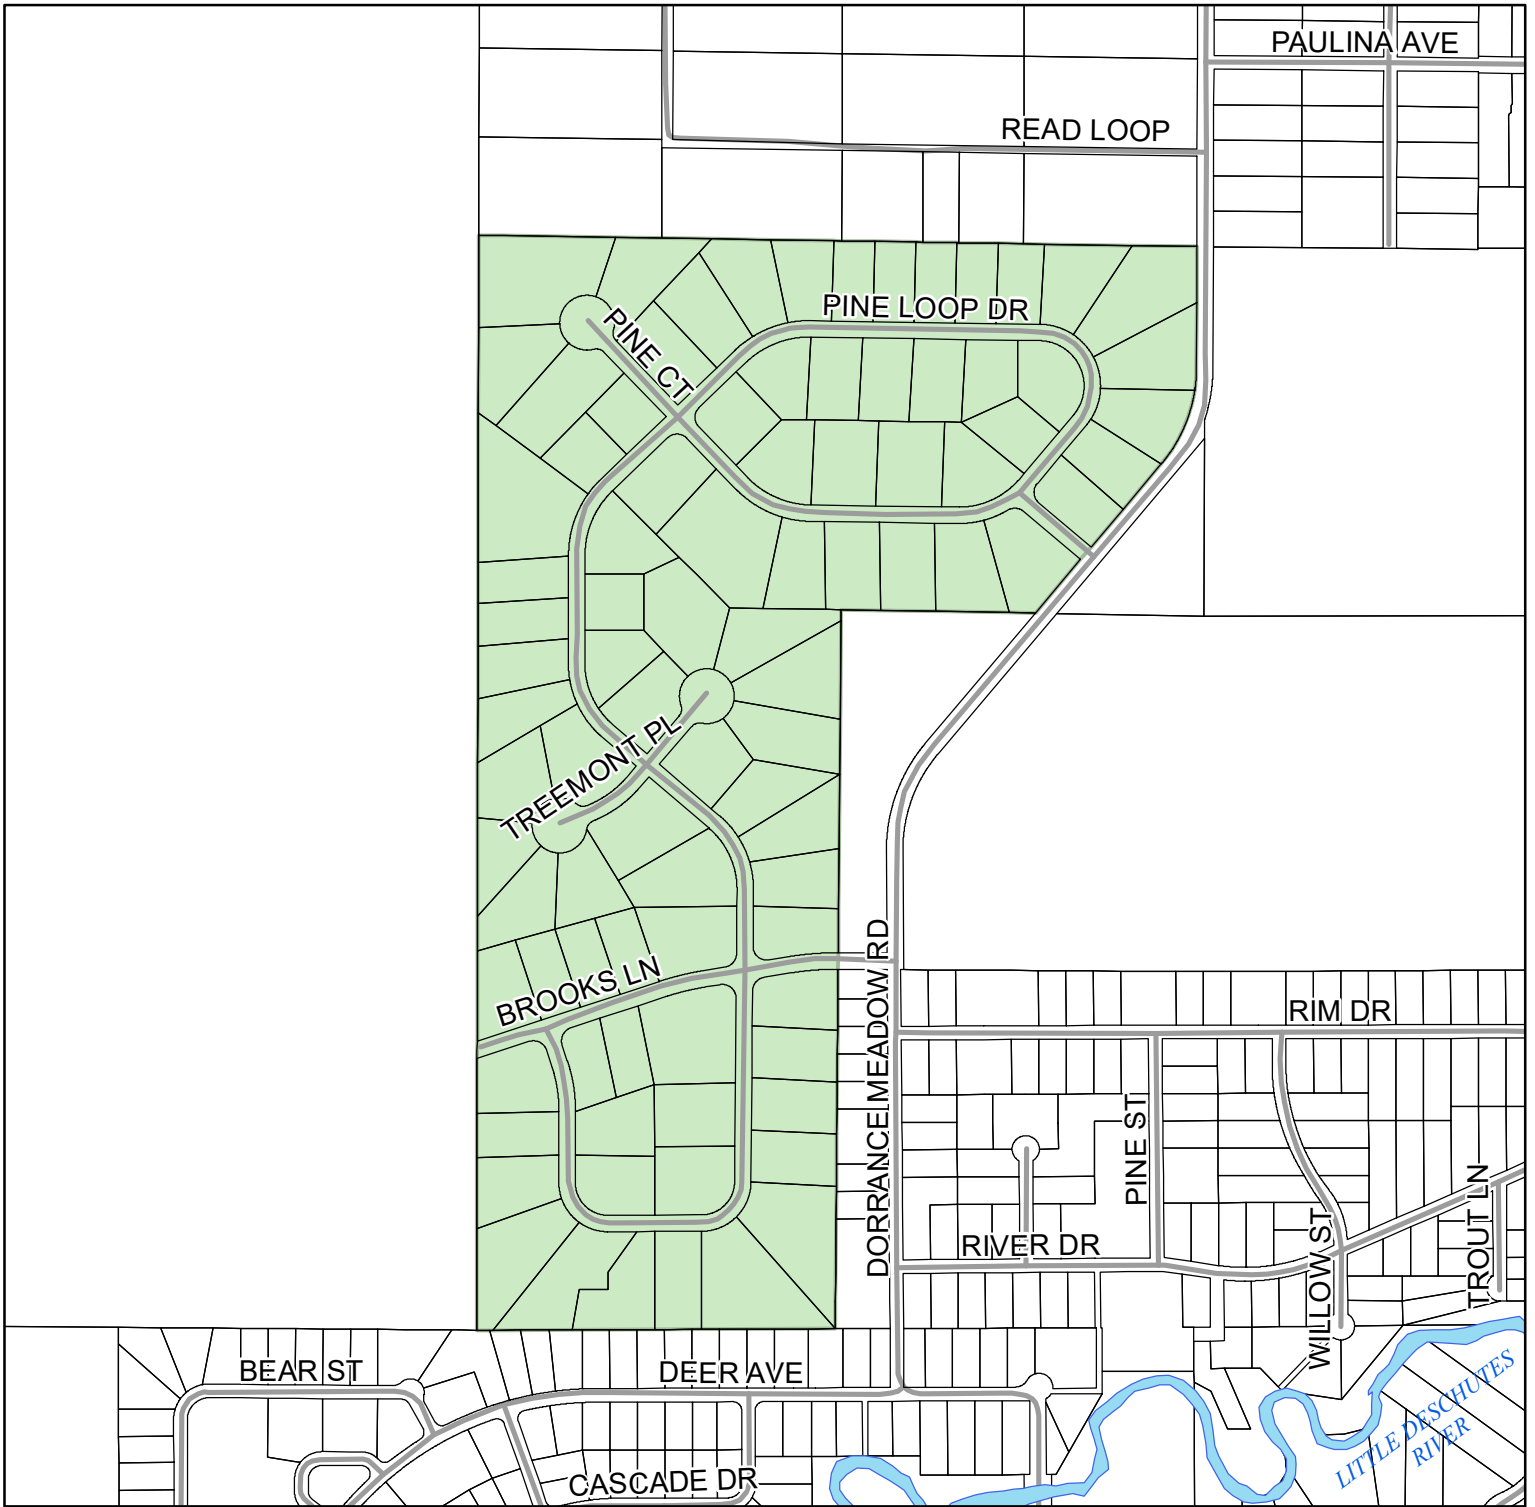

Ponderosa Pines East Special Road District

0 0.25 0.5 Miles

Printed: 1/03/2022

Legend

- Ponderosa Pines East Special Road District
- Rivers
- Taxlots
- Other roads
- County Roads

John Anderson, GIS Analyst
 Phone: (541) 322-7102
 Email: john.anderson@deschutes.org
 Address: 61150 SE 27th St
 Bend, OR 97702