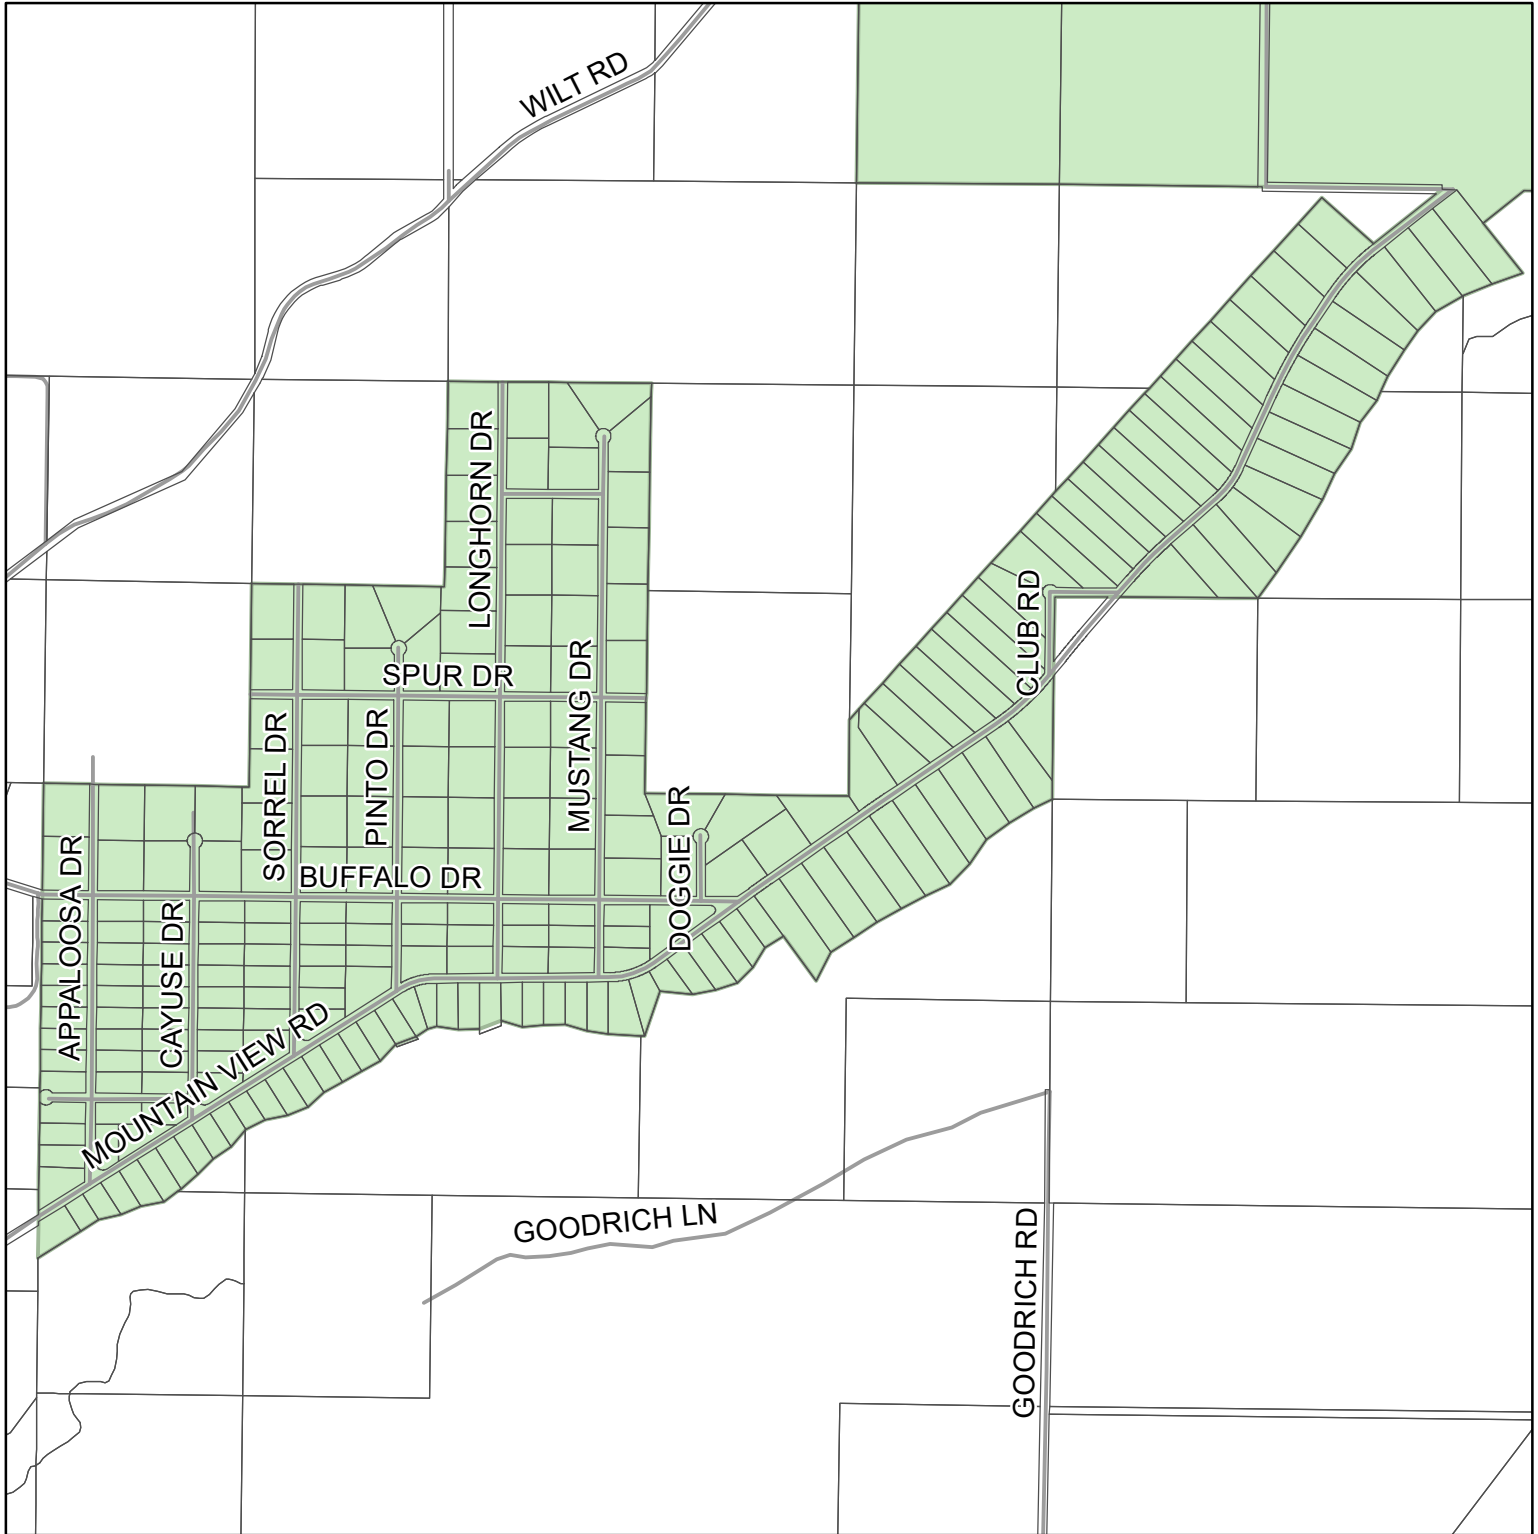

Squaw Creek Canyon Special Road District (Sh. 1 of 2)

0 0.25 0.5 0.75 1 Miles

Printed: 1/03/2022

Legend

- Squaw Creek Canyon Special Road District
- Taxlots
- Other roads

John Anderson, GIS Analyst
 Phone: (541) 322-7102
 Email: john.anderson@deschutes.org
 Address: 61150 SE 27th St
 Bend, OR 97702

Road Department

The information on this map was derived from digital databases on Deschutes County's G.I.S. Care was taken in the creation of this map, but it is provided "as is". Deschutes County cannot accept any responsibility for errors, omissions, or positional accuracy in the digital data or the underlying records. There are no warranties, express or implied, including the warranty of merchantability or fitness for a particular purpose, accompanying this product. However, notification of any errors will be appreciated.