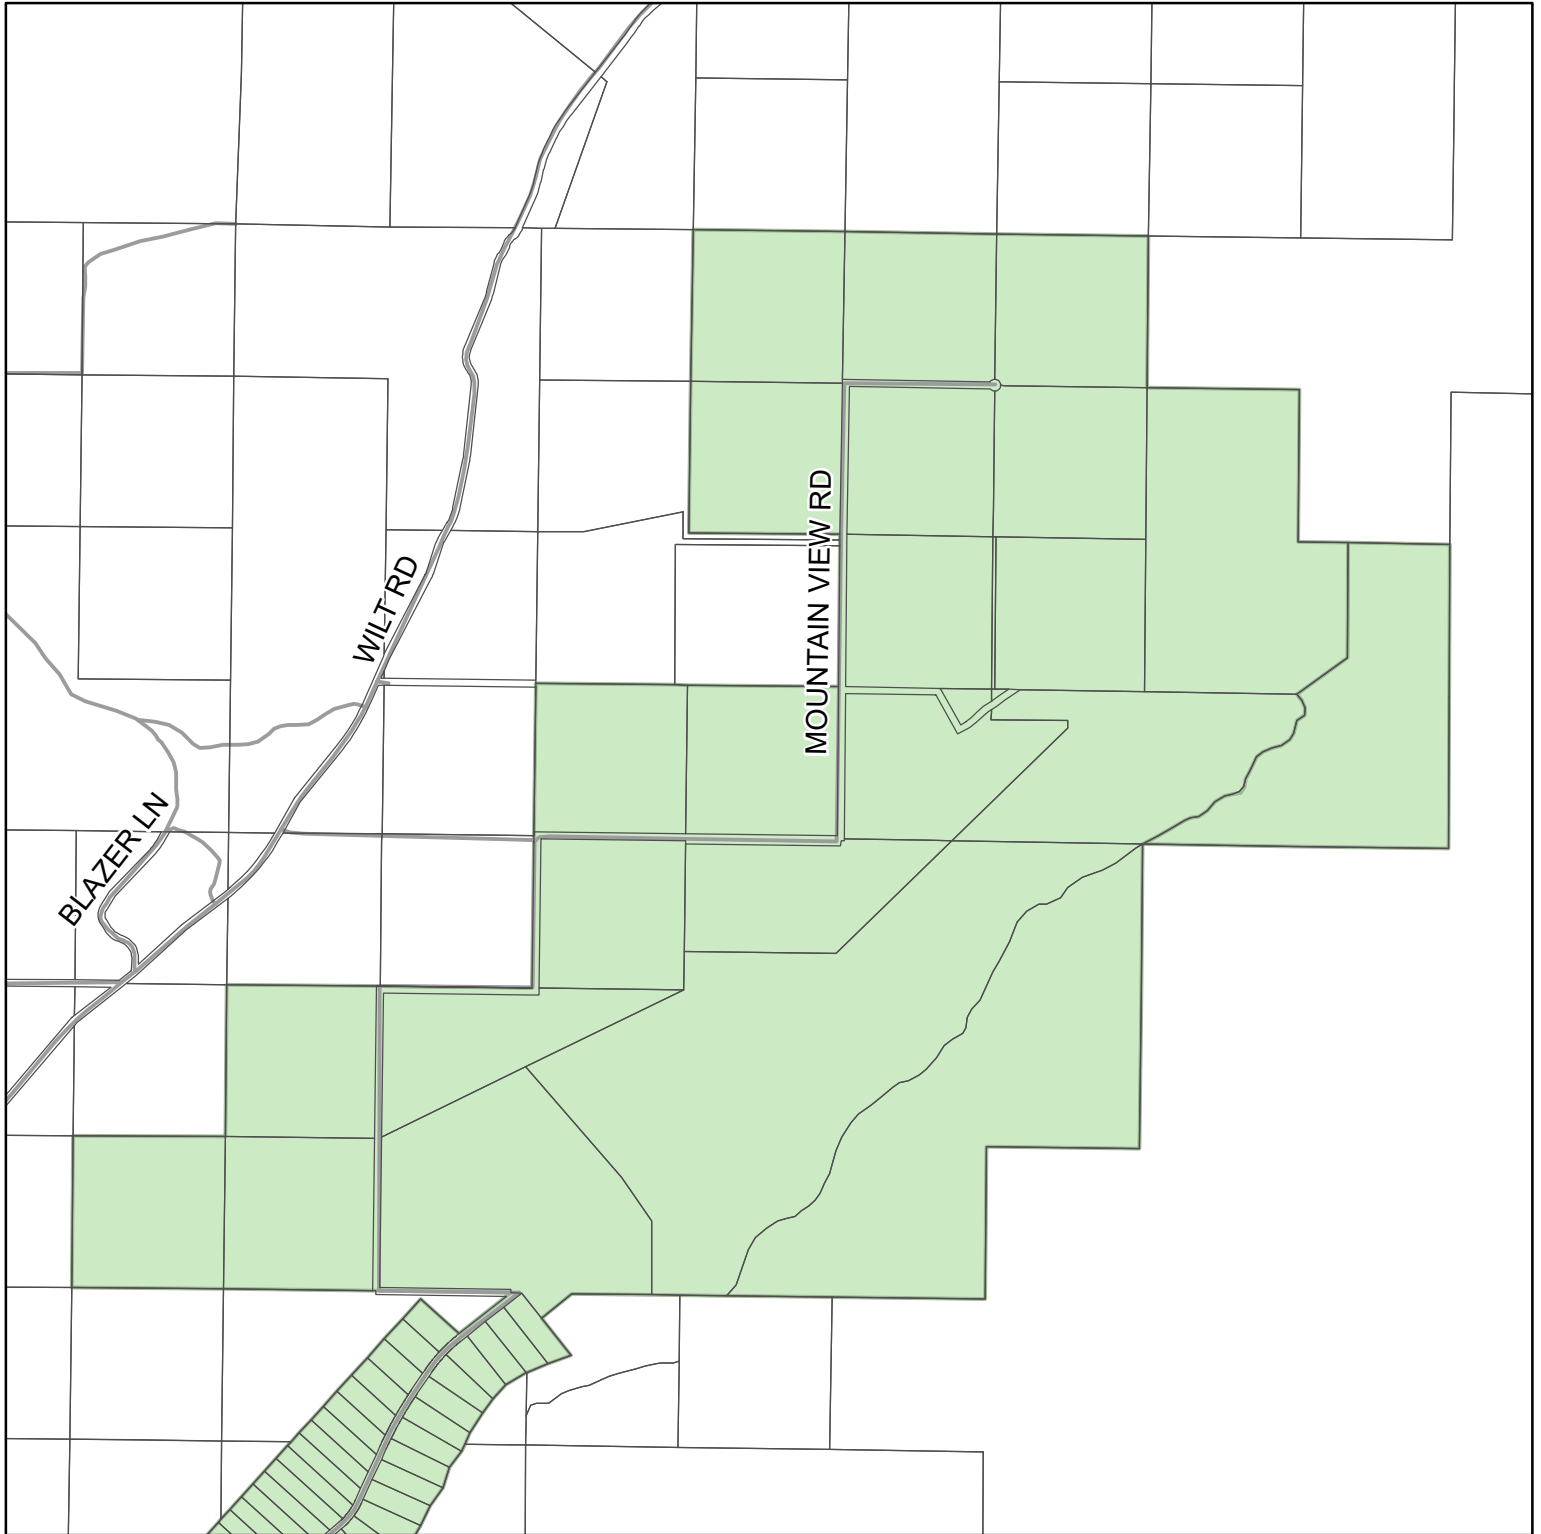

# Squaw Creek Canyon Special Road District (Sh. 2 of 2)

0 0.25 0.5 0.75 1 Miles

Printed: 1/03/2022

**Legend**

- Squaw Creek Canyon Special Road District
- Taxlots
- Other roads

**DESCHUTES COUNTY**

**John Anderson, GIS Analyst**  
 Phone: (541) 322-7102  
 Email: john.anderson@deschutes.org  
 Address: 61150 SE 27th St  
 Bend, OR 97702

---

Road Department

The information on this map was derived from digital databases on Deschutes County's G.I.S. Care was taken in the creation of this map, but it is provided "as is". Deschutes County cannot accept any responsibility for errors, omissions, or positional accuracy in the digital data or the underlying records. There are no warranties, express or implied, including the warranty of merchantability or fitness for a particular purpose, accompanying this product. However, notification of any errors will be appreciated.