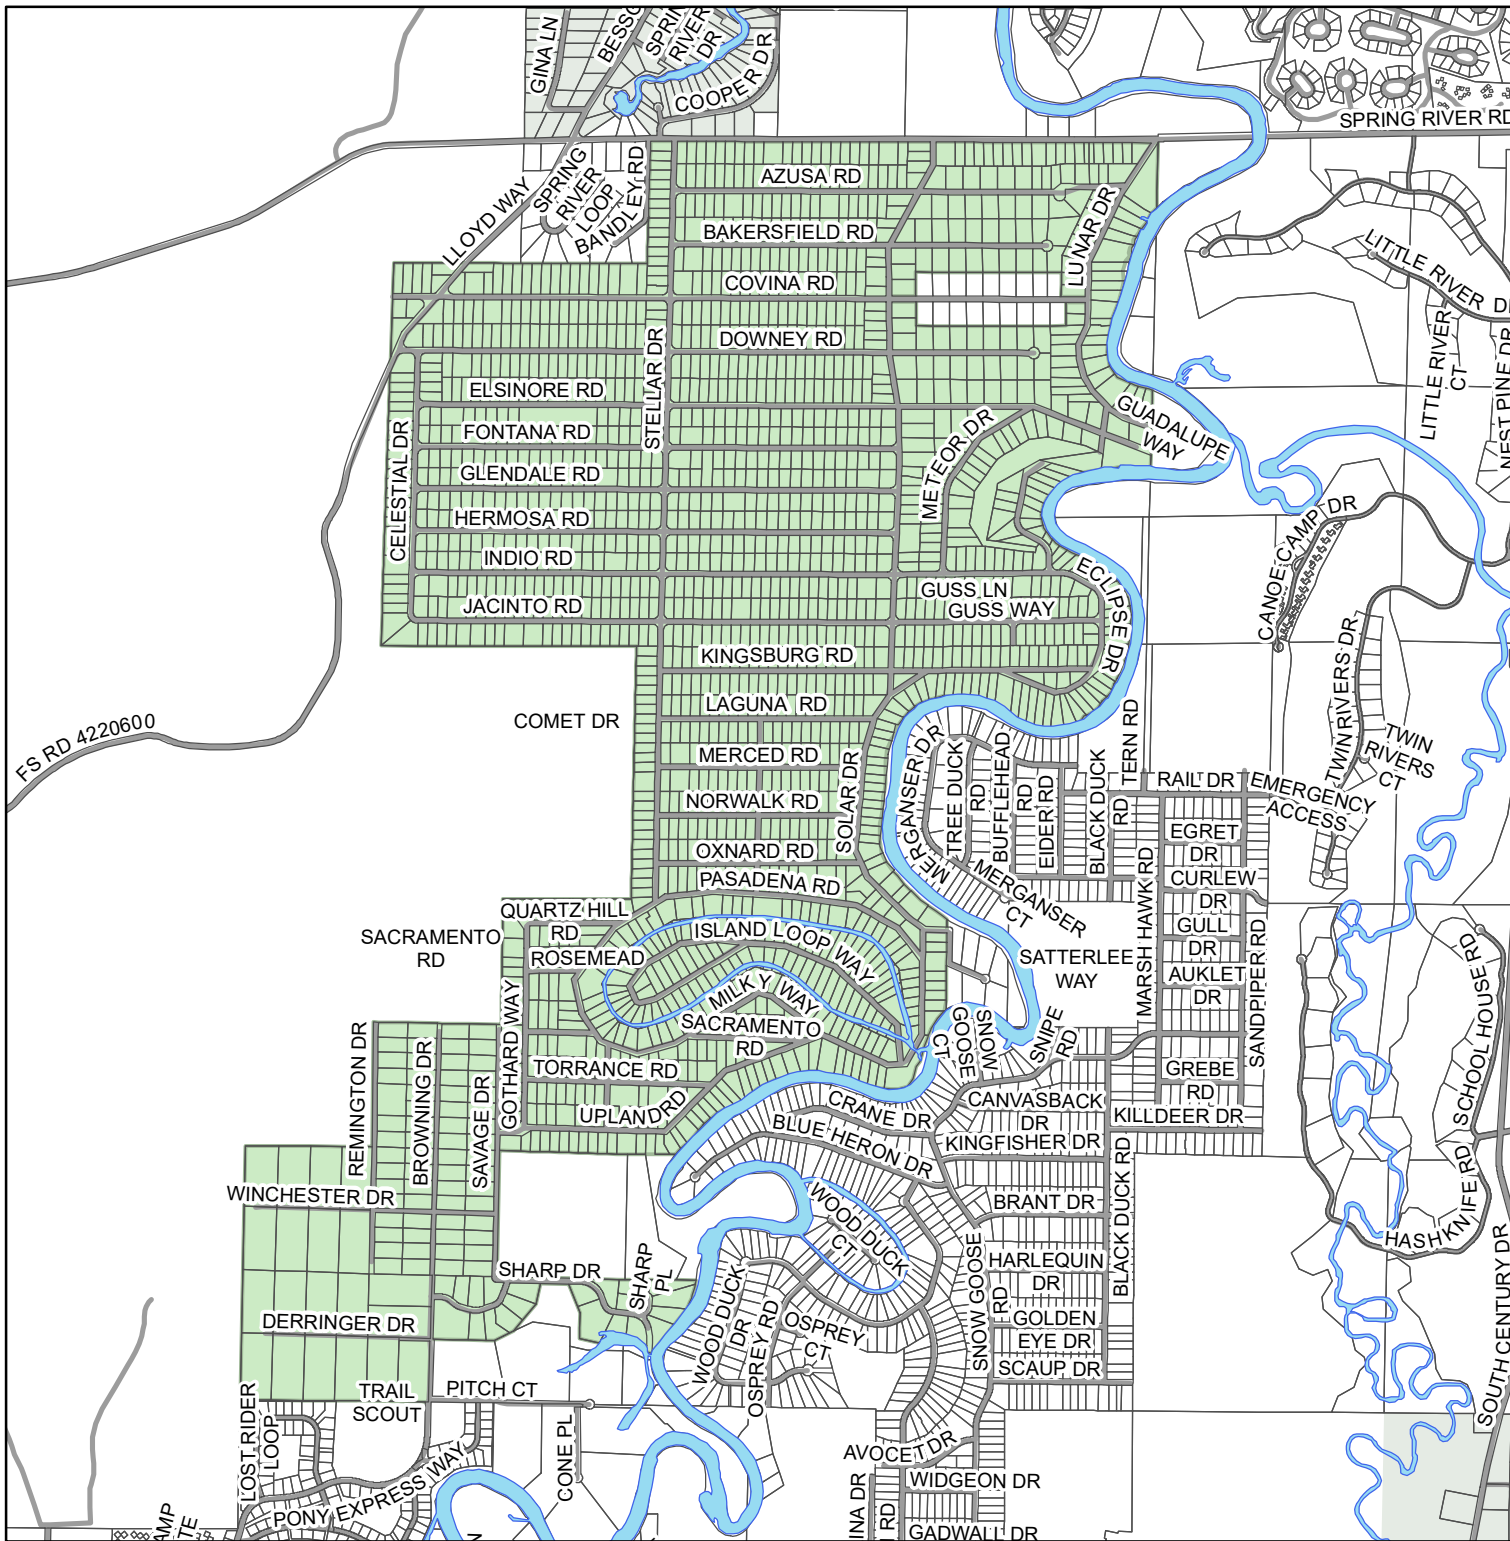

Special Road District #1

Printed: 1/03/2022

Legend

- Other SRD
- Special Road District #1
- Taxlots
- Other roads
- Rivers

John Anderson, GIS Analyst
 Phone: (541) 322-7102
 Email: john.anderson@deschutes.org
 Address: 61150 SE 27th St
 Bend, OR 97702

Road Department

The information on this map was derived from digital databases on Deschutes County's G.I.S. Care was taken in the creation of this map, but it is provided "as is". Deschutes County cannot accept any responsibility for errors, omissions, or positional accuracy in the digital data or the underlying records. There are no warranties, express or implied, including the warranty of merchantability or fitness for a particular purpose, accompanying this product. However, notification of any errors will be appreciated.