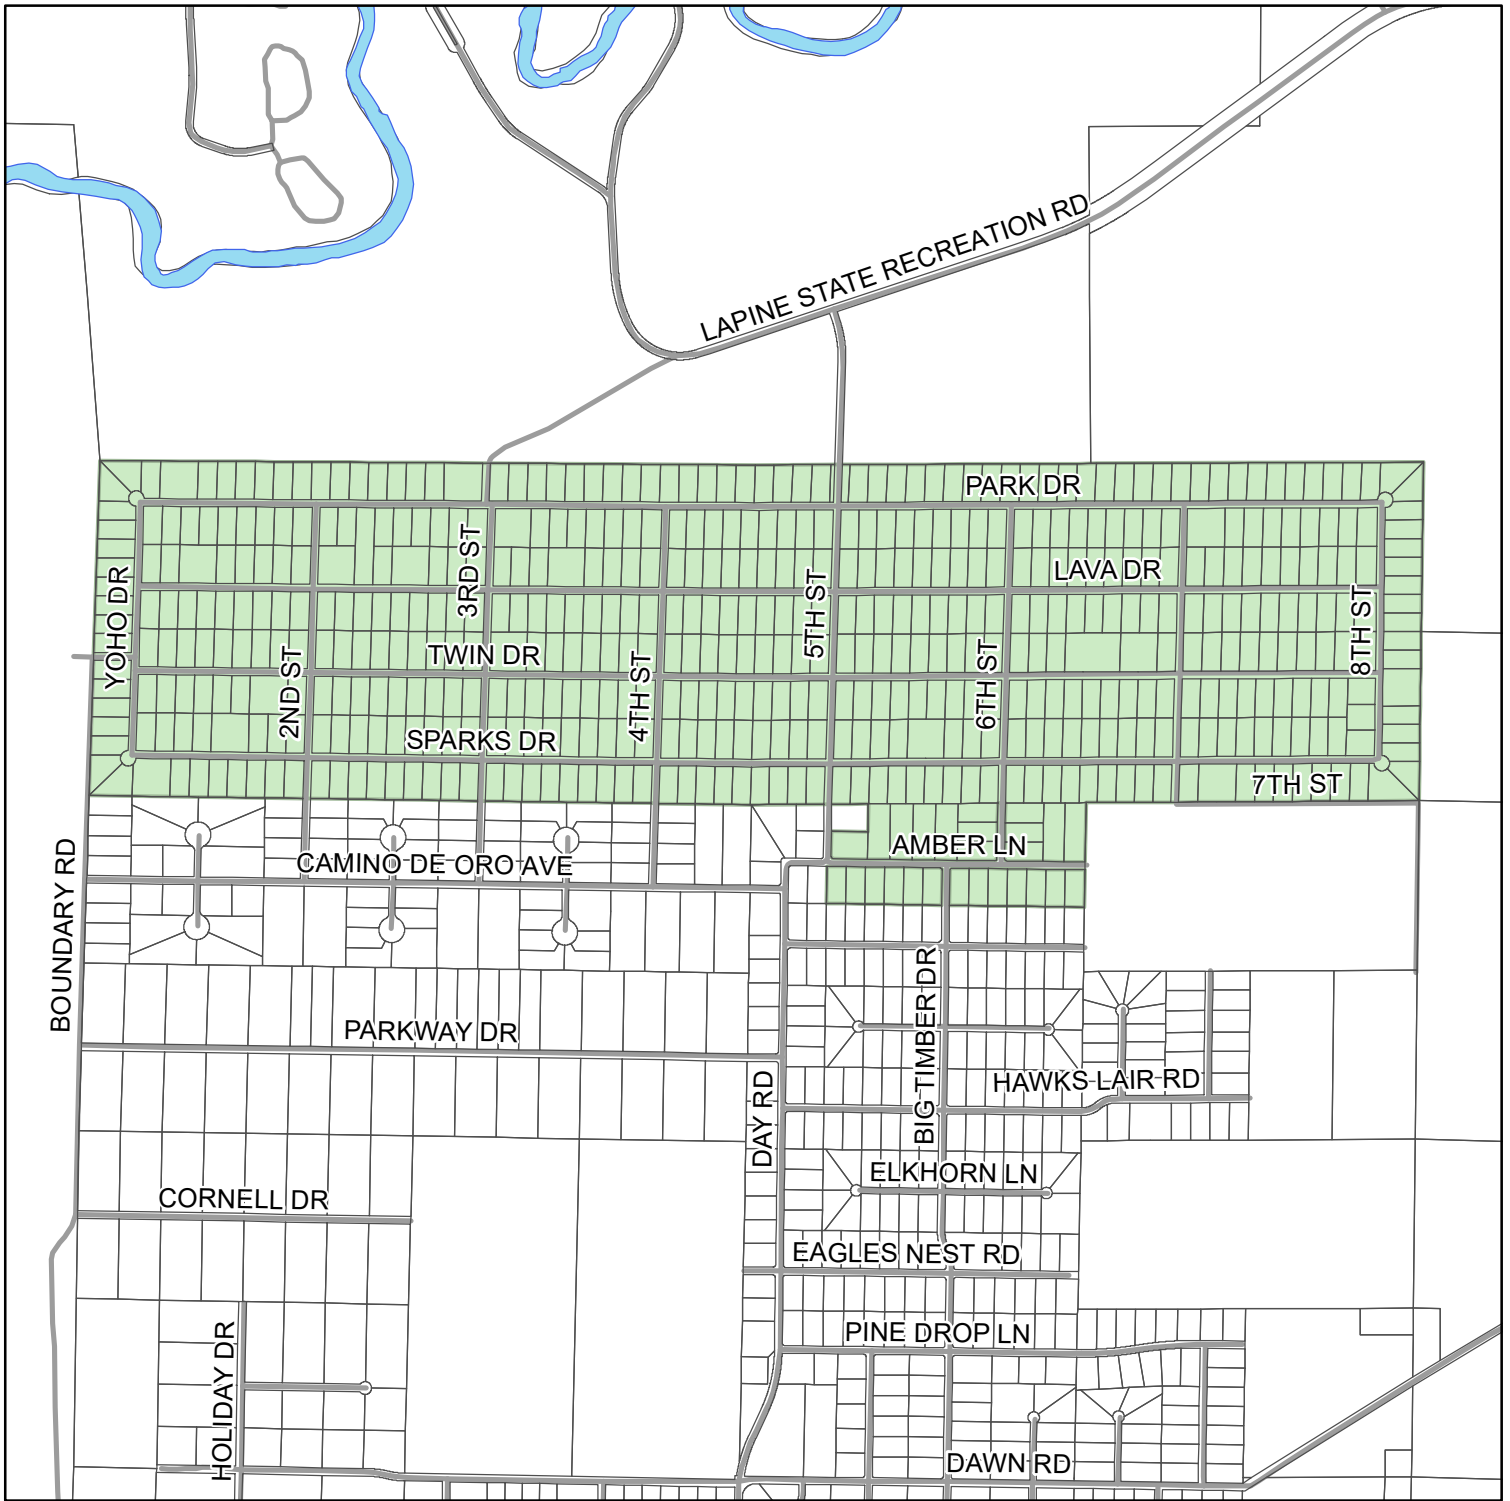

Special Road District #8

0 0.25 0.5 0.75 1 Miles

Legend

- Special Road District #8
- Taxlots
- Other roads
- Rivers

Printed: 1/03/2022

John Anderson, GIS Analyst
 Phone: (541) 322-7102
 Email: john.anderson@deschutes.org
 Address: 61150 SE 27th St
 Bend, OR 97702

Road Department

The information on this map was derived from digital databases on Deschutes County's G.I.S. Care was taken in the creation of this map, but it is provided "as is". Deschutes County cannot accept any responsibility for errors, omissions, or positional accuracy in the digital data or the underlying records. There are no warranties, express or implied, including the warranty of merchantability or fitness for a particular purpose, accompanying this product. However, notification of any errors will be appreciated.