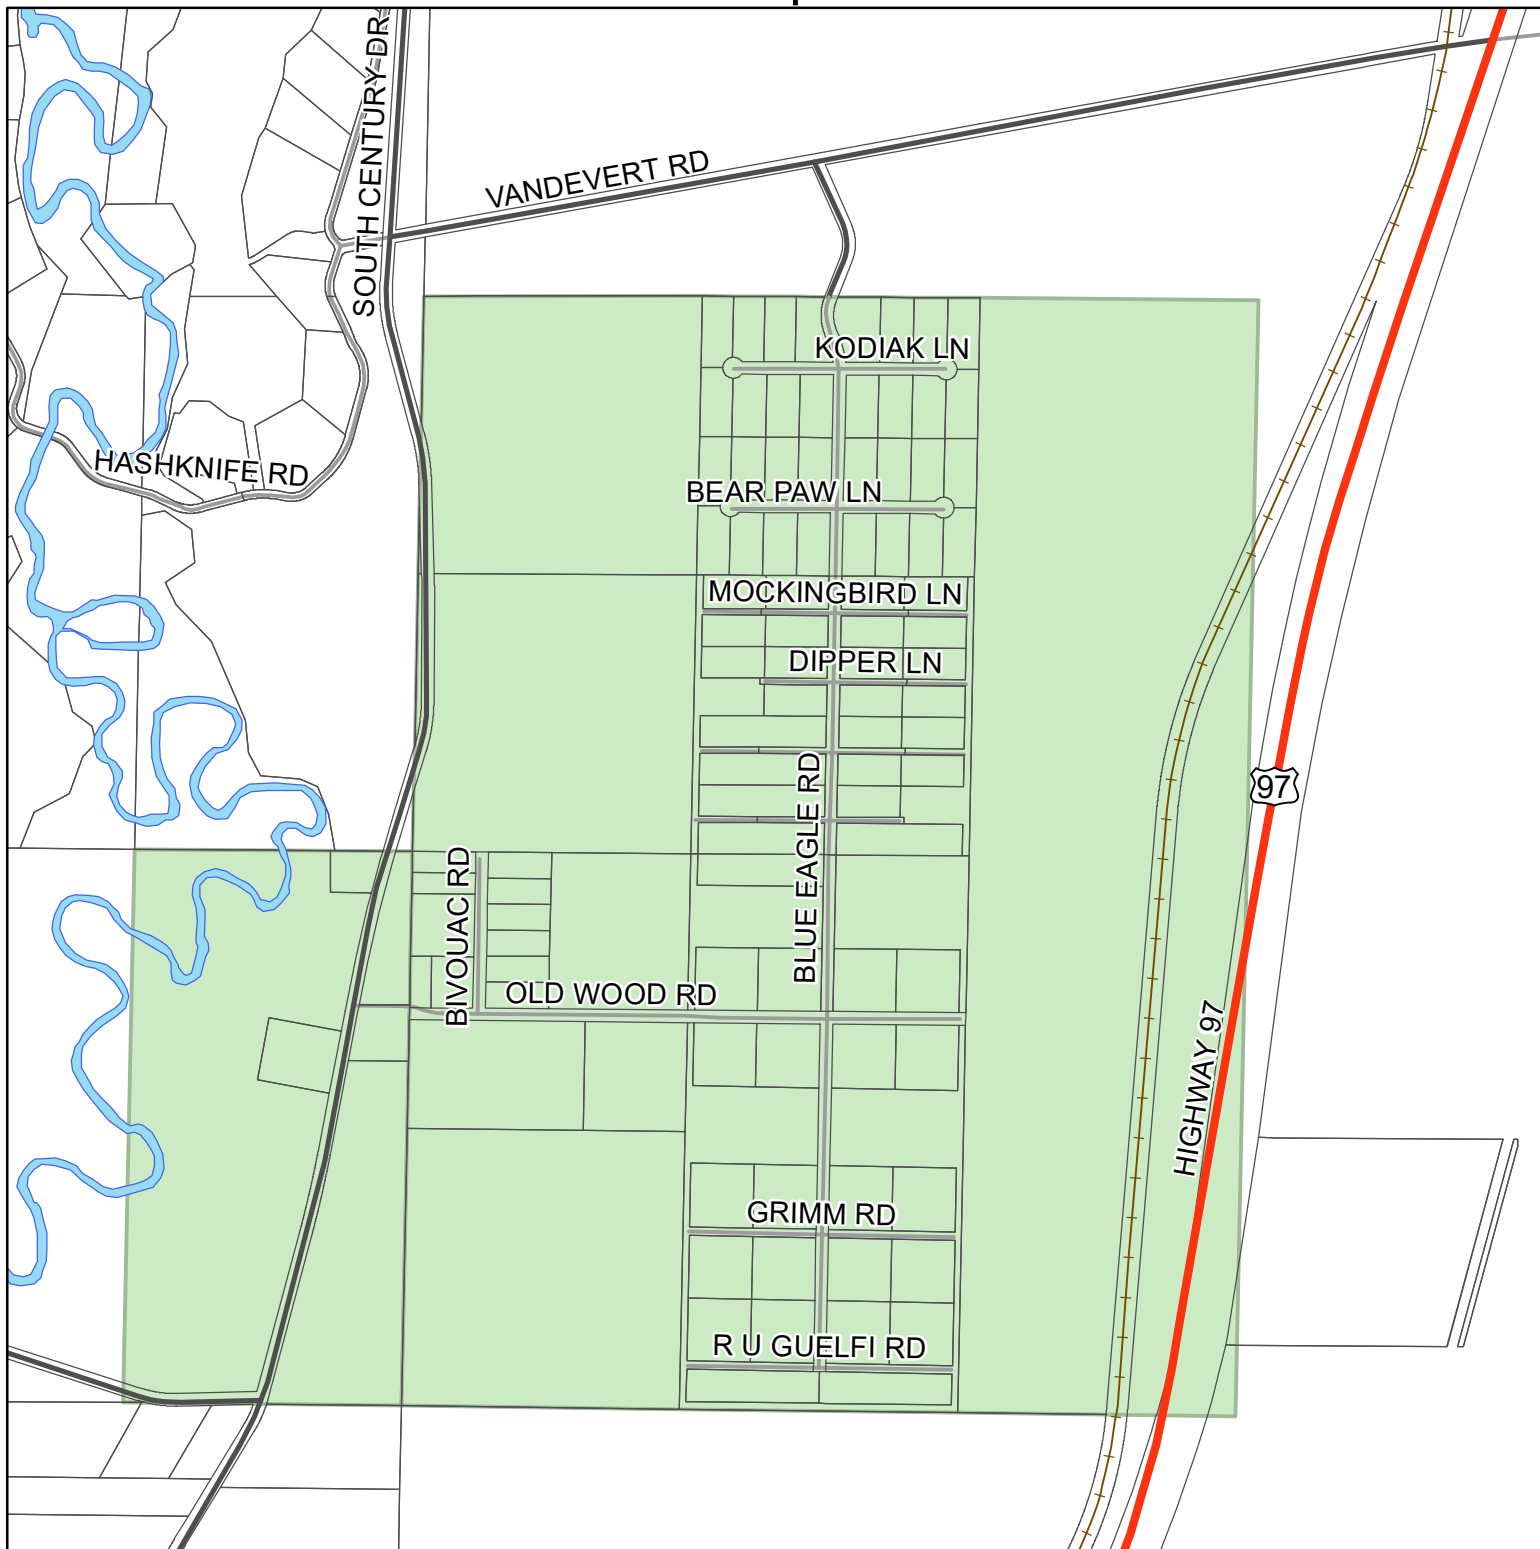

Vandevert Acres Special Road District

0 0.25 0.5 0.75 Miles

Printed: 1/03/2022

Legend

	Vandevert Acres Special Road District		State Highways
	Taxlots		Other Roads
	Rivers		County Roads
			Railroad

John Anderson, GIS Analyst
 Phone: (541) 322-7102
 Email: john.anderson@deschutes.org
 Address: 61150 SE 27th St
 Bend, OR 97702

Road Department

The information on this map was derived from digital databases on Deschutes County's G.I.S. Care was taken in the creation of this map, but it is provided "as is". Deschutes County cannot accept any responsibility for errors, omissions, or positional accuracy in the digital data or the underlying records. There are no warranties, express or implied, including the warranty of merchantability or fitness for a particular purpose, accompanying this product. However, notification of any errors will be appreciated.