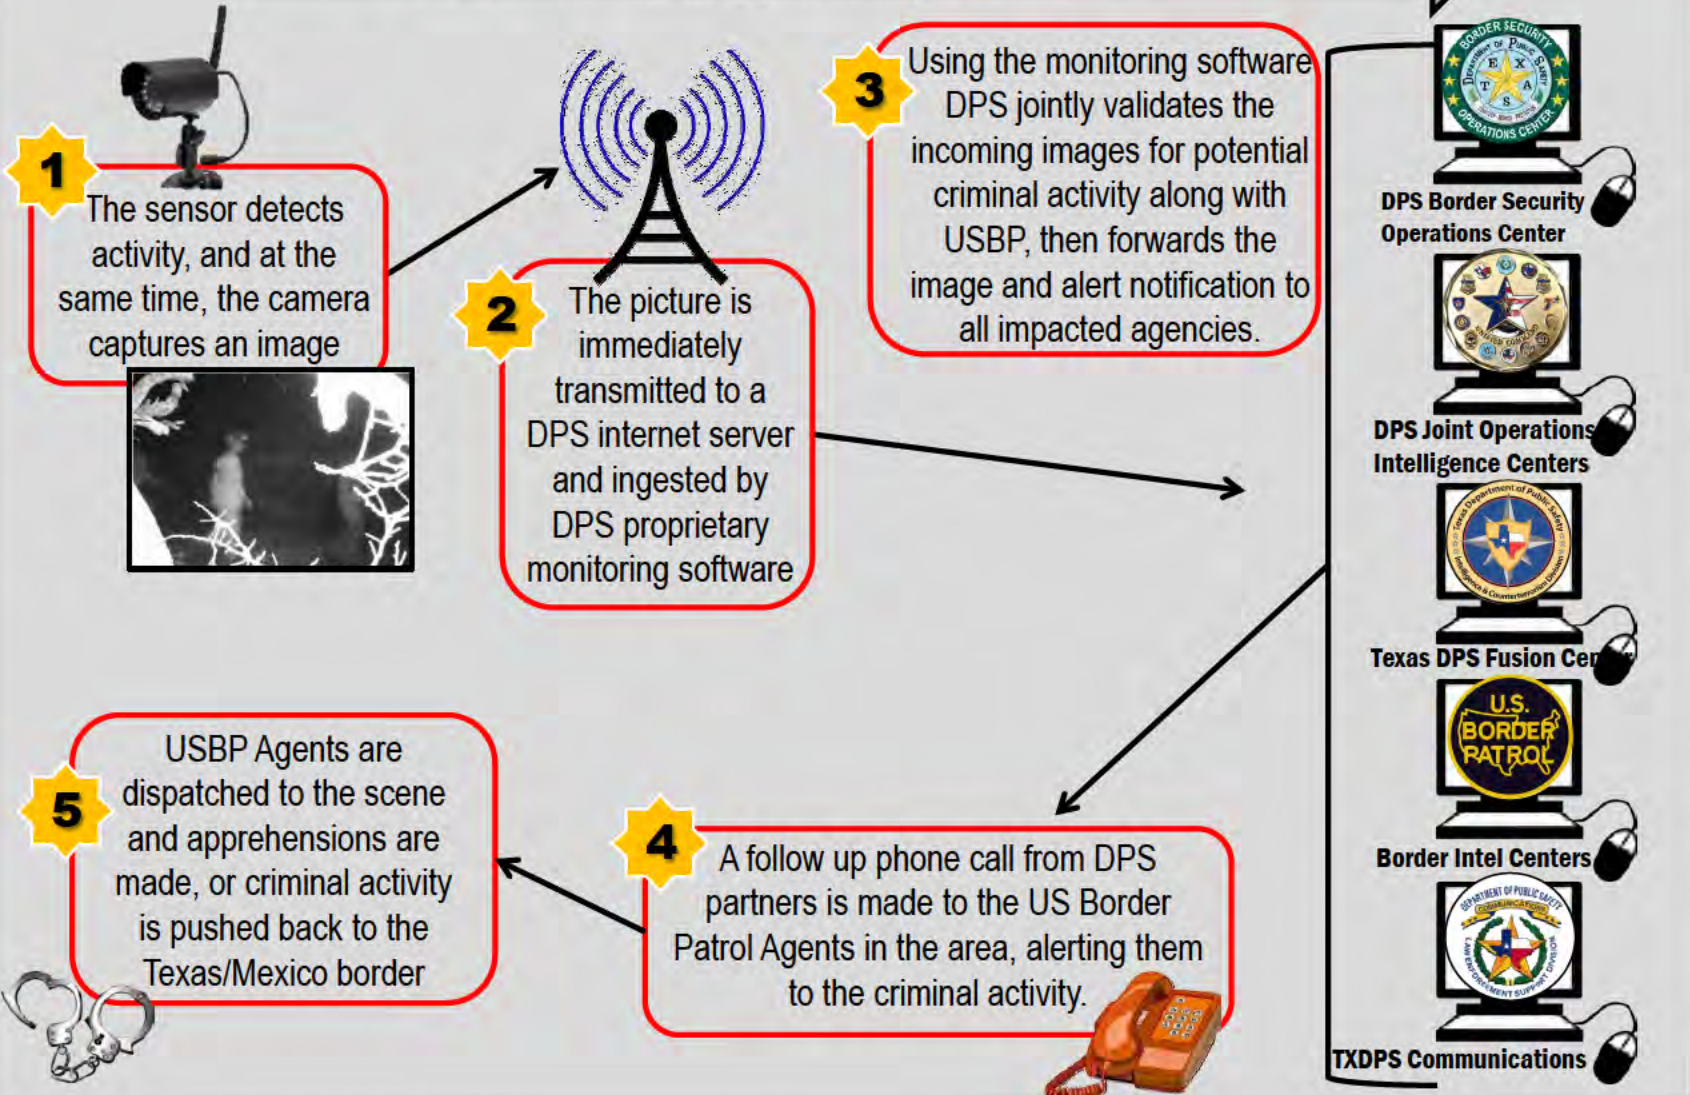

OPERATION DRAWBRIDGE

TEXAS DPS BORDER CAMERA ARRAY AND JOINT MONITORING SOFTWARE

OPERATION DRAWBRIDGE

How it Works:

All of this occurs in approximately 60 seconds

Below are some of the images captured in real time on Drawbridge:

(Continued):

The below series of photos was taken in late summer, during one of the hottest times of the day in a remote area 40 miles from the Texas/Mexico border where several immigrant exposure deaths occur annually. A young female is unable to continue the long walk and left to fend for herself with only a jug of water and minimal supplies – abandoned by the group. Drawbridge monitors contacted U.S. Border Patrol in the area and Agents initiated a Search and Rescue. The young woman was later located by USBP, and turned out to be 14 years old.

Search & Rescue Efforts