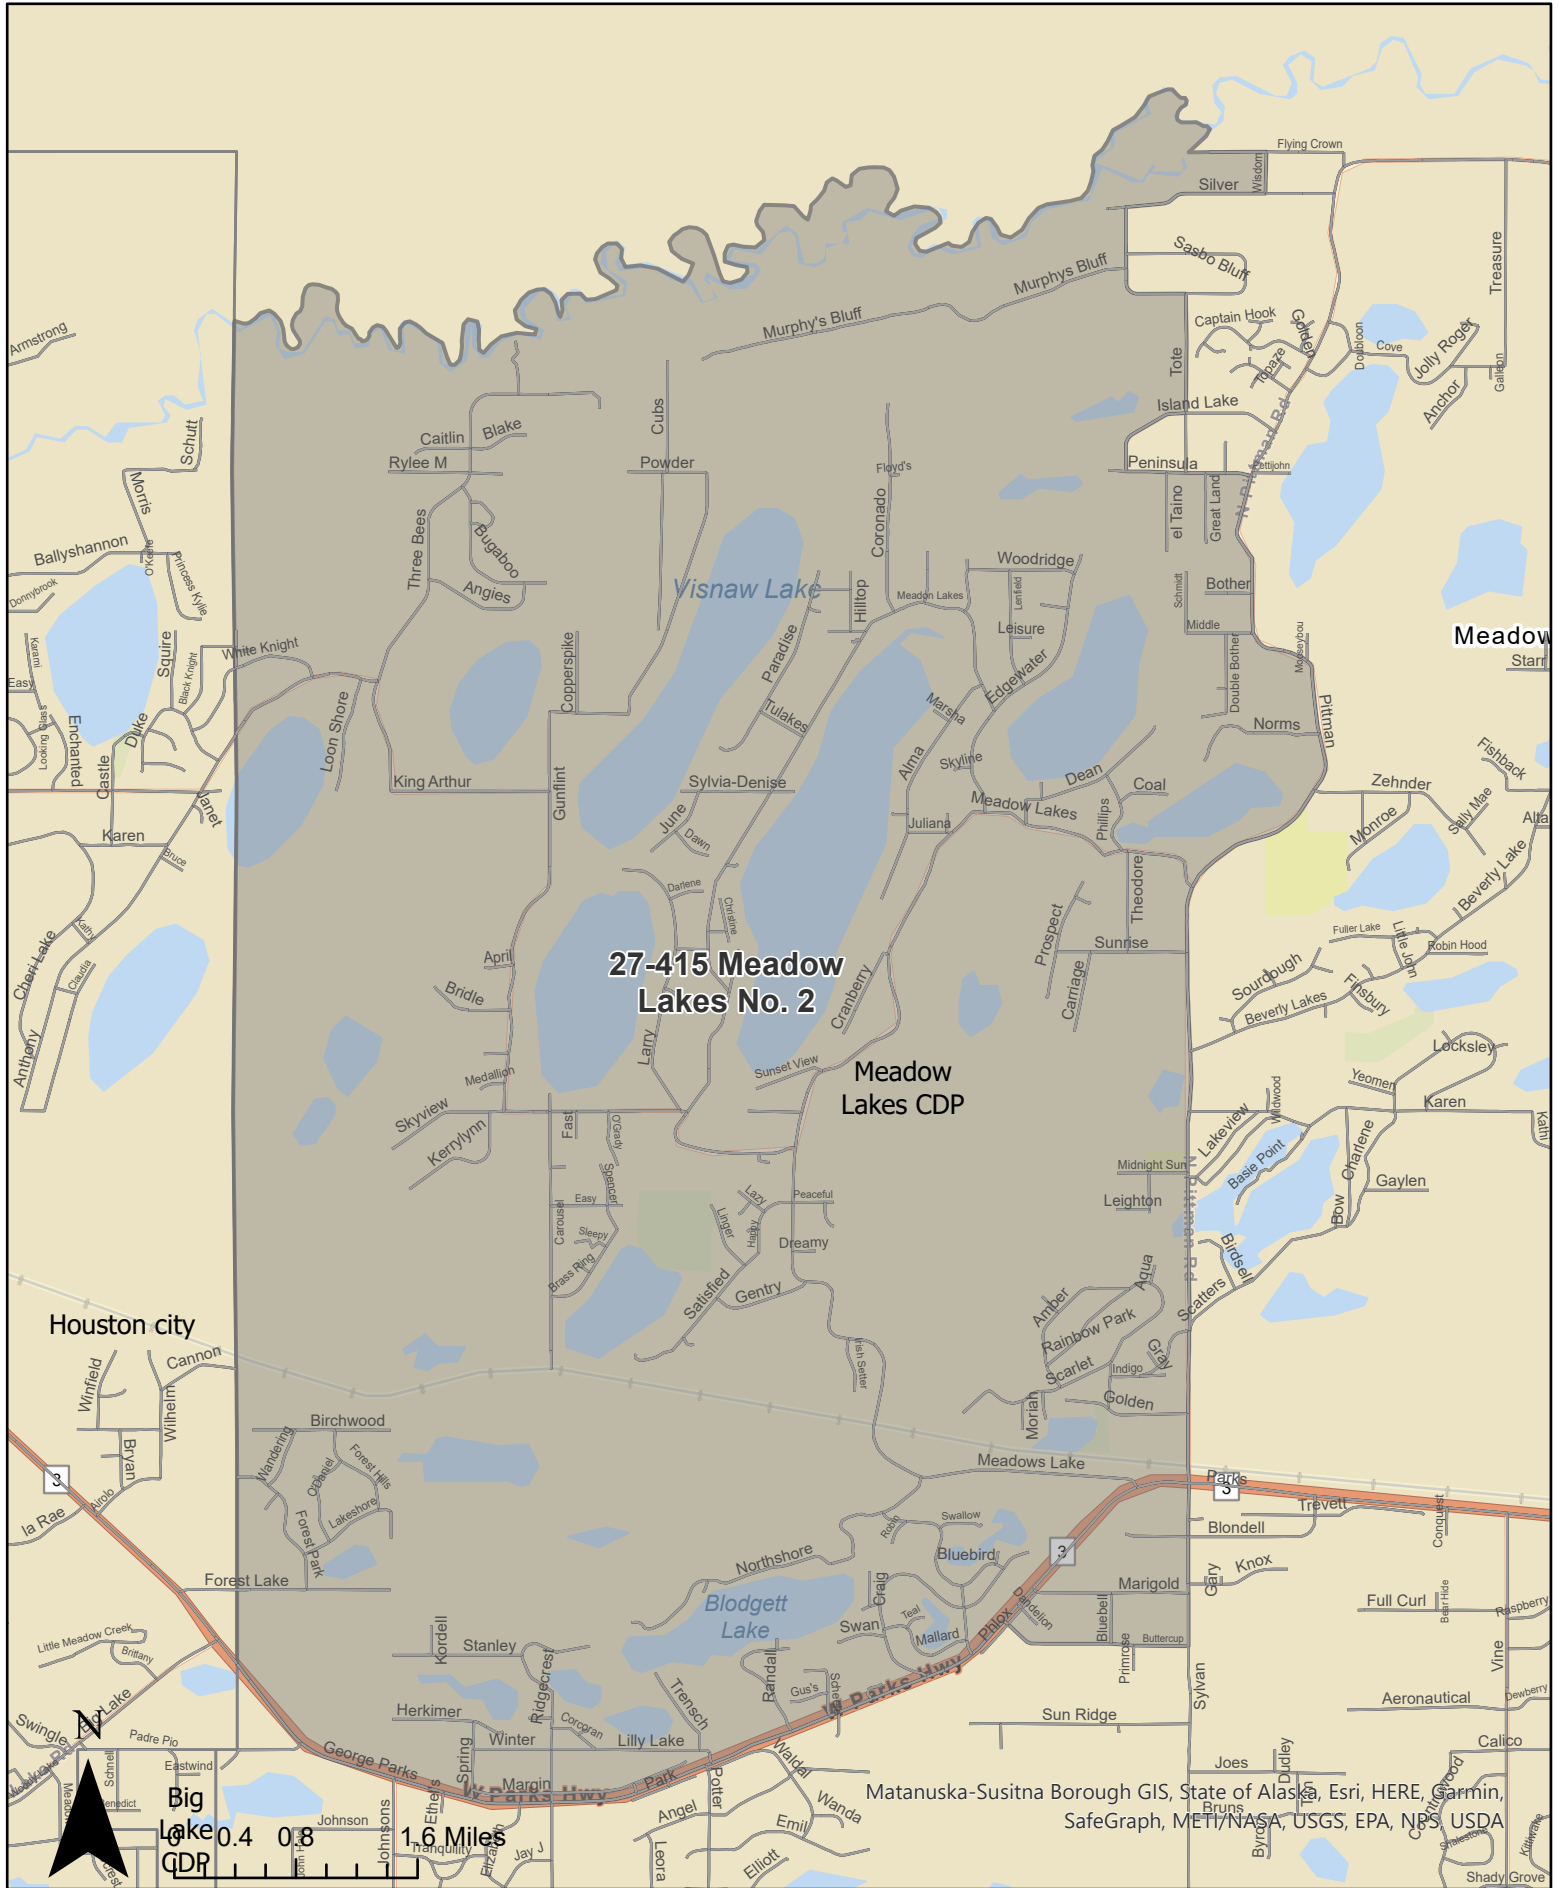

Precinct: 27-410 Meadow Lakes No. 1

May 15, 2023 Redistricting Plan

Precinct: 27-415 Meadow Lakes No. 2

May 15, 2023 Redistricting Plan

Matanuska-Susitna Borough GIS, State of Alaska, Esri, HERE, Garmin, SafeGraph, METI/NASA, USGS, EPA, NPS, USDA

Precinct: 27-425 Wasilla No. 2

May 15, 2023 Redistricting Plan

**27-425
Wasilla
No. 2**

Wasilla city

**Knik-Fairview
CDP**

Mapanuska/Susitna Borough GIS, State of Alaska, Esri, HERE, Garmin, SafeGraph, METI/NASA, USGS, EPA, NPS, USDA