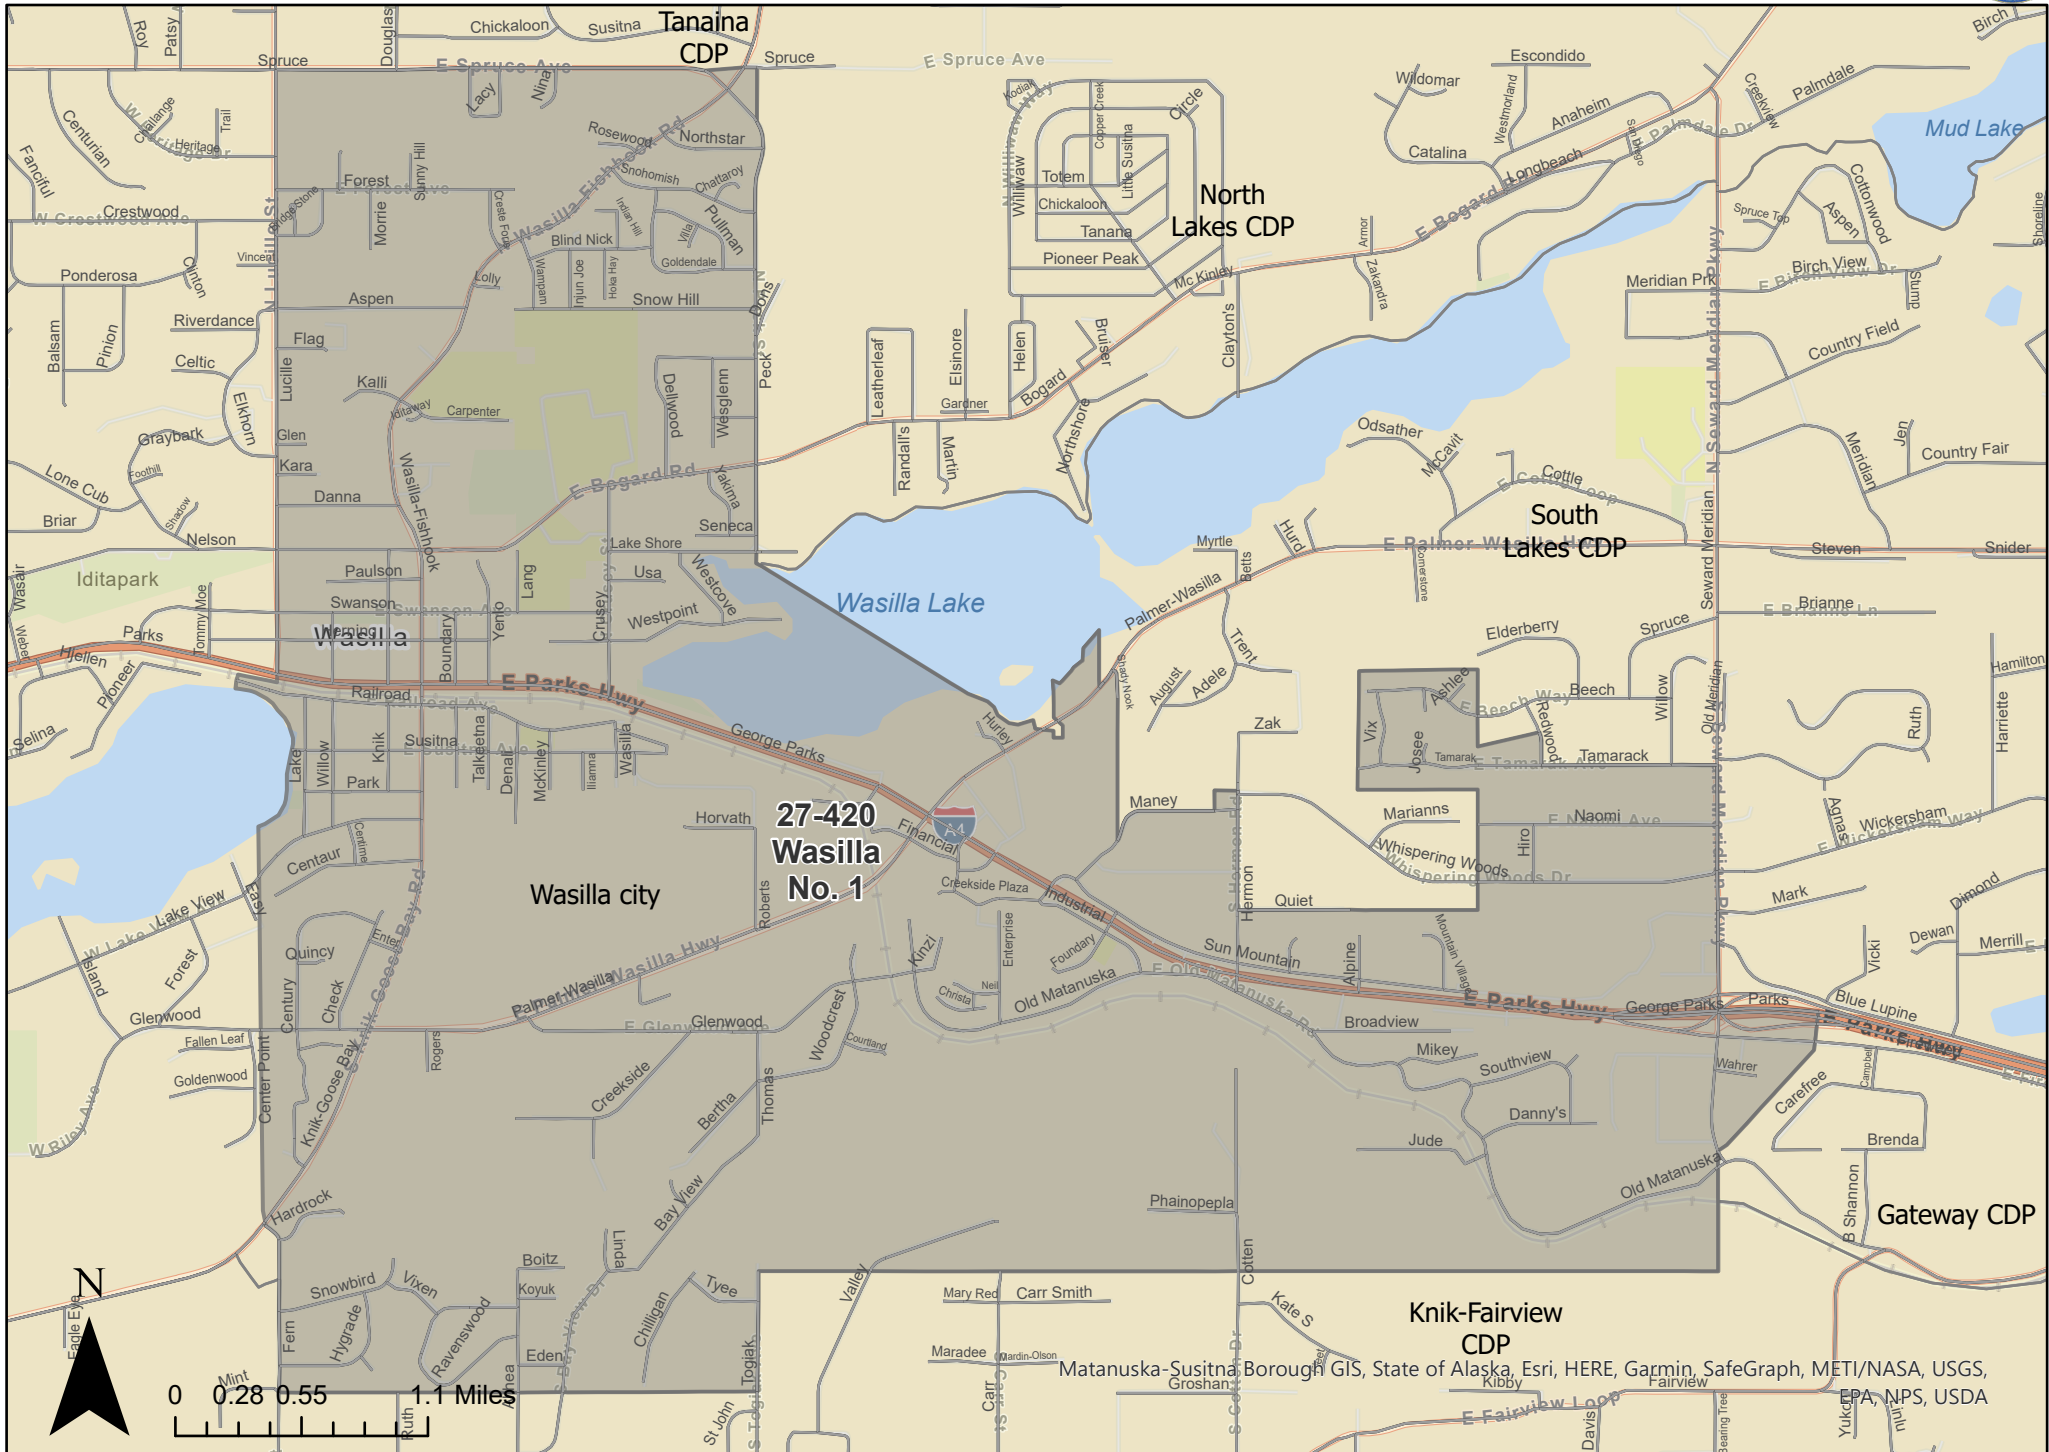

Precinct: 27-410 Meadow Lakes No. 1

May 15, 2023 Redistricting Plan

Precinct: 27-415 Meadow Lakes No. 2

May 15, 2023 Redistricting Plan

Matanuska-Susitna Borough GIS, State of Alaska, Esri, HERE, Garmin, SafeGraph, METI/NASA, USGS, EPA, NPS, USDA

Precinct: 27-425 Wasilla No. 2

May 15, 2023 Redistricting Plan

**27-425
Wasilla
No. 2**

Wasilla city

**Knik-Fairview
CDP**

Mapanuska/Susitna Borough GIS, State of Alaska, Esri, HERE, Garmin, SafeGraph, METI/NASA, USGS, EPA, NPS, USDA