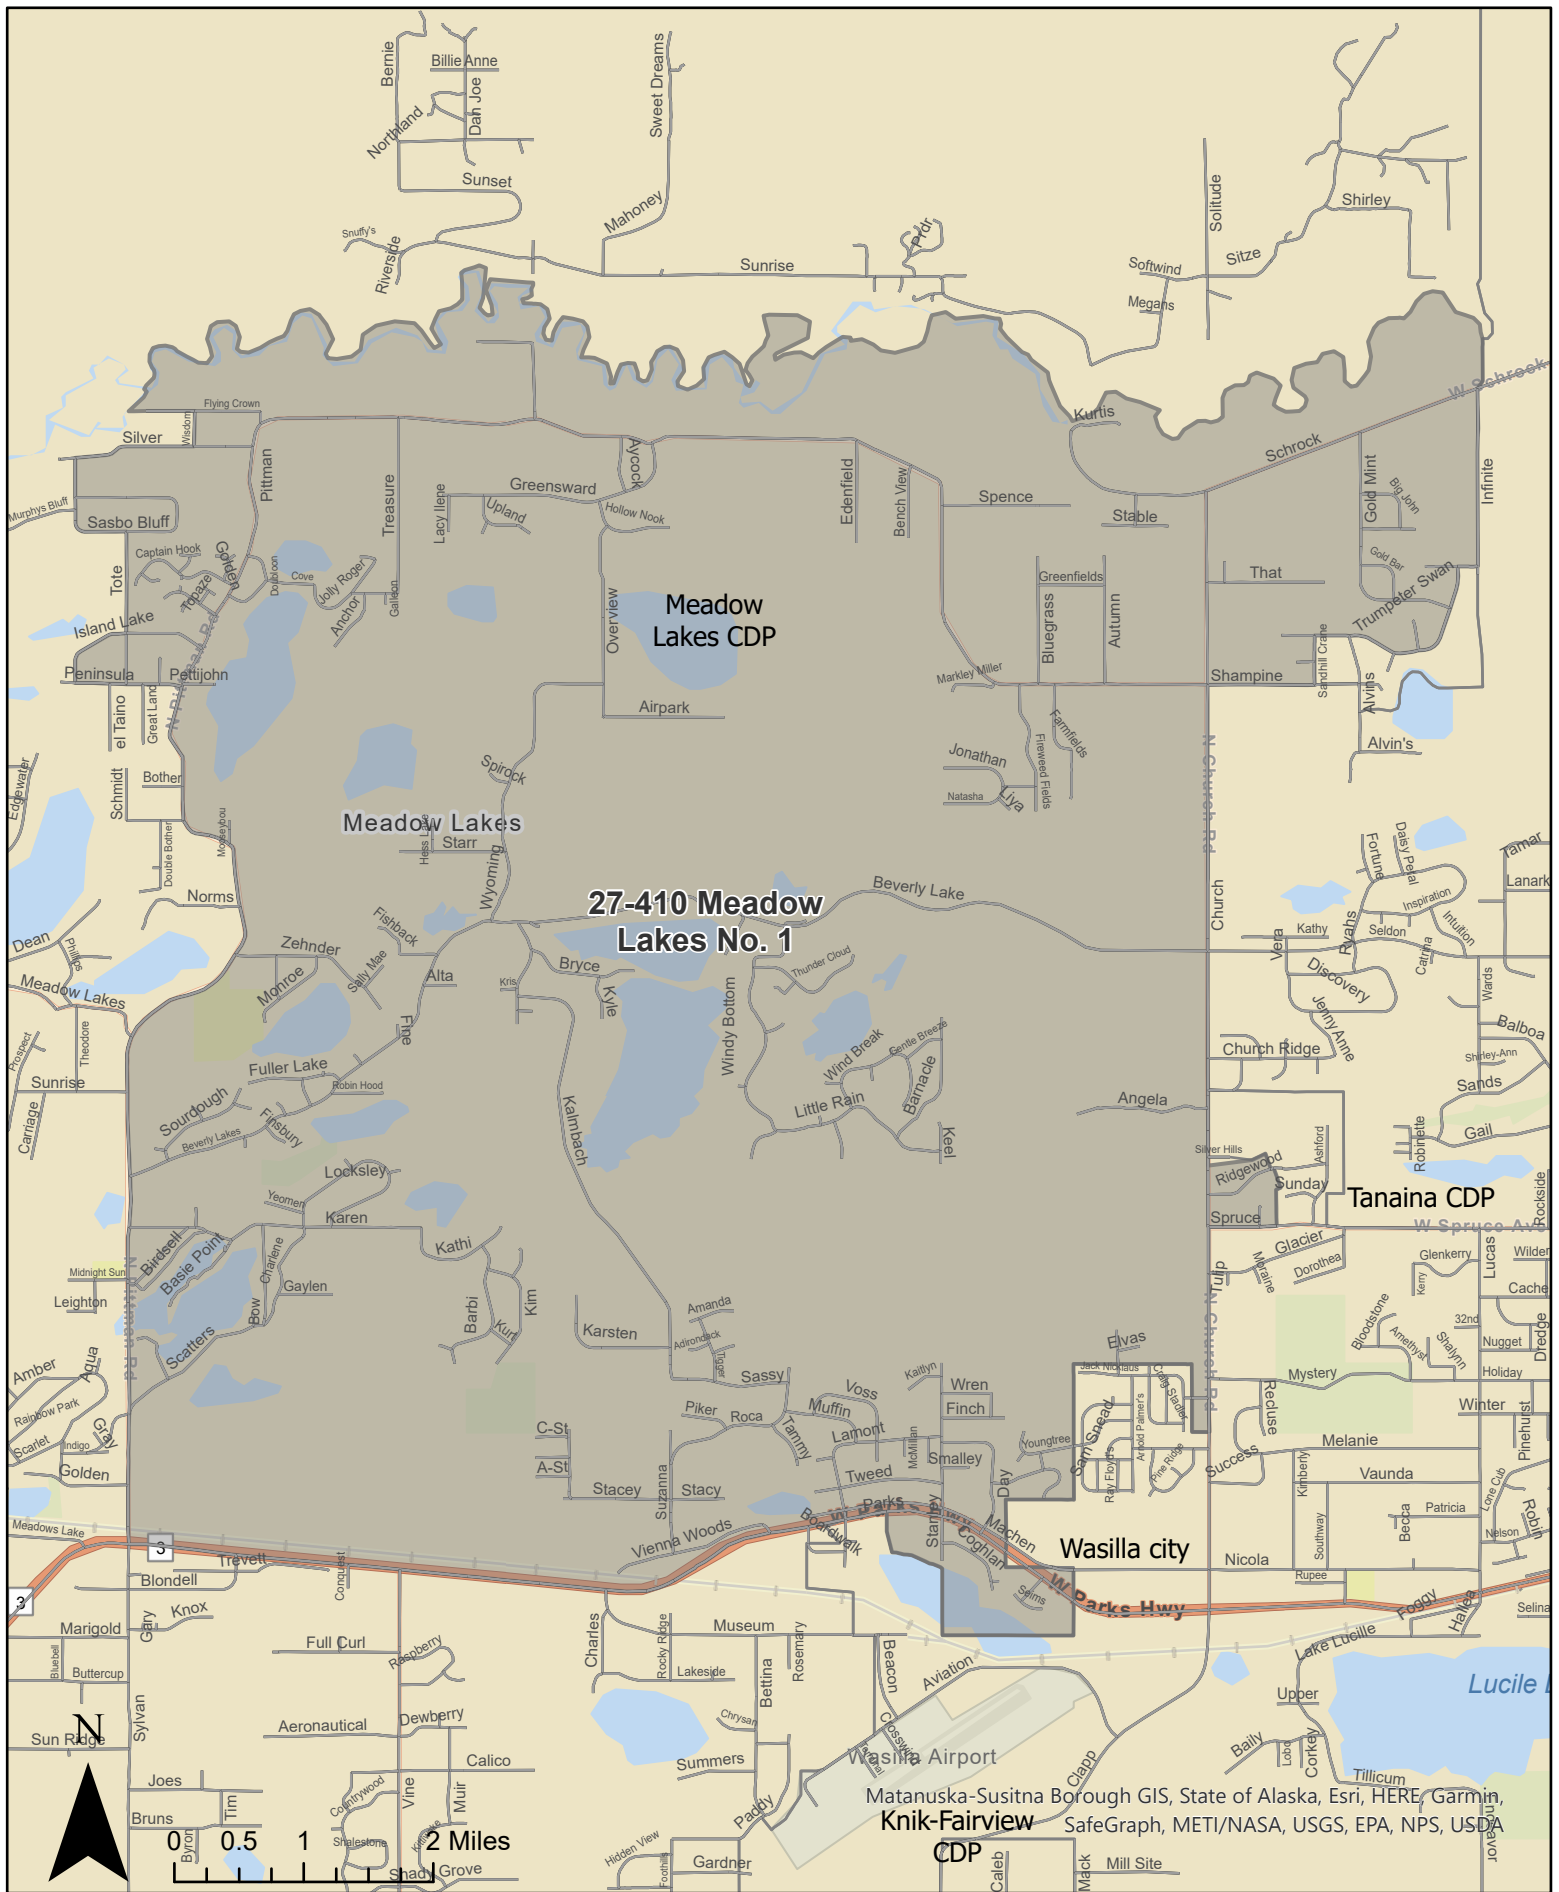

Precinct: 27-410 Meadow Lakes No. 1

May 15, 2023 Redistricting Plan

Precinct: 27-415 Meadow Lakes No. 2

May 15, 2023 Redistricting Plan

Matanuska-Susitna Borough GIS, State of Alaska, Esri, HERE, Garmin, SafeGraph, METI/NASA, USGS, EPA, NPS, USDA

Precinct: 27-425 Wasilla No. 2

May 15, 2023 Redistricting Plan

**27-425
Wasilla
No. 2**

Wasilla city

**Knik-Fairview
CDP**

Mapanuska/Susitna Borough GIS, State of Alaska, Esri, HERE, Garmin, SafeGraph, METI/NASA, USGS, EPA, NPS, USDA