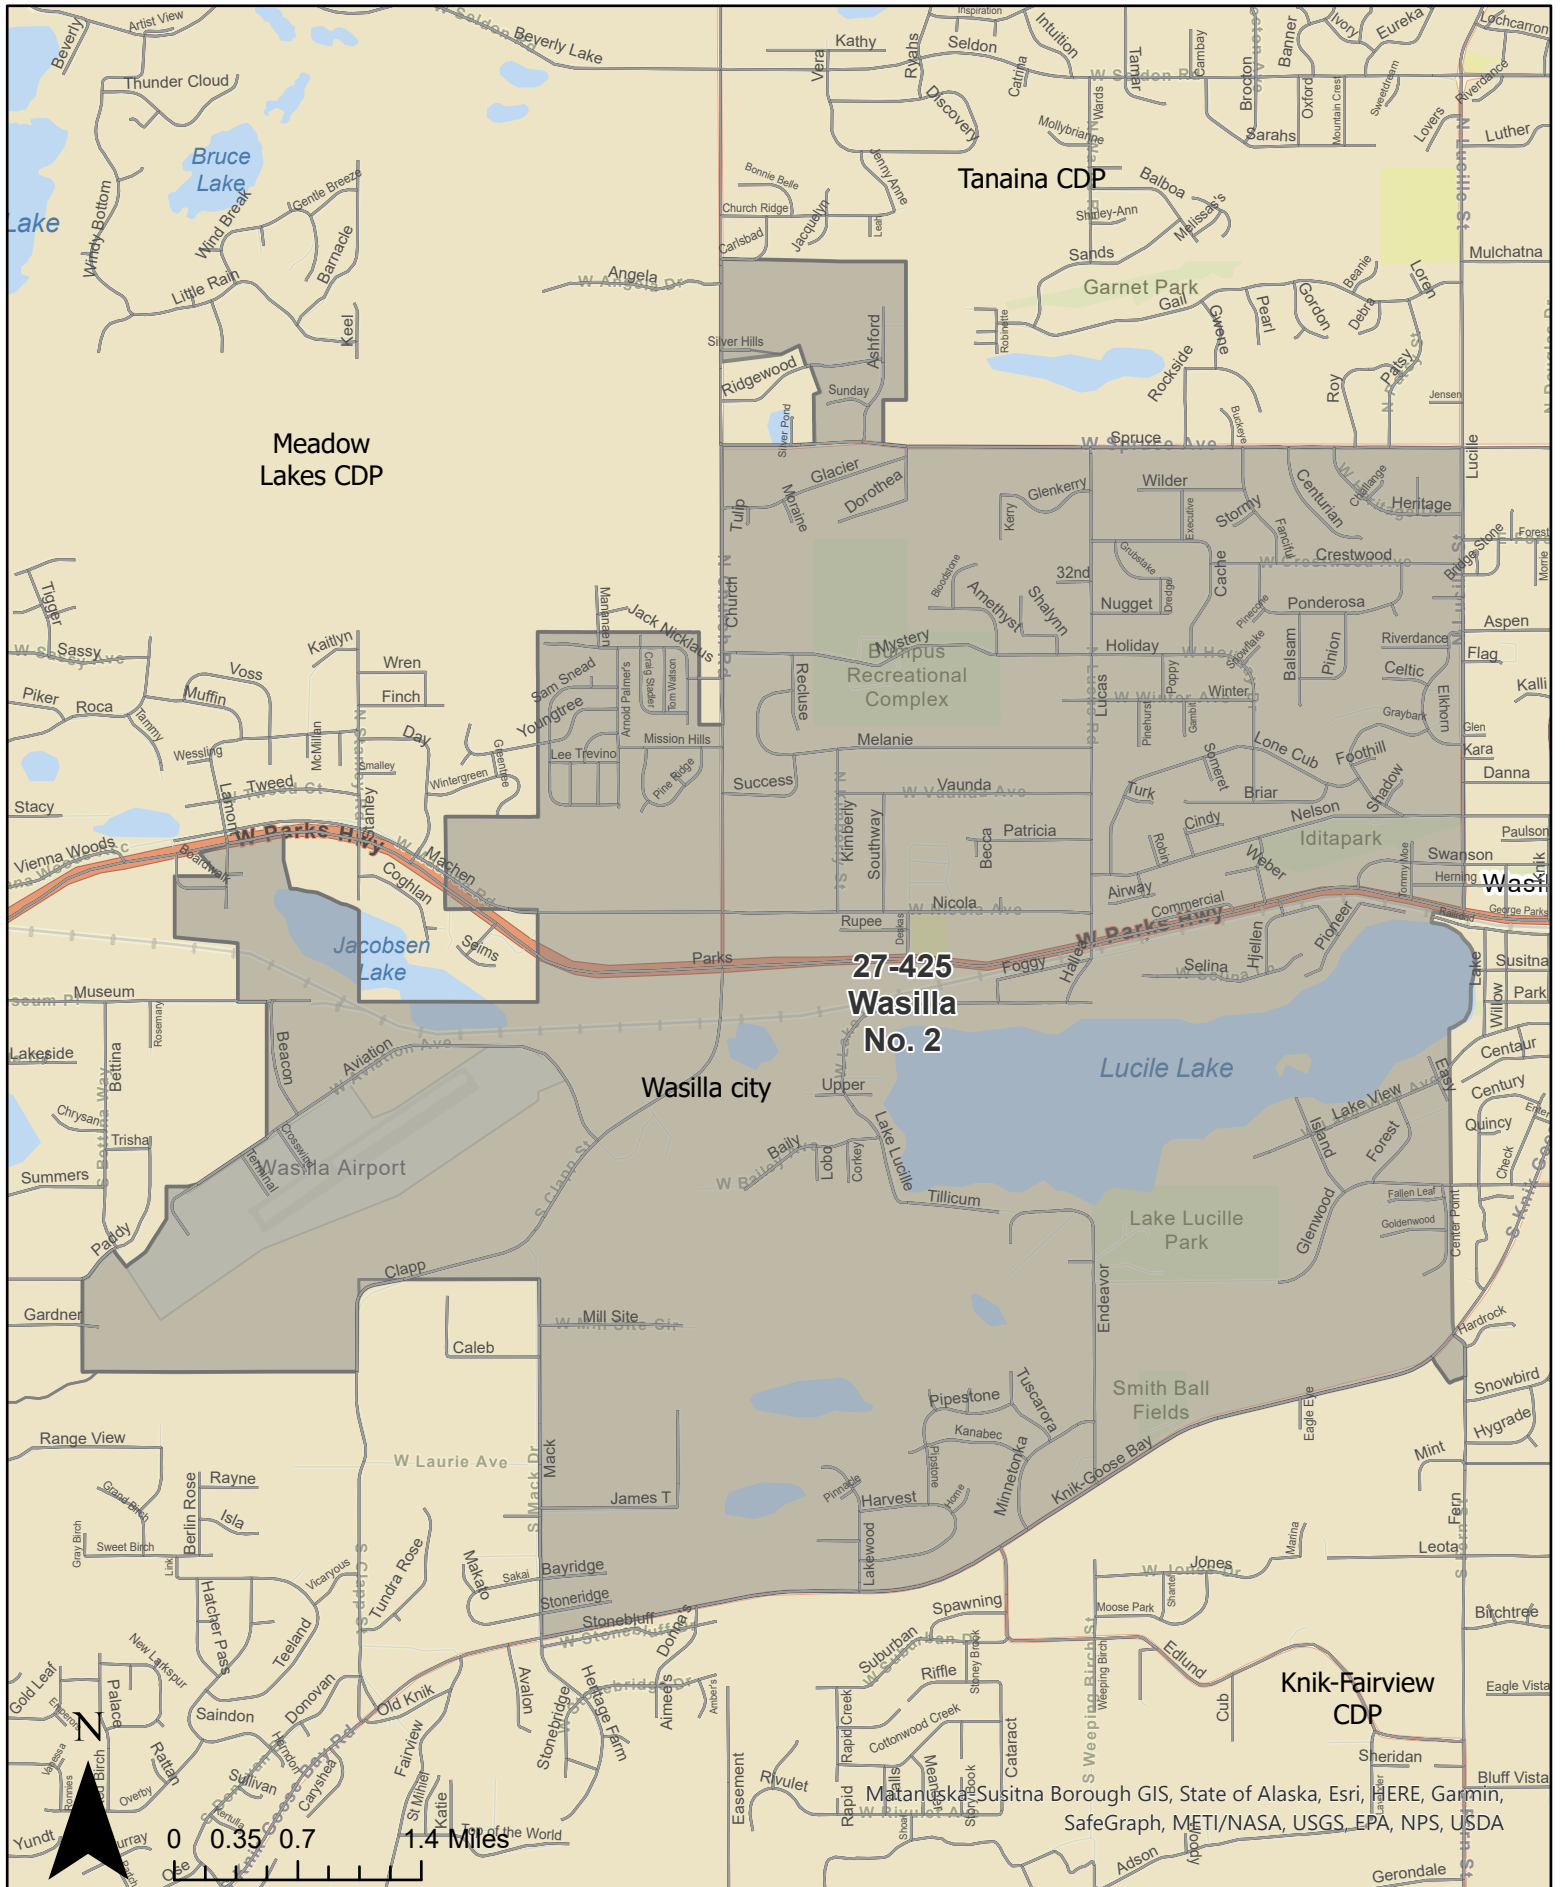

Precinct: 27-410 Meadow Lakes No. 1

May 15, 2023 Redistricting Plan

Precinct: 27-415 Meadow Lakes No. 2

May 15, 2023 Redistricting Plan

Matanuska-Susitna Borough GIS, State of Alaska, Esri, HERE, Garmin, SafeGraph, METI/NASA, USGS, EPA, NPS, USDA

Precinct: 27-425 Wasilla No. 2

May 15, 2023 Redistricting Plan

**27-425
Wasilla
No. 2**

Wasilla city

**Knik-Fairview
CDP**

Mapanuska/Susitna Borough GIS, State of Alaska, Esri, HERE, Garmin, SafeGraph, METI/NASA, USGS, EPA, NPS, USDA