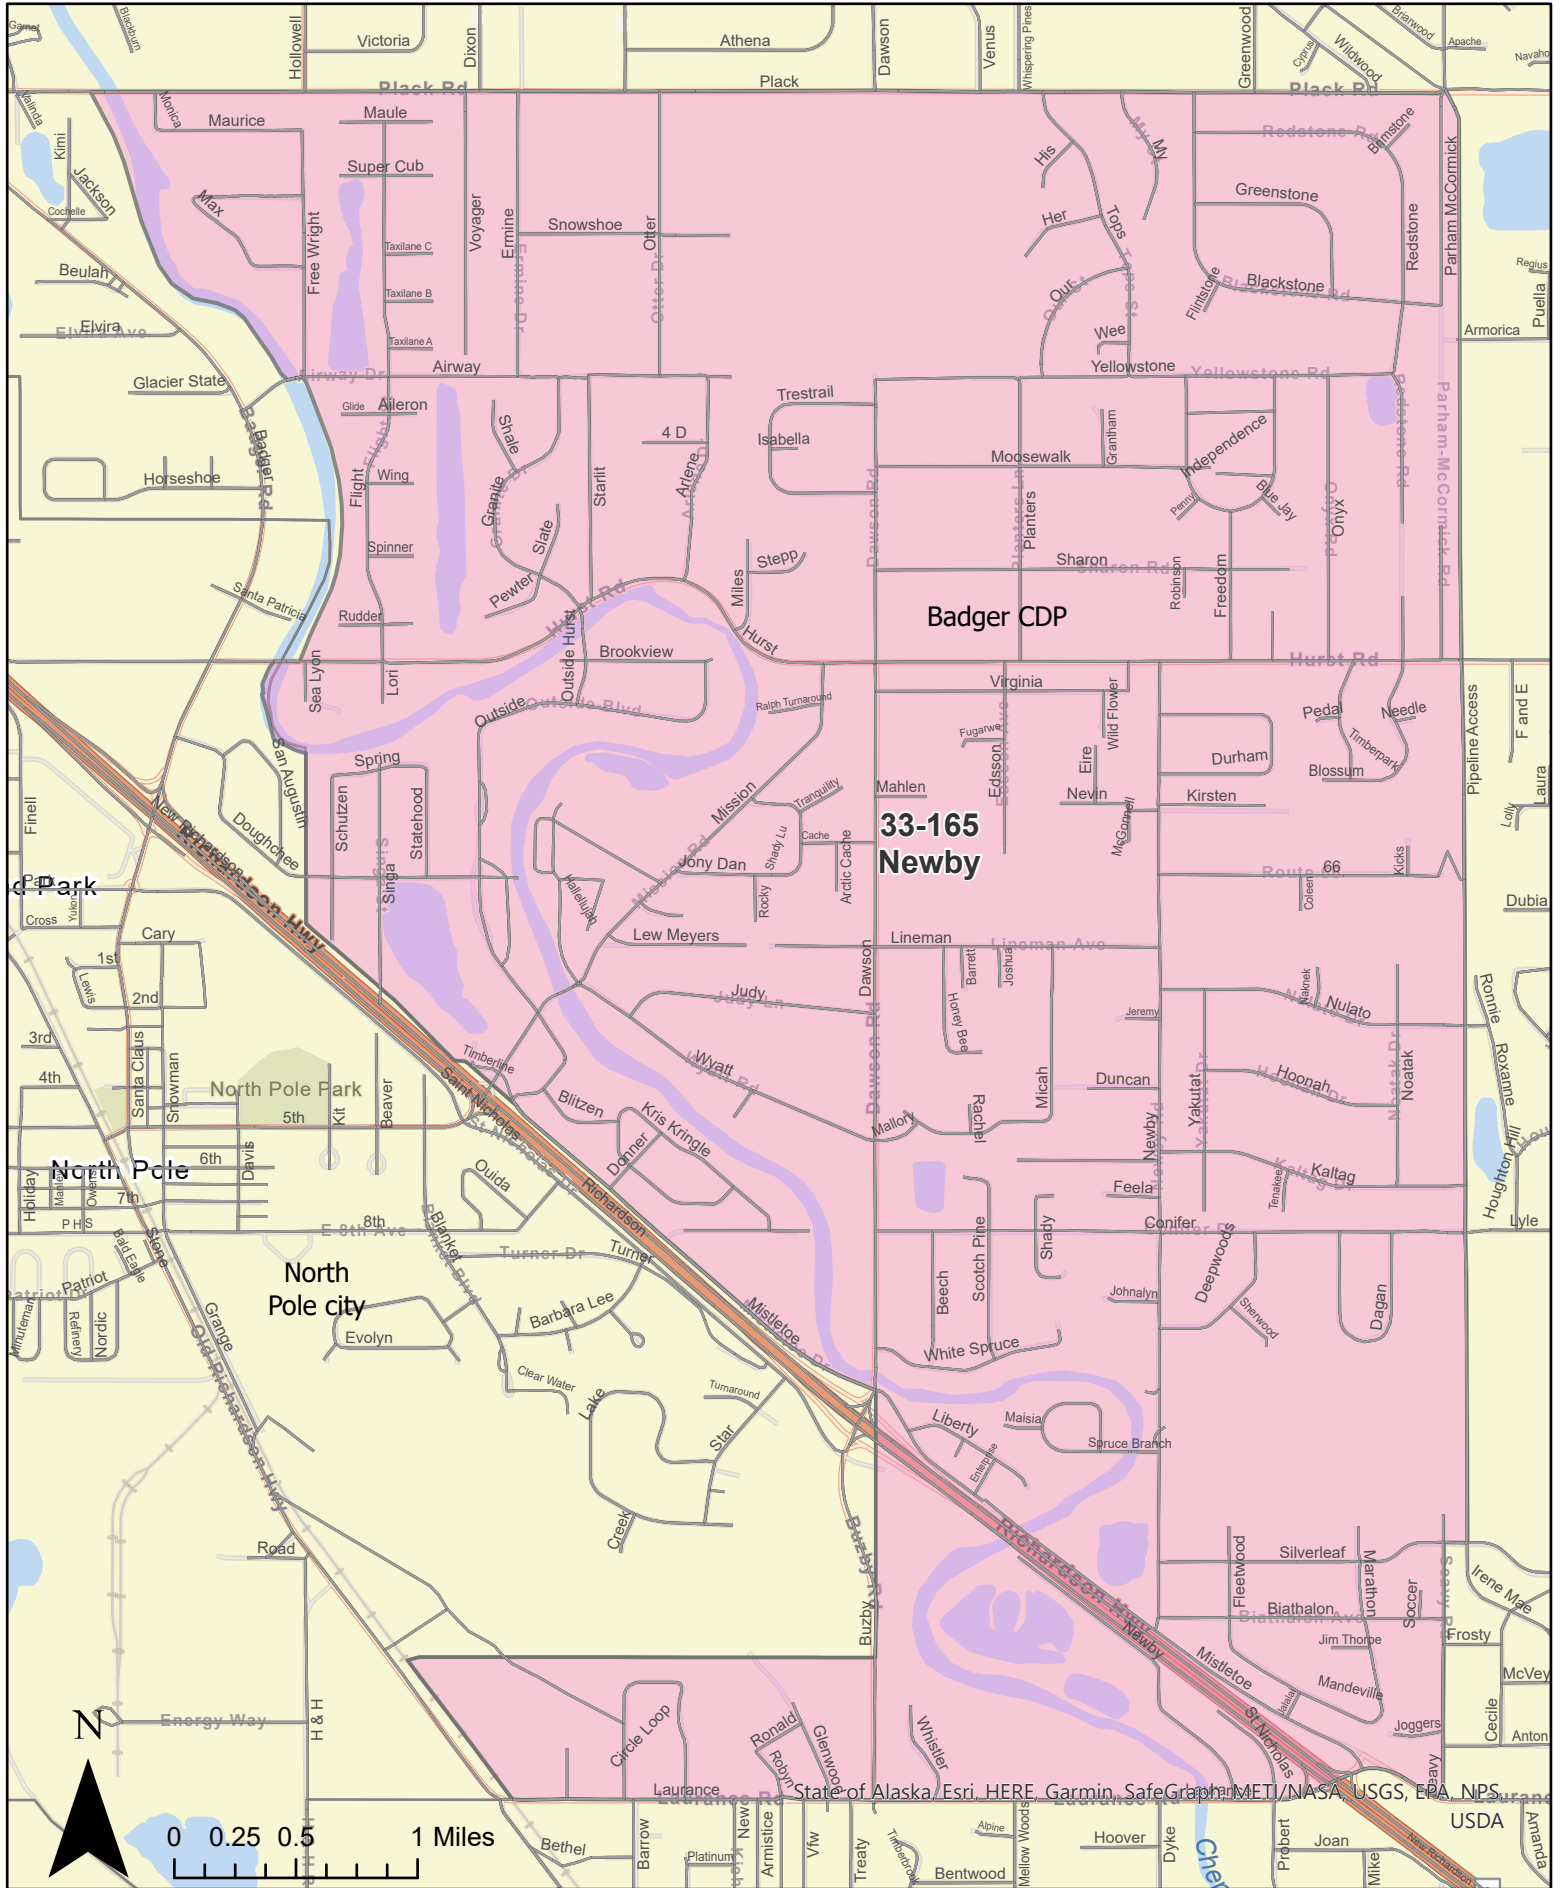

Precinct: 33-165 Newby May 15, 2023 Redistricting Plan