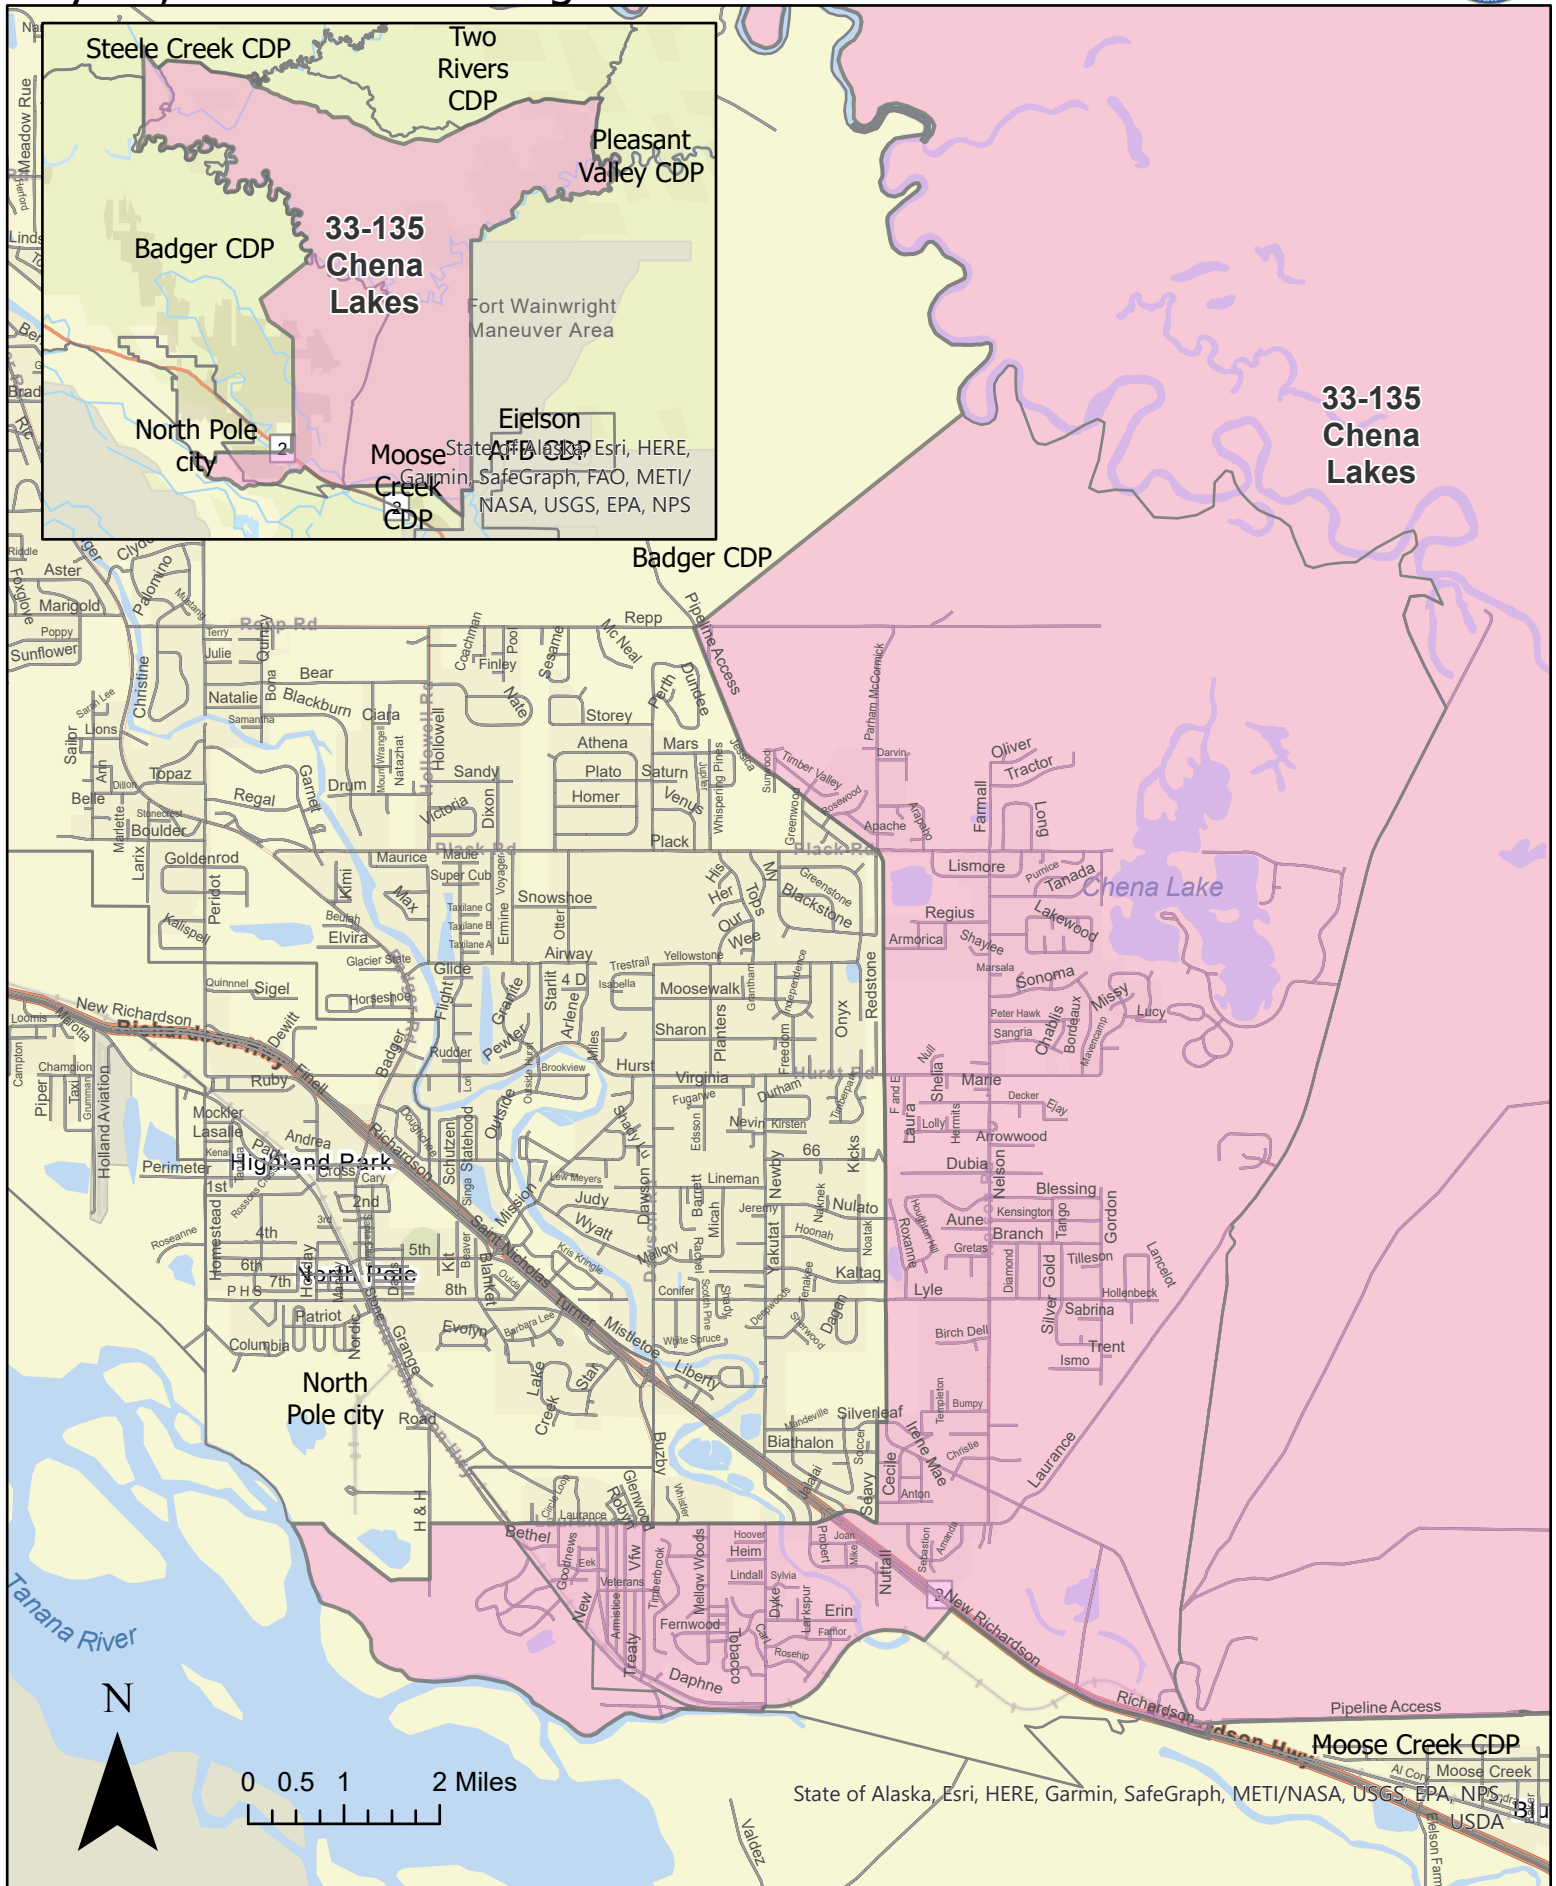

# Precinct: 33-130 Badger No. 1

## May 15, 2023 Redistricting Plan

# Precinct: 33-135 Chena Lakes May 15, 2023 Redistricting Plan

**33-135  
Chena  
Lakes**

**33-135  
Chena  
Lakes**

**Moose Creek CDP**

**North Pole city**

**Badger CDP**

**Eielson AFB CDP**

**Moose Creek CDP**

# Precinct: 3 - 183 Plack May 15, 2023 Redistricting Plan