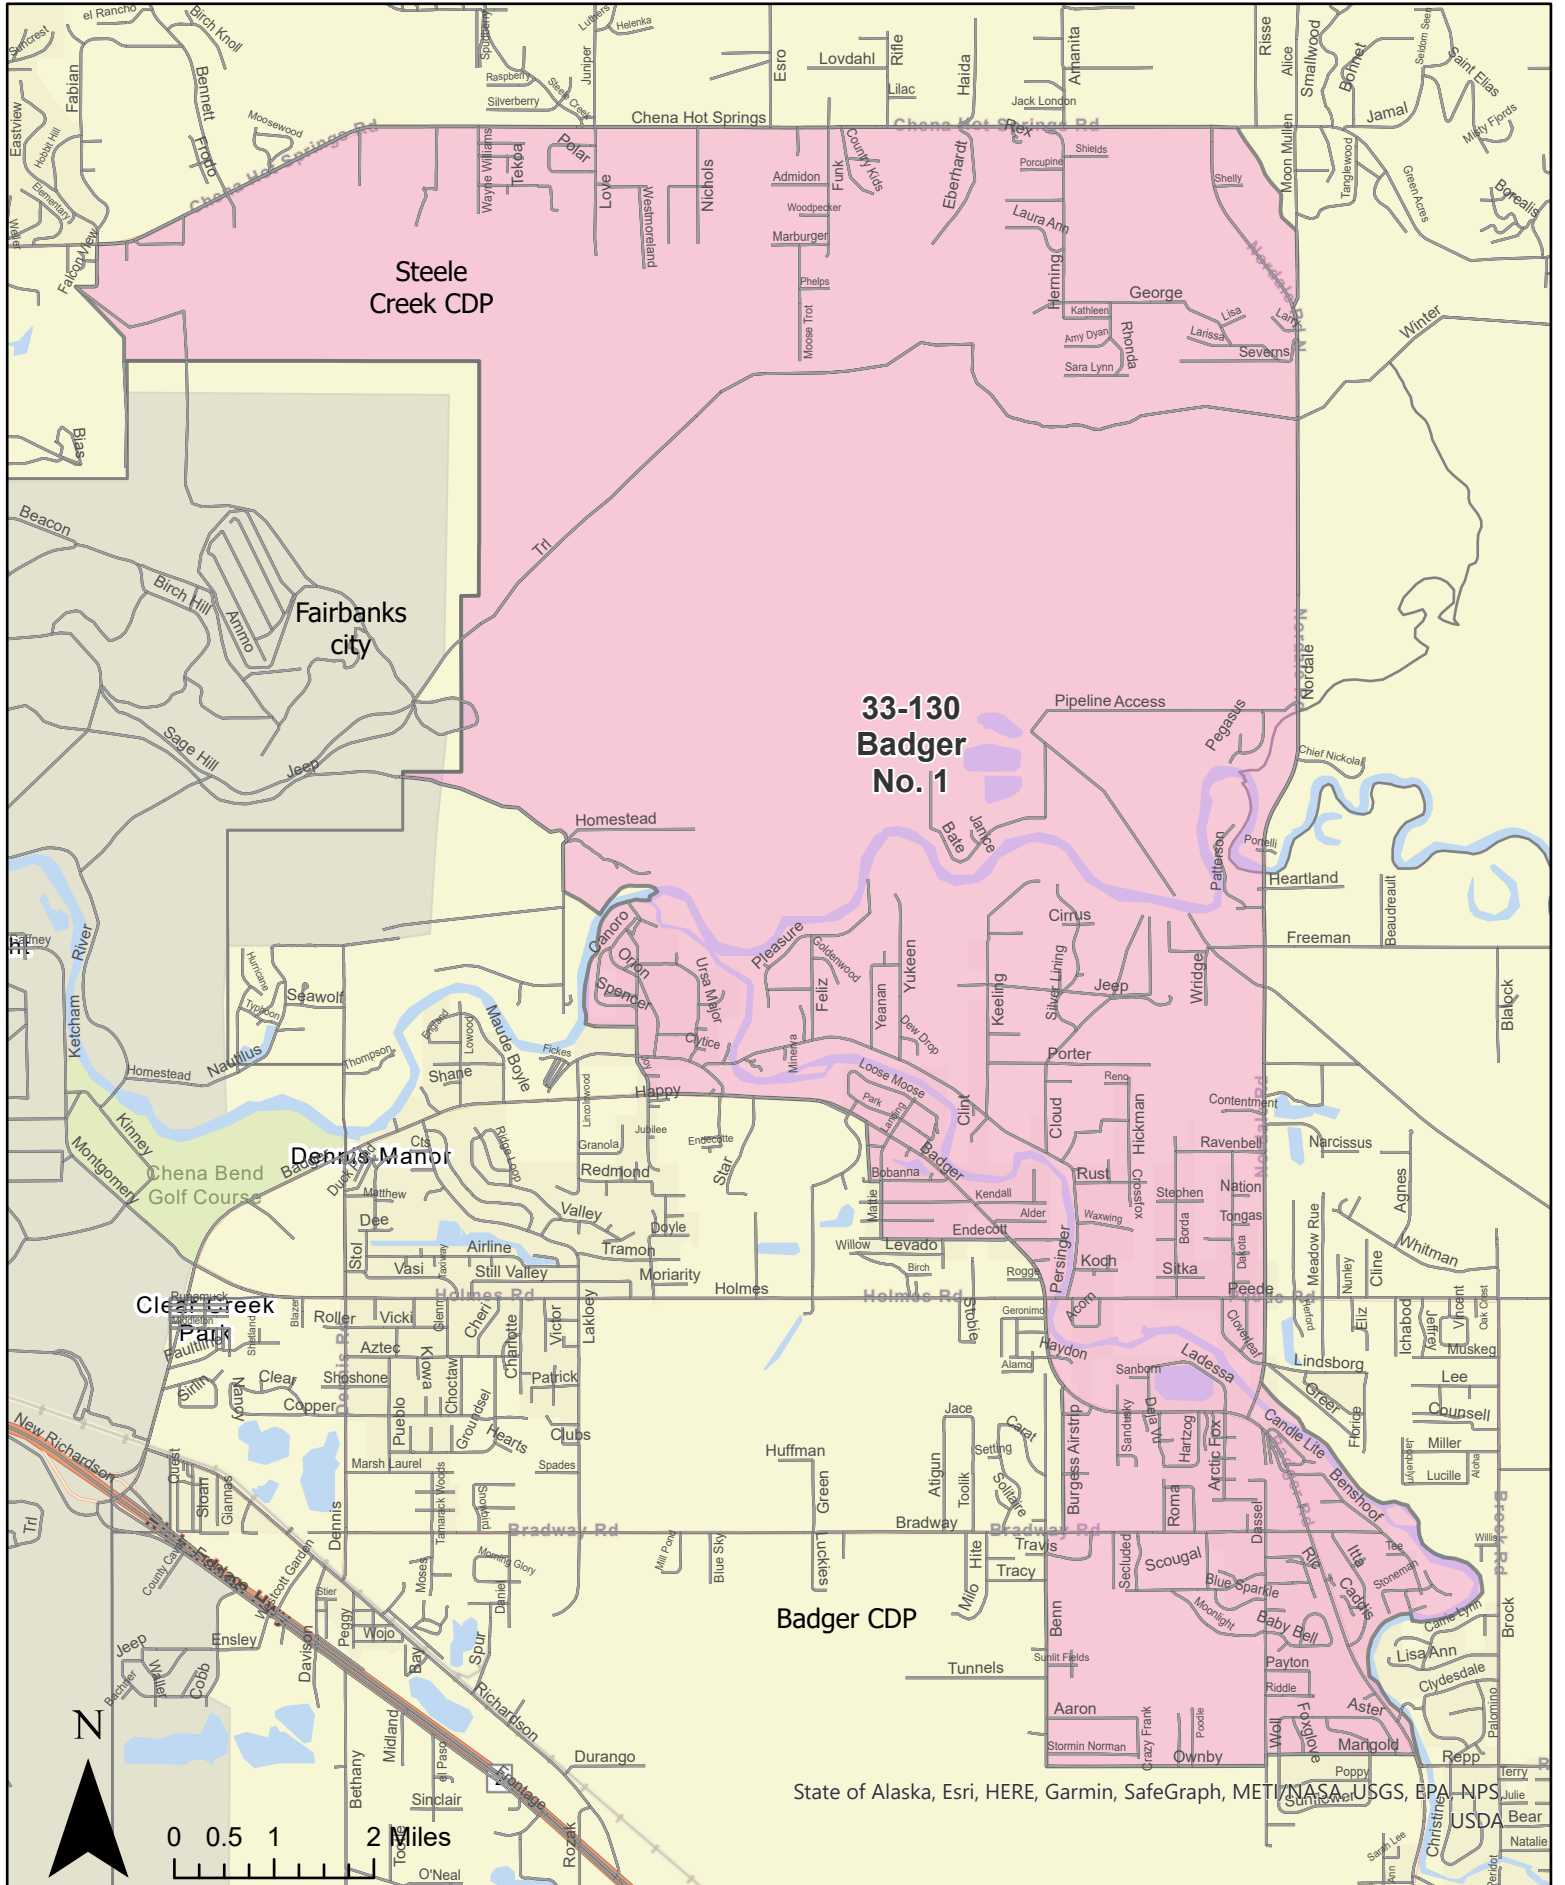

# Precinct: 33-130 Badger No. 1

## May 15, 2023 Redistricting Plan

# Precinct: 33-135 Chena Lakes May 15, 2023 Redistricting Plan

**33-135  
Chena  
Lakes**

**33-135  
Chena  
Lakes**

**Moose Creek CDP**

**North Pole city**

**Badger CDP**

**Eielson AFB CDP**

**Moose Creek CDP**

# Precinct: 3 - 183 Plack May 15, 2023 Redistricting Plan